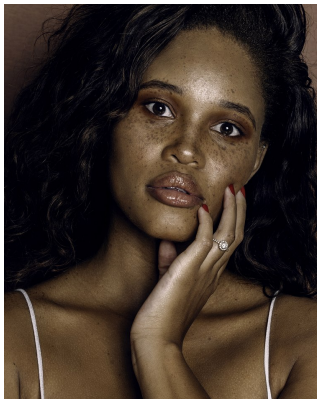

BOSS MODELS

CAPE TOWN

PALESA MORGAN

Height: 170cm Bust: 93cm Waist: 71cm Hips: 101cm Shoe: 6 UK Hair: Brown Eyes: Brown

BOSS MODELS

CAPE TOWN

Image: Palesa Morgan represented by Boss Models Cape Town

PALESA MORGAN

Height: 170cm Bust: 93cm Waist: 71cm Hips: 101cm Shoe: 6 UK Hair: Brown Eyes: Brown

BOSS MODELS

CAPE TOWN

PALESA MORGAN

Height: 170cm Bust: 93cm Waist: 71cm Hips: 101cm Shoe: 6 UK Hair: Brown Eyes: Brown