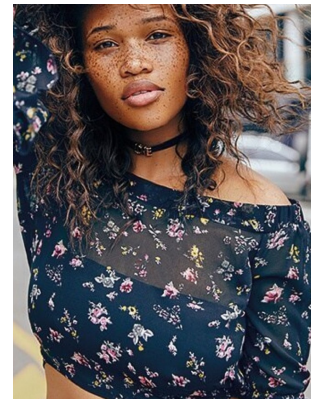

BOSS MODELS

CAPE TOWN

PALESA MORGAN

Height: 170cm Bust: 93cm Waist: 71cm Hips: 101cm Shoe: 6 UK Hair: Brown Eyes: Brown

BOSS MODELS

CAPE TOWN

Image: Palesa Morgan represented by Boss Models Cape Town

PALESA MORGAN

Height: 170cm Bust: 93cm Waist: 71cm Hips: 101cm Shoe: 6 UK Hair: Brown Eyes: Brown

BOSS MODELS

CAPE TOWN

PALESA MORGAN

Height: 170cm Bust: 93cm Waist: 71cm Hips: 101cm Shoe: 6 UK Hair: Brown Eyes: Brown