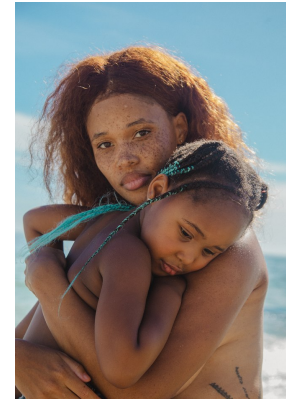

BOSS MODELS

CAPE TOWN

PALESA MORGAN

Height: 170cm Bust: 93cm Waist: 71cm Hips: 101cm Shoe: 6 UK Hair: Brown Eyes: Brown

BOSS MODELS

CAPE TOWN

PALESA MORGAN

Height: 170cm Bust: 93cm Waist: 71cm Hips: 101cm Shoe: 6 UK Hair: Brown Eyes: Brown