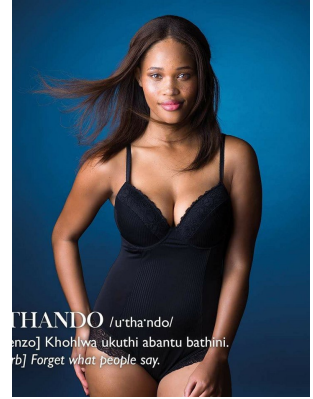

BOSS MODELS

CAPE TOWN

PALESA MORGAN

Height: 170cm Bust: 93cm Waist: 71cm Hips: 101cm Shoe: 6 UK Hair: Brown Eyes: Brown

BOSS MODELS

CAPE TOWN

PALESA MORGAN

Height: 170cm Bust: 93cm Waist: 71cm Hips: 101cm Shoe: 6 UK Hair: Brown Eyes: Brown