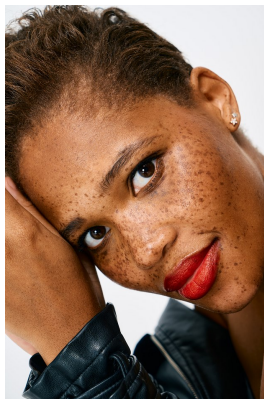

BOSS MODELS

CAPE TOWN

PALESA MORGAN

Height: 170cm Bust: 93cm Waist: 71cm Hips: 102cm Shoe: 6 UK Hair: Brown Eyes: Brown

BOSS MODELS

CAPE TOWN

Image: Palesa Morgan represented by Boss Models Cape Town

PALESA MORGAN

Height: 170cm Bust: 93cm Waist: 71cm Hips: 102cm Shoe: 6 UK Hair: Brown Eyes: Brown

BOSS MODELS

CAPE TOWN

PALESA MORGAN

Height: 170cm Bust: 93cm Waist: 71cm Hips: 102cm Shoe: 6 UK Hair: Brown Eyes: Brown