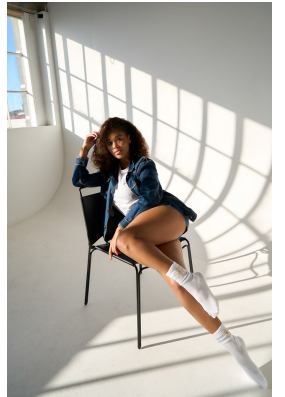

BOSS MODELS

CAPE TOWN

PALESA MORGAN

Height: 170cm Bust: 93cm Waist: 71cm Hips: 101cm Shoe: 6 UK Hair: Brown Eyes: Brown

BOSS MODELS

CAPE TOWN

PALESA MORGAN

Height: 170cm Bust: 93cm Waist: 71cm Hips: 101cm Shoe: 6 UK Hair: Brown Eyes: Brown