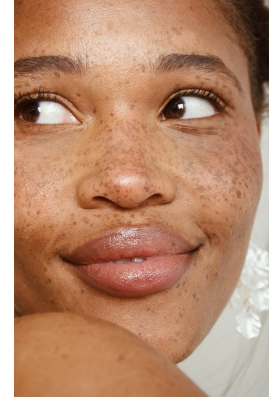

BOSS MODELS

CAPE TOWN

PALESA MORGAN

Height: 170cm Bust: 93cm Waist: 71cm Hips: 101cm Shoe: 6 UK Hair: Brown Eyes: Brown

BOSS MODELS

CAPE TOWN

PALESA MORGAN

Height: 170cm Bust: 93cm Waist: 71cm Hips: 101cm Shoe: 6 UK Hair: Brown Eyes: Brown