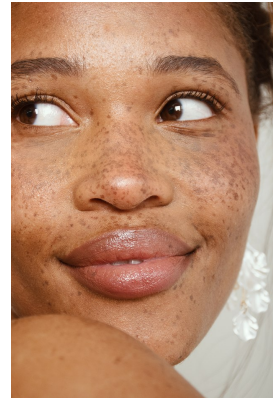

BOSS MODELS

CAPE TOWN

PALESA MORGAN

Height: 170cm Bust: 93cm Waist: 71cm Hips: 102cm Shoe: 6 UK Hair: Brown Eyes: Brown

BOSS MODELS

CAPE TOWN

Image: Palesa Morgan represented by Boss Models Cape Town

PALESA MORGAN

Height: 170cm Bust: 93cm Waist: 71cm Hips: 102cm Shoe: 6 UK Hair: Brown Eyes: Brown

BOSS MODELS

CAPE TOWN

PALESA MORGAN

Height: 170cm Bust: 93cm Waist: 71cm Hips: 102cm Shoe: 6 UK Hair: Brown Eyes: Brown