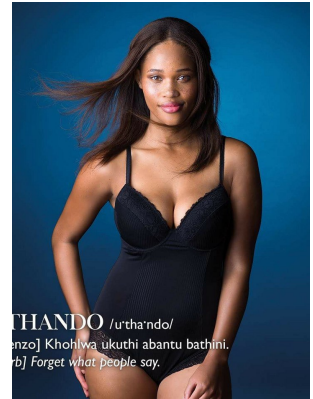

# BOSS MODELS

CAPE TOWN

## PALESA MORGAN

Height: 170cm Bust: 93cm Waist: 71cm Hips: 101cm Shoe: 6 UK Hair: Brown Eyes: Brown