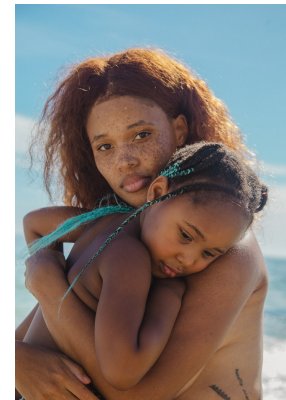

# BOSS MODELS

CAPE TOWN

## PALESA MORGAN

Height: 170cm Bust: 93cm Waist: 71cm Hips: 101cm Shoe: 6 UK Hair: Brown Eyes: Brown