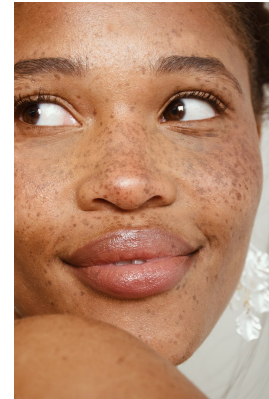

# BOSS MODELS

CAPE TOWN

## PALESA MORGAN

Height: 170cm Bust: 93cm Waist: 71cm Hips: 101cm Shoe: 6 UK Hair: Brown Eyes: Brown