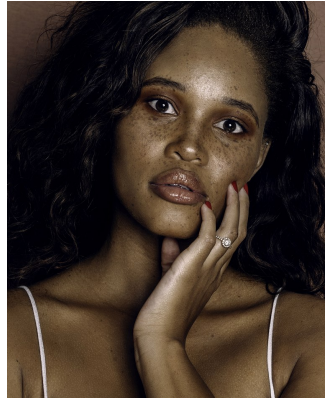

BOSS MODELS

CAPE TOWN

PALESA MORGAN

Height: 170cm Bust: 93cm Waist: 71cm Hips: 101cm Shoe: 6 UK Hair: Brown Eyes: Brown

BOSS MODELS

CAPE TOWN

PALESA MORGAN

Height: 170cm Bust: 93cm Waist: 71cm Hips: 101cm Shoe: 6 UK Hair: Brown Eyes: Brown