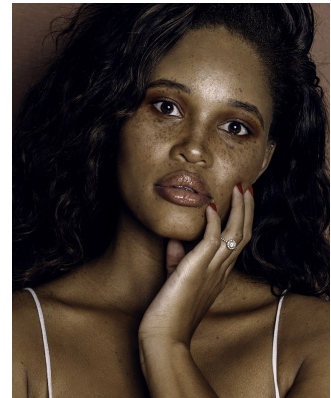

# BOSS MODELS

CAPE TOWN

## PALESA MORGAN

Height: 170cm Bust: 93cm Waist: 71cm Hips: 101cm Shoe: 6 UK Hair: Brown Eyes: Brown