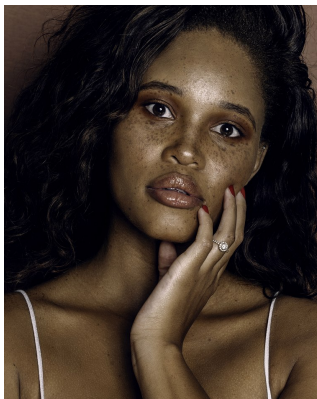

BOSS MODELS

CAPE TOWN

PALESA MORGAN

Height: 170cm Bust: 93cm Waist: 71cm Hips: 102cm Shoe: 6 UK Hair: Brown Eyes: Brown

BOSS MODELS

CAPE TOWN

Image: Palesa Morgan represented by Boss Models Cape Town

PALESA MORGAN

Height: 170cm Bust: 93cm Waist: 71cm Hips: 102cm Shoe: 6 UK Hair: Brown Eyes: Brown

BOSS MODELS

CAPE TOWN

PALESA MORGAN

Height: 170cm Bust: 93cm Waist: 71cm Hips: 102cm Shoe: 6 UK Hair: Brown Eyes: Brown