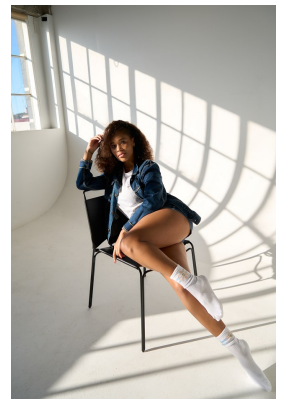

# BOSS MODELS

CAPE TOWN

## PALESA MORGAN

Height: 170cm Bust: 93cm Waist: 71cm Hips: 101cm Shoe: 6 UK Hair: Brown Eyes: Brown