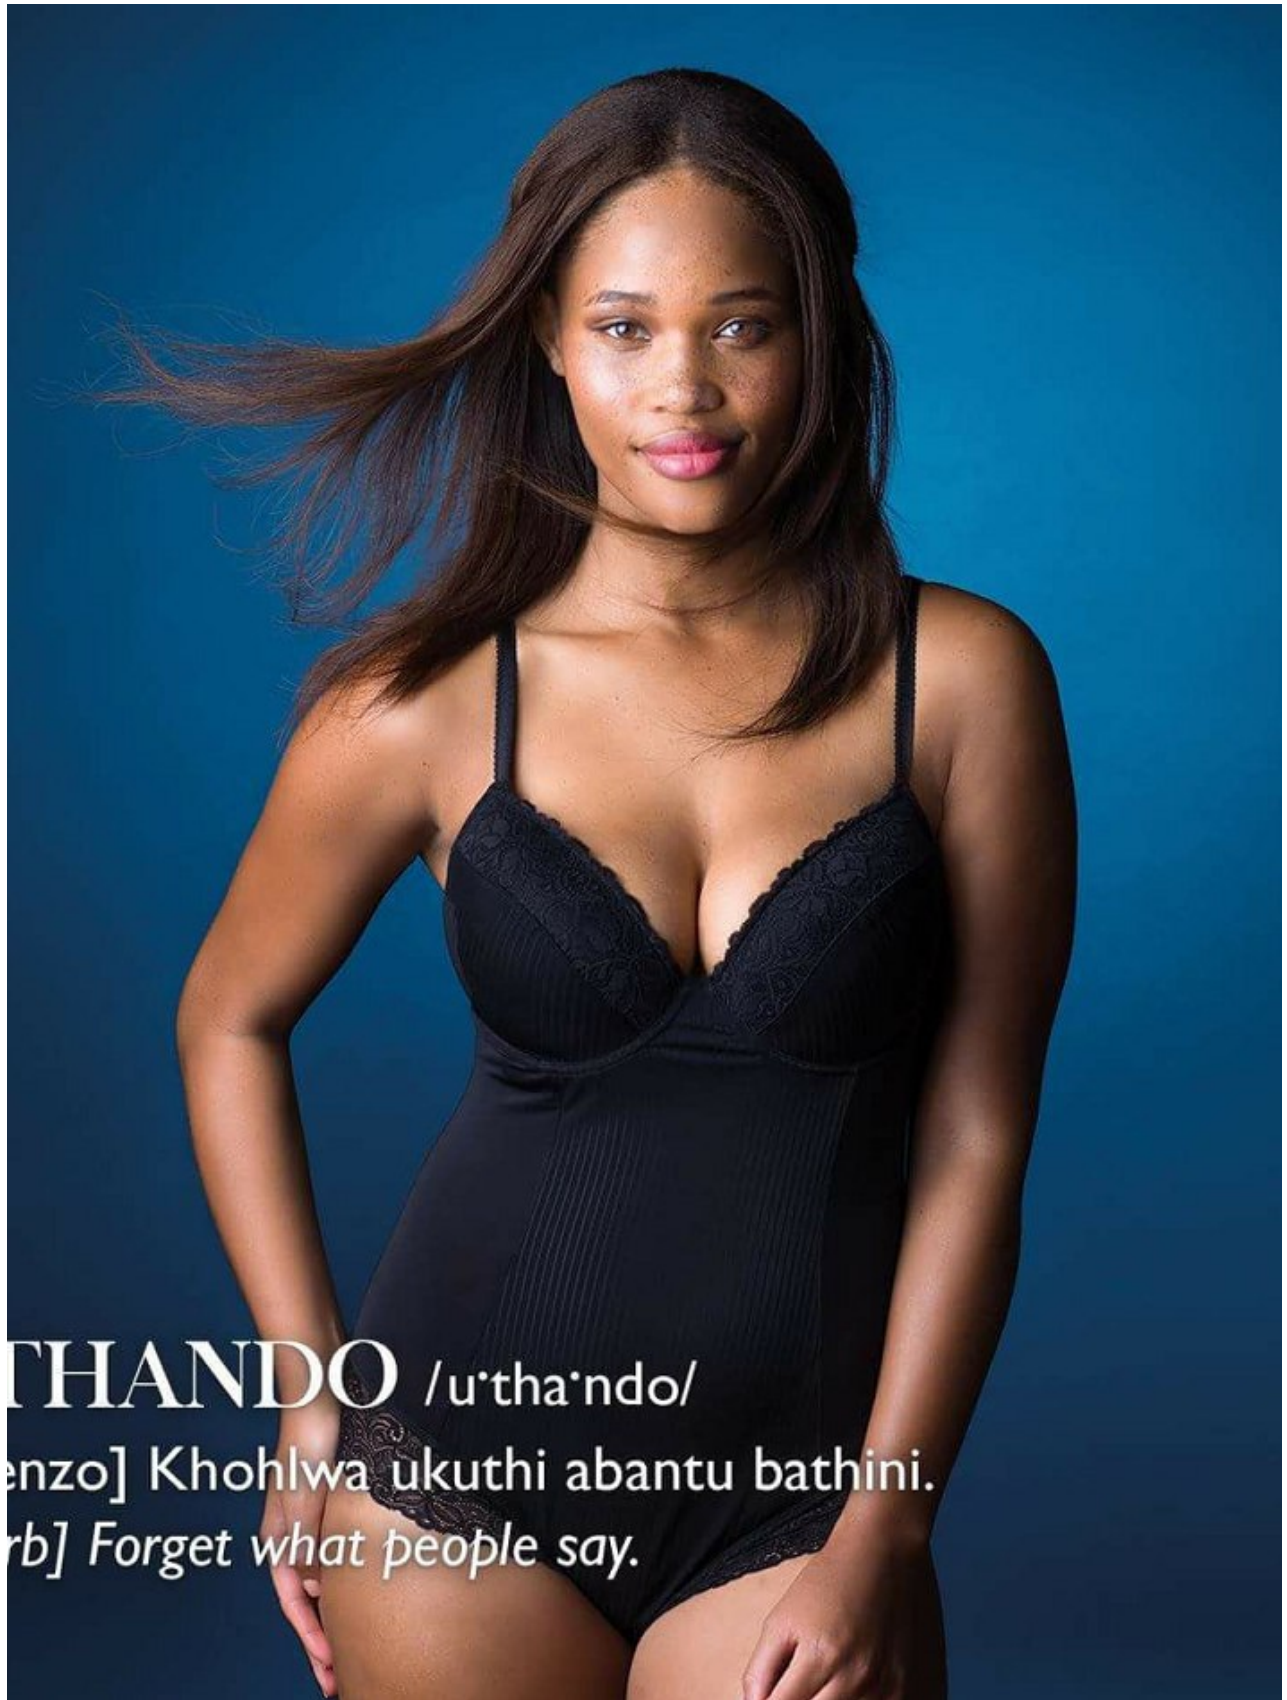

BOSS MODELS

CAPE TOWN

PALESA MORGAN

Height: 170cm Bust: 93cm Waist: 71cm Hips: 101cm Shoe: 6 UK Hair: Brown Eyes: Brown

BOSS MODELS

CAPE TOWN

THANDO /u'tha'ndo/

enzo] Khohlwa ukuthi abantu bathini.