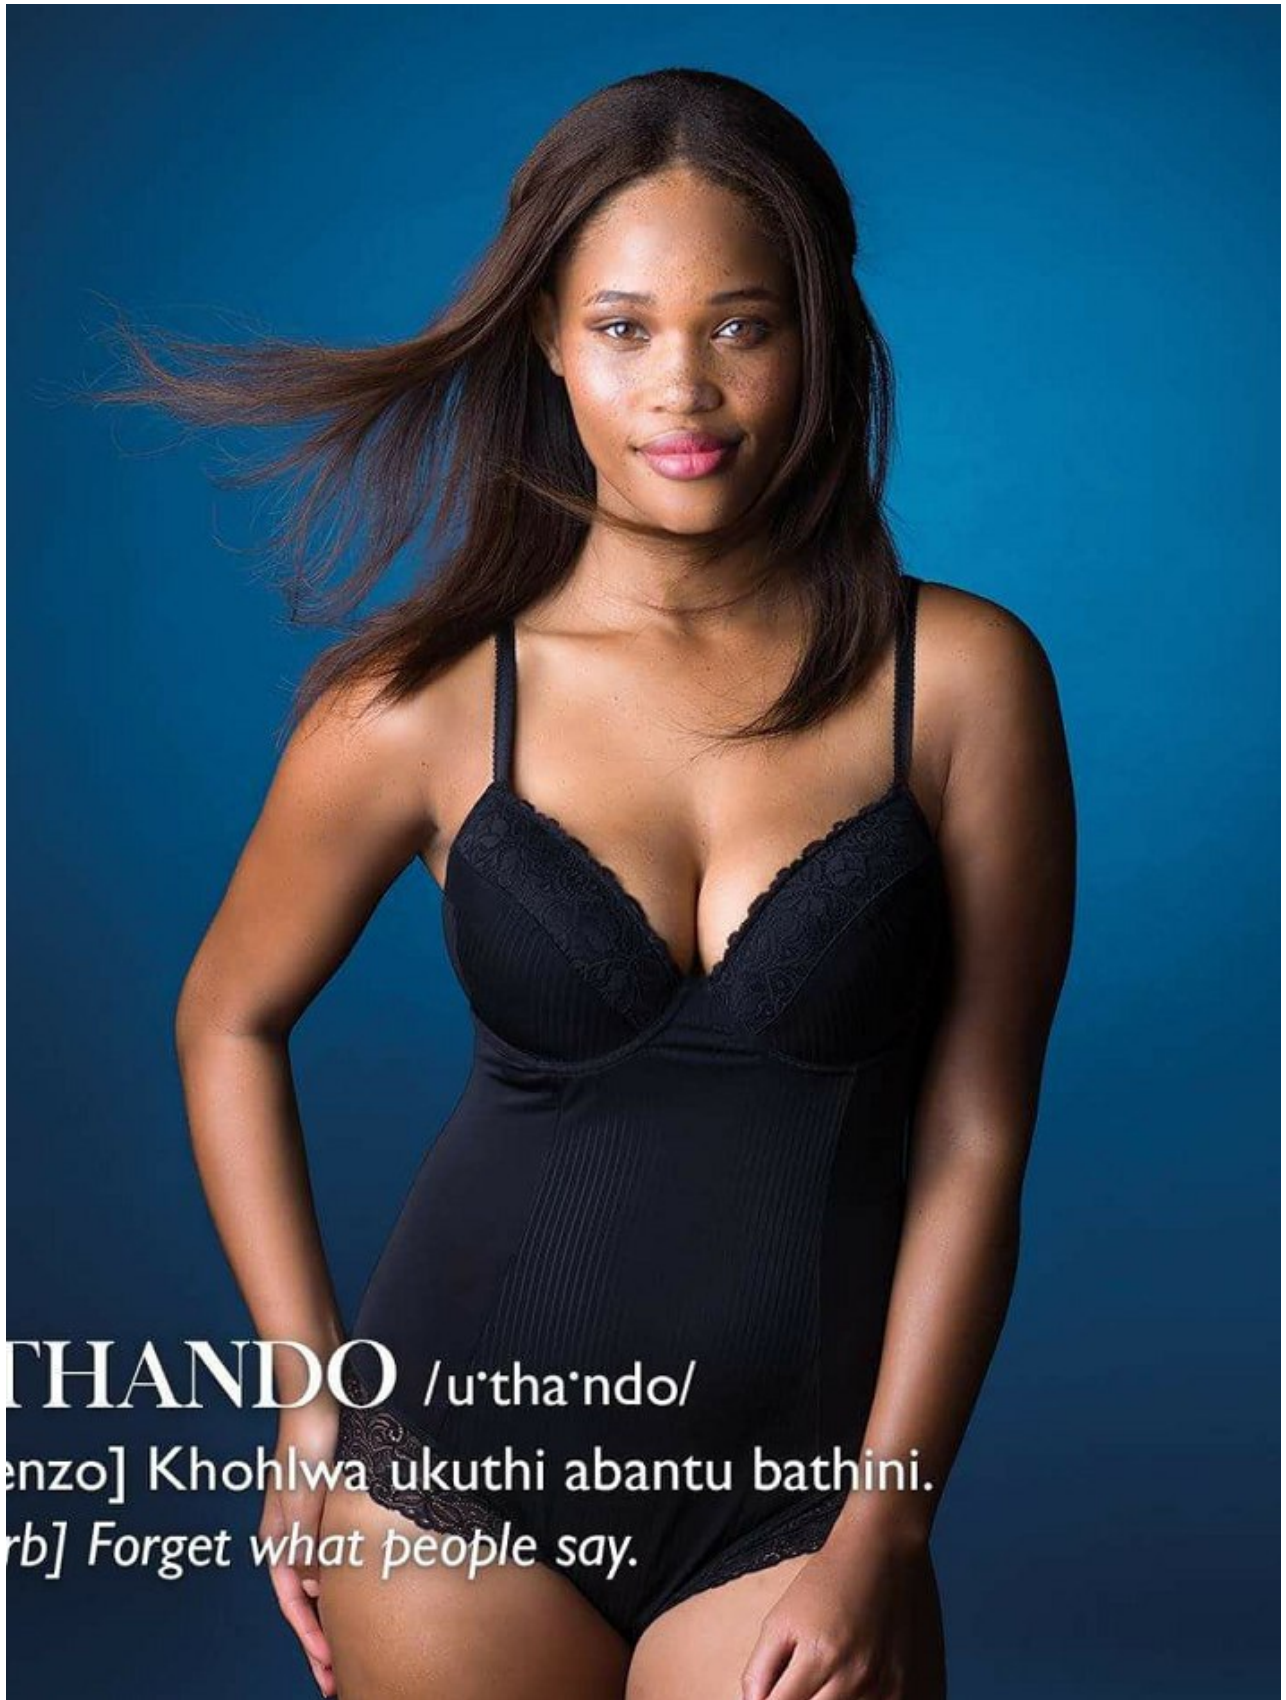

BOSS MODELS

CAPE TOWN

THANDO /u'tha'ndo/

enzo] Khohlwa ukuthi abantu bathini.

rb] *Forget what people say.*

PALESA MORGAN

Height: 170cm Bust: 93cm Waist: 71cm Hips: 102cm Shoe: 6 UK Hair: Brown Eyes: Brown