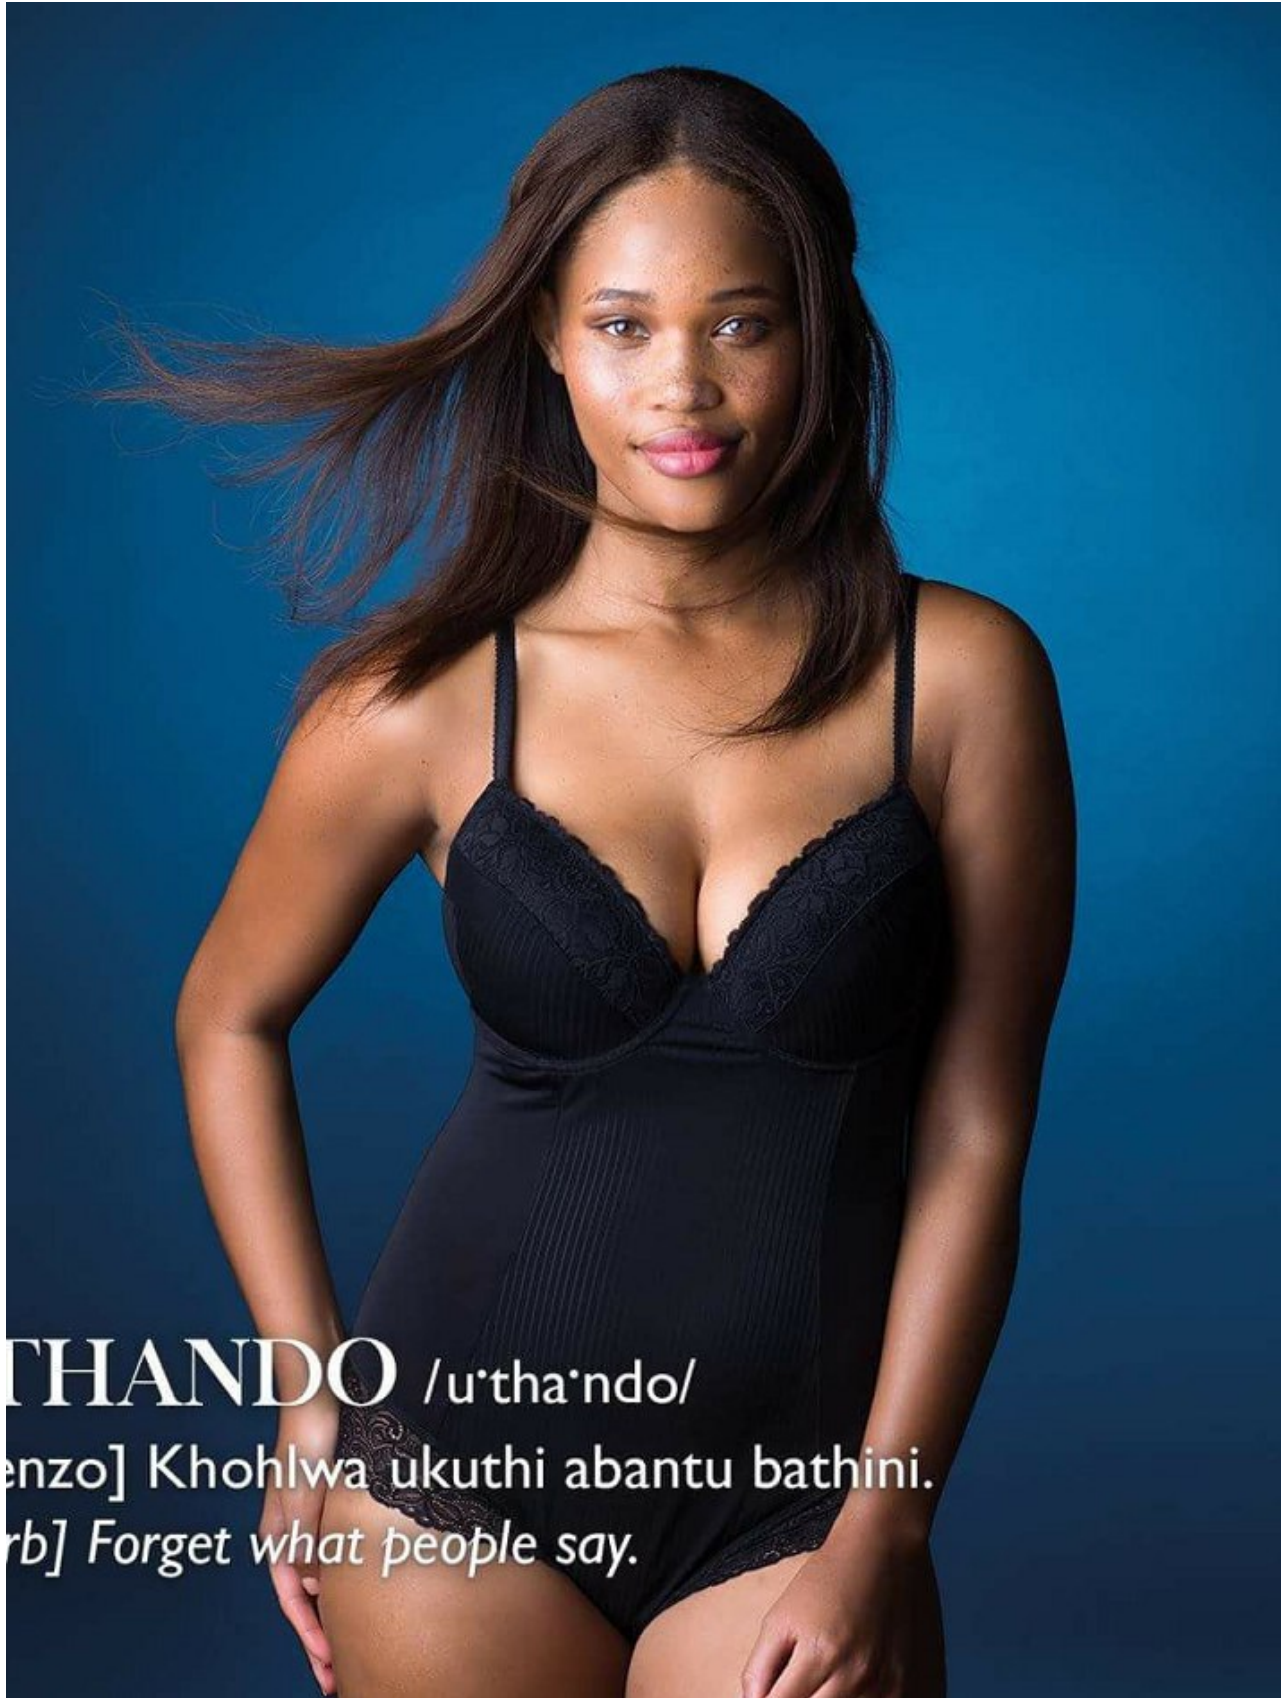

BOSS MODELS

CAPE TOWN

THANDO /u'tha'ndo/

enzo] Khohlwa ukuthi abantu bathini.

rb] Forget what people say.

PALESA MORGAN

Height: 170cm Bust: 93cm Waist: 71cm Hips: 101cm Shoe: 6 UK Hair: Brown Eyes: Brown