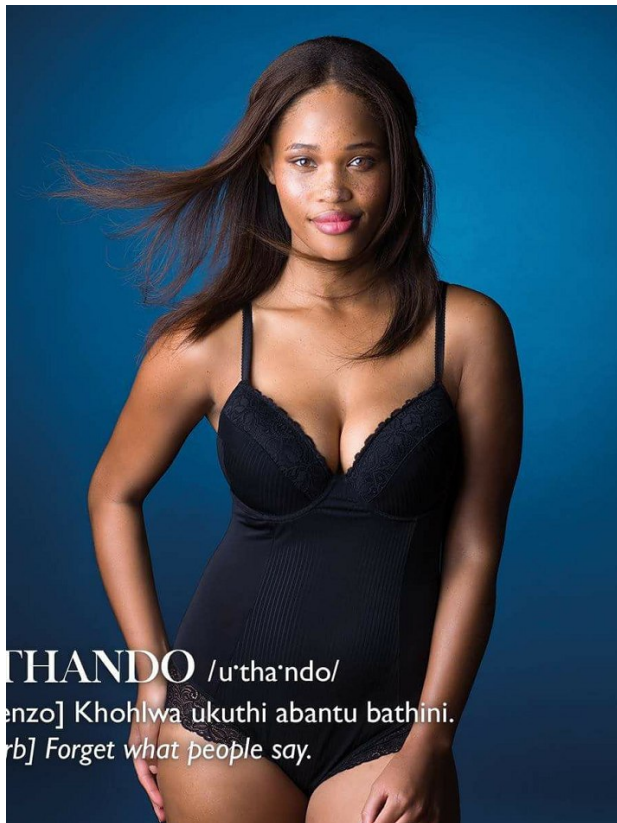

BOSS MODELS

CAPE TOWN

PALESA MORGAN

Height: 170cm Bust: 93cm Waist: 71cm Hips: 101cm Shoe: 6 UK Hair: Brown Eyes: Brown