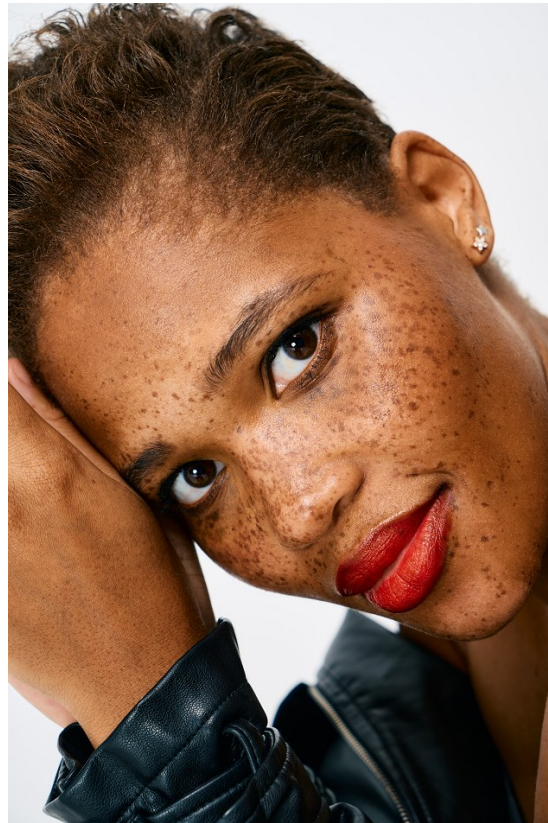

BOSS MODELS

CAPE TOWN

PALESA MORGAN

Height: 170cm Bust: 93cm Waist: 71cm Hips: 101cm Shoe: 6 UK Hair: Brown Eyes: Brown