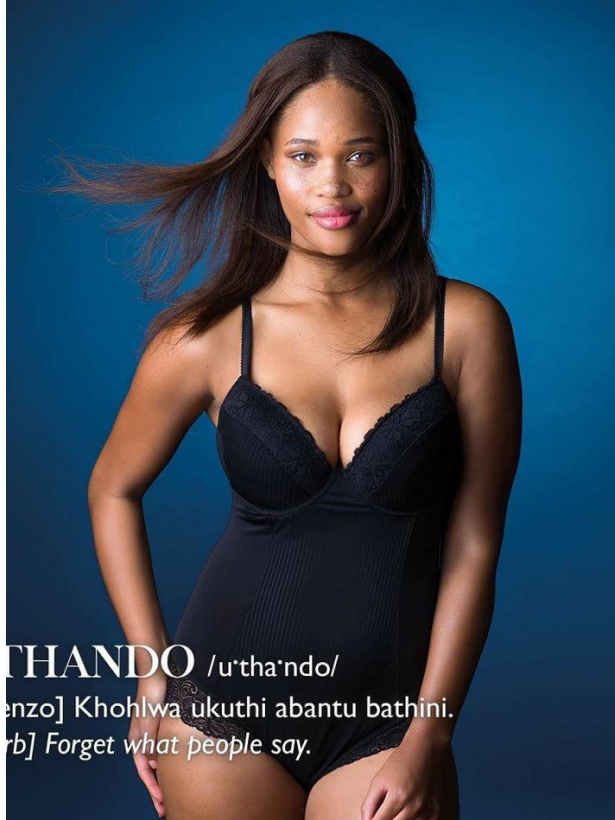

PALESA MORGAN

BOSS MODELS

CAPE TOWN

PALESA MORGAN

Height: 170cm Bust: 93cm Waist: 71cm Hips: 101cm Shoe: 6 UK Hair: Brown Eyes: Brown