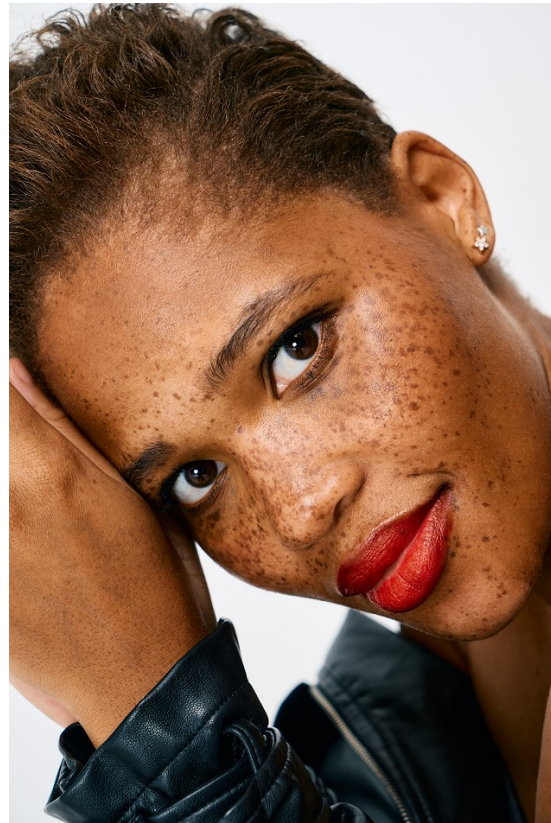

BOSS MODELS

CAPE TOWN

PALESA MORGAN

Height: 170cm Bust: 93cm Waist: 71cm Hips: 102cm Shoe: 6 UK Hair: Brown Eyes: Brown