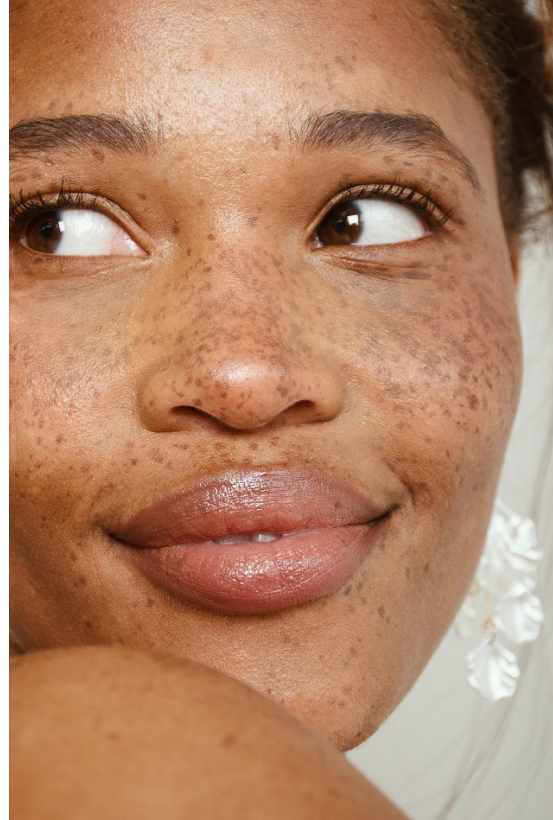

BOSS MODELS

CAPE TOWN

PALESA MORGAN

Height: 170cm Bust: 93cm Waist: 71cm Hips: 102cm Shoe: 6 UK Hair: Brown Eyes: Brown