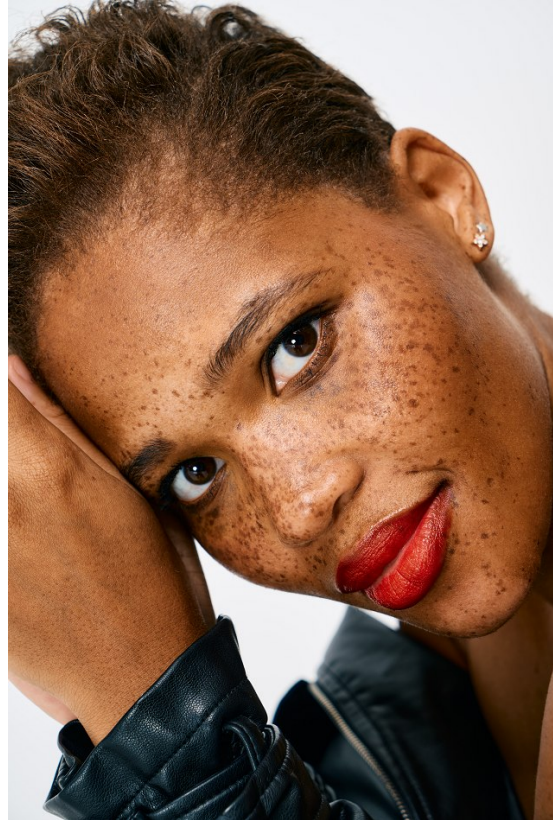

BOSS MODELS

CAPE TOWN

PALESA MORGAN

Height: 170cm Bust: 93cm Waist: 71cm Hips: 101cm Shoe: 6 UK Hair: Brown Eyes: Brown

BOSS MODELS

CAPE TOWN

PALESA MORGAN

Height: 170cm Bust: 93cm Waist: 71cm Hips: 101cm Shoe: 6 UK Hair: Brown Eyes: Brown