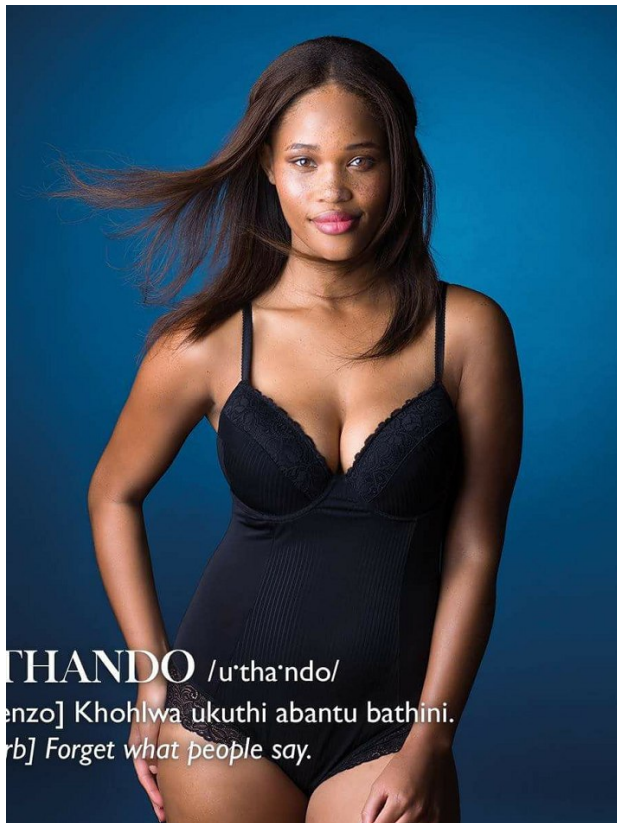

BOSS MODELS

CAPE TOWN

PALESA MORGAN

Height: 170cm Bust: 93cm Waist: 71cm Hips: 102cm Shoe: 6 UK Hair: Brown Eyes: Brown