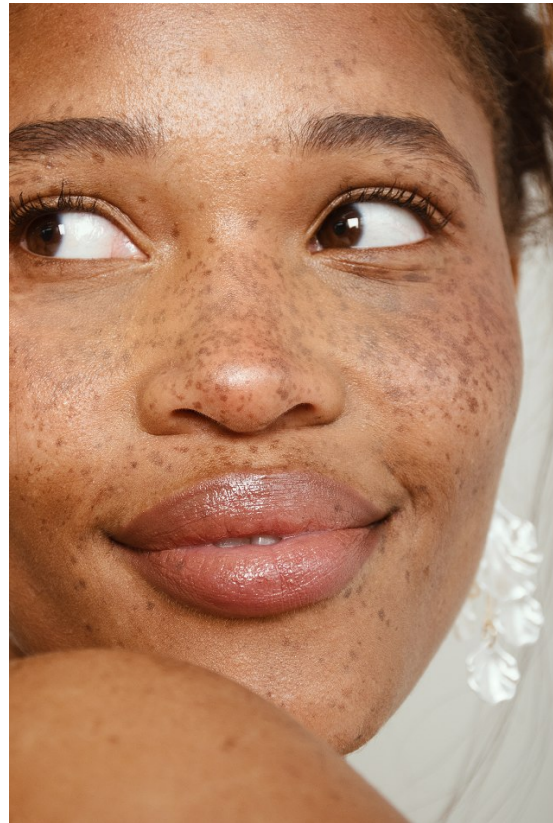

BOSS MODELS

CAPE TOWN

PALESA MORGAN

Height: 170cm Bust: 93cm Waist: 71cm Hips: 101cm Shoe: 6 UK Hair: Brown Eyes: Brown

BOSS MODELS

CAPE TOWN

PALESA MORGAN

Height: 170cm Bust: 93cm Waist: 71cm Hips: 101cm Shoe: 6 UK Hair: Brown Eyes: Brown