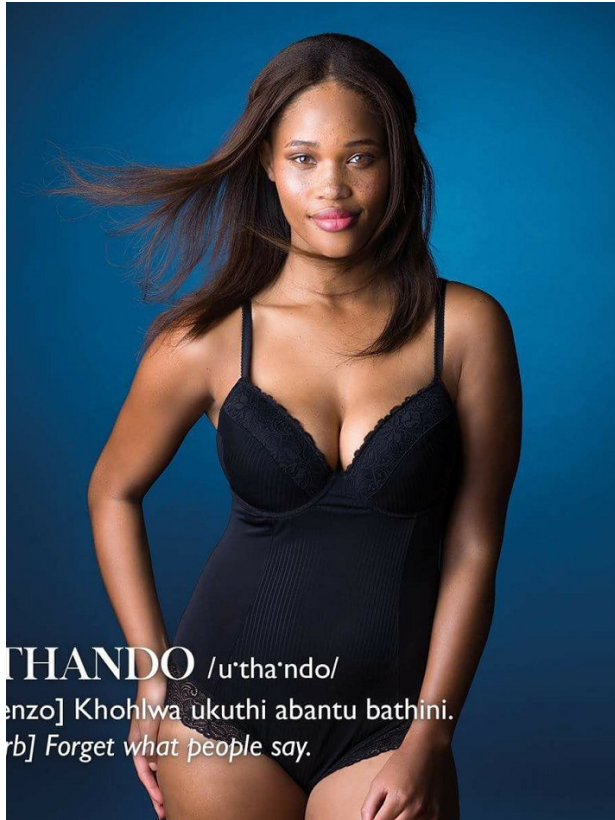

PALESA MORGAN

BOSS MODELS

CAPE TOWN

PALESA MORGAN

Height: 170cm Bust: 93cm Waist: 71cm Hips: 101cm Shoe: 6 UK Hair: Brown Eyes: Brown