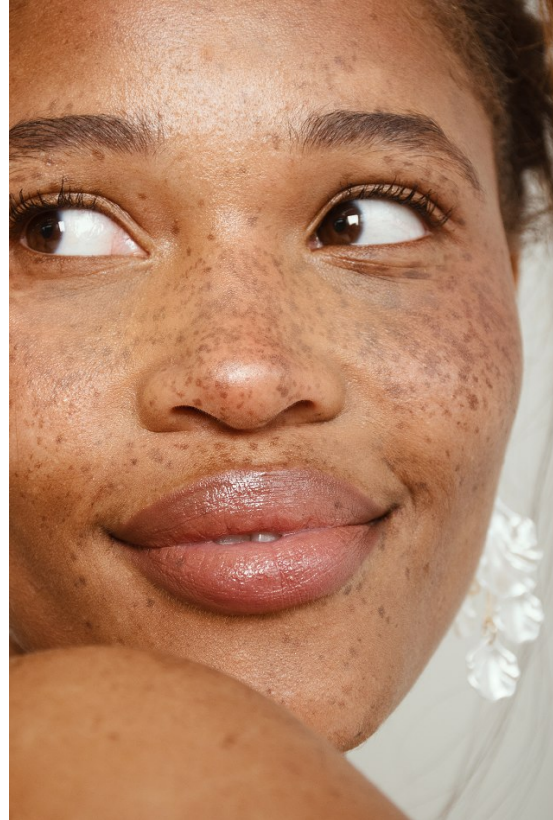

BOSS MODELS

CAPE TOWN

PALESA MORGAN

Height: 170cm Bust: 93cm Waist: 71cm Hips: 101cm Shoe: 6 UK Hair: Brown Eyes: Brown