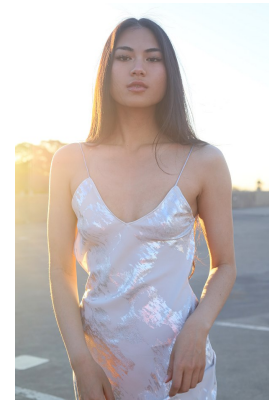

BOSS MODELS

CAPE TOWN

MEW BUTSRI

Height: 167cm Bust: 79cm Waist: 61cm Hips: 98cm Shoe: 4.5 UK Hair: Dark Brown Eyes: Brown

BOSS MODELS

CAPE TOWN

MEW BUTSRI

Height: 167cm Bust: 79cm Waist: 61cm Hips: 98cm Shoe: 4.5 UK Hair: Dark Brown Eyes: Brown

BOSS MODELS

CAPE TOWN

Image: Mew Butsri represented by Boss Models Cape Town

Image: Mew Butsri represented by Boss Models Cape Town

MEW BUTSRI

Height: 167cm Bust: 79cm Waist: 61cm Hips: 98cm Shoe: 4.5 UK Hair: Dark Brown Eyes: Brown