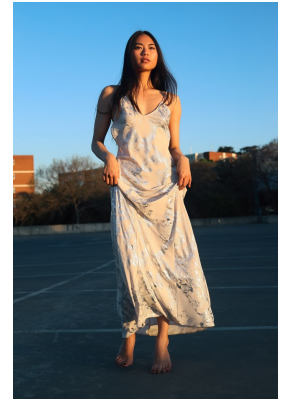

BOSS MODELS

CAPE TOWN

MEW BUTSRI

Height: 167cm Bust: 79cm Waist: 61cm Hips: 98cm Shoe: 4.5 UK Hair: Dark Brown Eyes: Brown

BOSS MODELS

CAPE TOWN

MEW BUTSRI

Height: 167cm Bust: 79cm Waist: 61cm Hips: 98cm Shoe: 4.5 UK Hair: Dark Brown Eyes: Brown

BOSS MODELS

CAPE TOWN

Image: Mew Butsri represented by Boss Models Cape Town

MEW BUTSRI

Height: 167cm Bust: 79cm Waist: 61cm Hips: 98cm Shoe: 4.5 UK Hair: Dark Brown Eyes: Brown