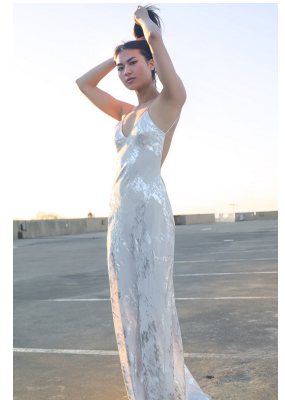

BOSS MODELS

CAPE TOWN

MEW BUTSRI

Height: 167cm Bust: 79cm Waist: 61cm Hips: 98cm Shoe: 4.5 UK Hair: Dark Brown Eyes: Brown

BOSS MODELS

CAPE TOWN

MEW BUTSRI

Height: 167cm Bust: 79cm Waist: 61cm Hips: 98cm Shoe: 4.5 UK Hair: Dark Brown Eyes: Brown

BOSS MODELS

CAPE TOWN

Image: Mew Butsri represented by Boss Models Cape Town

MEW BUTSRI

Height: 167cm Bust: 79cm Waist: 61cm Hips: 98cm Shoe: 4.5 UK Hair: Dark Brown Eyes: Brown