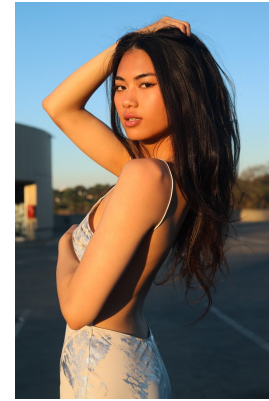

BOSS MODELS

CAPE TOWN

MEW BUTSRI

Height: 167cm Bust: 79cm Waist: 61cm Hips: 98cm Shoe: 4.5 UK Hair: Dark Brown Eyes: Brown

BOSS MODELS

CAPE TOWN

MEW BUTSRI

Height: 167cm Bust: 79cm Waist: 61cm Hips: 98cm Shoe: 4.5 UK Hair: Dark Brown Eyes: Brown

BOSS MODELS

CAPE TOWN

Image: Mew Butsri represented by Boss Models Cape Town

Image: Mew Butsri represented by Boss Models Cape Town

MEW BUTSRI

Height: 167cm Bust: 79cm Waist: 61cm Hips: 98cm Shoe: 4.5 UK Hair: Dark Brown Eyes: Brown