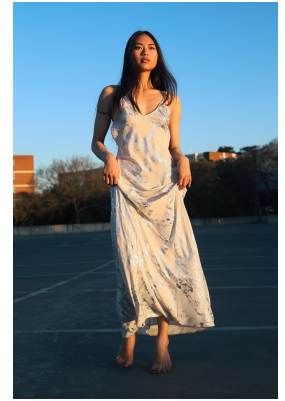

BOSS MODELS

CAPE TOWN

MEW BUTSRI

Height: 167cm Bust: 79cm Waist: 61cm Hips: 98cm Shoe: 4.5 UK Hair: Dark Brown Eyes: Brown

BOSS MODELS

CAPE TOWN

MEW BUTSRI

Height: 167cm Bust: 79cm Waist: 61cm Hips: 98cm Shoe: 4.5 UK Hair: Dark Brown Eyes: Brown

BOSS MODELS

CAPE TOWN

Image: Mew Butsri represented by Boss Models Cape Town

Image: Mew Butsri represented by Boss Models Cape Town

MEW BUTSRI

Height: 167cm Bust: 79cm Waist: 61cm Hips: 98cm Shoe: 4.5 UK Hair: Dark Brown Eyes: Brown