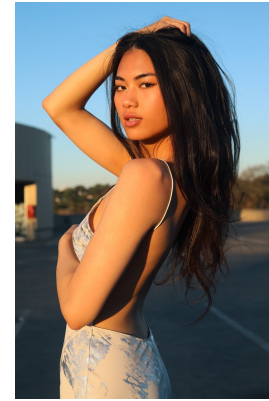

BOSS MODELS

CAPE TOWN

MEW BUTSRI

Height: 167cm Bust: 79cm Waist: 61cm Hips: 98cm Shoe: 4.5 UK Hair: Dark Brown Eyes: Brown

BOSS MODELS

CAPE TOWN

MEW BUTSRI

Height: 167cm Bust: 79cm Waist: 61cm Hips: 98cm Shoe: 4.5 UK Hair: Dark Brown Eyes: Brown

BOSS MODELS

CAPE TOWN

Image: Mew Butsri represented by Boss Models Cape Town

MEW BUTSRI

Height: 167cm Bust: 79cm Waist: 61cm Hips: 98cm Shoe: 4.5 UK Hair: Dark Brown Eyes: Brown