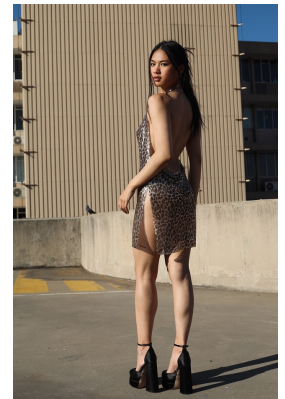

BOSS MODELS

CAPE TOWN

MEW BUTSRI

Height: 167cm Bust: 79cm Waist: 61cm Hips: 98cm Shoe: 4.5 UK Hair: Dark Brown Eyes: Brown

BOSS MODELS

CAPE TOWN

MEW BUTSRI

Height: 167cm Bust: 79cm Waist: 61cm Hips: 98cm Shoe: 4.5 UK Hair: Dark Brown Eyes: Brown

BOSS MODELS

CAPE TOWN

Image: Mew Butsri represented by Boss Models Cape Town

Image: Mew Butsri represented by Boss Models Cape Town

MEW BUTSRI

Height: 167cm Bust: 79cm Waist: 61cm Hips: 98cm Shoe: 4.5 UK Hair: Dark Brown Eyes: Brown