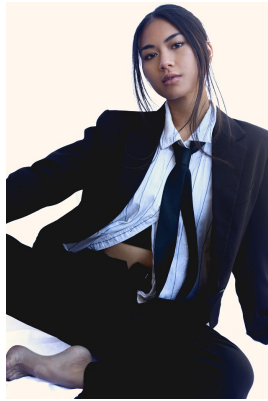

BOSS MODELS

CAPE TOWN

MEW BUTSRI

Height: 167cm Bust: 79cm Waist: 61cm Hips: 98cm Shoe: 4.5 UK Hair: Dark Brown Eyes: Brown

BOSS MODELS

CAPE TOWN

MEW BUTSRI

Height: 167cm Bust: 79cm Waist: 61cm Hips: 98cm Shoe: 4.5 UK Hair: Dark Brown Eyes: Brown

BOSS MODELS

CAPE TOWN

Image: Mew Butsri represented by Boss Models Cape Town

MEW BUTSRI

Height: 167cm Bust: 79cm Waist: 61cm Hips: 98cm Shoe: 4.5 UK Hair: Dark Brown Eyes: Brown