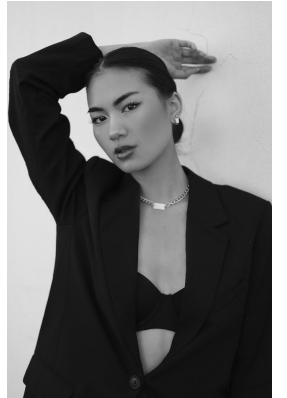

BOSS MODELS

CAPE TOWN

MEW BUTSRI

Height: 167cm Bust: 79cm Waist: 61cm Hips: 98cm Shoe: 4.5 UK Hair: Dark Brown Eyes: Brown

BOSS MODELS

CAPE TOWN

MEW BUTSRI

Height: 167cm Bust: 79cm Waist: 61cm Hips: 98cm Shoe: 4.5 UK Hair: Dark Brown Eyes: Brown

BOSS MODELS

CAPE TOWN

Image: Mew Butsri represented by Boss Models Cape Town

Image: Mew Butsri represented by Boss Models Cape Town

MEW BUTSRI

Height: 167cm Bust: 79cm Waist: 61cm Hips: 98cm Shoe: 4.5 UK Hair: Dark Brown Eyes: Brown