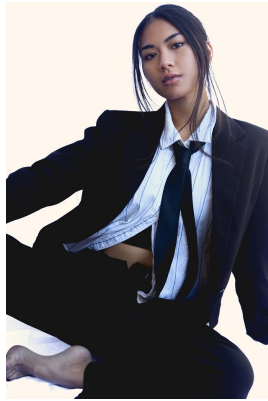

BOSS MODELS

CAPE TOWN

MEW BUTSRI

Height: 167cm Bust: 79cm Waist: 61cm Hips: 98cm Shoe: 4.5 UK Hair: Dark Brown Eyes: Brown

BOSS MODELS

CAPE TOWN

MEW BUTSRI

Height: 167cm Bust: 79cm Waist: 61cm Hips: 98cm Shoe: 4.5 UK Hair: Dark Brown Eyes: Brown

BOSS MODELS

CAPE TOWN

Image: Mew Butsri represented by Boss Models Cape Town

Image: Mew Butsri represented by Boss Models Cape Town

MEW BUTSRI

Height: 167cm Bust: 79cm Waist: 61cm Hips: 98cm Shoe: 4.5 UK Hair: Dark Brown Eyes: Brown