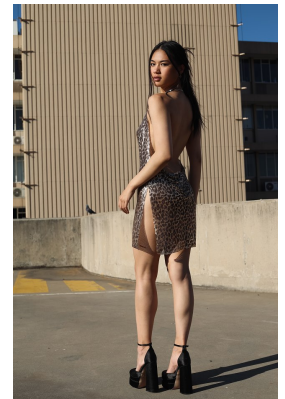

BOSS MODELS

CAPE TOWN

MEW BUTSRI

Height: 167cm Bust: 79cm Waist: 61cm Hips: 98cm Shoe: 4.5 UK Hair: Dark Brown Eyes: Brown

BOSS MODELS

CAPE TOWN

MEW BUTSRI

Height: 167cm Bust: 79cm Waist: 61cm Hips: 98cm Shoe: 4.5 UK Hair: Dark Brown Eyes: Brown

BOSS MODELS

CAPE TOWN

Image: Mew Butsri represented by Boss Models Cape Town

MEW BUTSRI

Height: 167cm Bust: 79cm Waist: 61cm Hips: 98cm Shoe: 4.5 UK Hair: Dark Brown Eyes: Brown