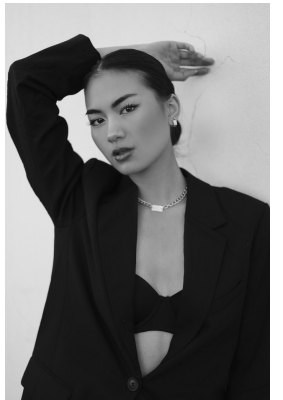

BOSS MODELS

CAPE TOWN

MEW BUTSRI

Height: 167cm Bust: 79cm Waist: 61cm Hips: 98cm Shoe: 4.5 UK Hair: Dark Brown Eyes: Brown

BOSS MODELS

CAPE TOWN

MEW BUTSRI

Height: 167cm Bust: 79cm Waist: 61cm Hips: 98cm Shoe: 4.5 UK Hair: Dark Brown Eyes: Brown

BOSS MODELS

CAPE TOWN

Image: Mew Butsri represented by Boss Models Cape Town

Image: Mew Butsri represented by Boss Models Cape Town

MEW BUTSRI

Height: 167cm Bust: 79cm Waist: 61cm Hips: 98cm Shoe: 4.5 UK Hair: Dark Brown Eyes: Brown