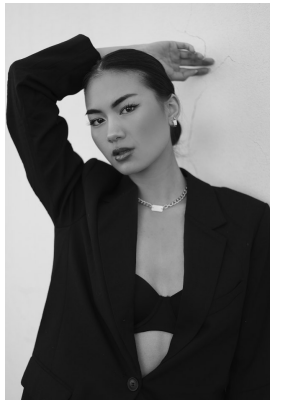

BOSS MODELS

CAPE TOWN

MEW BUTSRI

Height: 167cm Bust: 79cm Waist: 61cm Hips: 98cm Shoe: 4.5 UK Hair: Dark Brown Eyes: Brown

BOSS MODELS

CAPE TOWN

MEW BUTSRI

Height: 167cm Bust: 79cm Waist: 61cm Hips: 98cm Shoe: 4.5 UK Hair: Dark Brown Eyes: Brown

BOSS MODELS

CAPE TOWN

Image: Mew Butsri represented by Boss Models Cape Town

Image: Mew Butsri represented by Boss Models Cape Town

MEW BUTSRI

Height: 167cm Bust: 79cm Waist: 61cm Hips: 98cm Shoe: 4.5 UK Hair: Dark Brown Eyes: Brown