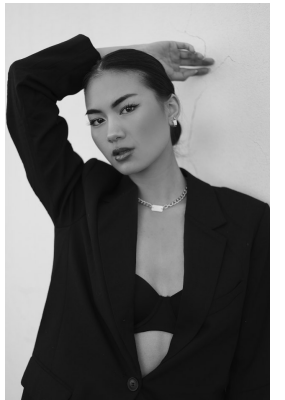

BOSS MODELS

CAPE TOWN

MEW BUTSRI

Height: 167cm Bust: 79cm Waist: 61cm Hips: 98cm Shoe: 4.5 UK Hair: Dark Brown Eyes: Brown

BOSS MODELS

CAPE TOWN

MEW BUTSRI

Height: 167cm Bust: 79cm Waist: 61cm Hips: 98cm Shoe: 4.5 UK Hair: Dark Brown Eyes: Brown

BOSS MODELS

CAPE TOWN

Image: Mew Butsri represented by Boss Models Cape Town

MEW BUTSRI

Height: 167cm Bust: 79cm Waist: 61cm Hips: 98cm Shoe: 4.5 UK Hair: Dark Brown Eyes: Brown