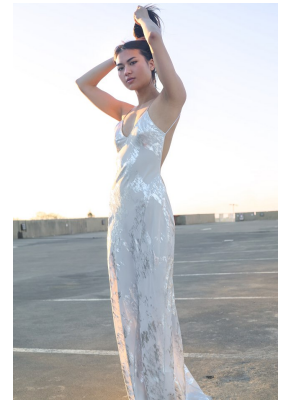

BOSS MODELS

CAPE TOWN

MEW BUTSRI

Height: 167cm Bust: 79cm Waist: 61cm Hips: 98cm Shoe: 4.5 UK Hair: Dark Brown Eyes: Brown

BOSS MODELS

CAPE TOWN

MEW BUTSRI

Height: 167cm Bust: 79cm Waist: 61cm Hips: 98cm Shoe: 4.5 UK Hair: Dark Brown Eyes: Brown

BOSS MODELS

CAPE TOWN

Image: Mew Butsri represented by Boss Models Cape Town

Image: Mew Butsri represented by Boss Models Cape Town

MEW BUTSRI

Height: 167cm Bust: 79cm Waist: 61cm Hips: 98cm Shoe: 4.5 UK Hair: Dark Brown Eyes: Brown