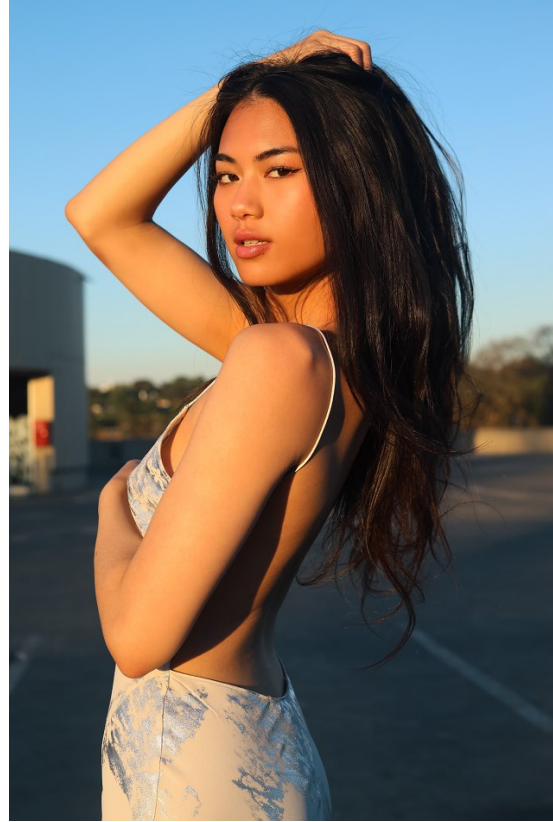

# BOSS MODELS

CAPE TOWN

**MEW BUTSRI**

Height: 167cm Bust: 79cm Waist: 61cm Hips: 98cm Shoe: 4.5 UK Hair: Dark Brown Eyes: Brown