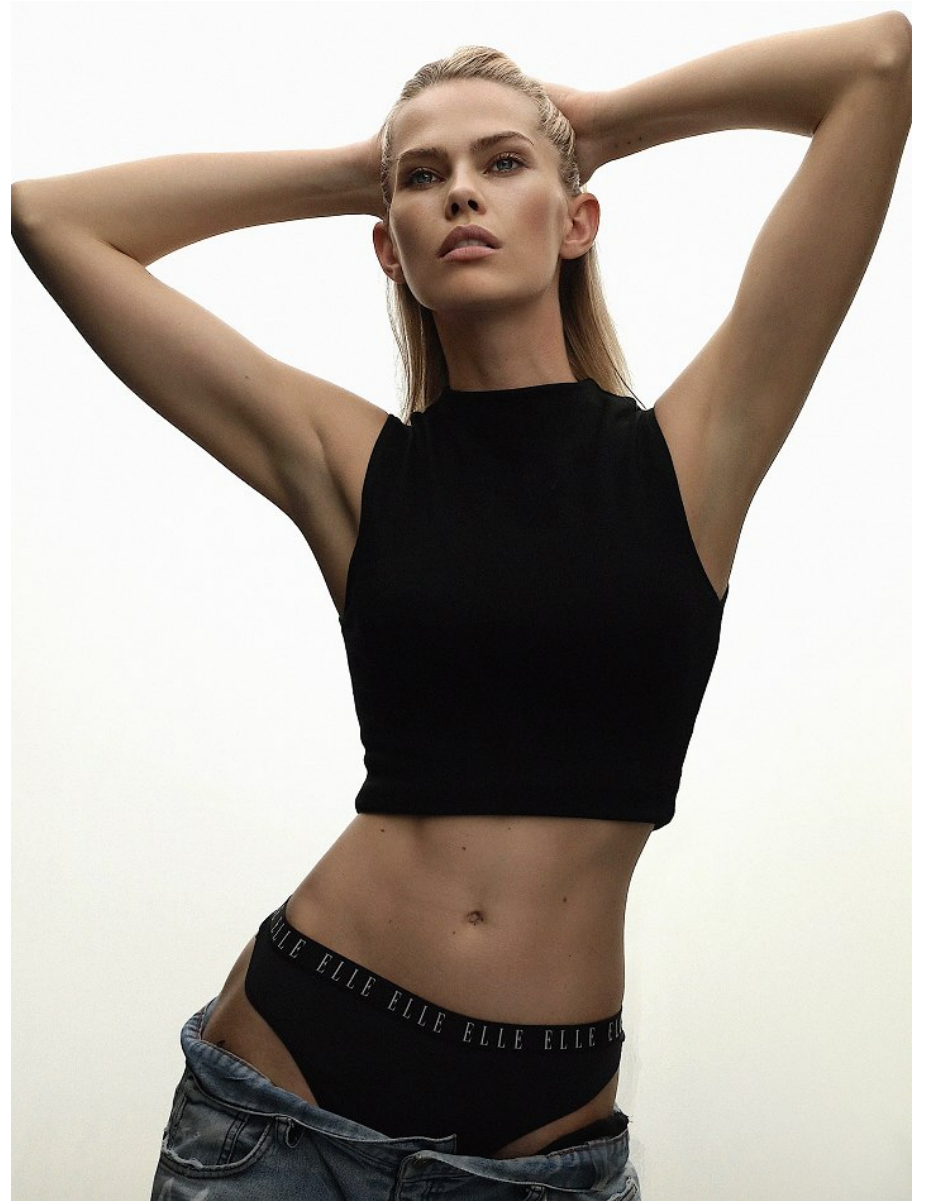

BOSS MODELS

CAPE TOWN

Height: 180cm Bust: 85cm Waist: 61cm Hips: 90cm Shoe: 7 UK Hair: Blonde Eyes: Blue