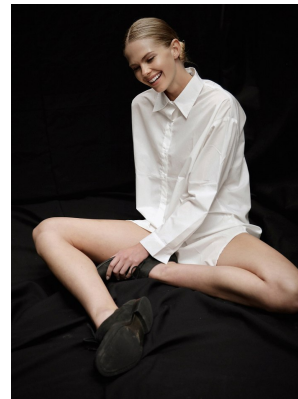

BOSS MODELS

CAPE TOWN

ELIZMA ESTERHUYSE

Height: 180cm Bust: 85cm Waist: 61cm Hips: 90cm Shoe: 7 UK Hair: Blonde Eyes: Blue

BOSS MODELS

CAPE TOWN

ELIZMA ESTERHUYSE

Height: 180cm Bust: 85cm Waist: 61cm Hips: 90cm Shoe: 7 UK Hair: Blonde Eyes: Blue