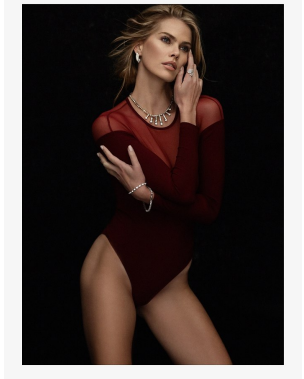

BOSS MODELS

CAPE TOWN

ELIZMA ESTERHUYSE

Height: 180cm Bust: 83cm Waist: 60cm Hips: 90cm Shoe: 7 UK Hair: Blonde Eyes: Blue