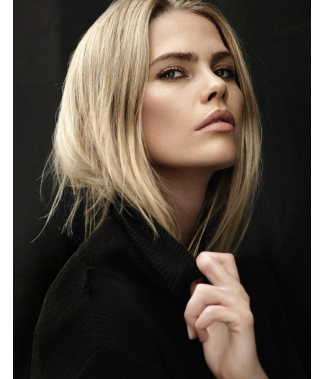

BOSS MODELS

CAPE TOWN

ELIZMA ESTERHUYSE

Height: 180cm Bust: 85cm Waist: 61cm Hips: 90cm Shoe: 7 UK Hair: Blonde Eyes: Blue