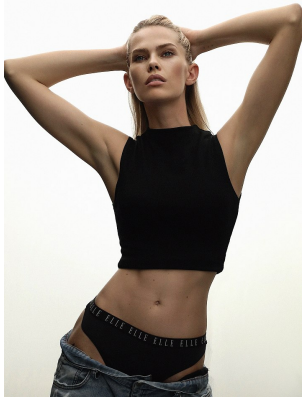

BOSS MODELS

CAPE TOWN

ELIZMA ESTERHUYSE

Height: 180cm Bust: 85cm Waist: 61cm Hips: 90cm Shoe: 7 UK Hair: Blonde Eyes: Blue

BOSS MODELS

CAPE TOWN

ELIZMA ESTERHUYSE

Height: 180cm Bust: 85cm Waist: 61cm Hips: 90cm Shoe: 7 UK Hair: Blonde Eyes: Blue