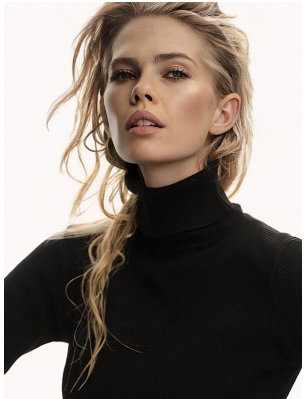

BOSS MODELS

CAPE TOWN

ELIZMA ESTERHUYSE

Height: 180cm Bust: 85cm Waist: 61cm Hips: 90cm Shoe: 7 UK Hair: Blonde Eyes: Blue

BOSS MODELS

CAPE TOWN

ELIZMA ESTERHUYSE

Height: 180cm Bust: 85cm Waist: 61cm Hips: 90cm Shoe: 7 UK Hair: Blonde Eyes: Blue