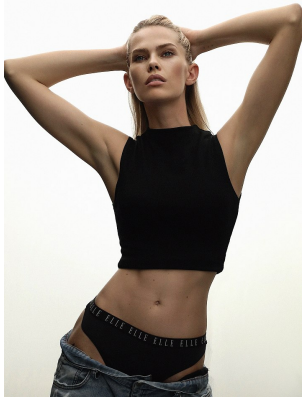

# BOSS MODELS

CAPE TOWN

## ELIZMA ESTERHUYSE

Height: 180cm Bust: 83cm Waist: 60cm Hips: 90cm Shoe: 7 UK Hair: Blonde Eyes: Blue