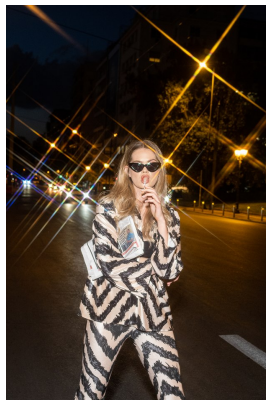

# BOSS MODELS

CAPE TOWN

## ELIZMA ESTERHUYSE

Height: 180cm Bust: 85cm Waist: 61cm Hips: 90cm Shoe: 7 UK Hair: Blonde Eyes: Blue