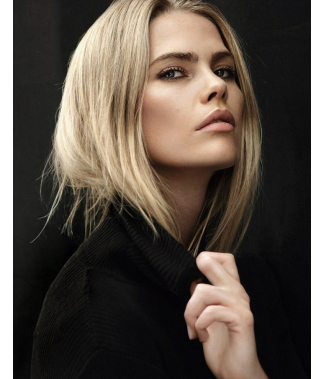

BOSS MODELS

CAPE TOWN

ELIZMA ESTERHUYSE

Height: 180cm Bust: 83cm Waist: 60cm Hips: 90cm Shoe: 7 UK Hair: Blonde Eyes: Blue