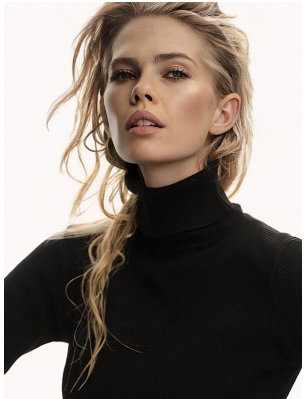

# BOSS MODELS

CAPE TOWN

## ELIZMA ESTERHUYSE

Height: 180cm Bust: 83cm Waist: 60cm Hips: 90cm Shoe: 7 UK Hair: Blonde Eyes: Blue