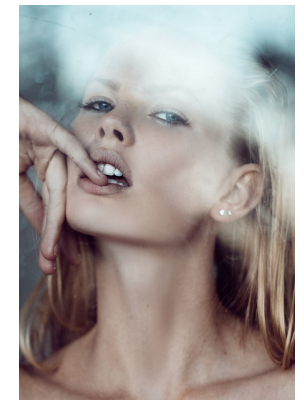

# BOSS MODELS

CAPE TOWN

## ELIZMA ESTERHUYSE

Height: 180cm Bust: 85cm Waist: 61cm Hips: 90cm Shoe: 7 UK Hair: Blonde Eyes: Blue