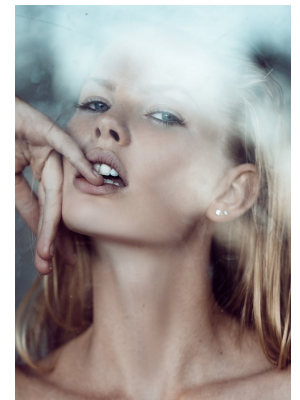

# BOSS MODELS

CAPE TOWN

## ELIZMA ESTERHUYSE

Height: 180cm Bust: 83cm Waist: 60cm Hips: 90cm Shoe: 7 UK Hair: Blonde Eyes: Blue