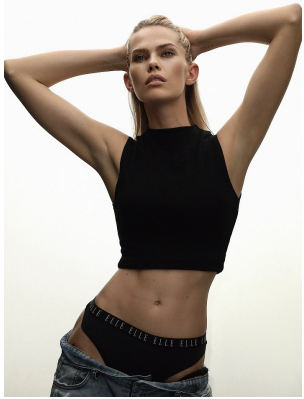

# BOSS MODELS

CAPE TOWN

## ELIZMA ESTERHUYSE

Height: 180cm Bust: 85cm Waist: 61cm Hips: 90cm Shoe: 7 UK Hair: Blonde Eyes: Blue