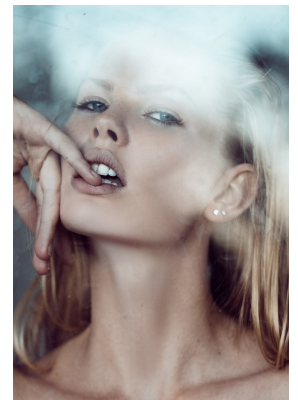

BOSS MODELS

CAPE TOWN

ELIZMA ESTERHUYSE

Height: 180cm Bust: 85cm Waist: 61cm Hips: 90cm Shoe: 7 UK Hair: Blonde Eyes: Blue

BOSS MODELS

CAPE TOWN

ELIZMA ESTERHUYSE

Height: 180cm Bust: 85cm Waist: 61cm Hips: 90cm Shoe: 7 UK Hair: Blonde Eyes: Blue