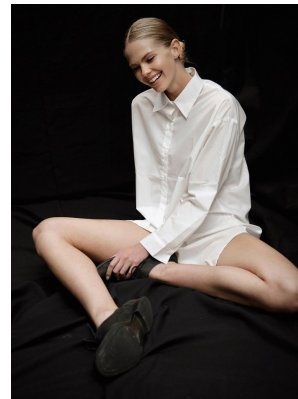

# BOSS MODELS

CAPE TOWN

## ELIZMA ESTERHUYSE

Height: 180cm Bust: 85cm Waist: 61cm Hips: 90cm Shoe: 7 UK Hair: Blonde Eyes: Blue