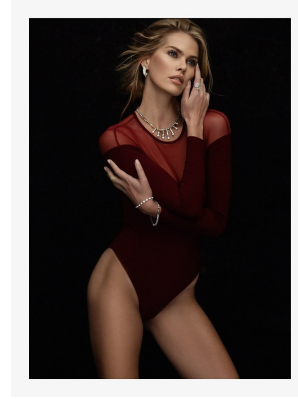

BOSS MODELS

CAPE TOWN

ELIZMA ESTERHUYSE

Height: 180cm Bust: 85cm Waist: 61cm Hips: 90cm Shoe: 7 UK Hair: Blonde Eyes: Blue

BOSS MODELS

CAPE TOWN

ELIZMA ESTERHUYSE

Height: 180cm Bust: 85cm Waist: 61cm Hips: 90cm Shoe: 7 UK Hair: Blonde Eyes: Blue