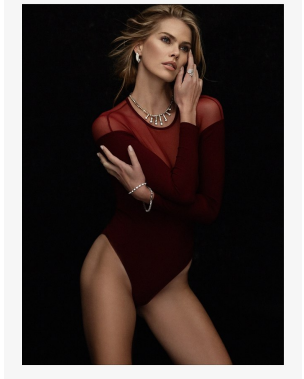

BOSS MODELS

CAPE TOWN

ELIZMA ESTERHUYSE

Height: 180cm Bust: 85cm Waist: 61cm Hips: 90cm Shoe: 7 UK Hair: Blonde Eyes: Blue