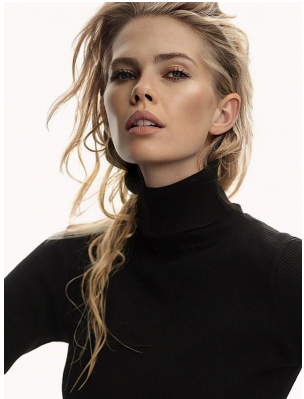

# BOSS MODELS

CAPE TOWN

## ELIZMA ESTERHUYSE

Height: 180cm Bust: 85cm Waist: 61cm Hips: 90cm Shoe: 7 UK Hair: Blonde Eyes: Blue