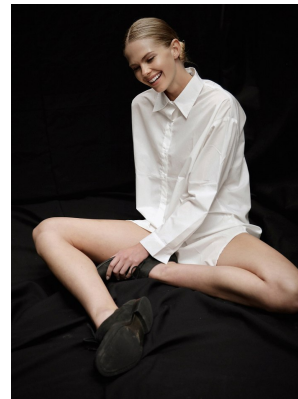

# BOSS MODELS

CAPE TOWN

## ELIZMA ESTERHUYSE

Height: 180cm Bust: 83cm Waist: 60cm Hips: 90cm Shoe: 7 UK Hair: Blonde Eyes: Blue