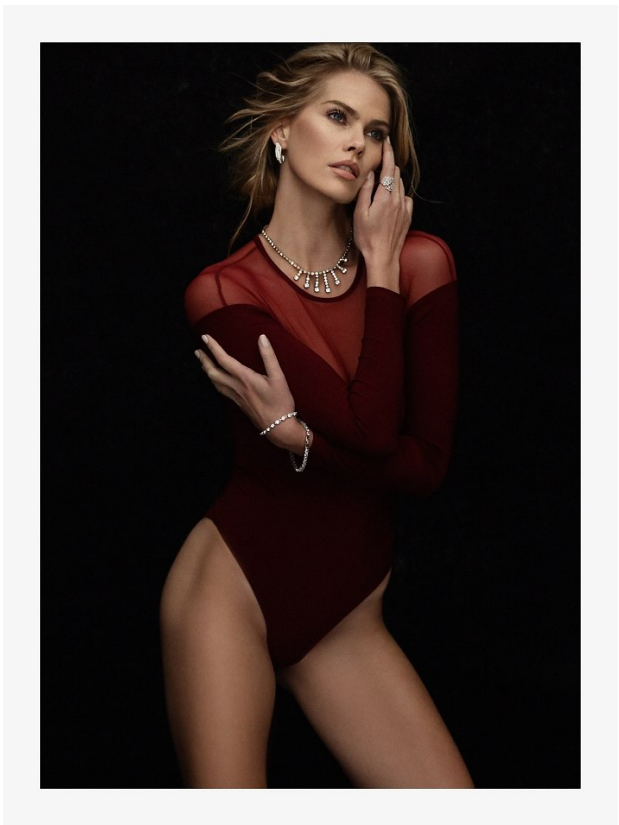

BOSS MODELS

CAPE TOWN

ELIZMA ESTERHUYSE

Height: 180cm Bust: 85cm Waist: 61cm Hips: 90cm Shoe: 7 UK Hair: Blonde Eyes: Blue