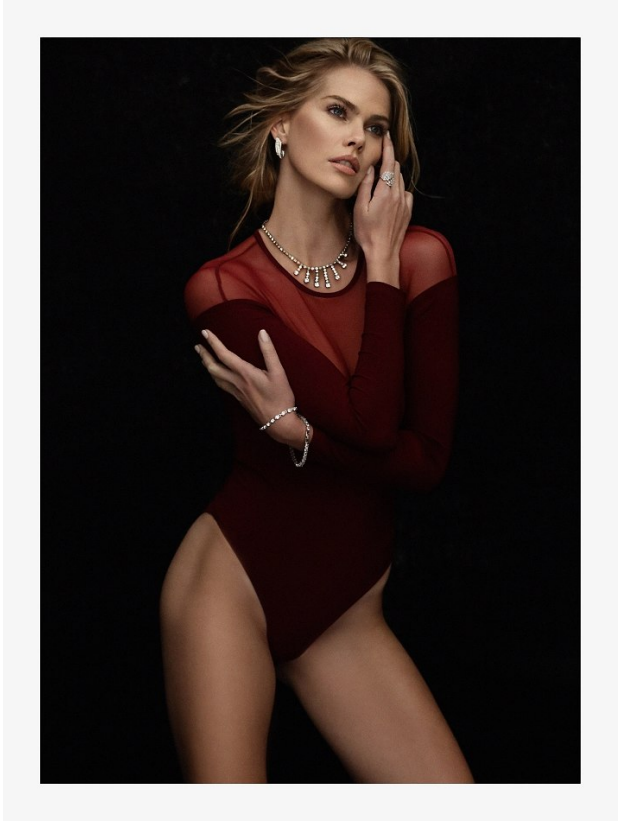

BOSS MODELS

CAPE TOWN

ELIZMA ESTERHUYSE

Height: 180cm Bust: 83cm Waist: 60cm Hips: 90cm Shoe: 7 UK Hair: Blonde Eyes: Blue