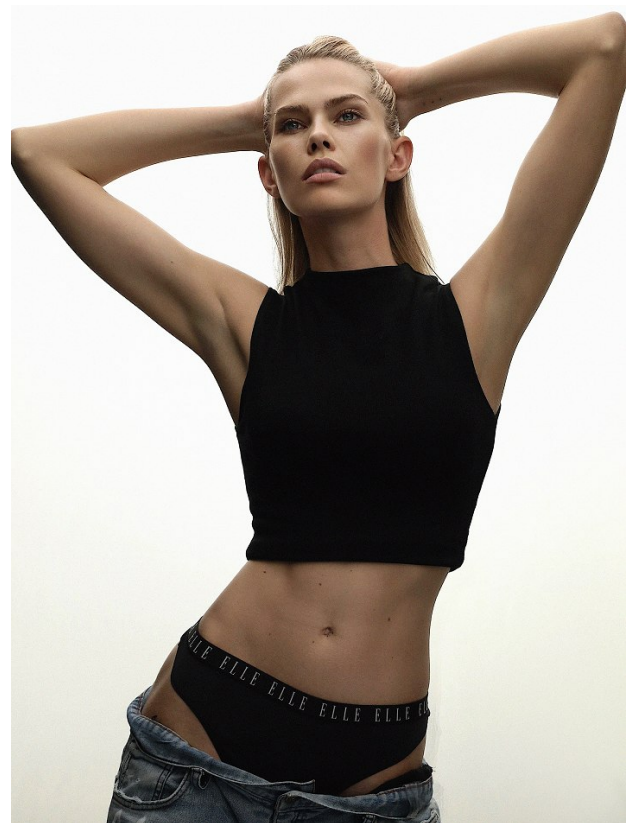

BOSS MODELS

CAPE TOWN

ELIZMA ESTERHUYSE

Height: 180cm Bust: 83cm Waist: 60cm Hips: 90cm Shoe: 7 UK Hair: Blonde Eyes: Blue