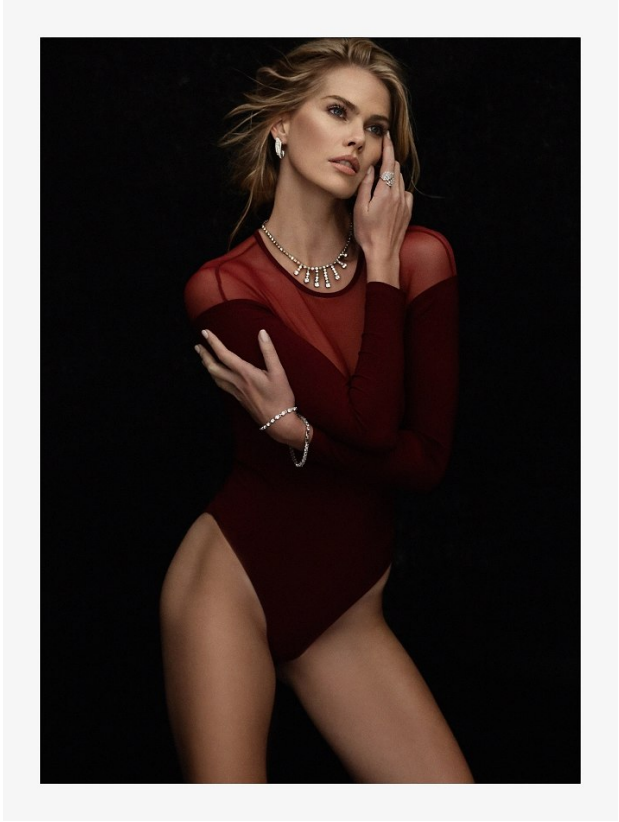

BOSS MODELS

CAPE TOWN

ELIZMA ESTERHUYSE

Height: 180cm Bust: 85cm Waist: 61cm Hips: 90cm Shoe: 7 UK Hair: Blonde Eyes: Blue