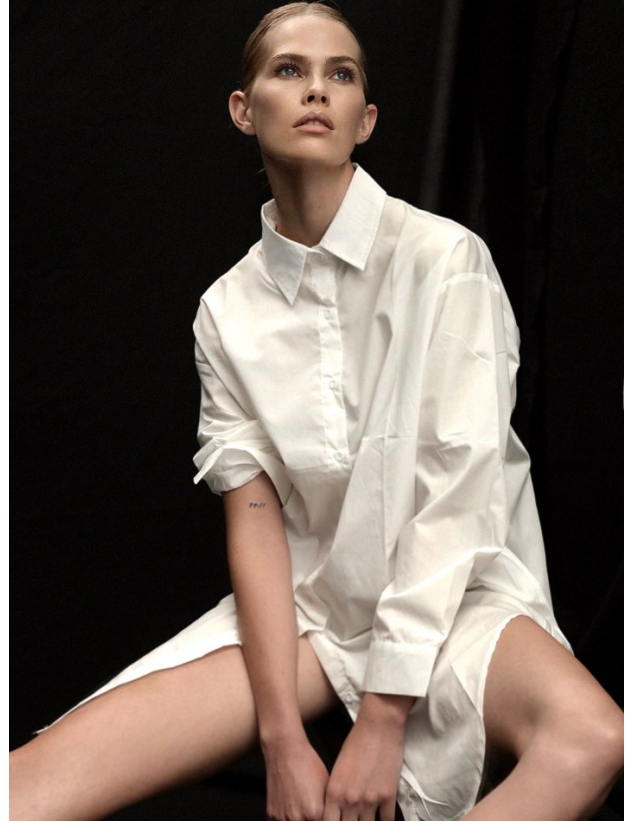

BOSS MODELS

CAPE TOWN

ELIZMA ESTERHUYSE

Height: 180cm Bust: 83cm Waist: 60cm Hips: 90cm Shoe: 7 UK Hair: Blonde Eyes: Blue

BOSS MODELS

CAPE TOWN

ELIZMA ESTERHUYSE

Height: 180cm Bust: 83cm Waist: 60cm Hips: 90cm Shoe: 7 UK Hair: Blonde Eyes: Blue