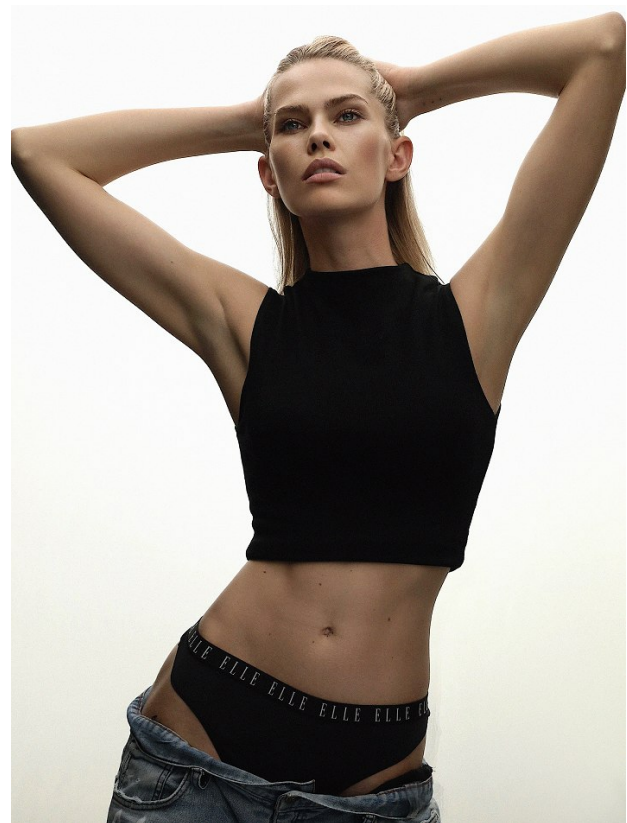

BOSS MODELS

CAPE TOWN

ELIZMA ESTERHUYSE

Height: 180cm Bust: 85cm Waist: 61cm Hips: 90cm Shoe: 7 UK Hair: Blonde Eyes: Blue