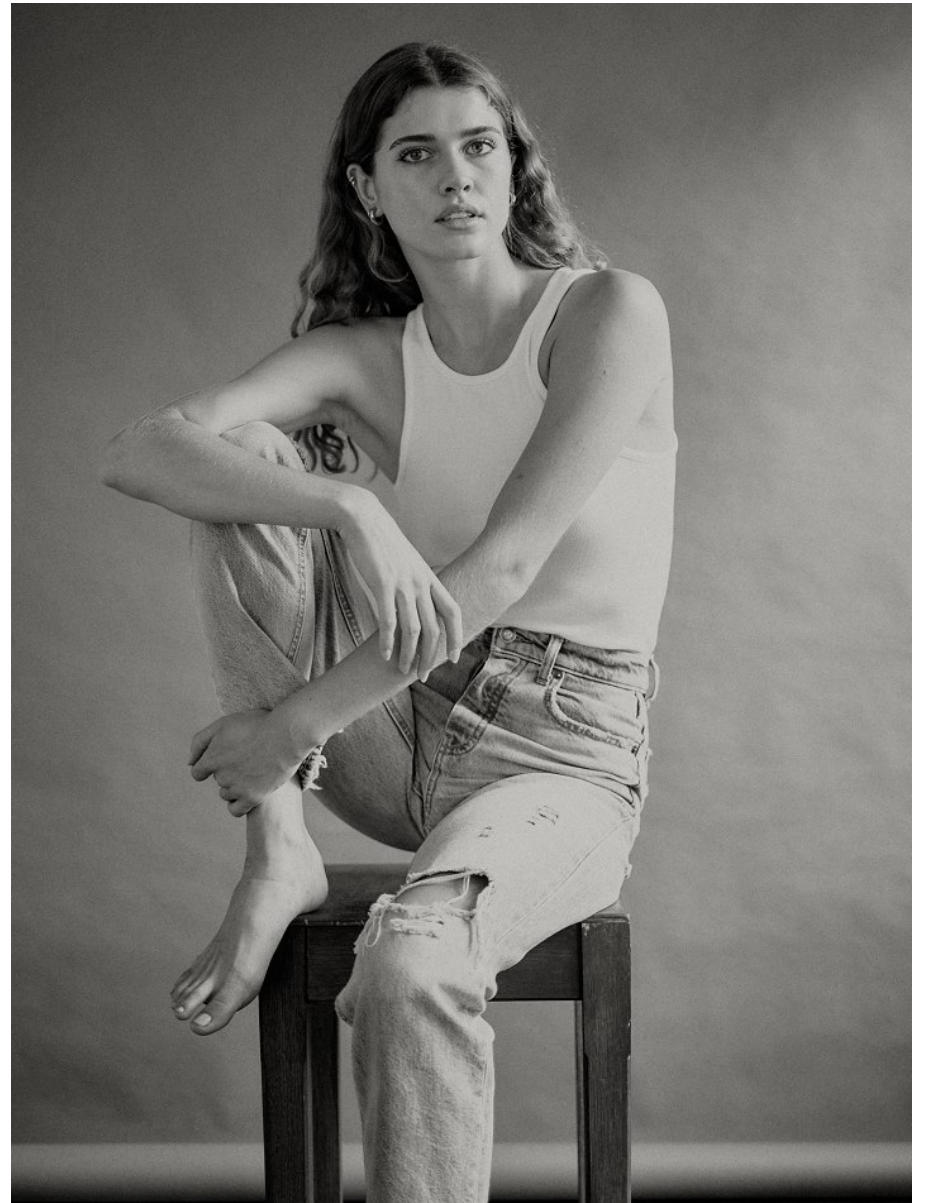

BOSS MODELS

CAPE TOWN

LYLA JOY WESTON

Height: 177cm Bust: 89cm Waist: 67cm Hips: 94cm Shoe: 7 UK Hair: Brown Eyes: Blue

BOSS MODELS

CAPE TOWN

LYLA JOY WESTON

Height: 177cm Bust: 89cm Waist: 67cm Hips: 94cm Shoe: 7 UK Hair: Brown Eyes: Blue