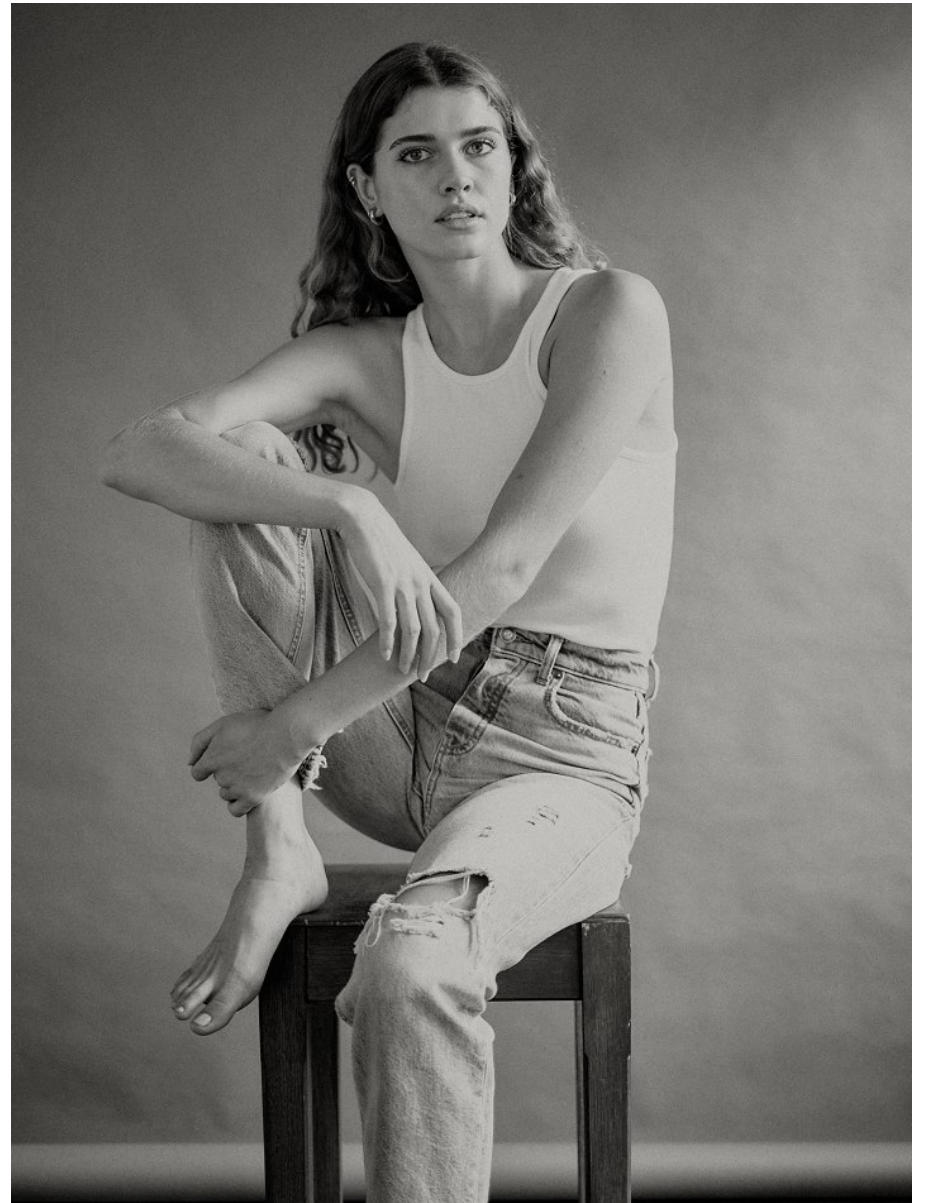

BOSS MODELS

CAPE TOWN

LYLA JOY WESTON

Height: 177cm Bust: 87cm Waist: 64cm Hips: 93cm Shoe: 7 UK Hair: Brown Eyes: Blue

BOSS MODELS

CAPE TOWN

LYLA JOY WESTON

Height: 177cm Bust: 87cm Waist: 64cm Hips: 93cm Shoe: 7 UK Hair: Brown Eyes: Blue