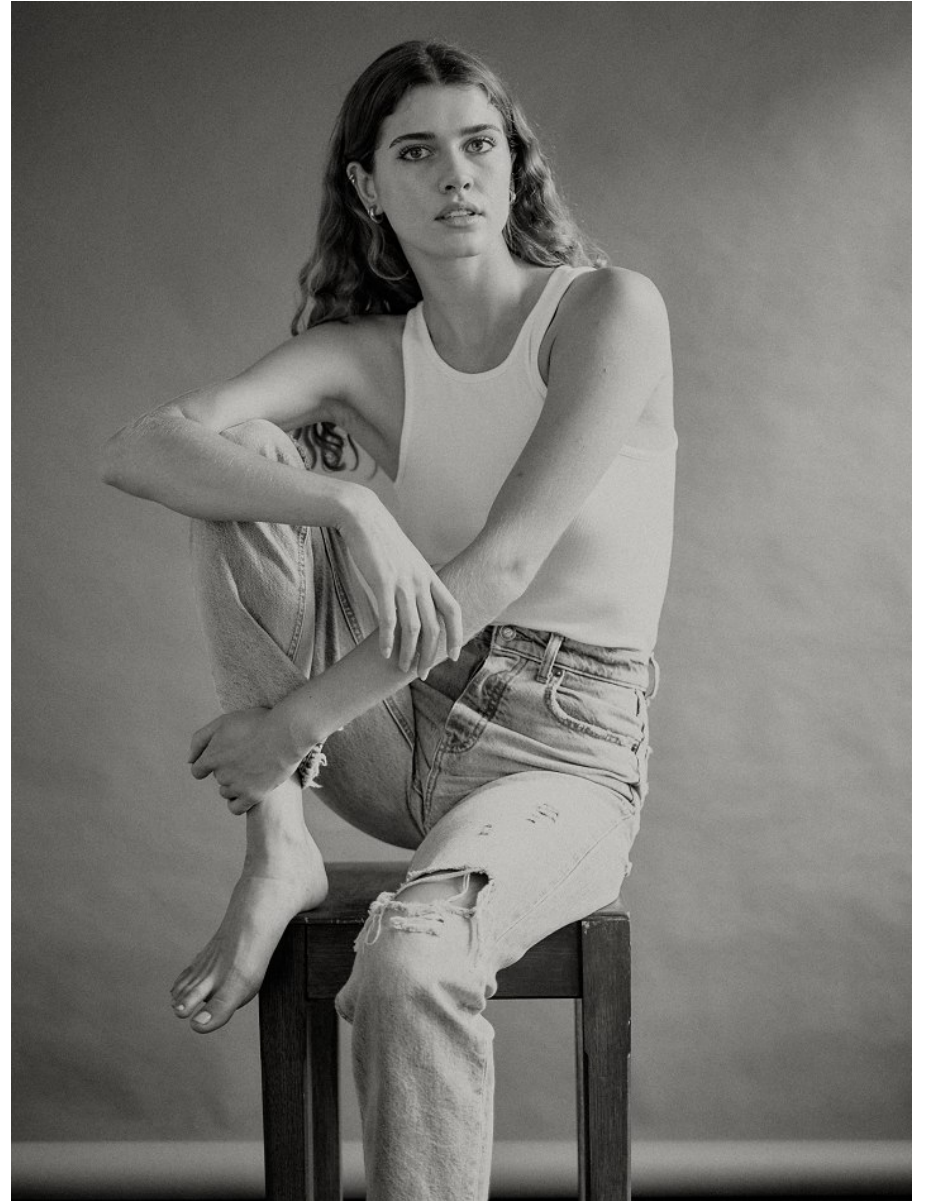

BOSS MODELS

CAPE TOWN

Height: 177cm Bust: 87cm Waist: 64cm Hips: 93cm Shoe: 7 UK Hair: Brown Eyes: Blue