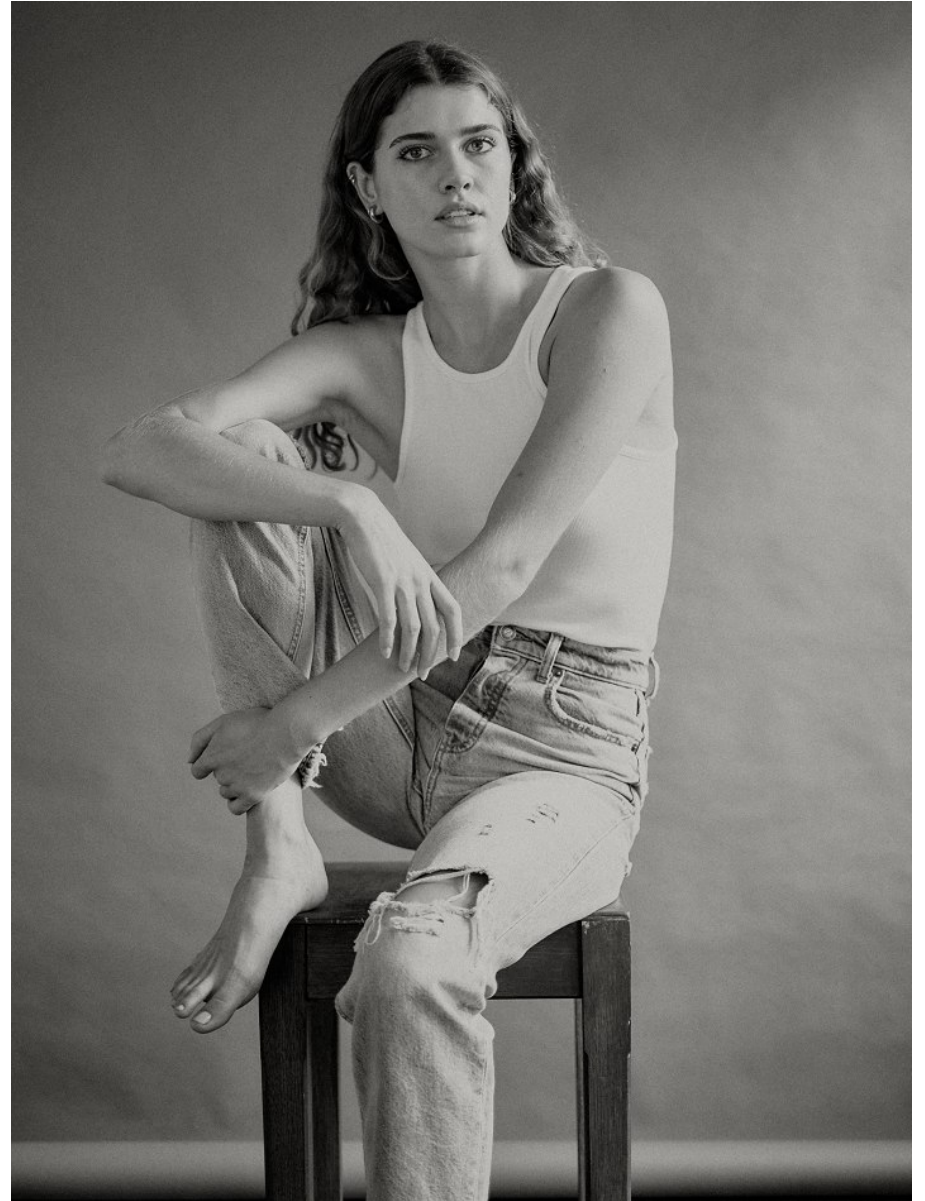

BOSS MODELS

CAPE TOWN

Height: 177cm Bust: 86cm Waist: 64cm Hips: 94cm Shoe: 7 UK Hair: Brown Eyes: Blue