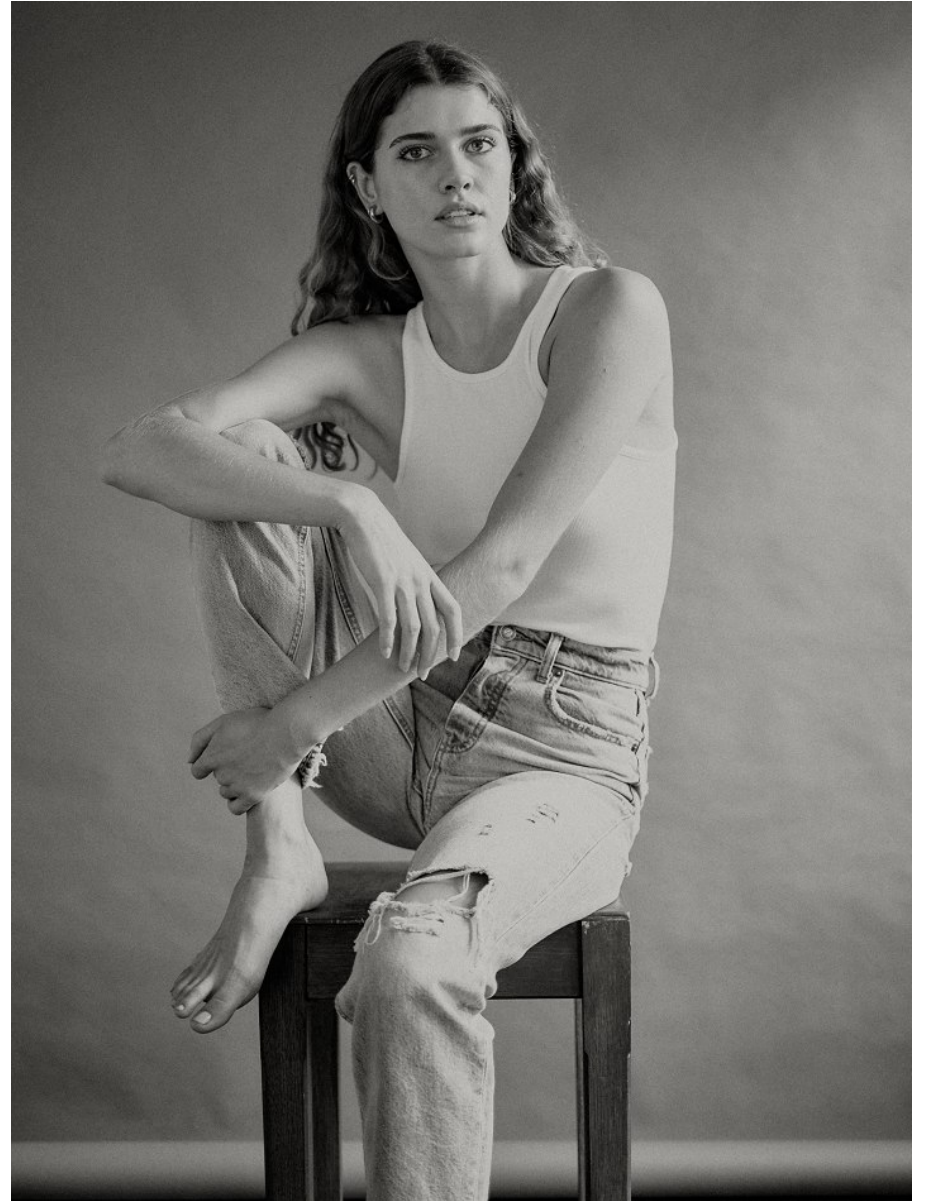

BOSS MODELS

CAPE TOWN

LYLA JOY WESTON

Height: 177cm Bust: 87cm Waist: 64cm Hips: 93cm Shoe: 7 UK Hair: Brown Eyes: Blue

BOSS MODELS

CAPE TOWN

LYLA JOY WESTON

Height: 177cm Bust: 87cm Waist: 64cm Hips: 93cm Shoe: 7 UK Hair: Brown Eyes: Blue