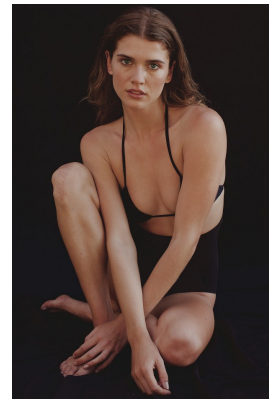

# BOSS MODELS

CAPE TOWN

LYLA JOY WESTON

Height: 177cm Bust: 87cm Waist: 64cm Hips: 93cm Shoe: 7 UK Hair: Brown Eyes: Blue

# BOSS MODELS

CAPE TOWN

## LYLA JOY WESTON

Height: 177cm Bust: 87cm Waist: 64cm Hips: 93cm Shoe: 7 UK Hair: Brown Eyes: Blue