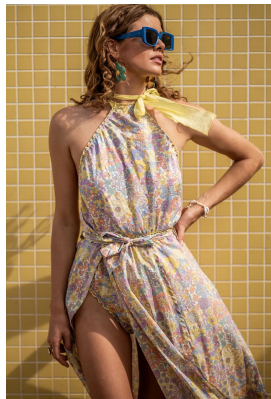

BOSS MODELS

CAPE TOWN

LYLA JOY WESTON

Height: 177cm Bust: 86cm Waist: 64cm Hips: 94cm Shoe: 7 UK Hair: Brown Eyes: Blue

BOSS MODELS

CAPE TOWN

LYLA JOY WESTON

Height: 177cm Bust: 86cm Waist: 64cm Hips: 94cm Shoe: 7 UK Hair: Brown Eyes: Blue