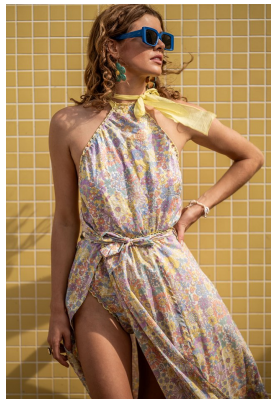

# BOSS MODELS

CAPE TOWN

LYLA JOY WESTON

Height: 177cm Bust: 87cm Waist: 64cm Hips: 93cm Shoe: 7 UK Hair: Brown Eyes: Blue

# BOSS MODELS

CAPE TOWN

## LYLA JOY WESTON

Height: 177cm Bust: 87cm Waist: 64cm Hips: 93cm Shoe: 7 UK Hair: Brown Eyes: Blue