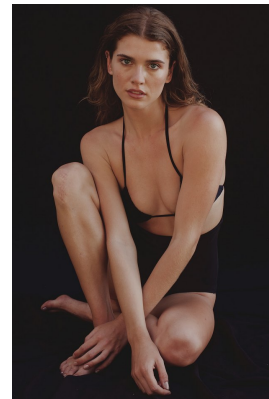

BOSS MODELS

CAPE TOWN

LYLA JOY WESTON

Height: 177cm Bust: 86cm Waist: 64cm Hips: 94cm Shoe: 7 UK Hair: Brown Eyes: Blue

BOSS MODELS

CAPE TOWN

LYLA JOY WESTON

Height: 177cm Bust: 86cm Waist: 64cm Hips: 94cm Shoe: 7 UK Hair: Brown Eyes: Blue