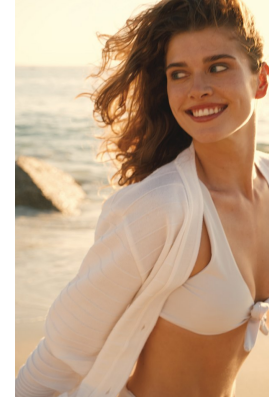

# BOSS MODELS

CAPE TOWN

LYLA JOY WESTON

Height: 177cm Bust: 87cm Waist: 64cm Hips: 93cm Shoe: 7 UK Hair: Brown Eyes: Blue

# BOSS MODELS

CAPE TOWN

## LYLA JOY WESTON

Height: 177cm Bust: 87cm Waist: 64cm Hips: 93cm Shoe: 7 UK Hair: Brown Eyes: Blue