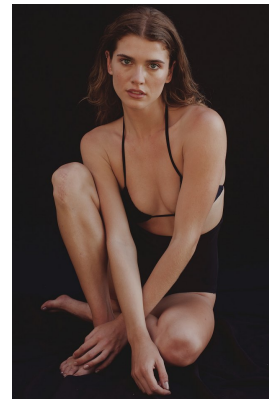

BOSS MODELS

CAPE TOWN

LYLA JOY WESTON

Height: 177cm Bust: 89cm Waist: 67cm Hips: 94cm Shoe: 7 UK Hair: Brown Eyes: Blue

BOSS MODELS

CAPE TOWN

LYLA JOY WESTON

Height: 177cm Bust: 89cm Waist: 67cm Hips: 94cm Shoe: 7 UK Hair: Brown Eyes: Blue