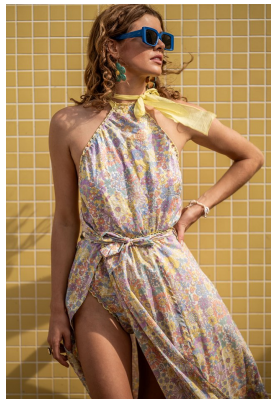

BOSS MODELS

CAPE TOWN

LYLA JOY WESTON

Height: 177cm Bust: 89cm Waist: 67cm Hips: 94cm Shoe: 7 UK Hair: Brown Eyes: Blue

BOSS MODELS

CAPE TOWN

LYLA JOY WESTON

Height: 177cm Bust: 89cm Waist: 67cm Hips: 94cm Shoe: 7 UK Hair: Brown Eyes: Blue