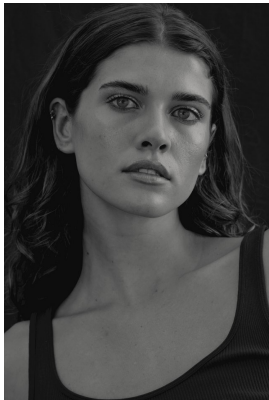

BOSS MODELS

CAPE TOWN

LYLA JOY WESTON

Height: 177cm Bust: 89cm Waist: 67cm Hips: 94cm Shoe: 7 UK Hair: Brown Eyes: Blue

BOSS MODELS

CAPE TOWN

LYLA JOY WESTON

Height: 177cm Bust: 89cm Waist: 67cm Hips: 94cm Shoe: 7 UK Hair: Brown Eyes: Blue