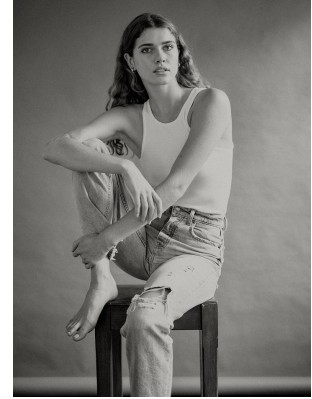

BOSS MODELS

CAPE TOWN

LYLA JOY WESTON

Height: 177cm Bust: 87cm Waist: 64cm Hips: 93cm Shoe: 7 UK Hair: Brown Eyes: Blue

BOSS MODELS

CAPE TOWN

LYLA JOY WESTON

Height: 177cm Bust: 87cm Waist: 64cm Hips: 93cm Shoe: 7 UK Hair: Brown Eyes: Blue