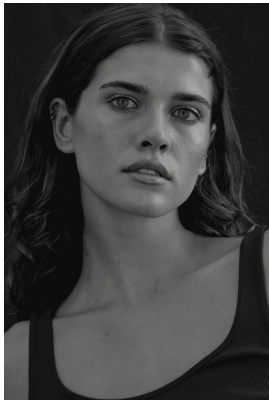

# BOSS MODELS

CAPE TOWN

LYLA JOY WESTON

Height: 177cm Bust: 87cm Waist: 64cm Hips: 93cm Shoe: 7 UK Hair: Brown Eyes: Blue

# BOSS MODELS

CAPE TOWN

## LYLA JOY WESTON

Height: 177cm Bust: 87cm Waist: 64cm Hips: 93cm Shoe: 7 UK Hair: Brown Eyes: Blue