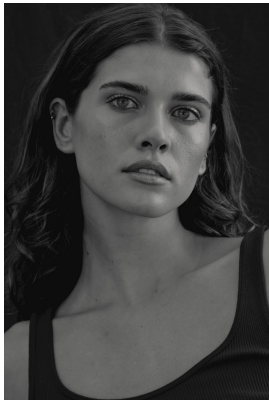

BOSS MODELS

CAPE TOWN

LYLA JOY WESTON

Height: 177cm Bust: 86cm Waist: 64cm Hips: 94cm Shoe: 7 UK Hair: Brown Eyes: Blue

BOSS MODELS

CAPE TOWN

LYLA JOY WESTON

Height: 177cm Bust: 86cm Waist: 64cm Hips: 94cm Shoe: 7 UK Hair: Brown Eyes: Blue