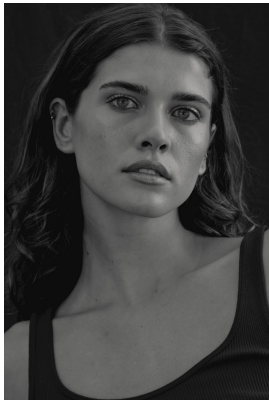

BOSS MODELS

CAPE TOWN

LYLA JOY WESTON

Height: 177cm Bust: 87cm Waist: 64cm Hips: 93cm Shoe: 7 UK Hair: Brown Eyes: Blue

BOSS MODELS

CAPE TOWN

LYLA JOY WESTON

Height: 177cm Bust: 87cm Waist: 64cm Hips: 93cm Shoe: 7 UK Hair: Brown Eyes: Blue