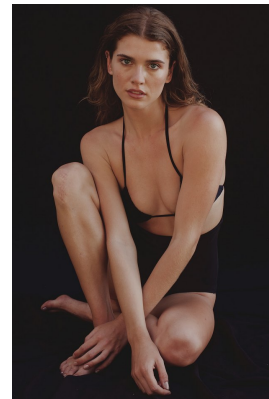

BOSS MODELS

CAPE TOWN

LYLA JOY WESTON

Height: 177cm Bust: 87cm Waist: 64cm Hips: 93cm Shoe: 7 UK Hair: Brown Eyes: Blue

BOSS MODELS

CAPE TOWN

LYLA JOY WESTON

Height: 177cm Bust: 87cm Waist: 64cm Hips: 93cm Shoe: 7 UK Hair: Brown Eyes: Blue