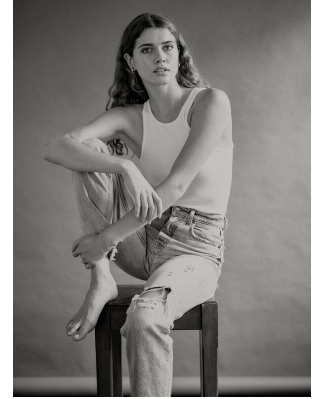

BOSS MODELS

CAPE TOWN

LYLA JOY WESTON

Height: 177cm Bust: 89cm Waist: 67cm Hips: 94cm Shoe: 7 UK Hair: Brown Eyes: Blue

BOSS MODELS

CAPE TOWN

LYLA JOY WESTON

Height: 177cm Bust: 89cm Waist: 67cm Hips: 94cm Shoe: 7 UK Hair: Brown Eyes: Blue