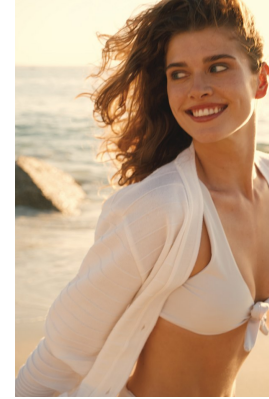

BOSS MODELS

CAPE TOWN

LYLA JOY WESTON

Height: 177cm Bust: 87cm Waist: 64cm Hips: 93cm Shoe: 7 UK Hair: Brown Eyes: Blue

BOSS MODELS

CAPE TOWN

LYLA JOY WESTON

Height: 177cm Bust: 87cm Waist: 64cm Hips: 93cm Shoe: 7 UK Hair: Brown Eyes: Blue