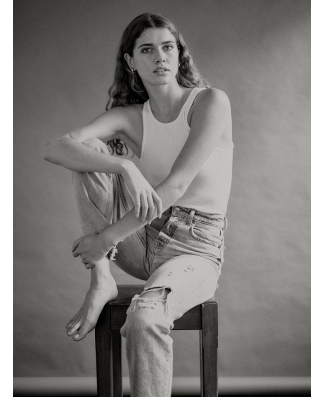

# BOSS MODELS

CAPE TOWN

LYLA JOY WESTON

Height: 177cm Bust: 87cm Waist: 64cm Hips: 93cm Shoe: 7 UK Hair: Brown Eyes: Blue

# BOSS MODELS

CAPE TOWN

## LYLA JOY WESTON

Height: 177cm Bust: 87cm Waist: 64cm Hips: 93cm Shoe: 7 UK Hair: Brown Eyes: Blue