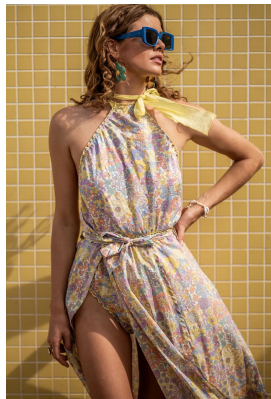

BOSS MODELS

CAPE TOWN

LYLA JOY WESTON

Height: 177cm Bust: 87cm Waist: 64cm Hips: 93cm Shoe: 7 UK Hair: Brown Eyes: Blue

BOSS MODELS

CAPE TOWN

LYLA JOY WESTON

Height: 177cm Bust: 87cm Waist: 64cm Hips: 93cm Shoe: 7 UK Hair: Brown Eyes: Blue