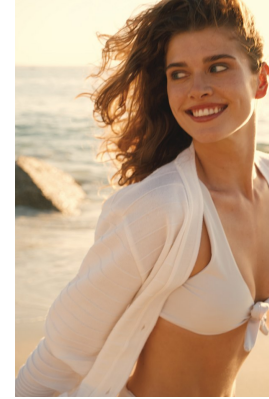

BOSS MODELS

CAPE TOWN

LYLA JOY WESTON

Height: 177cm Bust: 86cm Waist: 64cm Hips: 94cm Shoe: 7 UK Hair: Brown Eyes: Blue

BOSS MODELS

CAPE TOWN

LYLA JOY WESTON

Height: 177cm Bust: 86cm Waist: 64cm Hips: 94cm Shoe: 7 UK Hair: Brown Eyes: Blue