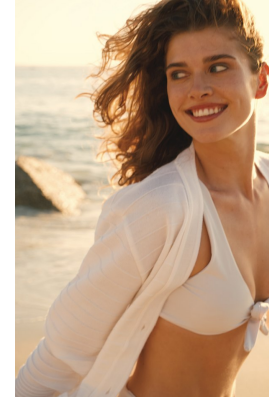

BOSS MODELS

CAPE TOWN

LYLA JOY WESTON

Height: 177cm Bust: 89cm Waist: 67cm Hips: 94cm Shoe: 7 UK Hair: Brown Eyes: Blue

BOSS MODELS

CAPE TOWN

LYLA JOY WESTON

Height: 177cm Bust: 89cm Waist: 67cm Hips: 94cm Shoe: 7 UK Hair: Brown Eyes: Blue