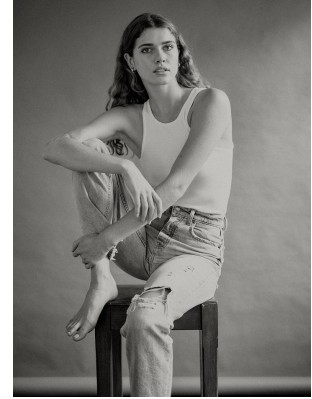

BOSS MODELS

CAPE TOWN

LYLA JOY WESTON

Height: 177cm Bust: 86cm Waist: 64cm Hips: 94cm Shoe: 7 UK Hair: Brown Eyes: Blue

BOSS MODELS

CAPE TOWN

LYLA JOY WESTON

Height: 177cm Bust: 86cm Waist: 64cm Hips: 94cm Shoe: 7 UK Hair: Brown Eyes: Blue