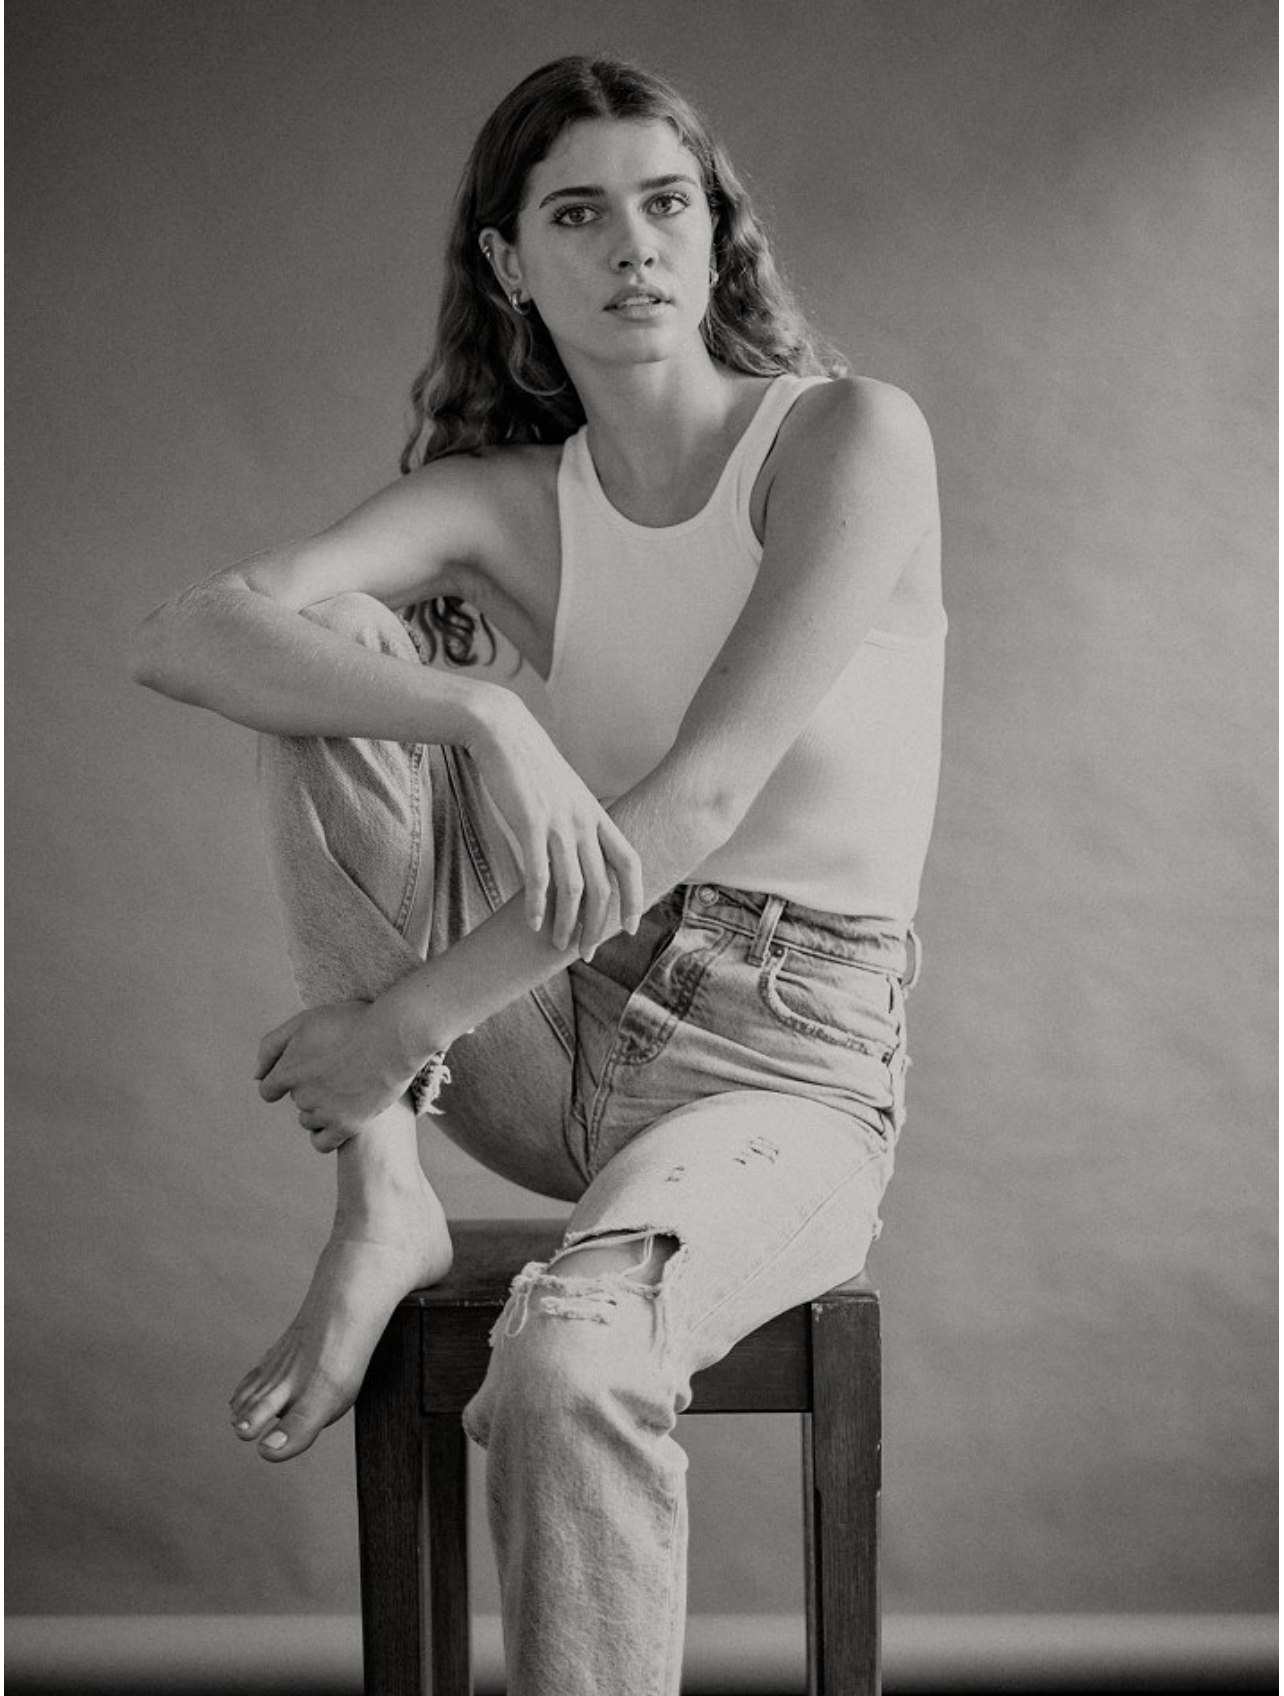

BOSS MODELS

CAPE TOWN

LYLA JOY WESTON

Height: 177cm Bust: 89cm Waist: 67cm Hips: 94cm Shoe: 7 UK Hair: Brown Eyes: Blue