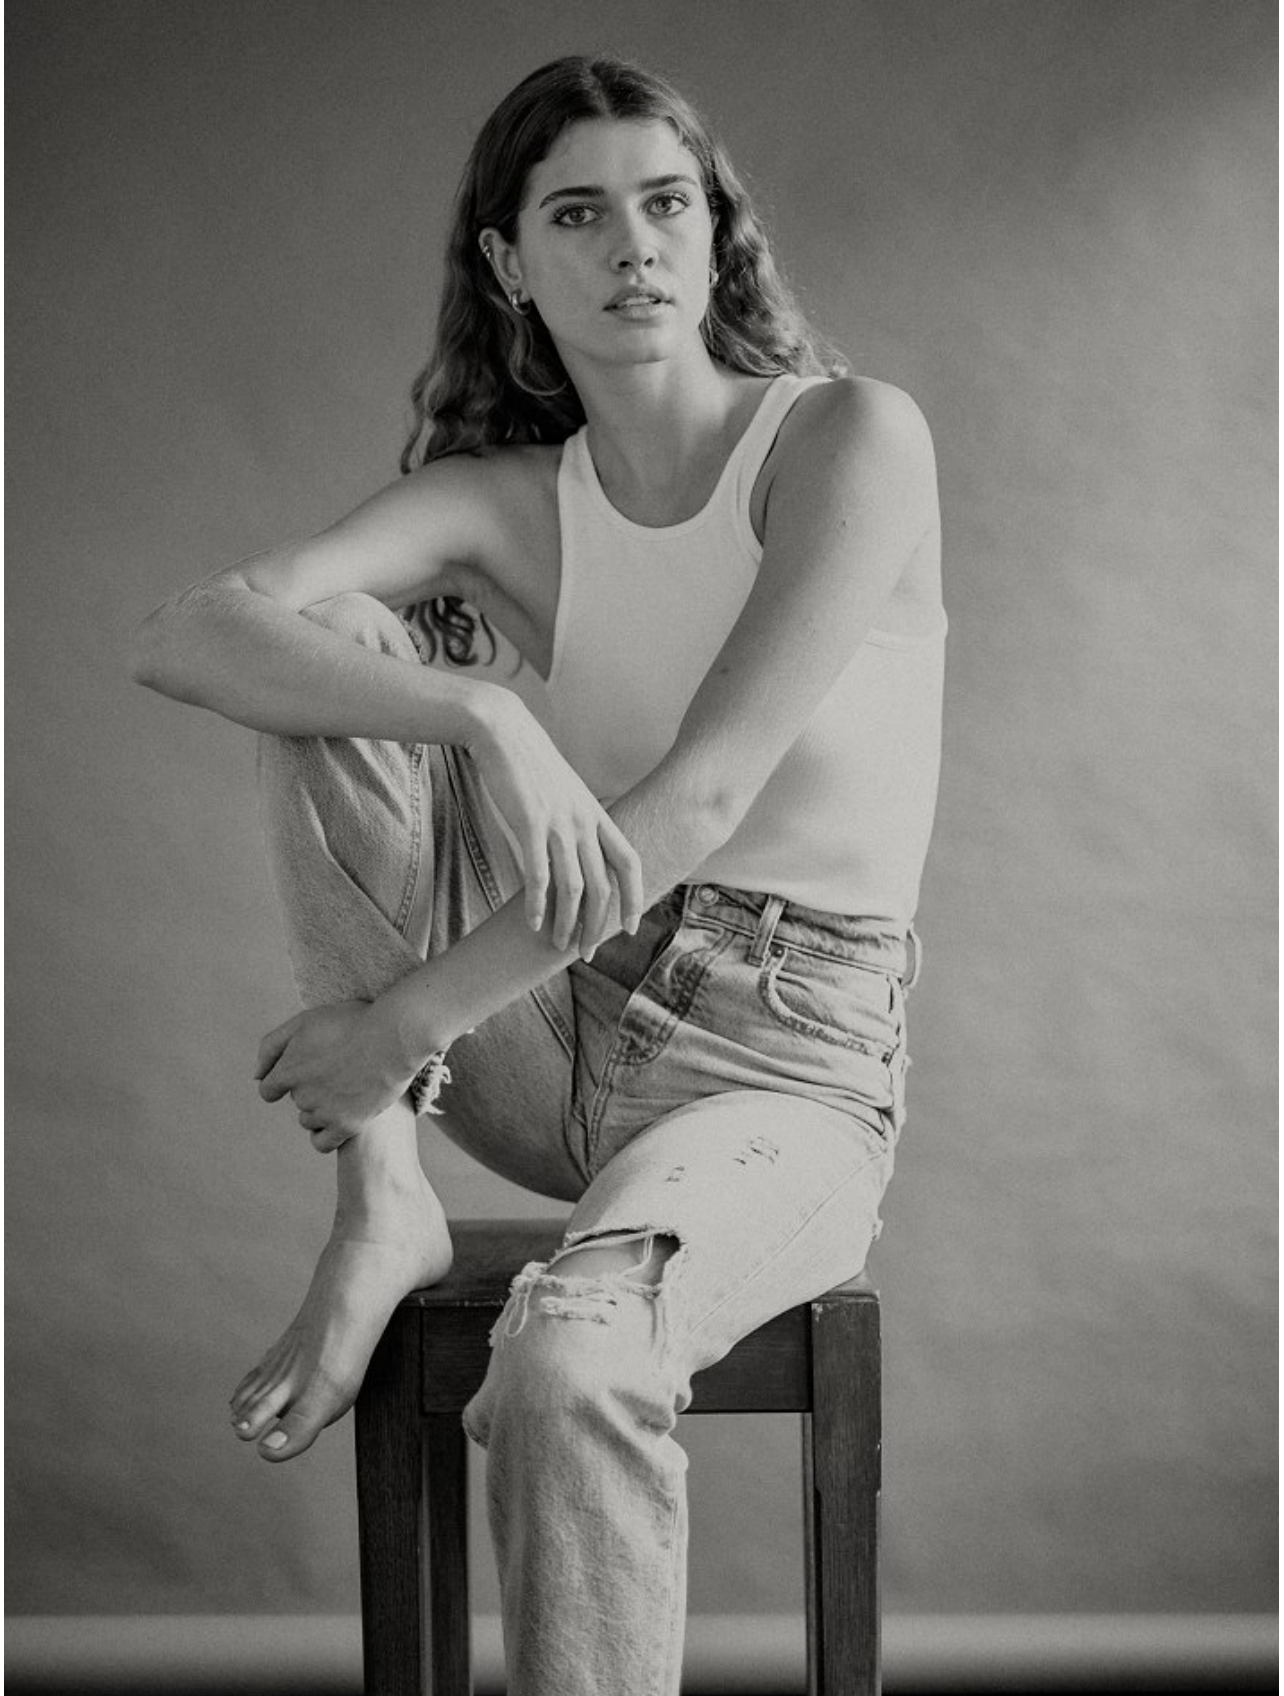

BOSS MODELS

CAPE TOWN

LYLA JOY WESTON

Height: 177cm Bust: 87cm Waist: 64cm Hips: 93cm Shoe: 7 UK Hair: Brown Eyes: Blue