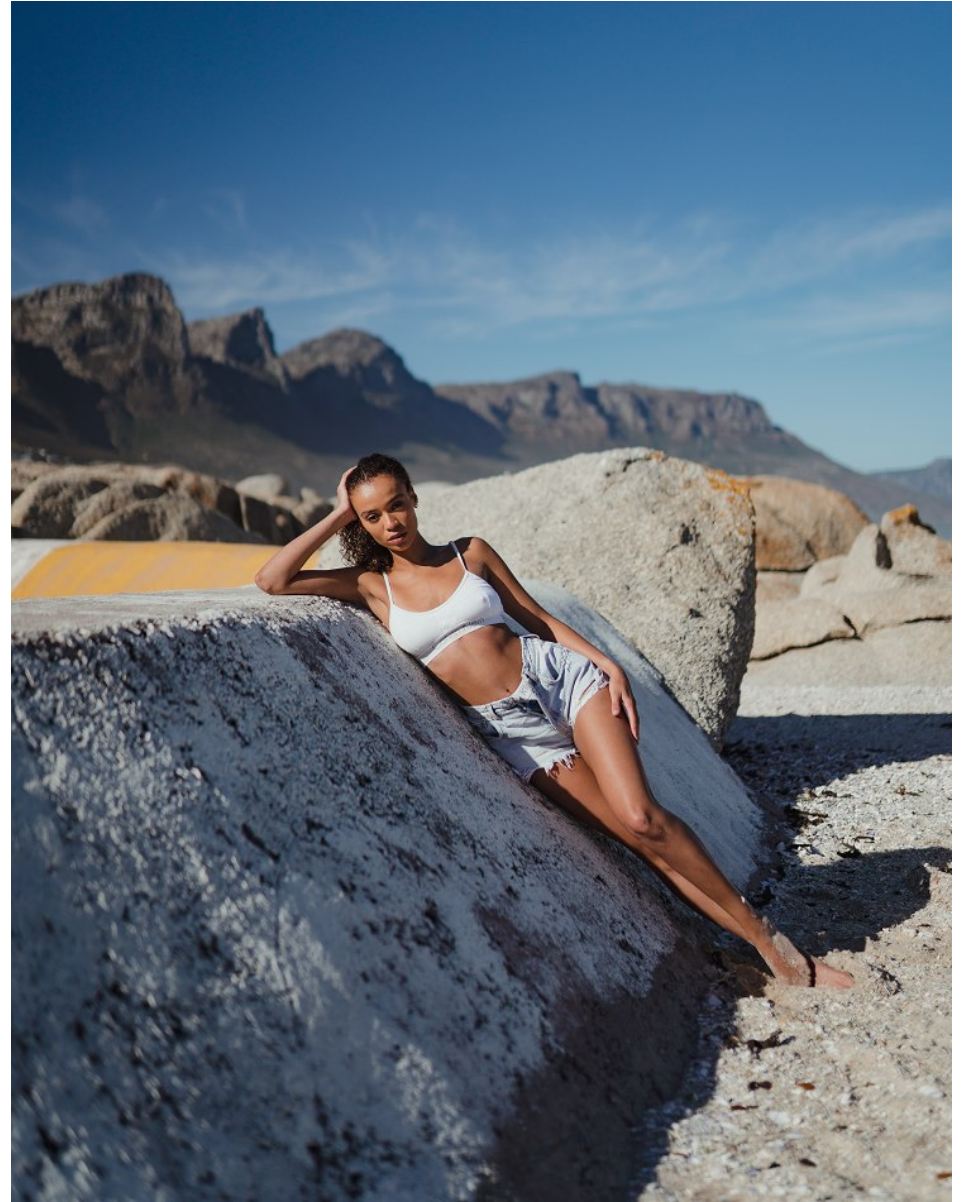

BOSS MODELS

CAPE TOWN

QINISO VAN DAMME

Height: 178cm Bust: 87cm Waist: 65cm Hips: 93cm Shoe: 6 UK Hair: Brunette Eyes: Brown

BOSS MODELS

CAPE TOWN

QINISO VAN DAMME

Height: 178cm Bust: 87cm Waist: 65cm Hips: 93cm Shoe: 6 UK Hair: Brunette Eyes: Brown