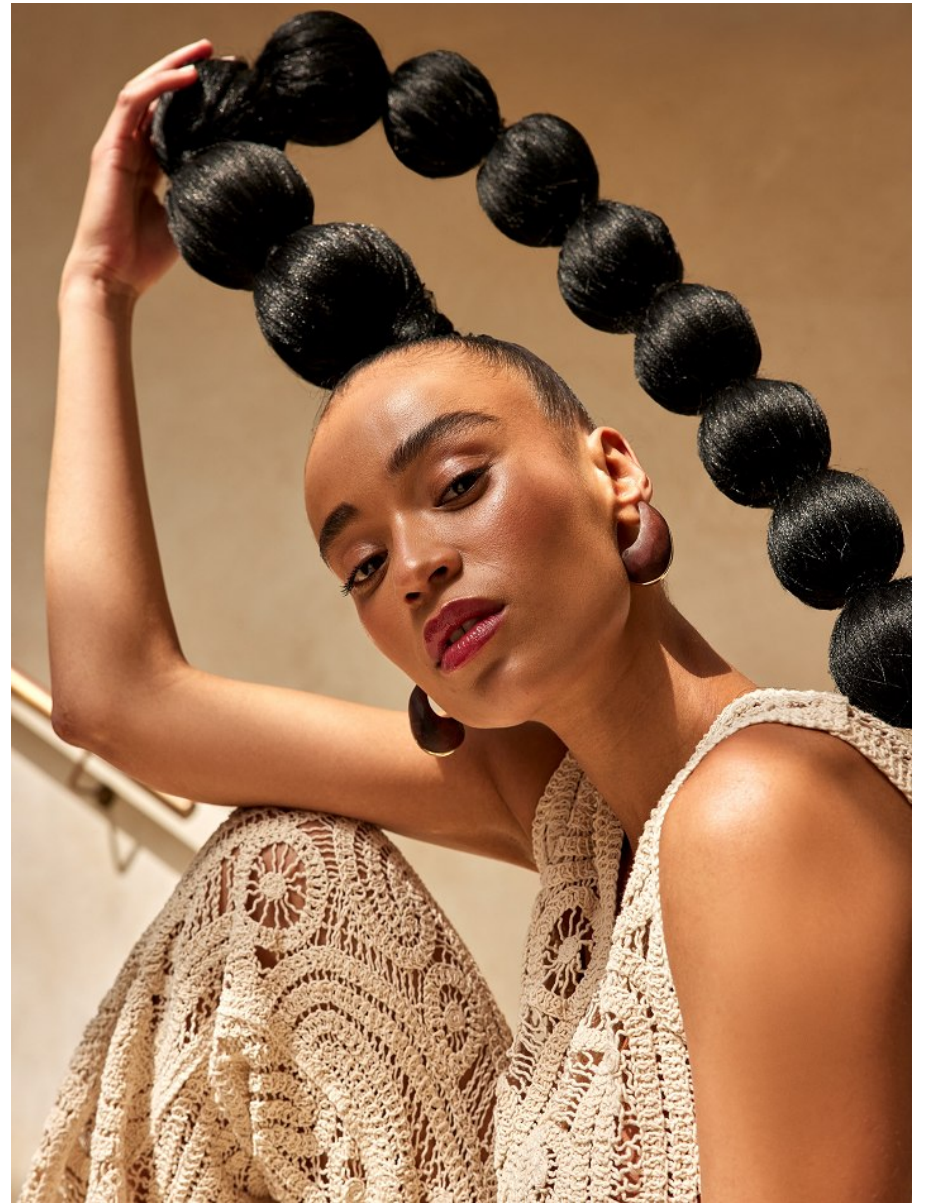

BOSS MODELS

CAPE TOWN

QINISO VAN DAMME

Height: 178cm Bust: 87cm Waist: 65cm Hips: 93cm Shoe: 6 UK Hair: Brunette Eyes: Brown

BOSS MODELS

CAPE TOWN

QINISO VAN DAMME

Height: 178cm Bust: 87cm Waist: 65cm Hips: 93cm Shoe: 6 UK Hair: Brunette Eyes: Brown