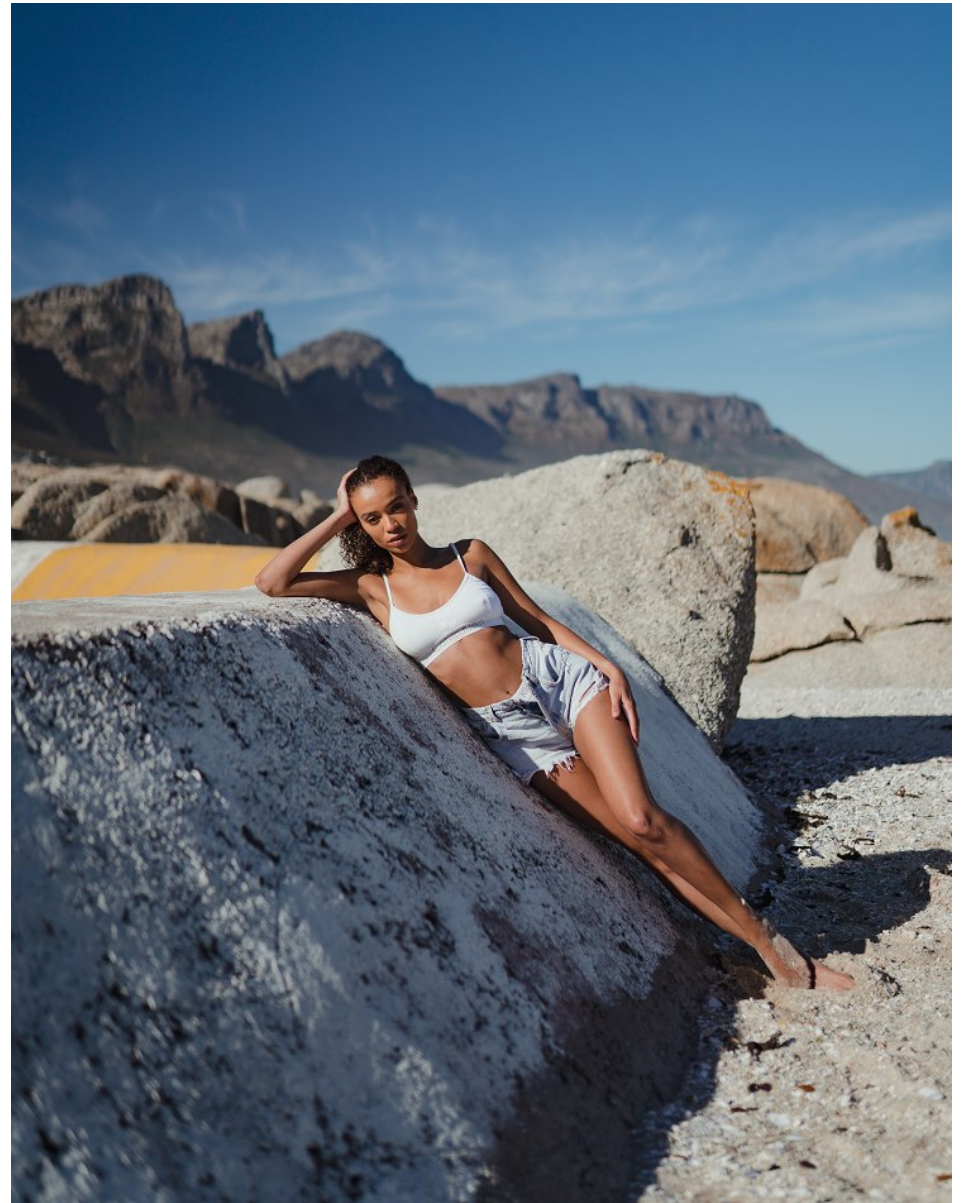

BOSS MODELS

CAPE TOWN

QINISO VAN DAMME

Height: 178cm Bust: 87cm Waist: 65cm Hips: 93cm Shoe: 6 UK Hair: Brunette Eyes: Brown

BOSS MODELS

CAPE TOWN

QINISO VAN DAMME

Height: 178cm Bust: 87cm Waist: 65cm Hips: 93cm Shoe: 6 UK Hair: Brunette Eyes: Brown