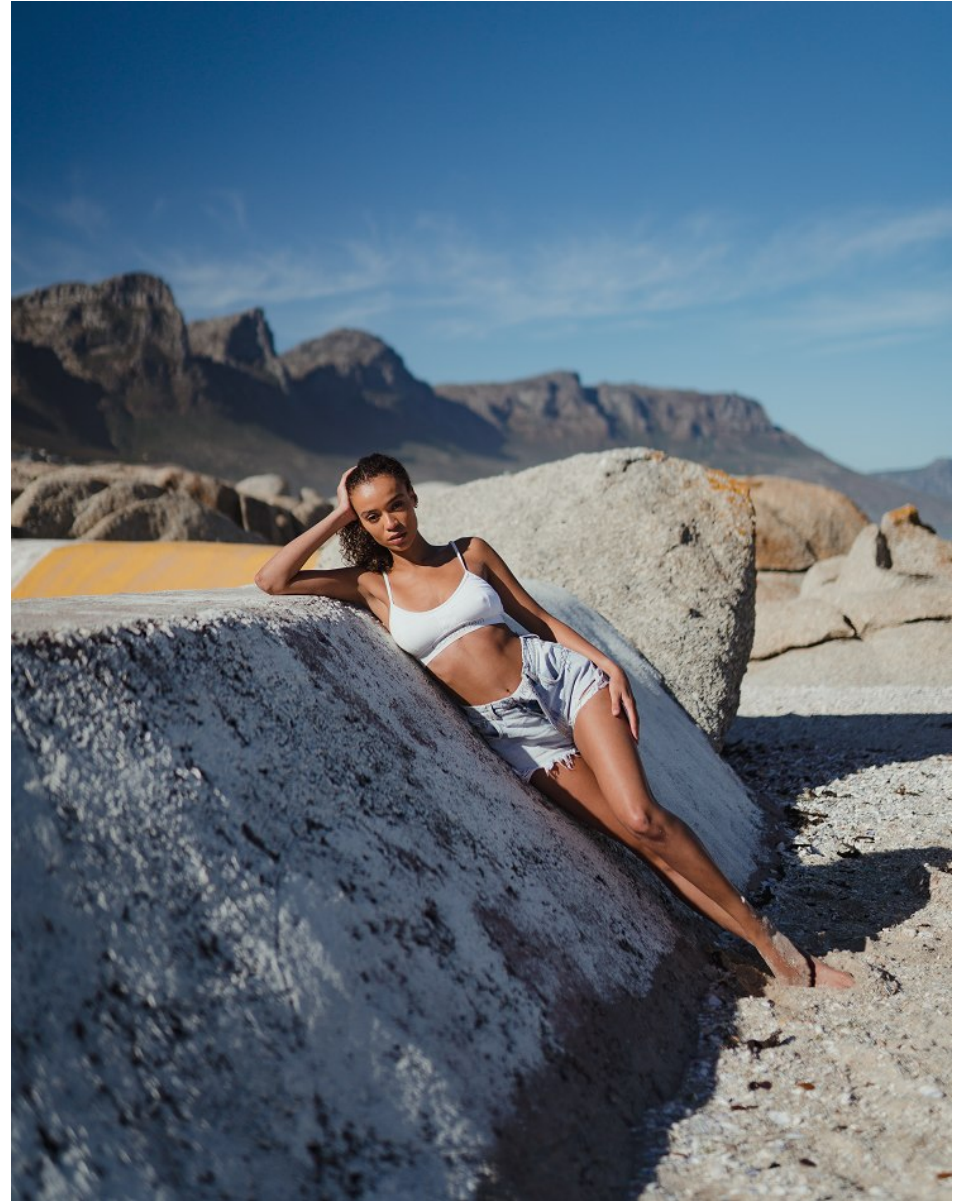

BOSS MODELS

CAPE TOWN

QINISO VAN DAMME

Height: 178cm Bust: 87cm Waist: 65cm Hips: 93cm Shoe: 6 UK Hair: Brunette Eyes: Brown

BOSS MODELS

CAPE TOWN

QINISO VAN DAMME

Height: 178cm Bust: 87cm Waist: 65cm Hips: 93cm Shoe: 6 UK Hair: Brunette Eyes: Brown