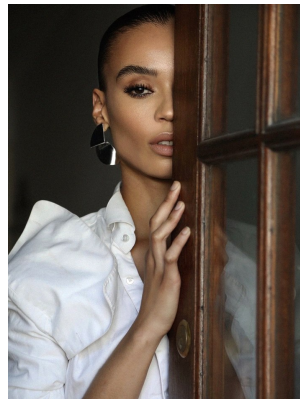

BOSS MODELS

CAPE TOWN

QINISO VAN DAMME

Height: 178cm Bust: 87cm Waist: 65cm Hips: 93cm Shoe: 6 UK Hair: Brunette Eyes: Brown

BOSS MODELS

CAPE TOWN

QINISO VAN DAMME

Height: 178cm Bust: 87cm Waist: 65cm Hips: 93cm Shoe: 6 UK Hair: Brunette Eyes: Brown