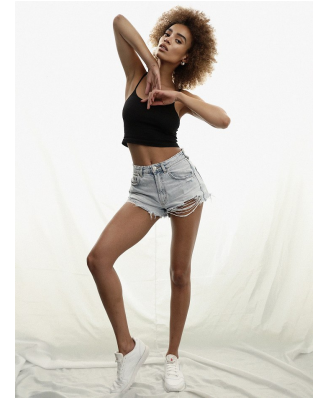

BOSS MODELS

CAPE TOWN

QINISO VAN DAMME

Height: 178cm Bust: 87cm Waist: 65cm Hips: 93cm Shoe: 6 UK Hair: Brunette Eyes: Brown

BOSS MODELS

CAPE TOWN

QINISO VAN DAMME

Height: 178cm Bust: 87cm Waist: 65cm Hips: 93cm Shoe: 6 UK Hair: Brunette Eyes: Brown