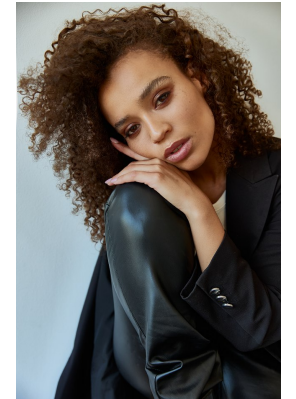

BOSS MODELS

CAPE TOWN

QINISO VAN DAMME

Height: 178cm Bust: 87cm Waist: 65cm Hips: 93cm Shoe: 6 UK Hair: Brunette Eyes: Brown

BOSS MODELS

CAPE TOWN

QINISO VAN DAMME

Height: 178cm Bust: 87cm Waist: 65cm Hips: 93cm Shoe: 6 UK Hair: Brunette Eyes: Brown