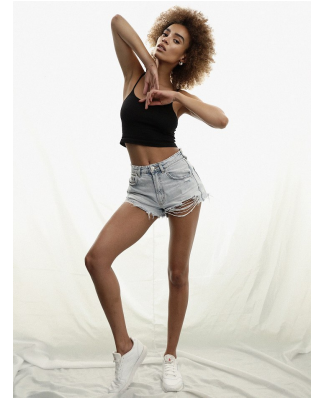

BOSS MODELS

CAPE TOWN

QINISO VAN DAMME

Height: 178cm Bust: 87cm Waist: 65cm Hips: 93cm Shoe: 6 UK Hair: Brunette Eyes: Brown

BOSS MODELS

CAPE TOWN

QINISO VAN DAMME

Height: 178cm Bust: 87cm Waist: 65cm Hips: 93cm Shoe: 6 UK Hair: Brunette Eyes: Brown