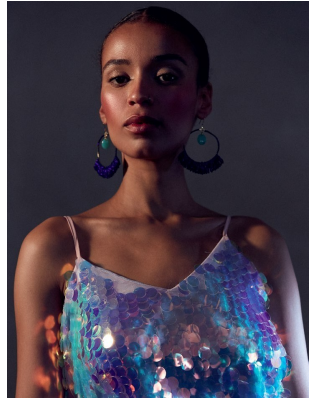

BOSS MODELS

CAPE TOWN

QINISO VAN DAMME

Height: 178cm Bust: 87cm Waist: 65cm Hips: 93cm Shoe: 6 UK Hair: Brunette Eyes: Brown

BOSS MODELS

CAPE TOWN

QINISO VAN DAMME

Height: 178cm Bust: 87cm Waist: 65cm Hips: 93cm Shoe: 6 UK Hair: Brunette Eyes: Brown