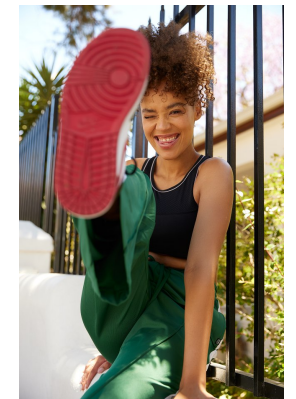

BOSS MODELS

CAPE TOWN

QINISO VAN DAMME

Height: 178cm Bust: 87cm Waist: 65cm Hips: 93cm Shoe: 6 UK Hair: Brunette Eyes: Brown

BOSS MODELS

CAPE TOWN

QINISO VAN DAMME

Height: 178cm Bust: 87cm Waist: 65cm Hips: 93cm Shoe: 6 UK Hair: Brunette Eyes: Brown