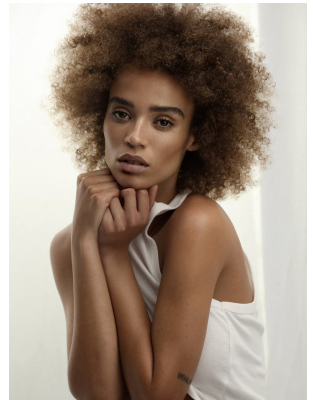

BOSS MODELS

CAPE TOWN

QINISO VAN DAMME

Height: 178cm Bust: 87cm Waist: 65cm Hips: 93cm Shoe: 6 UK Hair: Brunette Eyes: Brown

BOSS MODELS

CAPE TOWN

QINISO VAN DAMME

Height: 178cm Bust: 87cm Waist: 65cm Hips: 93cm Shoe: 6 UK Hair: Brunette Eyes: Brown