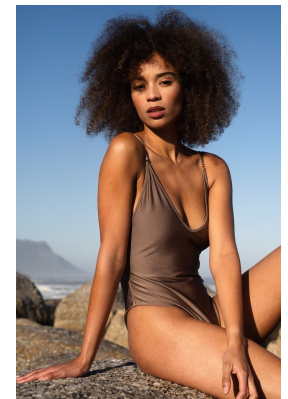

BOSS MODELS

CAPE TOWN

QINISO VAN DAMME

Height: 178cm Bust: 87cm Waist: 65cm Hips: 93cm Shoe: 6 UK Hair: Brunette Eyes: Brown

BOSS MODELS

CAPE TOWN

QINISO VAN DAMME

Height: 178cm Bust: 87cm Waist: 65cm Hips: 93cm Shoe: 6 UK Hair: Brunette Eyes: Brown