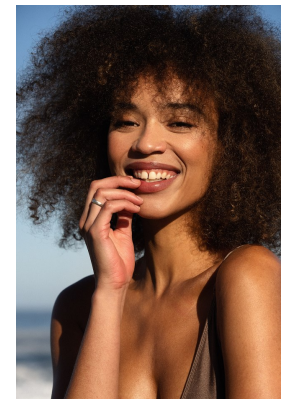

BOSS MODELS

CAPE TOWN

QINISO VAN DAMME

Height: 178cm Bust: 87cm Waist: 65cm Hips: 93cm Shoe: 6 UK Hair: Brunette Eyes: Brown

BOSS MODELS

CAPE TOWN

QINISO VAN DAMME

Height: 178cm Bust: 87cm Waist: 65cm Hips: 93cm Shoe: 6 UK Hair: Brunette Eyes: Brown