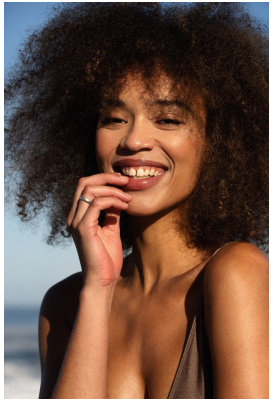

BOSS MODELS

CAPE TOWN

QINISO VAN DAMME

Height: 178cm Bust: 87cm Waist: 65cm Hips: 93cm Shoe: 6 UK Hair: Brunette Eyes: Brown

BOSS MODELS

CAPE TOWN

QINISO VAN DAMME

Height: 178cm Bust: 87cm Waist: 65cm Hips: 93cm Shoe: 6 UK Hair: Brunette Eyes: Brown