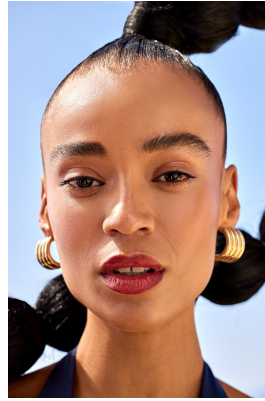

BOSS MODELS

CAPE TOWN

QINISO VAN DAMME

Height: 178cm Bust: 87cm Waist: 65cm Hips: 93cm Shoe: 6 UK Hair: Brunette Eyes: Brown

BOSS MODELS

CAPE TOWN

QINISO VAN DAMME

Height: 178cm Bust: 87cm Waist: 65cm Hips: 93cm Shoe: 6 UK Hair: Brunette Eyes: Brown