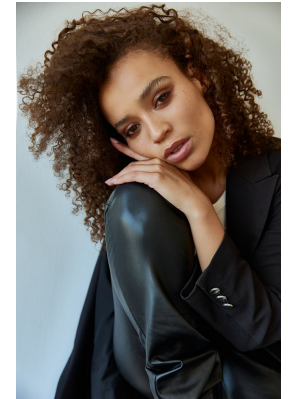

BOSS MODELS

CAPE TOWN

QINISO VAN DAMME

Height: 178cm Bust: 87cm Waist: 65cm Hips: 93cm Shoe: 6 UK Hair: Brunette Eyes: Brown

BOSS MODELS

CAPE TOWN

QINISO VAN DAMME

Height: 178cm Bust: 87cm Waist: 65cm Hips: 93cm Shoe: 6 UK Hair: Brunette Eyes: Brown