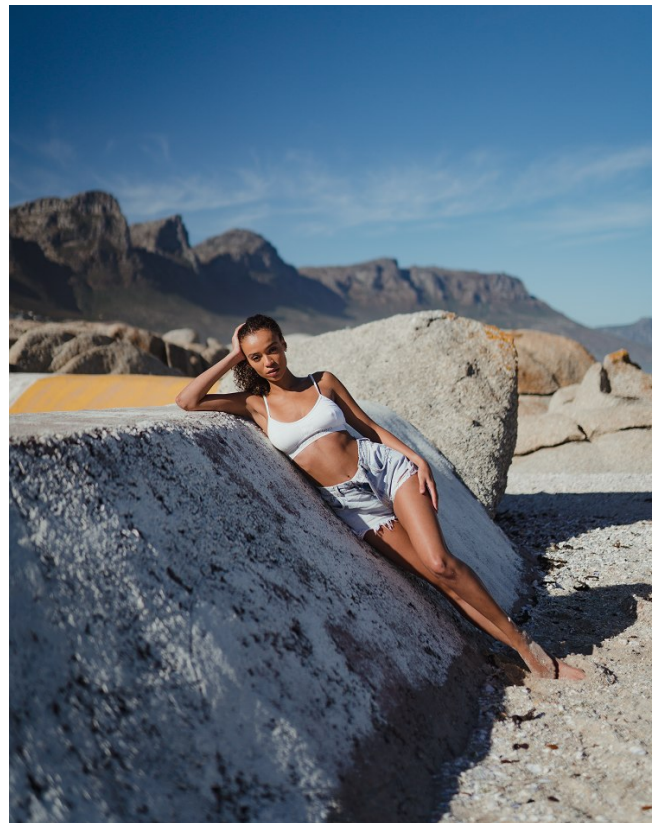

BOSS MODELS

CAPE TOWN

QINISO VAN DAMME

Height: 178cm Bust: 87cm Waist: 65cm Hips: 98cm Shoe: 6 UK Hair: Brunette Eyes: Brown