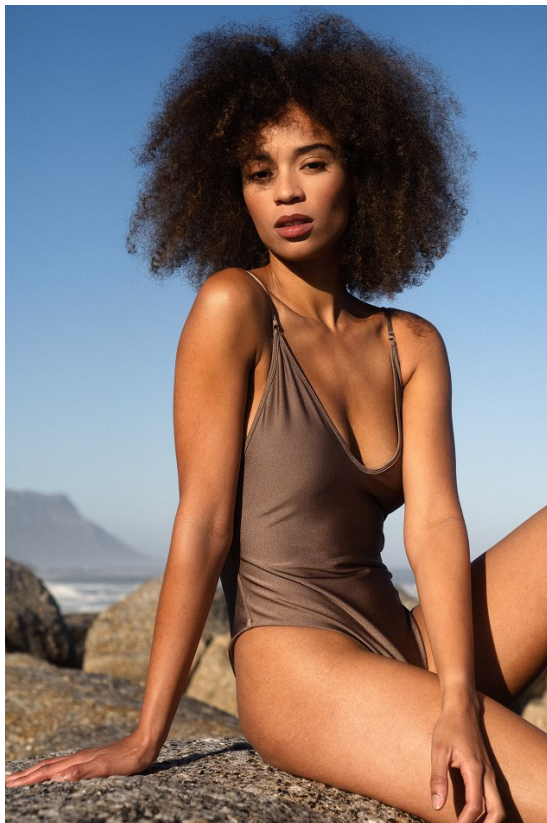

BOSS MODELS

CAPE TOWN

QINISO VAN DAMME

Height: 178cm Bust: 87cm Waist: 65cm Hips: 93cm Shoe: 6 UK Hair: Brunette Eyes: Brown

BOSS MODELS

CAPE TOWN

QINISO VAN DAMME

Height: 178cm Bust: 87cm Waist: 65cm Hips: 93cm Shoe: 6 UK Hair: Brunette Eyes: Brown