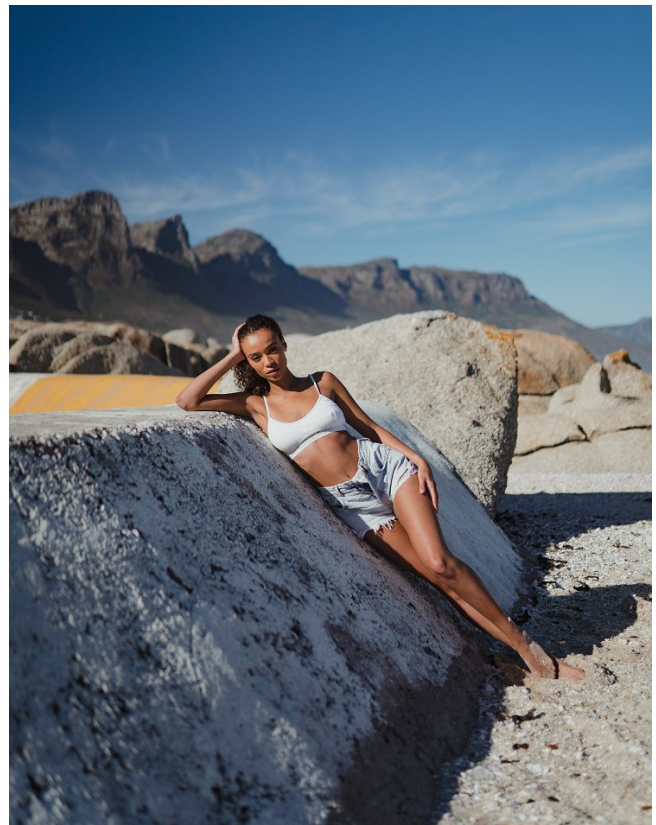

BOSS MODELS

CAPE TOWN

QINISO VAN DAMME

Height: 178cm Bust: 87cm Waist: 65cm Hips: 93cm Shoe: 6 UK Hair: Brunette Eyes: Brown

BOSS MODELS

CAPE TOWN

QINISO VAN DAMME

Height: 178cm Bust: 87cm Waist: 65cm Hips: 93cm Shoe: 6 UK Hair: Brunette Eyes: Brown