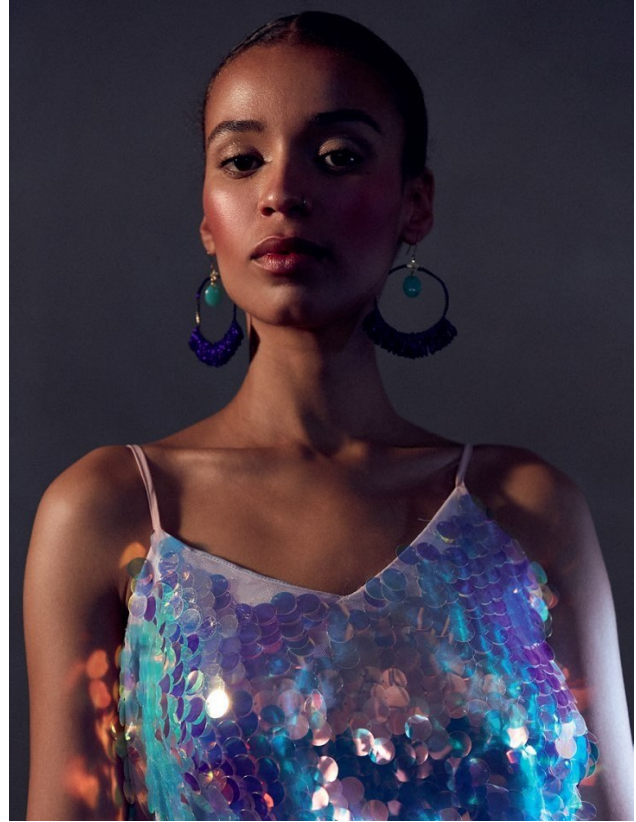

BOSS MODELS

CAPE TOWN

QINISO VAN DAMME

Height: 178cm Bust: 87cm Waist: 65cm Hips: 93cm Shoe: 6 UK Hair: Brunette Eyes: Brown