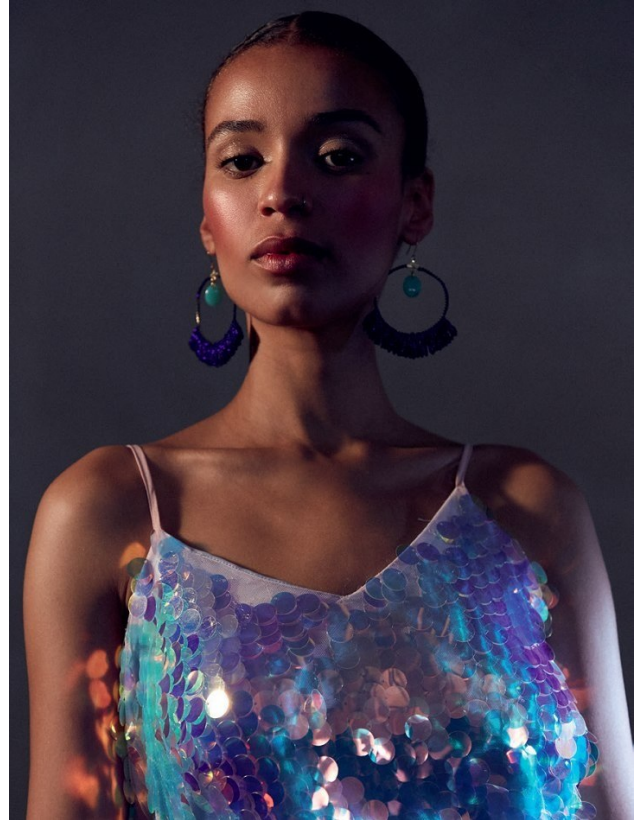

BOSS MODELS

CAPE TOWN

QINISO VAN DAMME

Height: 178cm Bust: 87cm Waist: 65cm Hips: 93cm Shoe: 6 UK Hair: Brunette Eyes: Brown