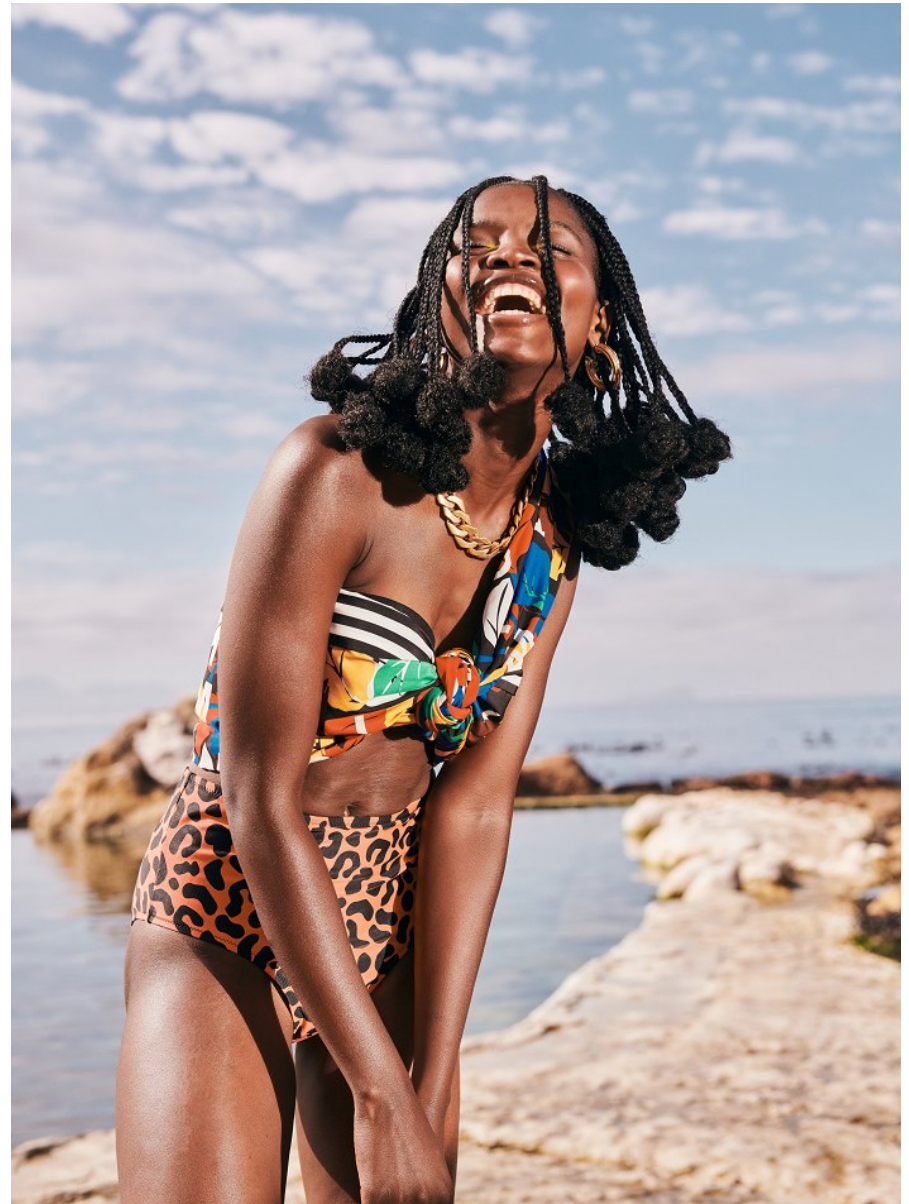

BOSS MODELS

CAPE TOWN

NOMA MOKONI

Height: 174cm Bust: 86cm Waist: 63cm Hips: 95cm Shoe: 6 UK Hair: Dark Black Eyes: Brown