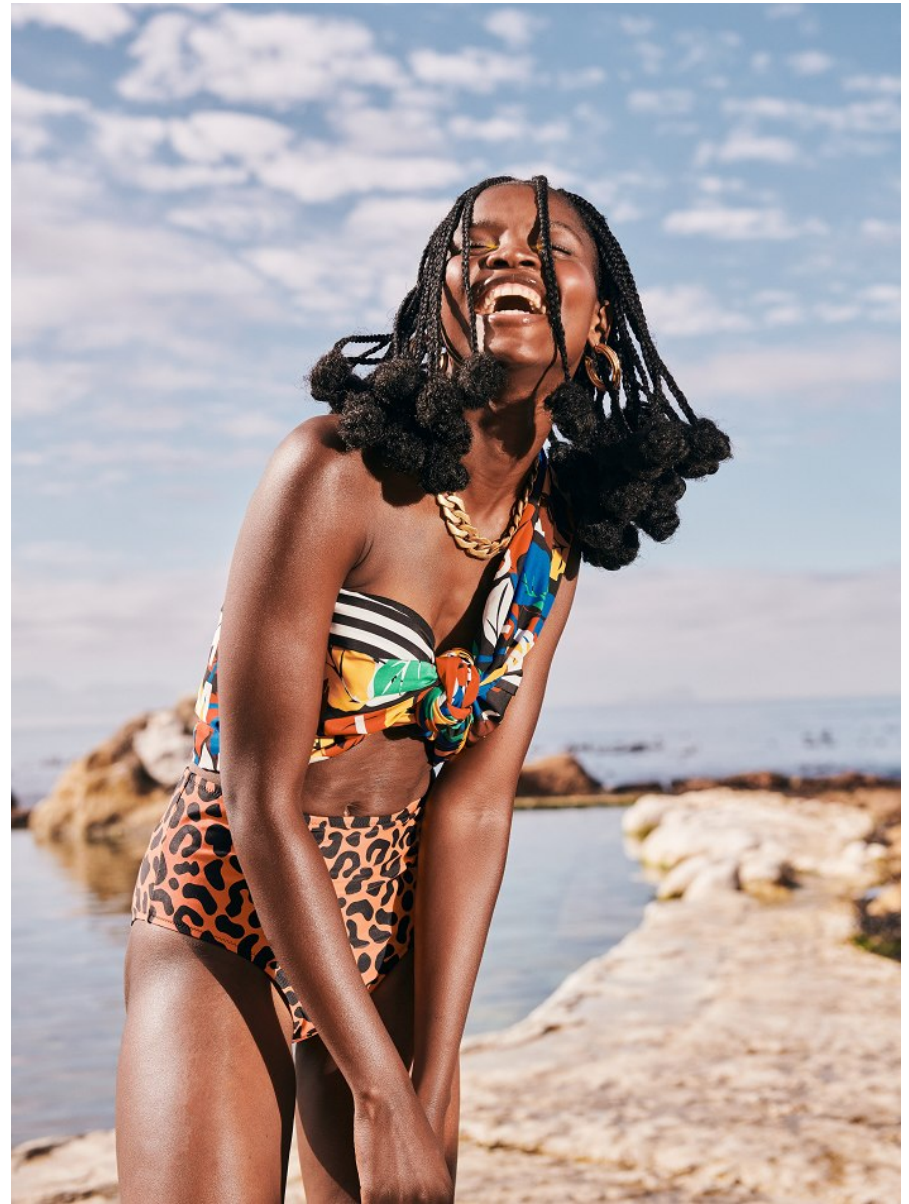

BOSS MODELS

CAPE TOWN

NOMA MOKONI

Height: 174cm Bust: 86cm Waist: 63cm Hips: 97cm Shoe: 6 UK Hair: Dark Black Eyes: Brown

BOSS MODELS

CAPE TOWN

NOMA MOKONI

Height: 174cm Bust: 86cm Waist: 63cm Hips: 97cm Shoe: 6 UK Hair: Dark Black Eyes: Brown

BOSS MODELS

CAPE TOWN

NOMA
Hat & Dress / Stylist's Own
Shoes / Mr Price

edit

NOMA
Bag / Cool Tabs
Suit / Andraa Willow
Hat & Scarf / Stylist's Own

edit

NOMA MOKONI

Height: 174cm Bust: 86cm Waist: 63cm Hips: 97cm Shoe: 6 UK Hair: Dark Black Eyes: Brown