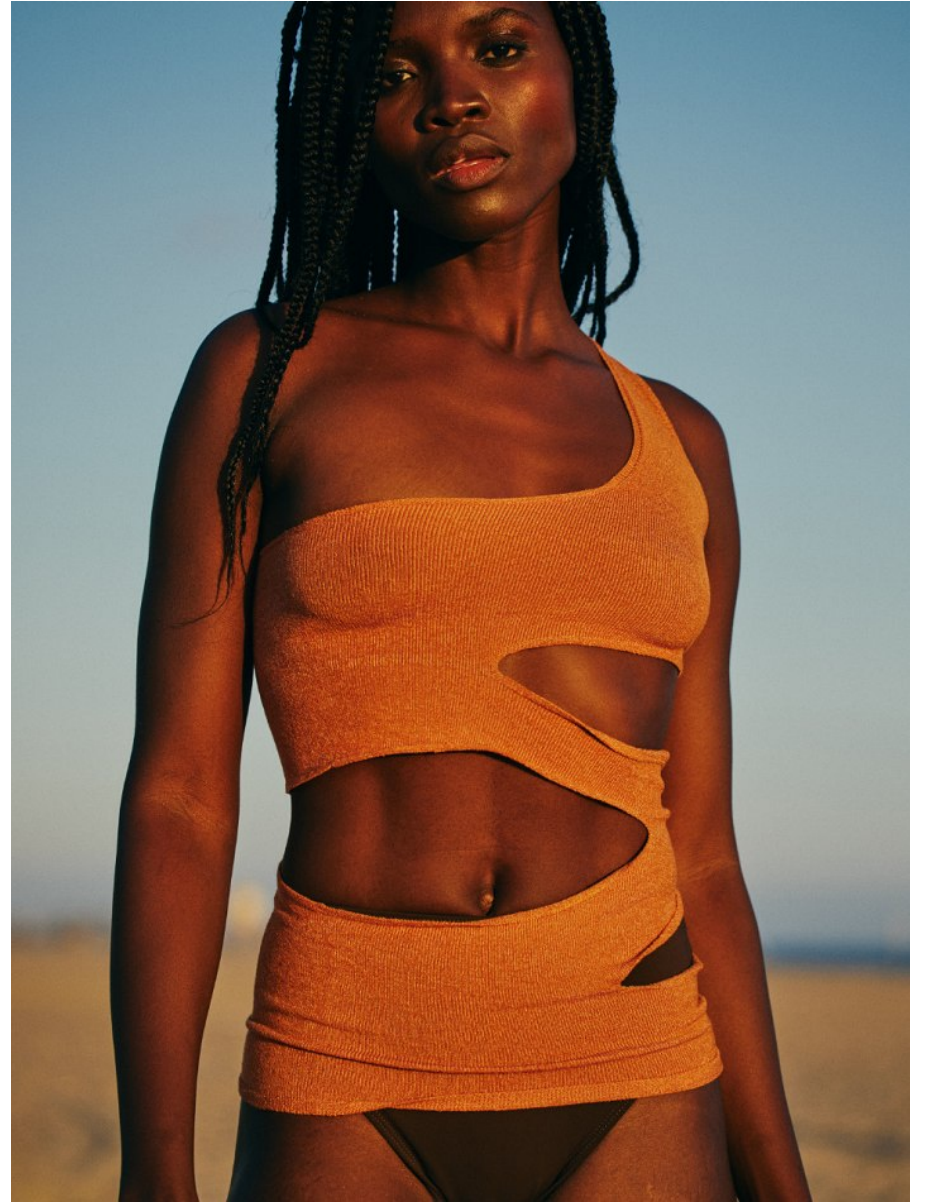

BOSS MODELS

CAPE TOWN

Height: 174cm Bust: 86cm Waist: 63cm Hips: 95cm Shoe: 6 UK Hair: Dark Black Eyes: Brown