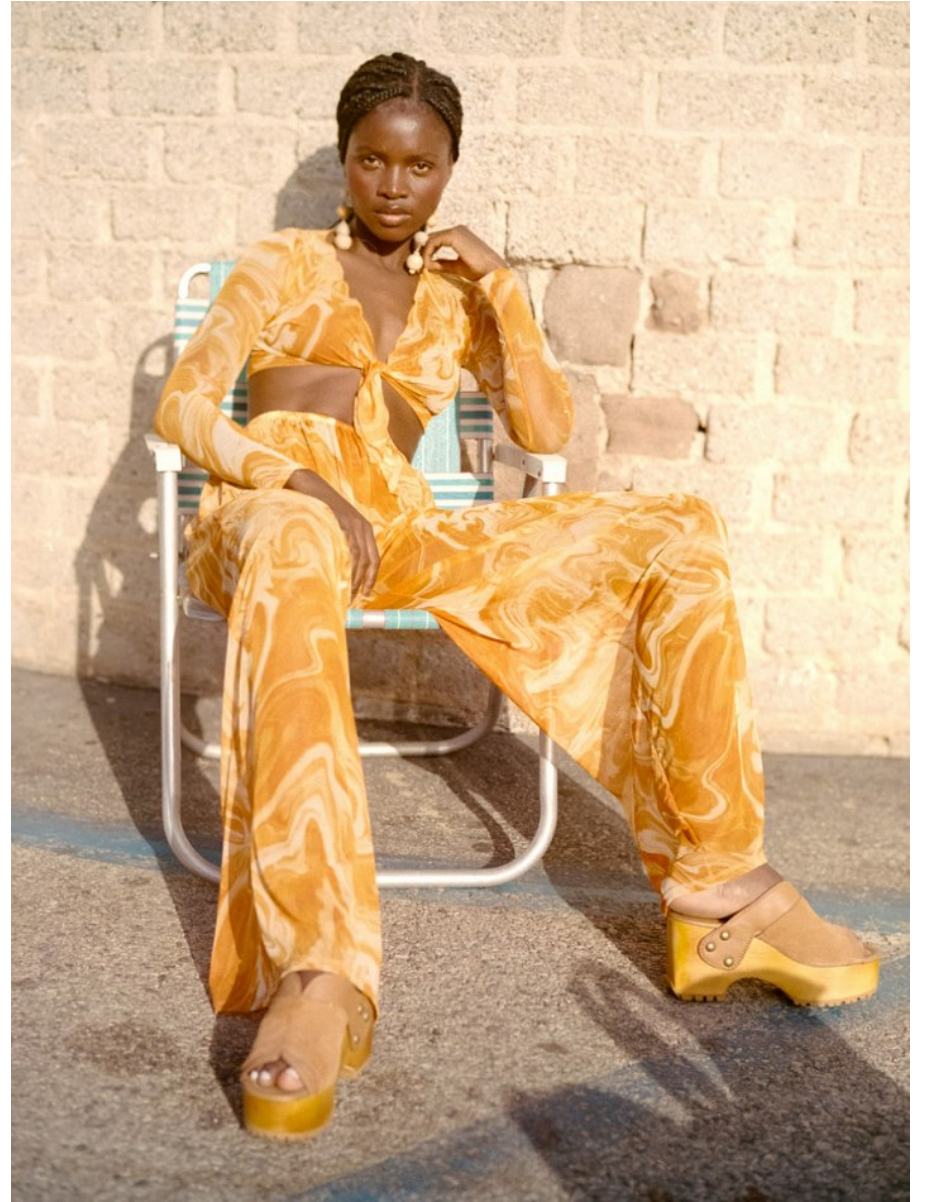

BOSS MODELS

CAPE TOWN

NOMA MOKONI

Height: 178cm Bust: 86cm Waist: 64cm Hips: 95cm Shoe: 6 UK Hair: Dark Black Eyes: Brown

BOSS MODELS

CAPE TOWN

NOMA MOKONI

Height: 178cm Bust: 86cm Waist: 64cm Hips: 95cm Shoe: 6 UK Hair: Dark Black Eyes: Brown