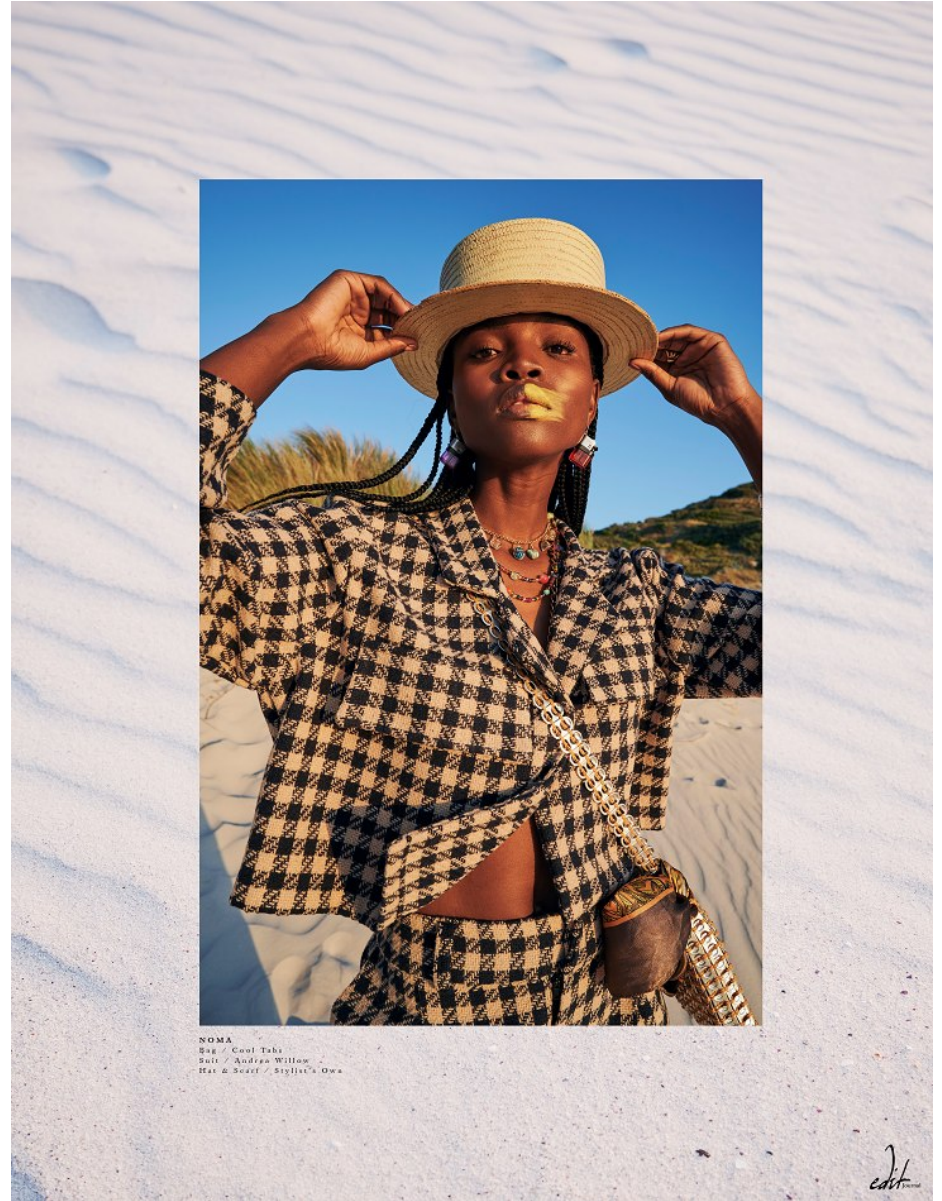

BOSS MODELS

CAPE TOWN

NOMA MOKONI

Height: 178cm Bust: 86cm Waist: 64cm Hips: 95cm Shoe: 6 UK Hair: Dark Black Eyes: Brown