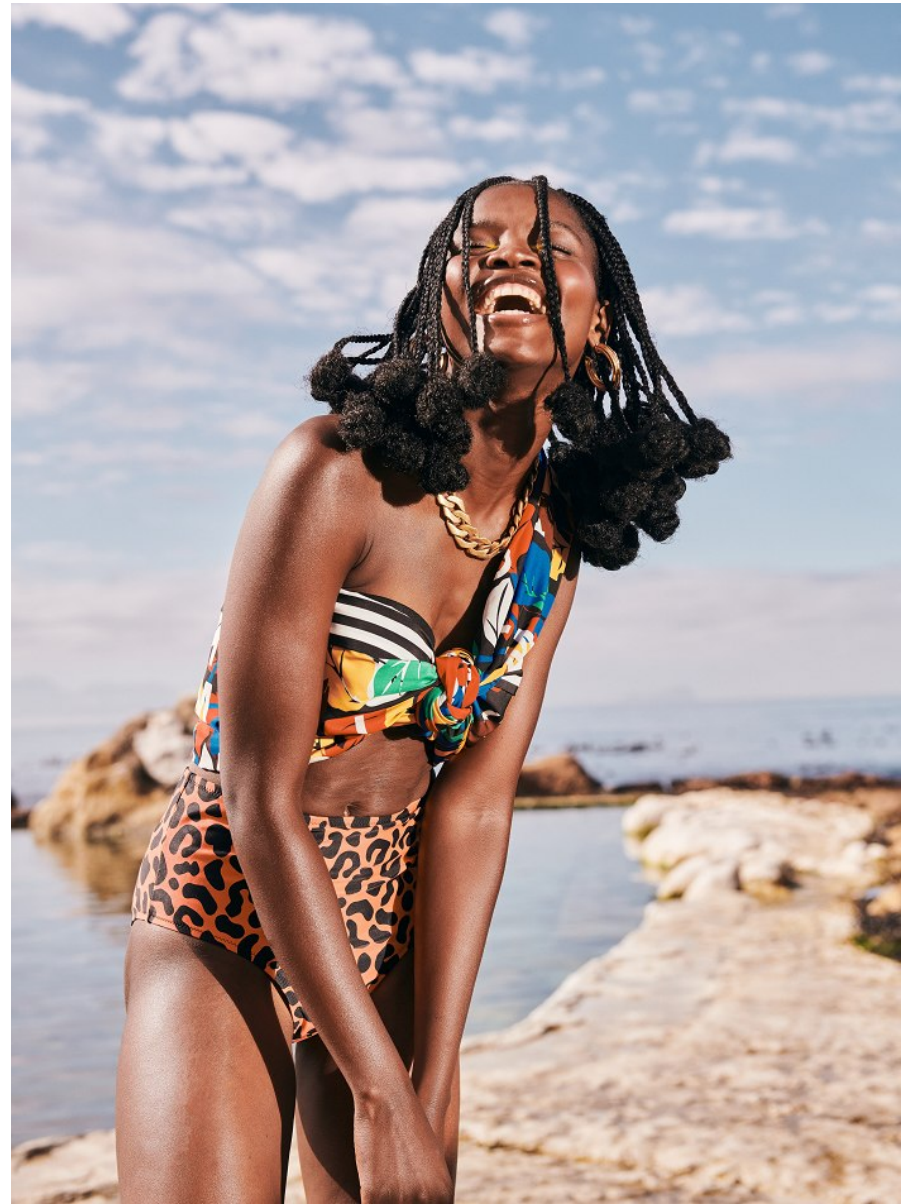

BOSS MODELS

CAPE TOWN

NOMA MOKONI

Height: 174cm Bust: 86cm Waist: 63cm Hips: 95cm Shoe: 6 UK Hair: Dark Black Eyes: Brown

BOSS MODELS

CAPE TOWN

NOMA MOKONI

Height: 174cm Bust: 86cm Waist: 63cm Hips: 95cm Shoe: 6 UK Hair: Dark Black Eyes: Brown

BOSS MODELS

CAPE TOWN

NOMA
Hat & Dress / Stylist's Own
Shoes / Mr Price

edit

NOMA
Bag / Cool Tabs
Suit / Andraa Willow
Hat & Scarf / Stylist's Own

edit

NOMA MOKONI

Height: 174cm Bust: 86cm Waist: 63cm Hips: 95cm Shoe: 6 UK Hair: Dark Black Eyes: Brown