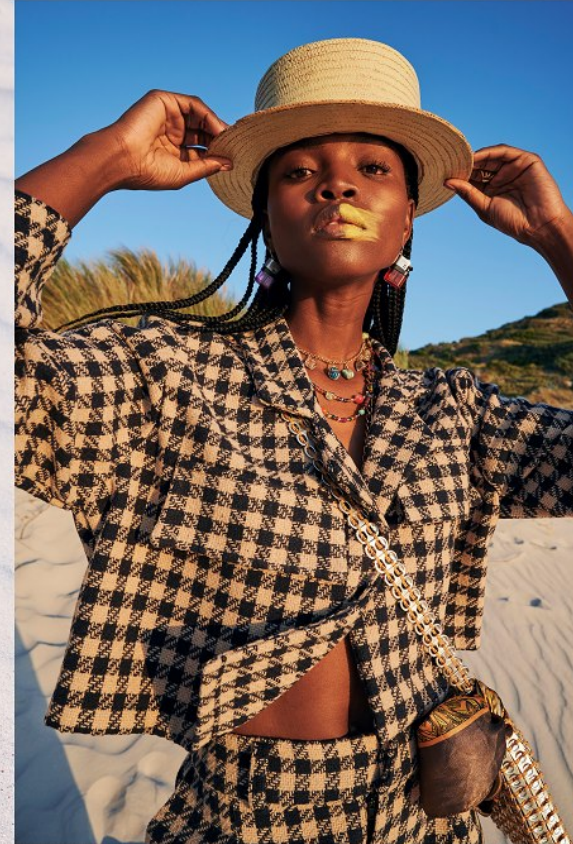

edit

NOMA MOKONI

Height: 174cm Bust: 86cm Waist: 63cm Hips: 95cm Shoe: 6 UK Hair: Dark Black Eyes: Brown