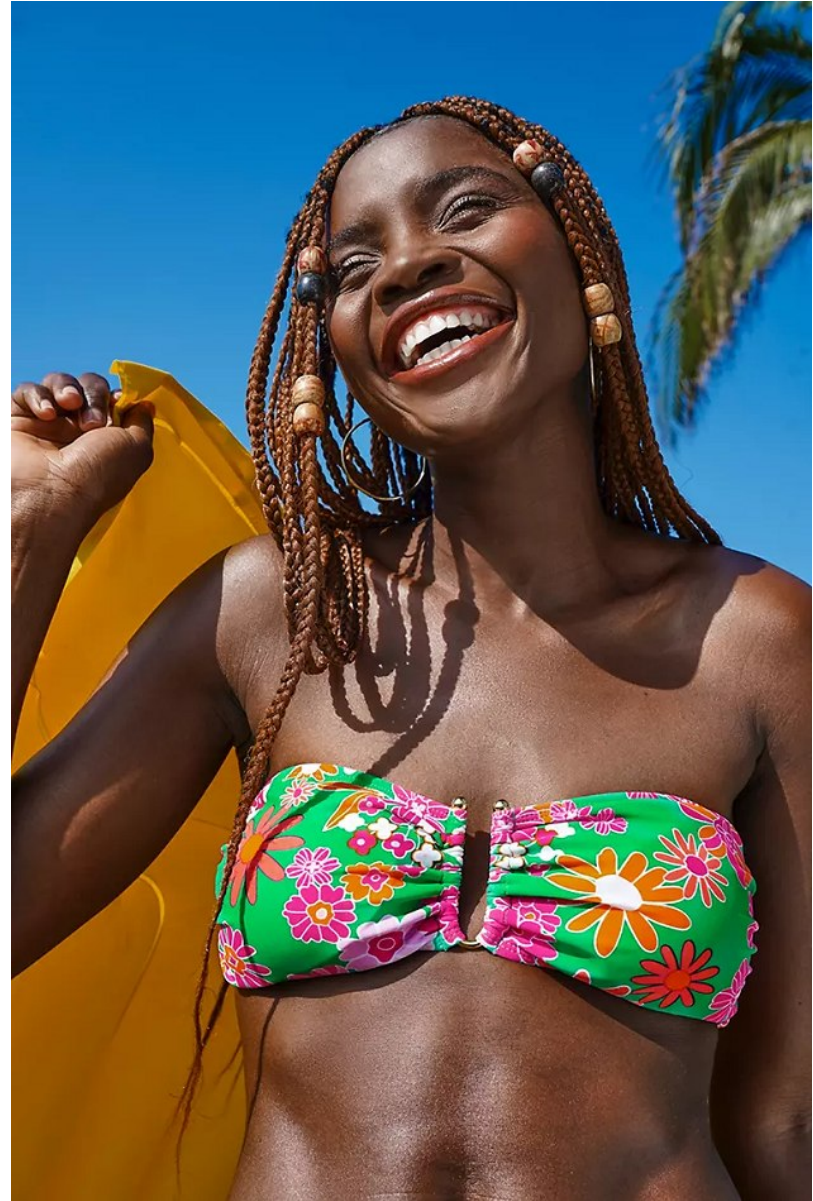

BOSS MODELS

CAPE TOWN

Height: 174cm Bust: 86cm Waist: 63cm Hips: 95cm Shoe: 6 UK Hair: Dark Black Eyes: Brown