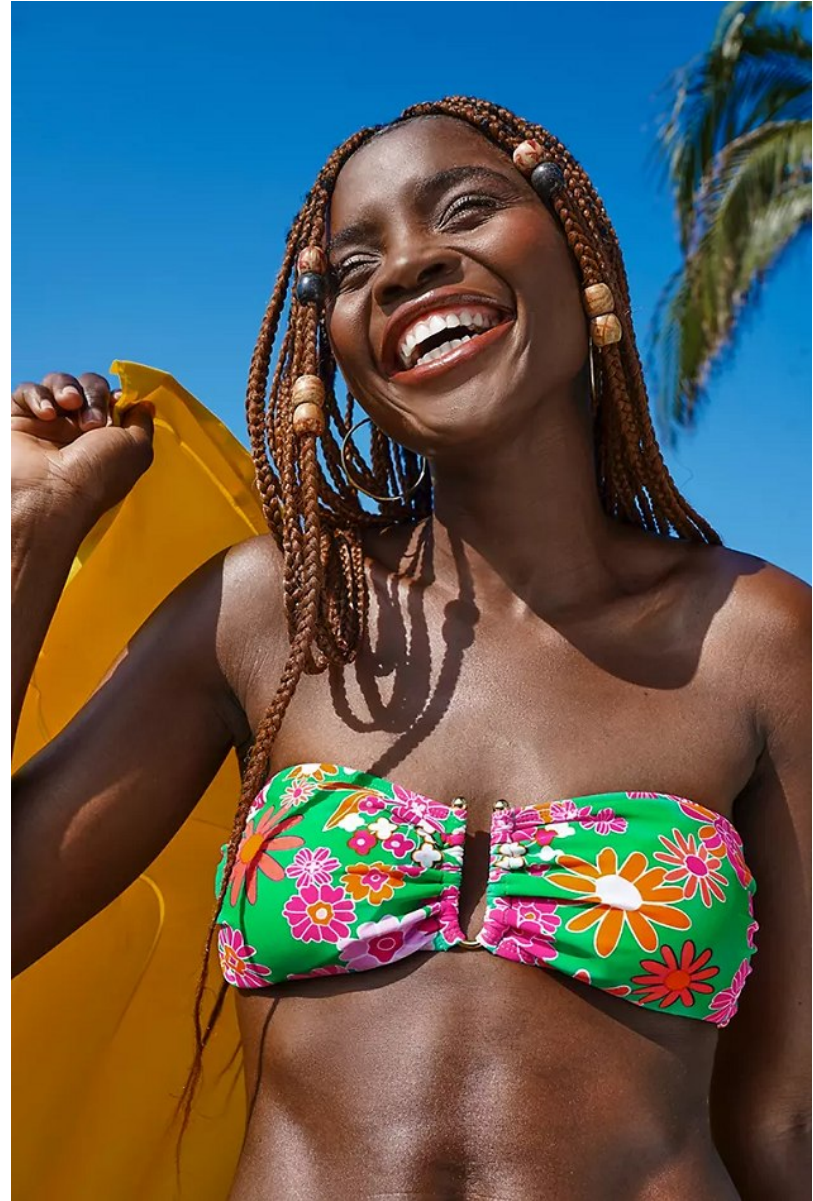

BOSS MODELS

CAPE TOWN

Height: 174cm Bust: 86cm Waist: 63cm Hips: 97cm Shoe: 6 UK Hair: Dark Black Eyes: Brown