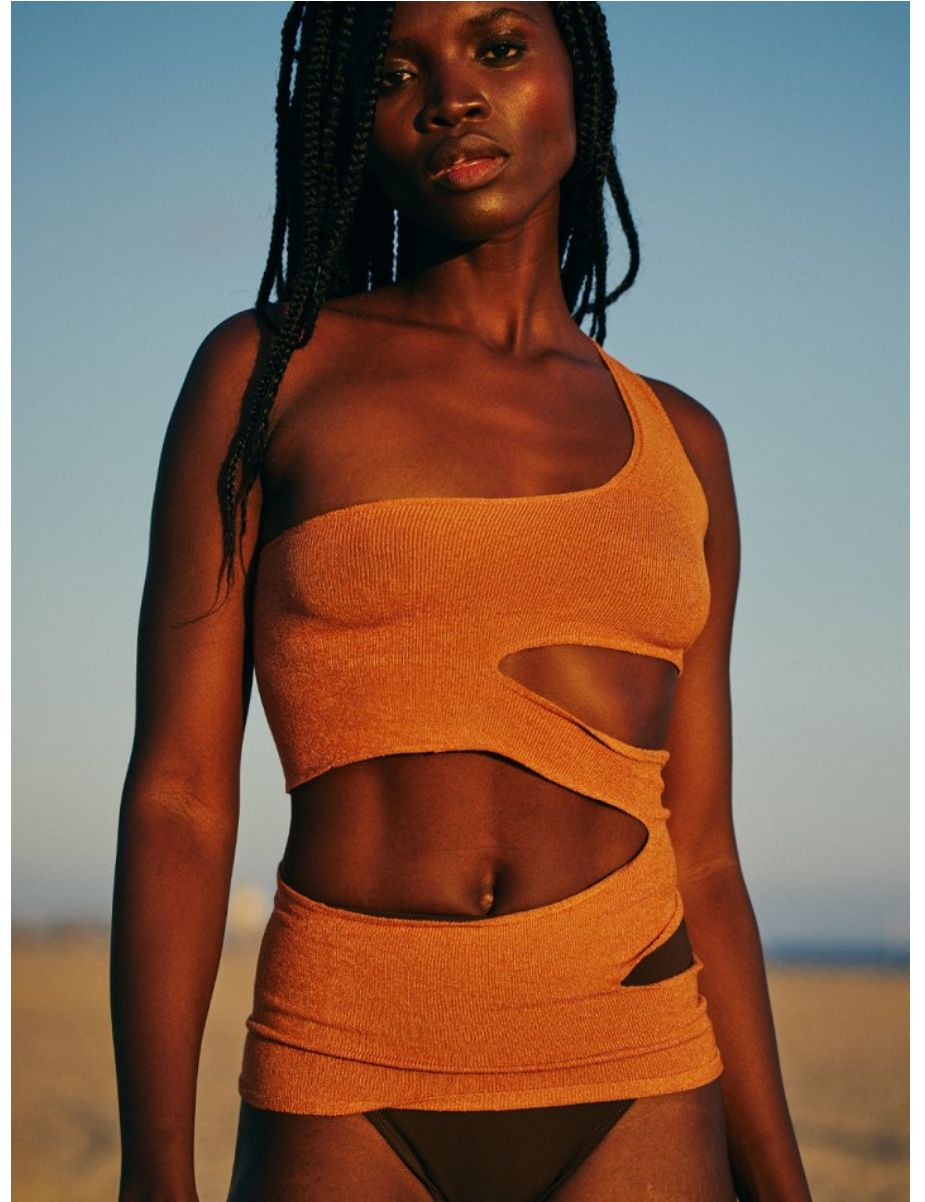

BOSS MODELS

CAPE TOWN

Height: 174cm Bust: 86cm Waist: 63cm Hips: 97cm Shoe: 6 UK Hair: Dark Black Eyes: Brown