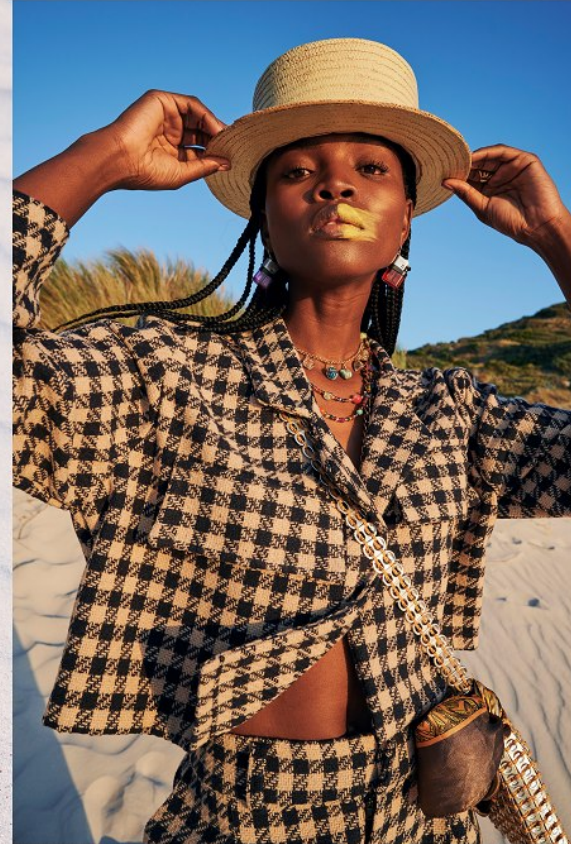

edit

NOMA MOKONI

Height: 174cm Bust: 86cm Waist: 63cm Hips: 95cm Shoe: 6 UK Hair: Dark Black Eyes: Brown