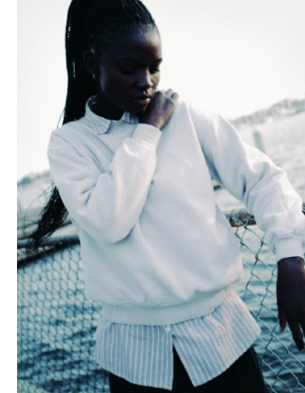

BOSS MODELS

CAPE TOWN

NOMA MOKONI

Height: 174cm Bust: 86cm Waist: 63cm Hips: 95cm Shoe: 6 UK Hair: Dark Black Eyes: Brown

BOSS MODELS

CAPE TOWN

SS22
Serving beauty looks
Get the hottest beauty trends for the season with these special offers
#IMTHEGAL

NOMA MOKONI

Height: 174cm Bust: 86cm Waist: 63cm Hips: 95cm Shoe: 6 UK Hair: Dark Black Eyes: Brown

BOSS MODELS

CAPE TOWN

NOMA MOKONI

Height: 174cm Bust: 86cm Waist: 63cm Hips: 95cm Shoe: 6 UK Hair: Dark Black Eyes: Brown