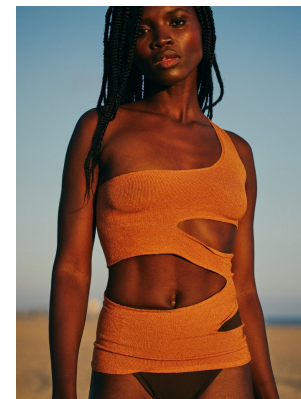

# BOSS MODELS

CAPE TOWN

**SS22**  
Serving  
beauty looks

Get the hottest beauty trends for the season with these special offers

#IMTHEGAL

NOMA MOKONI

Height: 174cm Bust: 86cm Waist: 63cm Hips: 95cm Shoe: 6 UK Hair: Dark Black Eyes: Brown