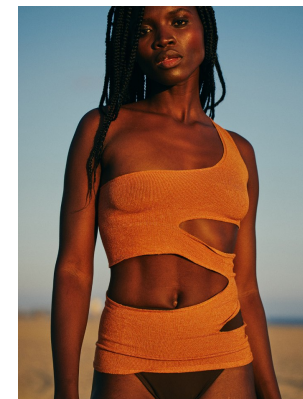

BOSS MODELS

CAPE TOWN

NOMA MOKONI

Height: 174cm Bust: 86cm Waist: 63cm Hips: 95cm Shoe: 6 UK Hair: Dark Black Eyes: Brown

BOSS MODELS

CAPE TOWN

A close-up shot of a woman's face. She has orange face paint around her eyes and mouth. Text on the right side of the image reads: "SS22 Serving beauty looks Get the hottest beauty trends for the season with these special offers #IMTHEGAL".

NOMA MOKONI

Height: 174cm Bust: 86cm Waist: 63cm Hips: 95cm Shoe: 6 UK Hair: Dark Black Eyes: Brown

BOSS MODELS

CAPE TOWN

NOMA MOKONI

Height: 174cm Bust: 86cm Waist: 63cm Hips: 95cm Shoe: 6 UK Hair: Dark Black Eyes: Brown