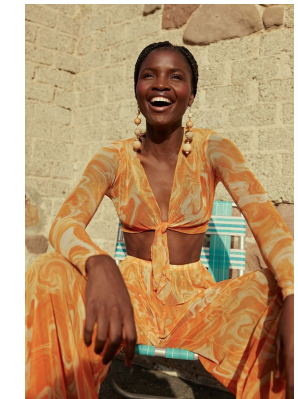

BOSS MODELS

CAPE TOWN

NOMA MOKONI

Height: 178cm Bust: 86cm Waist: 64cm Hips: 95cm Shoe: 6 UK Hair: Dark Black Eyes: Brown

BOSS MODELS

CAPE TOWN

SS22
Serving
beauty looks

Get the hottest beauty trends for the season with these special offers

#IMTHEGAL

NOMA MOKONI

Height: 178cm Bust: 86cm Waist: 64cm Hips: 95cm Shoe: 6 UK Hair: Dark Black Eyes: Brown

BOSS MODELS

CAPE TOWN

NOMA MOKONI

Height: 178cm Bust: 86cm Waist: 64cm Hips: 95cm Shoe: 6 UK Hair: Dark Black Eyes: Brown