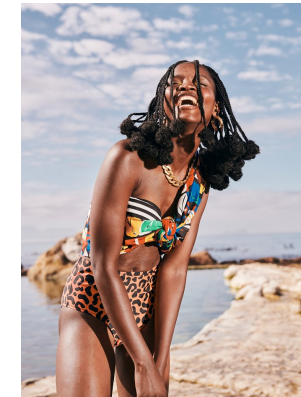

BOSS MODELS

CAPE TOWN

NOMA MOKONI

Height: 178cm Bust: 86cm Waist: 64cm Hips: 95cm Shoe: 6 UK Hair: Dark Black Eyes: Brown

BOSS MODELS

CAPE TOWN

SS22
Serving
beauty looks

Get the hottest beauty trends for the season with these special offers

#IMTHEGAL

NOMA MOKONI

Height: 178cm Bust: 86cm Waist: 64cm Hips: 95cm Shoe: 6 UK Hair: Dark Black Eyes: Brown

BOSS MODELS

CAPE TOWN

NOMA MOKONI

Height: 178cm Bust: 86cm Waist: 64cm Hips: 95cm Shoe: 6 UK Hair: Dark Black Eyes: Brown