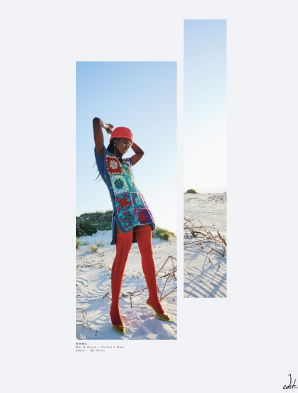

BOSS MODELS

CAPE TOWN

NOMA MOKONI

Height: 174cm Bust: 86cm Waist: 63cm Hips: 95cm Shoe: 6 UK Hair: Dark Black Eyes: Brown

BOSS MODELS

CAPE TOWN

A close-up shot of a woman's face. She has orange face paint around her eyes and mouth. Text on the right side of the image reads: "SS22 Serving beauty looks Get the hottest beauty trends for the season with these special offers #IMTHEGAL".

NOMA MOKONI

Height: 174cm Bust: 86cm Waist: 63cm Hips: 95cm Shoe: 6 UK Hair: Dark Black Eyes: Brown

BOSS MODELS

CAPE TOWN

NOMA MOKONI

Height: 174cm Bust: 86cm Waist: 63cm Hips: 95cm Shoe: 6 UK Hair: Dark Black Eyes: Brown