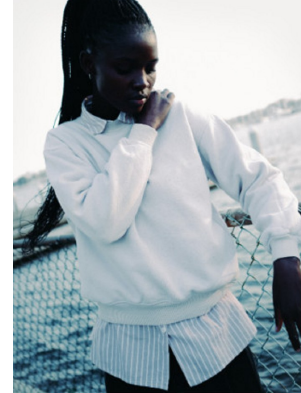

BOSS MODELS

CAPE TOWN

NOMA MOKONI

Height: 174cm Bust: 86cm Waist: 63cm Hips: 95cm Shoe: 6 UK Hair: Dark Black Eyes: Brown

BOSS MODELS

CAPE TOWN

SS22
Serving beauty looks
Get the hottest beauty trends for the season with these special offers
#IMTHEGAL

NOMA MOKONI

Height: 174cm Bust: 86cm Waist: 63cm Hips: 95cm Shoe: 6 UK Hair: Dark Black Eyes: Brown

BOSS MODELS

CAPE TOWN

NOMA MOKONI

Height: 174cm Bust: 86cm Waist: 63cm Hips: 95cm Shoe: 6 UK Hair: Dark Black Eyes: Brown