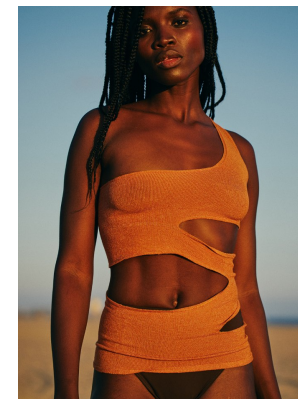

BOSS MODELS

CAPE TOWN

NOMA MOKONI

Height: 174cm Bust: 86cm Waist: 63cm Hips: 97cm Shoe: 6 UK Hair: Dark Black Eyes: Brown

BOSS MODELS

CAPE TOWN

SS22
Serving
beauty looks

Get the hottest beauty trends for the season with these special offers

#IMTHEGAL

NOMA MOKONI

Height: 174cm Bust: 86cm Waist: 63cm Hips: 97cm Shoe: 6 UK Hair: Dark Black Eyes: Brown

BOSS MODELS

CAPE TOWN

NOMA MOKONI

Height: 174cm Bust: 86cm Waist: 63cm Hips: 97cm Shoe: 6 UK Hair: Dark Black Eyes: Brown