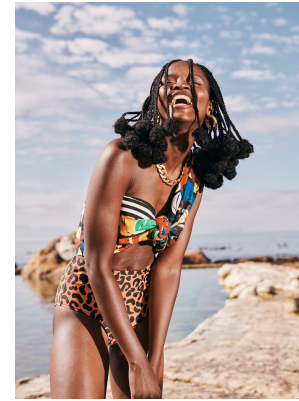

BOSS MODELS

CAPE TOWN

NOMA MOKONI

Height: 174cm Bust: 86cm Waist: 63cm Hips: 97cm Shoe: 6 UK Hair: Dark Black Eyes: Brown

BOSS MODELS

CAPE TOWN

SS22
Serving
beauty looks

Get the hottest beauty trends for the season with these special offers

#IMTHEGAL

NOMA MOKONI

Height: 174cm Bust: 86cm Waist: 63cm Hips: 97cm Shoe: 6 UK Hair: Dark Black Eyes: Brown

BOSS MODELS

CAPE TOWN

NOMA MOKONI

Height: 174cm Bust: 86cm Waist: 63cm Hips: 97cm Shoe: 6 UK Hair: Dark Black Eyes: Brown