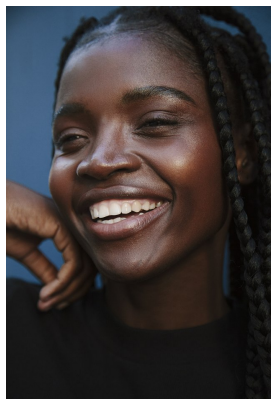

# BOSS MODELS

CAPE TOWN

## NOMA MOKONI

Height: 174cm Bust: 86cm Waist: 63cm Hips: 95cm Shoe: 6 UK Hair: Dark Black Eyes: Brown

# BOSS MODELS

CAPE TOWN

**SS22**  
Serving  
beauty looks

Get the hottest beauty trends for the season with these special offers

#IMTHEGAL

NOMA MOKONI

Height: 174cm Bust: 86cm Waist: 63cm Hips: 95cm Shoe: 6 UK Hair: Dark Black Eyes: Brown