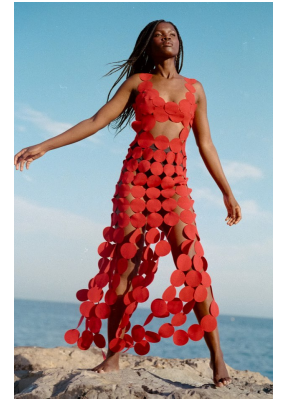

BOSS MODELS

CAPE TOWN

NOMA MOKONI

Height: 174cm Bust: 86cm Waist: 63cm Hips: 95cm Shoe: 6 UK Hair: Dark Black Eyes: Brown

BOSS MODELS

CAPE TOWN

SS22
Serving beauty looks
Get the hottest beauty trends for the season with these special offers
#IMTHEGAL

NOMA MOKONI

Height: 174cm Bust: 86cm Waist: 63cm Hips: 95cm Shoe: 6 UK Hair: Dark Black Eyes: Brown

BOSS MODELS

CAPE TOWN

NOMA MOKONI

Height: 174cm Bust: 86cm Waist: 63cm Hips: 95cm Shoe: 6 UK Hair: Dark Black Eyes: Brown