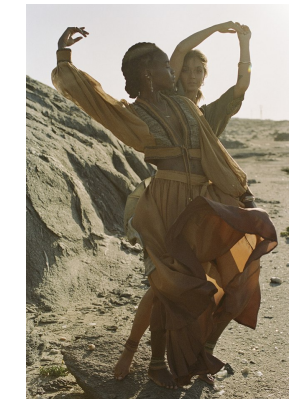

BOSS MODELS

CAPE TOWN

NOMA MOKONI

Height: 174cm Bust: 86cm Waist: 63cm Hips: 95cm Shoe: 6 UK Hair: Dark Black Eyes: Brown

BOSS MODELS

CAPE TOWN

SS22
Serving beauty looks
Get the hottest beauty trends for the season with these special offers
#IMTHEGAL

NOMA MOKONI

Height: 174cm Bust: 86cm Waist: 63cm Hips: 95cm Shoe: 6 UK Hair: Dark Black Eyes: Brown

BOSS MODELS

CAPE TOWN

NOMA MOKONI

Height: 174cm Bust: 86cm Waist: 63cm Hips: 95cm Shoe: 6 UK Hair: Dark Black Eyes: Brown