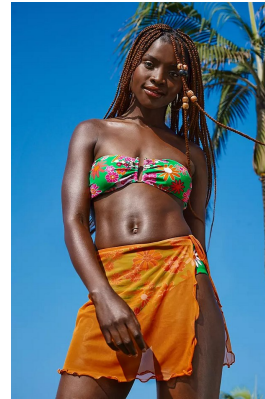

BOSS MODELS

CAPE TOWN

NOMA MOKONI

Height: 174cm Bust: 86cm Waist: 63cm Hips: 95cm Shoe: 6 UK Hair: Dark Black Eyes: Brown

BOSS MODELS

CAPE TOWN

SS22
Serving beauty looks
Get the hottest beauty trends for the season with these special offers
#IMTHEGAL

NOMA MOKONI

Height: 174cm Bust: 86cm Waist: 63cm Hips: 95cm Shoe: 6 UK Hair: Dark Black Eyes: Brown

BOSS MODELS

CAPE TOWN

NOMA MOKONI

Height: 174cm Bust: 86cm Waist: 63cm Hips: 95cm Shoe: 6 UK Hair: Dark Black Eyes: Brown