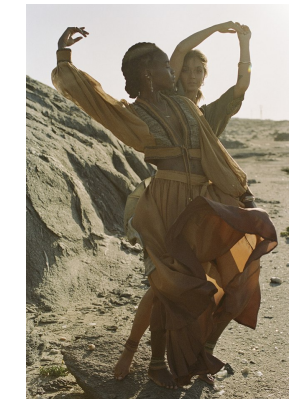

# BOSS MODELS

CAPE TOWN

## NOMA MOKONI

Height: 174cm Bust: 86cm Waist: 63cm Hips: 95cm Shoe: 6 UK Hair: Dark Black Eyes: Brown