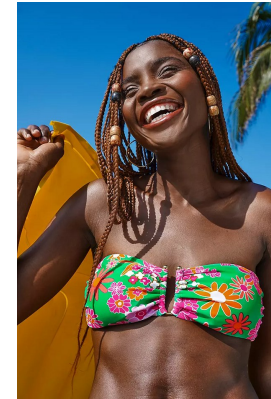

BOSS MODELS

CAPE TOWN

NOMA MOKONI

Height: 174cm Bust: 86cm Waist: 63cm Hips: 95cm Shoe: 6 UK Hair: Dark Black Eyes: Brown

BOSS MODELS

CAPE TOWN

SS22
Serving beauty looks
Get the hottest beauty trends for the season with these special offers
#IMTHEGAL

NOMA MOKONI

Height: 174cm Bust: 86cm Waist: 63cm Hips: 95cm Shoe: 6 UK Hair: Dark Black Eyes: Brown

BOSS MODELS

CAPE TOWN

NOMA MOKONI

Height: 174cm Bust: 86cm Waist: 63cm Hips: 95cm Shoe: 6 UK Hair: Dark Black Eyes: Brown