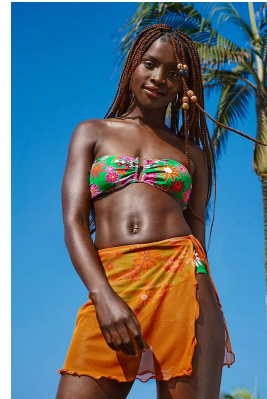

BOSS MODELS

CAPE TOWN

NOMA MOKONI

Height: 174cm Bust: 86cm Waist: 63cm Hips: 95cm Shoe: 6 UK Hair: Dark Black Eyes: Brown

BOSS MODELS

CAPE TOWN

SS22
Serving beauty looks
Get the hottest beauty trends for the season with these special offers
#IMTHEGAL

NOMA MOKONI

Height: 174cm Bust: 86cm Waist: 63cm Hips: 95cm Shoe: 6 UK Hair: Dark Black Eyes: Brown

BOSS MODELS

CAPE TOWN

NOMA MOKONI

Height: 174cm Bust: 86cm Waist: 63cm Hips: 95cm Shoe: 6 UK Hair: Dark Black Eyes: Brown