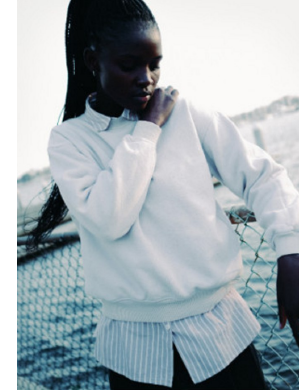

BOSS MODELS

CAPE TOWN

NOMA MOKONI

Height: 174cm Bust: 86cm Waist: 63cm Hips: 97cm Shoe: 6 UK Hair: Dark Black Eyes: Brown

BOSS MODELS

CAPE TOWN

SS22
Serving
beauty looks

Get the hottest beauty trends for the season with these special offers

#IMTHEGAL

NOMA MOKONI

Height: 174cm Bust: 86cm Waist: 63cm Hips: 97cm Shoe: 6 UK Hair: Dark Black Eyes: Brown

BOSS MODELS

CAPE TOWN

NOMA MOKONI

Height: 174cm Bust: 86cm Waist: 63cm Hips: 97cm Shoe: 6 UK Hair: Dark Black Eyes: Brown