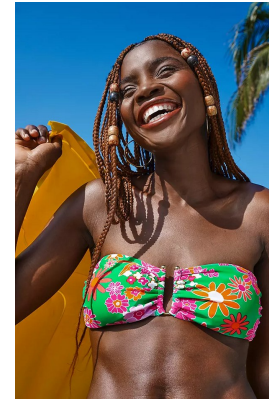

# BOSS MODELS

CAPE TOWN

## NOMA MOKONI

Height: 174cm Bust: 86cm Waist: 63cm Hips: 95cm Shoe: 6 UK Hair: Dark Black Eyes: Brown

# BOSS MODELS

CAPE TOWN

**SS22**  
Serving  
beauty looks

Get the hottest beauty trends for the season with these special offers

#IMTHEGAL

NOMA MOKONI

Height: 174cm Bust: 86cm Waist: 63cm Hips: 95cm Shoe: 6 UK Hair: Dark Black Eyes: Brown