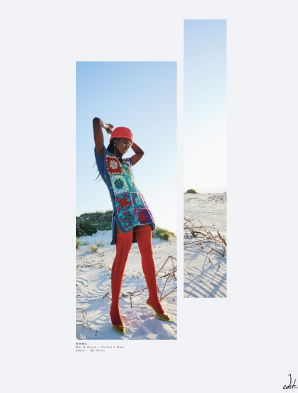

BOSS MODELS

CAPE TOWN

NOMA MOKONI

Height: 174cm Bust: 86cm Waist: 63cm Hips: 95cm Shoe: 6 UK Hair: Dark Black Eyes: Brown

BOSS MODELS

CAPE TOWN

SS22
Serving beauty looks
Get the hottest beauty trends for the season with these special offers
#IMTHEGAL

NOMA MOKONI

Height: 174cm Bust: 86cm Waist: 63cm Hips: 95cm Shoe: 6 UK Hair: Dark Black Eyes: Brown

BOSS MODELS

CAPE TOWN

NOMA MOKONI

Height: 174cm Bust: 86cm Waist: 63cm Hips: 95cm Shoe: 6 UK Hair: Dark Black Eyes: Brown