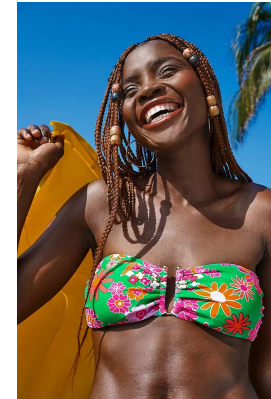

BOSS MODELS

CAPE TOWN

NOMA MOKONI

Height: 174cm Bust: 86cm Waist: 63cm Hips: 95cm Shoe: 6 UK Hair: Dark Black Eyes: Brown

BOSS MODELS

CAPE TOWN

A close-up shot of a woman's face. She has orange face paint around her eyes and mouth. Text on the right side of the image reads: "SS22 Serving beauty looks Get the hottest beauty trends for the season with these special offers #IMTHEGAL".

NOMA MOKONI

Height: 174cm Bust: 86cm Waist: 63cm Hips: 95cm Shoe: 6 UK Hair: Dark Black Eyes: Brown

BOSS MODELS

CAPE TOWN

NOMA MOKONI

Height: 174cm Bust: 86cm Waist: 63cm Hips: 95cm Shoe: 6 UK Hair: Dark Black Eyes: Brown