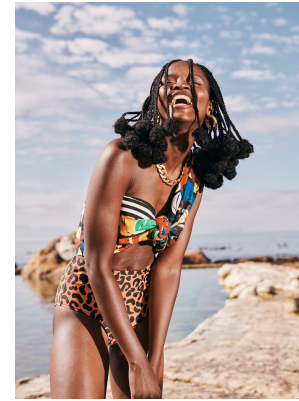

BOSS MODELS

CAPE TOWN

NOMA MOKONI

Height: 174cm Bust: 86cm Waist: 63cm Hips: 95cm Shoe: 6 UK Hair: Dark Black Eyes: Brown

BOSS MODELS

CAPE TOWN

SS22
Serving beauty looks
Get the hottest beauty trends for the season with these special offers
#IMTHEGAL

NOMA MOKONI

Height: 174cm Bust: 86cm Waist: 63cm Hips: 95cm Shoe: 6 UK Hair: Dark Black Eyes: Brown

BOSS MODELS

CAPE TOWN

NOMA MOKONI

Height: 174cm Bust: 86cm Waist: 63cm Hips: 95cm Shoe: 6 UK Hair: Dark Black Eyes: Brown