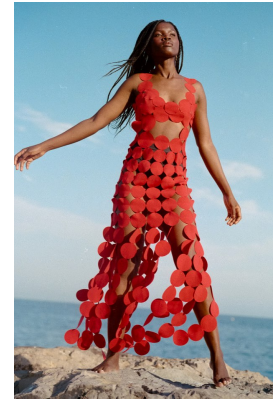

BOSS MODELS

CAPE TOWN

NOMA MOKONI

Height: 174cm Bust: 86cm Waist: 63cm Hips: 97cm Shoe: 6 UK Hair: Dark Black Eyes: Brown

BOSS MODELS

CAPE TOWN

SS22
Serving
beauty looks

Get the hottest beauty trends for the season with these special offers

#IMTHEGAL

NOMA MOKONI

Height: 174cm Bust: 86cm Waist: 63cm Hips: 97cm Shoe: 6 UK Hair: Dark Black Eyes: Brown

BOSS MODELS

CAPE TOWN

NOMA MOKONI

Height: 174cm Bust: 86cm Waist: 63cm Hips: 97cm Shoe: 6 UK Hair: Dark Black Eyes: Brown