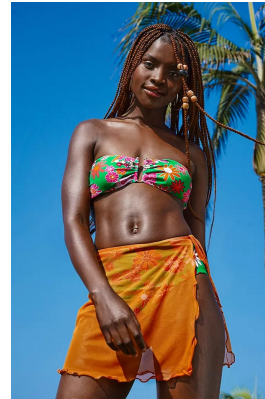

BOSS MODELS

CAPE TOWN

NOMA MOKONI

Height: 174cm Bust: 86cm Waist: 63cm Hips: 95cm Shoe: 6 UK Hair: Dark Black Eyes: Brown

BOSS MODELS

CAPE TOWN

A close-up shot of a woman's face. She has orange face paint around her eyes and mouth. Text on the right side of the image reads: "SS22 Serving beauty looks Get the hottest beauty trends for the season with these special offers #IMTHEGAL".

NOMA MOKONI

Height: 174cm Bust: 86cm Waist: 63cm Hips: 95cm Shoe: 6 UK Hair: Dark Black Eyes: Brown

BOSS MODELS

CAPE TOWN

NOMA MOKONI

Height: 174cm Bust: 86cm Waist: 63cm Hips: 95cm Shoe: 6 UK Hair: Dark Black Eyes: Brown