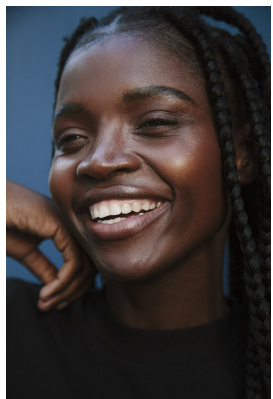

BOSS MODELS

CAPE TOWN

NOMA MOKONI

Height: 174cm Bust: 86cm Waist: 63cm Hips: 97cm Shoe: 6 UK Hair: Dark Black Eyes: Brown

BOSS MODELS

CAPE TOWN

SS22
Serving
beauty looks

Get the hottest beauty trends for the season with these special offers

#IMTHEGAL

NOMA MOKONI

Height: 174cm Bust: 86cm Waist: 63cm Hips: 97cm Shoe: 6 UK Hair: Dark Black Eyes: Brown

BOSS MODELS

CAPE TOWN

NOMA MOKONI

Height: 174cm Bust: 86cm Waist: 63cm Hips: 97cm Shoe: 6 UK Hair: Dark Black Eyes: Brown