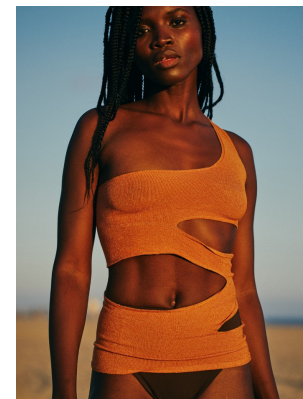

BOSS MODELS

CAPE TOWN

NOMA MOKONI

Height: 174cm Bust: 86cm Waist: 63cm Hips: 95cm Shoe: 6 UK Hair: Dark Black Eyes: Brown

BOSS MODELS

CAPE TOWN

SS22
Serving beauty looks
Get the hottest beauty trends for the season with these special offers
#IMTHEGAL

NOMA MOKONI

Height: 174cm Bust: 86cm Waist: 63cm Hips: 95cm Shoe: 6 UK Hair: Dark Black Eyes: Brown

BOSS MODELS

CAPE TOWN

NOMA MOKONI

Height: 174cm Bust: 86cm Waist: 63cm Hips: 95cm Shoe: 6 UK Hair: Dark Black Eyes: Brown