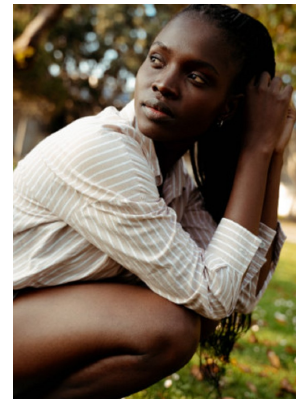

BOSS MODELS

CAPE TOWN

NOMA MOKONI

Height: 174cm Bust: 86cm Waist: 63cm Hips: 95cm Shoe: 6 UK Hair: Dark Black Eyes: Brown

BOSS MODELS

CAPE TOWN

A close-up shot of a woman's face. She has orange face paint around her eyes and mouth. Text on the right side of the image reads: "SS22 Serving beauty looks Get the hottest beauty trends for the season with these special offers #IMTHEGAL".

NOMA MOKONI

Height: 174cm Bust: 86cm Waist: 63cm Hips: 95cm Shoe: 6 UK Hair: Dark Black Eyes: Brown

BOSS MODELS

CAPE TOWN

NOMA MOKONI

Height: 174cm Bust: 86cm Waist: 63cm Hips: 95cm Shoe: 6 UK Hair: Dark Black Eyes: Brown