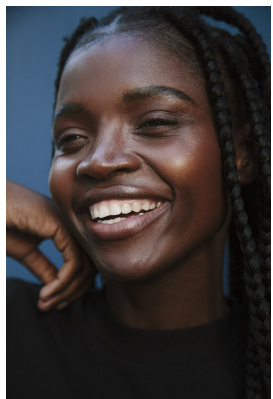

BOSS MODELS

CAPE TOWN

NOMA MOKONI

Height: 174cm Bust: 86cm Waist: 63cm Hips: 95cm Shoe: 6 UK Hair: Dark Black Eyes: Brown

BOSS MODELS

CAPE TOWN

A close-up shot of a woman's face. She has orange face paint around her eyes and mouth. Text on the right side of the image reads: "SS22 Serving beauty looks Get the hottest beauty trends for the season with these special offers #IMTHEGAL".

NOMA MOKONI

Height: 174cm Bust: 86cm Waist: 63cm Hips: 95cm Shoe: 6 UK Hair: Dark Black Eyes: Brown

BOSS MODELS

CAPE TOWN

NOMA MOKONI

Height: 174cm Bust: 86cm Waist: 63cm Hips: 95cm Shoe: 6 UK Hair: Dark Black Eyes: Brown