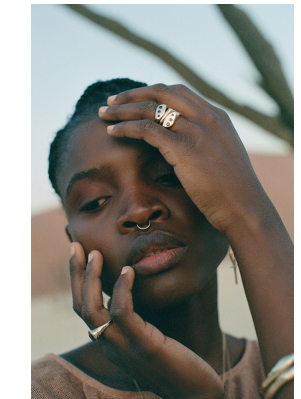

# BOSS MODELS

CAPE TOWN

## NOMA MOKONI

Height: 174cm Bust: 86cm Waist: 63cm Hips: 95cm Shoe: 6 UK Hair: Dark Black Eyes: Brown

# BOSS MODELS

CAPE TOWN

**SS22**  
Serving  
beauty looks

Get the hottest beauty trends for the season with these special offers

#IMTHEGAL

NOMA MOKONI

Height: 174cm Bust: 86cm Waist: 63cm Hips: 95cm Shoe: 6 UK Hair: Dark Black Eyes: Brown