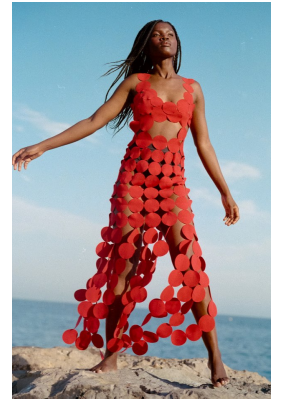

# BOSS MODELS

CAPE TOWN

## NOMA MOKONI

Height: 174cm Bust: 86cm Waist: 63cm Hips: 95cm Shoe: 6 UK Hair: Dark Black Eyes: Brown

# BOSS MODELS

CAPE TOWN

**SS22**  
Serving  
beauty looks

Get the hottest beauty trends for the season with these special offers

#IMTHEGAL

NOMA MOKONI

Height: 174cm Bust: 86cm Waist: 63cm Hips: 95cm Shoe: 6 UK Hair: Dark Black Eyes: Brown