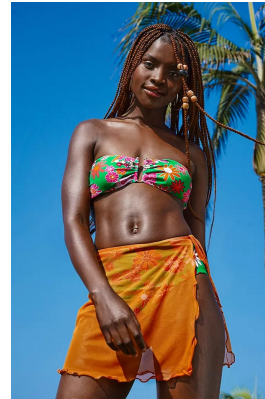

BOSS MODELS

CAPE TOWN

NOMA MOKONI

Height: 174cm Bust: 86cm Waist: 63cm Hips: 97cm Shoe: 6 UK Hair: Dark Black Eyes: Brown

BOSS MODELS

CAPE TOWN

SS22
Serving
beauty looks

Get the hottest beauty trends for the season with these special offers

#IMTHEGAL

NOMA MOKONI

Height: 174cm Bust: 86cm Waist: 63cm Hips: 97cm Shoe: 6 UK Hair: Dark Black Eyes: Brown

BOSS MODELS

CAPE TOWN

NOMA MOKONI

Height: 174cm Bust: 86cm Waist: 63cm Hips: 97cm Shoe: 6 UK Hair: Dark Black Eyes: Brown