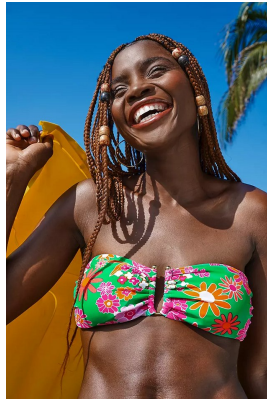

BOSS MODELS

CAPE TOWN

NOMA MOKONI

Height: 178cm Bust: 86cm Waist: 64cm Hips: 95cm Shoe: 6 UK Hair: Dark Black Eyes: Brown

BOSS MODELS

CAPE TOWN

SS22
Serving
beauty looks

Get the hottest beauty trends for the season with these special offers

#IMTHEGAL

NOMA MOKONI

Height: 178cm Bust: 86cm Waist: 64cm Hips: 95cm Shoe: 6 UK Hair: Dark Black Eyes: Brown

BOSS MODELS

CAPE TOWN

NOMA MOKONI

Height: 178cm Bust: 86cm Waist: 64cm Hips: 95cm Shoe: 6 UK Hair: Dark Black Eyes: Brown