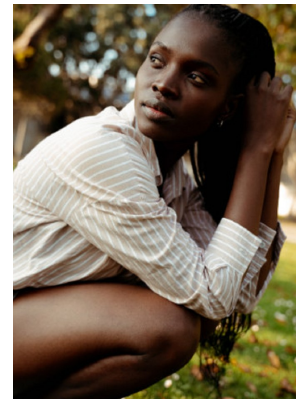

BOSS MODELS

CAPE TOWN

NOMA MOKONI

Height: 174cm Bust: 86cm Waist: 63cm Hips: 95cm Shoe: 6 UK Hair: Dark Black Eyes: Brown

BOSS MODELS

CAPE TOWN

SS22
Serving beauty looks
Get the hottest beauty trends for the season with these special offers
#IMTHEGAL

NOMA MOKONI

Height: 174cm Bust: 86cm Waist: 63cm Hips: 95cm Shoe: 6 UK Hair: Dark Black Eyes: Brown

BOSS MODELS

CAPE TOWN

NOMA MOKONI

Height: 174cm Bust: 86cm Waist: 63cm Hips: 95cm Shoe: 6 UK Hair: Dark Black Eyes: Brown