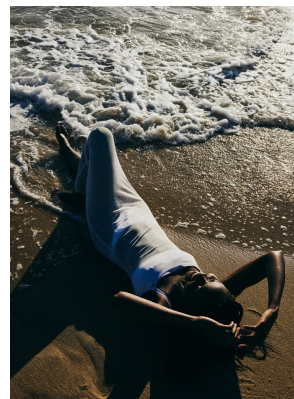

BOSS MODELS

CAPE TOWN

NOMA MOKONI

Height: 174cm Bust: 86cm Waist: 63cm Hips: 95cm Shoe: 6 UK Hair: Dark Black Eyes: Brown

BOSS MODELS

CAPE TOWN

SS22
Serving beauty looks
Get the hottest beauty trends for the season with these special offers
#IMTHEGAL

NOMA MOKONI

Height: 174cm Bust: 86cm Waist: 63cm Hips: 95cm Shoe: 6 UK Hair: Dark Black Eyes: Brown

BOSS MODELS

CAPE TOWN

NOMA MOKONI

Height: 174cm Bust: 86cm Waist: 63cm Hips: 95cm Shoe: 6 UK Hair: Dark Black Eyes: Brown