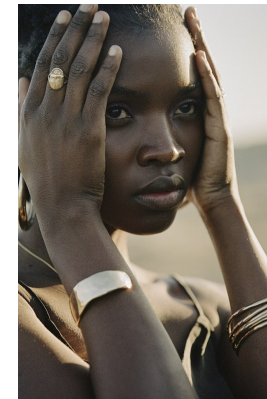

BOSS MODELS

CAPE TOWN

NOMA MOKONI

Height: 174cm Bust: 86cm Waist: 63cm Hips: 97cm Shoe: 6 UK Hair: Dark Black Eyes: Brown

BOSS MODELS

CAPE TOWN

SS22
Serving
beauty looks

Get the hottest beauty trends for the season with these special offers

#IMTHEGAL

NOMA MOKONI

Height: 174cm Bust: 86cm Waist: 63cm Hips: 97cm Shoe: 6 UK Hair: Dark Black Eyes: Brown

BOSS MODELS

CAPE TOWN

NOMA MOKONI

Height: 174cm Bust: 86cm Waist: 63cm Hips: 97cm Shoe: 6 UK Hair: Dark Black Eyes: Brown