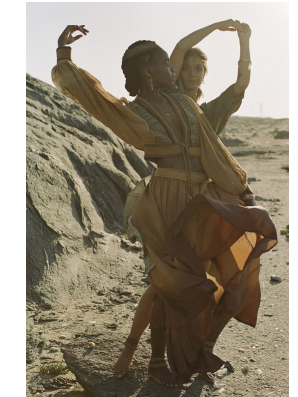

BOSS MODELS

CAPE TOWN

NOMA MOKONI

Height: 174cm Bust: 86cm Waist: 63cm Hips: 97cm Shoe: 6 UK Hair: Dark Black Eyes: Brown

BOSS MODELS

CAPE TOWN

SS22
Serving
beauty looks

Get the hottest beauty trends for the season with these special offers

#IMTHEGAL

NOMA MOKONI

Height: 174cm Bust: 86cm Waist: 63cm Hips: 97cm Shoe: 6 UK Hair: Dark Black Eyes: Brown

BOSS MODELS

CAPE TOWN

NOMA MOKONI

Height: 174cm Bust: 86cm Waist: 63cm Hips: 97cm Shoe: 6 UK Hair: Dark Black Eyes: Brown