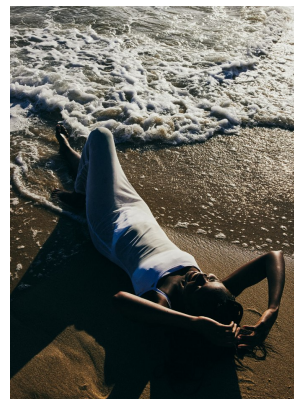

# BOSS MODELS

CAPE TOWN

**SS22**  
Serving  
beauty looks

Get the hottest beauty trends for the season with these special offers

#IMTHEGAL

NOMA MOKONI

Height: 174cm Bust: 86cm Waist: 63cm Hips: 95cm Shoe: 6 UK Hair: Dark Black Eyes: Brown