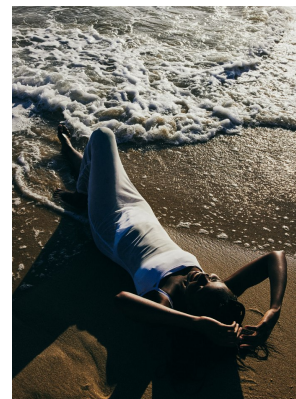

BOSS MODELS

CAPE TOWN

NOMA MOKONI

Height: 174cm Bust: 86cm Waist: 63cm Hips: 95cm Shoe: 6 UK Hair: Dark Black Eyes: Brown

BOSS MODELS

CAPE TOWN

SS22
Serving beauty looks
Get the hottest beauty trends for the season with these special offers
#IMTHEGAL

NOMA MOKONI

Height: 174cm Bust: 86cm Waist: 63cm Hips: 95cm Shoe: 6 UK Hair: Dark Black Eyes: Brown

BOSS MODELS

CAPE TOWN

NOMA MOKONI

Height: 174cm Bust: 86cm Waist: 63cm Hips: 95cm Shoe: 6 UK Hair: Dark Black Eyes: Brown