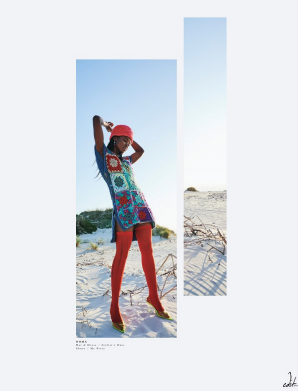

# BOSS MODELS

CAPE TOWN

## NOMA MOKONI

Height: 174cm Bust: 86cm Waist: 63cm Hips: 95cm Shoe: 6 UK Hair: Dark Black Eyes: Brown

# BOSS MODELS

CAPE TOWN

**SS22**  
Serving  
beauty looks

Get the hottest beauty trends for the season with these special offers

#IMTHEGAL

NOMA MOKONI

Height: 174cm Bust: 86cm Waist: 63cm Hips: 95cm Shoe: 6 UK Hair: Dark Black Eyes: Brown