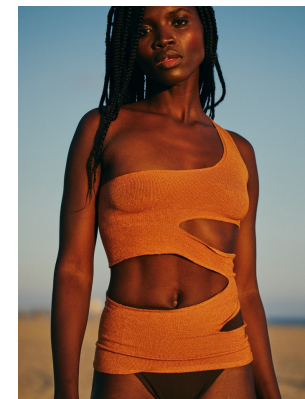

BOSS MODELS

CAPE TOWN

NOMA MOKONI

Height: 174cm Bust: 86cm Waist: 63cm Hips: 95cm Shoe: 6 UK Hair: Dark Black Eyes: Brown

BOSS MODELS

CAPE TOWN

SS22
Serving beauty looks
Get the hottest beauty trends for the season with these special offers
#IMTHEGAL

NOMA MOKONI

Height: 174cm Bust: 86cm Waist: 63cm Hips: 95cm Shoe: 6 UK Hair: Dark Black Eyes: Brown

BOSS MODELS

CAPE TOWN

NOMA MOKONI

Height: 174cm Bust: 86cm Waist: 63cm Hips: 95cm Shoe: 6 UK Hair: Dark Black Eyes: Brown