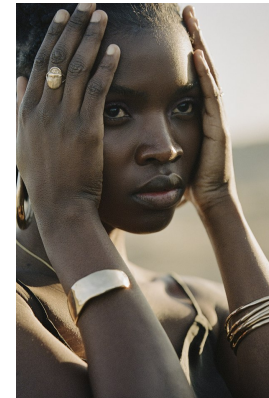

BOSS MODELS

CAPE TOWN

NOMA MOKONI

Height: 174cm Bust: 86cm Waist: 63cm Hips: 95cm Shoe: 6 UK Hair: Dark Black Eyes: Brown

BOSS MODELS

CAPE TOWN

SS22
Serving beauty looks
Get the hottest beauty trends for the season with these special offers
#IMTHEGAL

NOMA MOKONI

Height: 174cm Bust: 86cm Waist: 63cm Hips: 95cm Shoe: 6 UK Hair: Dark Black Eyes: Brown

BOSS MODELS

CAPE TOWN

NOMA MOKONI

Height: 174cm Bust: 86cm Waist: 63cm Hips: 95cm Shoe: 6 UK Hair: Dark Black Eyes: Brown