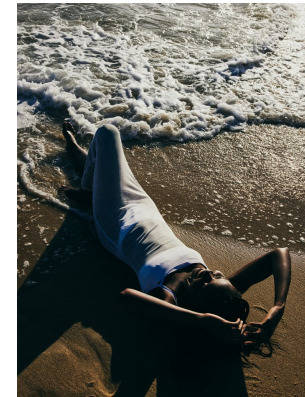

NOMA MOKONI

Height: 178cm Bust: 86cm Waist: 64cm Hips: 95cm Shoe: 6 UK Hair: Dark Black Eyes: Brown