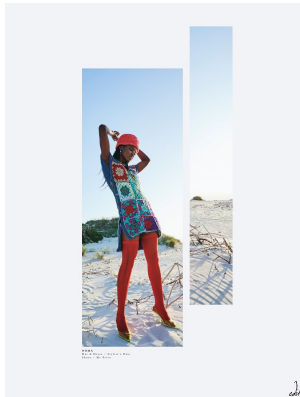

BOSS MODELS

CAPE TOWN

NOMA MOKONI

Height: 178cm Bust: 86cm Waist: 64cm Hips: 95cm Shoe: 6 UK Hair: Dark Black Eyes: Brown

BOSS MODELS

CAPE TOWN

SS22
Serving
beauty looks

Get the hottest beauty trends for the season with these special offers

#IMTHEGAL

NOMA MOKONI

Height: 178cm Bust: 86cm Waist: 64cm Hips: 95cm Shoe: 6 UK Hair: Dark Black Eyes: Brown

BOSS MODELS

CAPE TOWN

NOMA MOKONI

Height: 178cm Bust: 86cm Waist: 64cm Hips: 95cm Shoe: 6 UK Hair: Dark Black Eyes: Brown