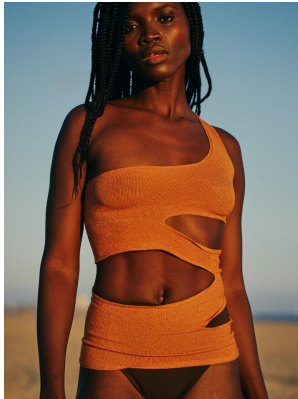

BOSS MODELS

CAPE TOWN

NOMA MOKONI

Height: 178cm Bust: 86cm Waist: 64cm Hips: 95cm Shoe: 6 UK Hair: Dark Black Eyes: Brown

BOSS MODELS

CAPE TOWN

SS22
Serving
beauty looks

Get the hottest beauty trends for the season with these special offers

#IMTHEGAL

NOMA MOKONI

Height: 178cm Bust: 86cm Waist: 64cm Hips: 95cm Shoe: 6 UK Hair: Dark Black Eyes: Brown

BOSS MODELS

CAPE TOWN

NOMA MOKONI

Height: 178cm Bust: 86cm Waist: 64cm Hips: 95cm Shoe: 6 UK Hair: Dark Black Eyes: Brown