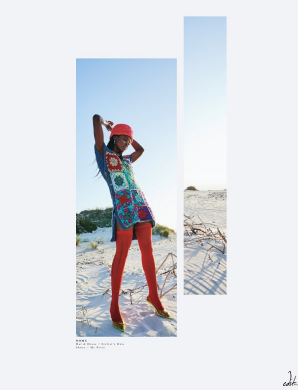

BOSS MODELS

CAPE TOWN

NOMA MOKONI

Height: 174cm Bust: 86cm Waist: 63cm Hips: 97cm Shoe: 6 UK Hair: Dark Black Eyes: Brown

BOSS MODELS

CAPE TOWN

SS22
Serving
beauty looks

Get the hottest beauty trends for the season with these special offers

#IMTHEGAL

NOMA MOKONI

Height: 174cm Bust: 86cm Waist: 63cm Hips: 97cm Shoe: 6 UK Hair: Dark Black Eyes: Brown

BOSS MODELS

CAPE TOWN

NOMA MOKONI

Height: 174cm Bust: 86cm Waist: 63cm Hips: 97cm Shoe: 6 UK Hair: Dark Black Eyes: Brown