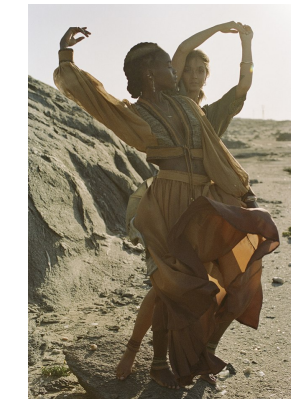

BOSS MODELS

CAPE TOWN

NOMA MOKONI

Height: 174cm Bust: 86cm Waist: 63cm Hips: 95cm Shoe: 6 UK Hair: Dark Black Eyes: Brown

BOSS MODELS

CAPE TOWN

A close-up shot of a woman's face. She has orange face paint around her eyes and mouth. Text on the right side of the image reads: "SS22 Serving beauty looks Get the hottest beauty trends for the season with these special offers #IMTHEGAL".

NOMA MOKONI

Height: 174cm Bust: 86cm Waist: 63cm Hips: 95cm Shoe: 6 UK Hair: Dark Black Eyes: Brown

BOSS MODELS

CAPE TOWN

NOMA MOKONI

Height: 174cm Bust: 86cm Waist: 63cm Hips: 95cm Shoe: 6 UK Hair: Dark Black Eyes: Brown