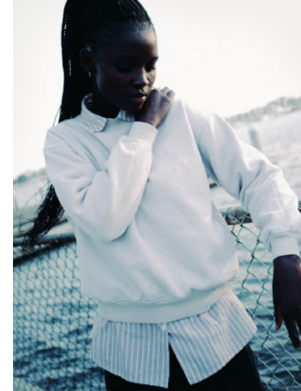

# BOSS MODELS

CAPE TOWN

## NOMA MOKONI

Height: 174cm Bust: 86cm Waist: 63cm Hips: 95cm Shoe: 6 UK Hair: Dark Black Eyes: Brown

# BOSS MODELS

CAPE TOWN

**SS22**  
Serving  
beauty looks

Get the hottest beauty trends for the season with these special offers

#IMTHEGAL

NOMA MOKONI

Height: 174cm Bust: 86cm Waist: 63cm Hips: 95cm Shoe: 6 UK Hair: Dark Black Eyes: Brown