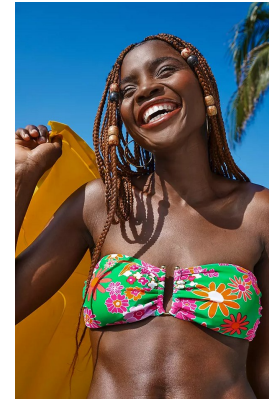

BOSS MODELS

CAPE TOWN

NOMA MOKONI

Height: 174cm Bust: 86cm Waist: 63cm Hips: 95cm Shoe: 6 UK Hair: Dark Black Eyes: Brown

BOSS MODELS

CAPE TOWN

SS22
Serving beauty looks
Get the hottest beauty trends for the season with these special offers
#IMTHEGAL

NOMA MOKONI

Height: 174cm Bust: 86cm Waist: 63cm Hips: 95cm Shoe: 6 UK Hair: Dark Black Eyes: Brown

BOSS MODELS

CAPE TOWN

NOMA MOKONI

Height: 174cm Bust: 86cm Waist: 63cm Hips: 95cm Shoe: 6 UK Hair: Dark Black Eyes: Brown