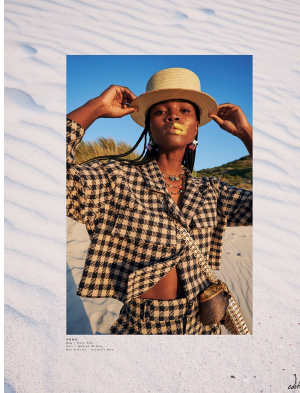

BOSS MODELS

CAPE TOWN

NOMA MOKONI

Height: 174cm Bust: 86cm Waist: 63cm Hips: 95cm Shoe: 6 UK Hair: Dark Black Eyes: Brown

BOSS MODELS

CAPE TOWN

A close-up shot of a woman's face. She has orange face paint around her eyes and mouth. Text on the right side of the image reads: "SS22 Serving beauty looks Get the hottest beauty trends for the season with these special offers #IMTHEGAL".

NOMA MOKONI

Height: 174cm Bust: 86cm Waist: 63cm Hips: 95cm Shoe: 6 UK Hair: Dark Black Eyes: Brown

BOSS MODELS

CAPE TOWN

NOMA MOKONI

Height: 174cm Bust: 86cm Waist: 63cm Hips: 95cm Shoe: 6 UK Hair: Dark Black Eyes: Brown