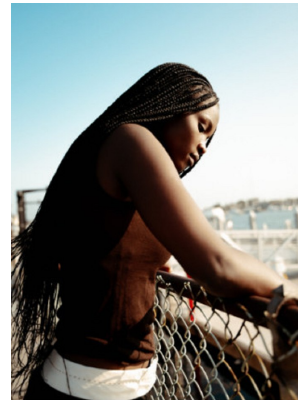

BOSS MODELS

CAPE TOWN

NOMA MOKONI

Height: 178cm Bust: 86cm Waist: 64cm Hips: 95cm Shoe: 6 UK Hair: Dark Black Eyes: Brown

BOSS MODELS

CAPE TOWN

SS22
Serving
beauty looks

Get the hottest beauty trends for the season with these special offers

#IMTHEGAL

NOMA MOKONI

Height: 178cm Bust: 86cm Waist: 64cm Hips: 95cm Shoe: 6 UK Hair: Dark Black Eyes: Brown

BOSS MODELS

CAPE TOWN

NOMA MOKONI

Height: 178cm Bust: 86cm Waist: 64cm Hips: 95cm Shoe: 6 UK Hair: Dark Black Eyes: Brown