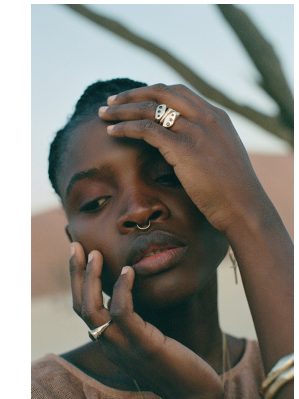

BOSS MODELS

CAPE TOWN

NOMA MOKONI

Height: 174cm Bust: 86cm Waist: 63cm Hips: 95cm Shoe: 6 UK Hair: Dark Black Eyes: Brown

BOSS MODELS

CAPE TOWN

SS22
Serving beauty looks
Get the hottest beauty trends for the season with these special offers
#IMTHEGAL

NOMA MOKONI

Height: 174cm Bust: 86cm Waist: 63cm Hips: 95cm Shoe: 6 UK Hair: Dark Black Eyes: Brown

BOSS MODELS

CAPE TOWN

NOMA MOKONI

Height: 174cm Bust: 86cm Waist: 63cm Hips: 95cm Shoe: 6 UK Hair: Dark Black Eyes: Brown