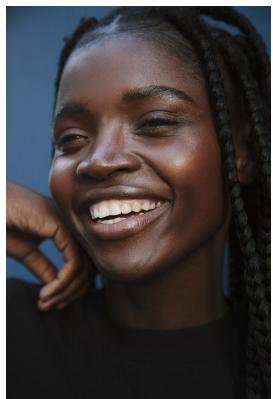

BOSS MODELS

CAPE TOWN

NOMA MOKONI

Height: 174cm Bust: 86cm Waist: 63cm Hips: 95cm Shoe: 6 UK Hair: Dark Black Eyes: Brown

BOSS MODELS

CAPE TOWN

SS22
Serving beauty looks
Get the hottest beauty trends for the season with these special offers
#IMTHEGAL

NOMA MOKONI

Height: 174cm Bust: 86cm Waist: 63cm Hips: 95cm Shoe: 6 UK Hair: Dark Black Eyes: Brown

BOSS MODELS

CAPE TOWN

NOMA MOKONI

Height: 174cm Bust: 86cm Waist: 63cm Hips: 95cm Shoe: 6 UK Hair: Dark Black Eyes: Brown