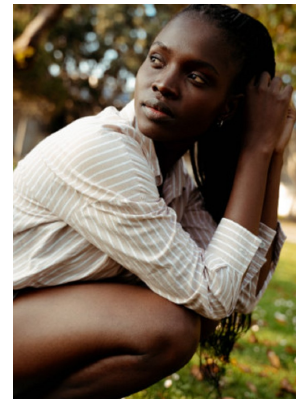

BOSS MODELS

CAPE TOWN

NOMA MOKONI

Height: 174cm Bust: 86cm Waist: 63cm Hips: 97cm Shoe: 6 UK Hair: Dark Black Eyes: Brown

BOSS MODELS

CAPE TOWN

SS22
Serving
beauty looks

Get the hottest beauty trends for the season with these special offers

#IMTHEGAL

NOMA MOKONI

Height: 174cm Bust: 86cm Waist: 63cm Hips: 97cm Shoe: 6 UK Hair: Dark Black Eyes: Brown

BOSS MODELS

CAPE TOWN

NOMA MOKONI

Height: 174cm Bust: 86cm Waist: 63cm Hips: 97cm Shoe: 6 UK Hair: Dark Black Eyes: Brown