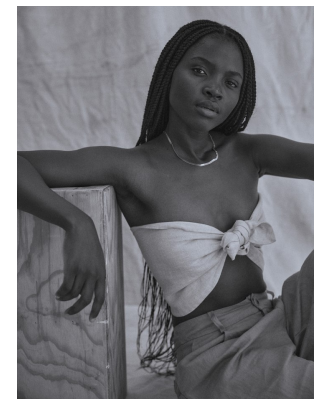

# BOSS MODELS

CAPE TOWN

## NOMA MOKONI

Height: 174cm Bust: 86cm Waist: 63cm Hips: 95cm Shoe: 6 UK Hair: Dark Black Eyes: Brown

# BOSS MODELS

CAPE TOWN

**SS22**  
Serving  
beauty looks

Get the hottest beauty trends for the season with these special offers

#IMTHEGAL

NOMA MOKONI

Height: 174cm Bust: 86cm Waist: 63cm Hips: 95cm Shoe: 6 UK Hair: Dark Black Eyes: Brown