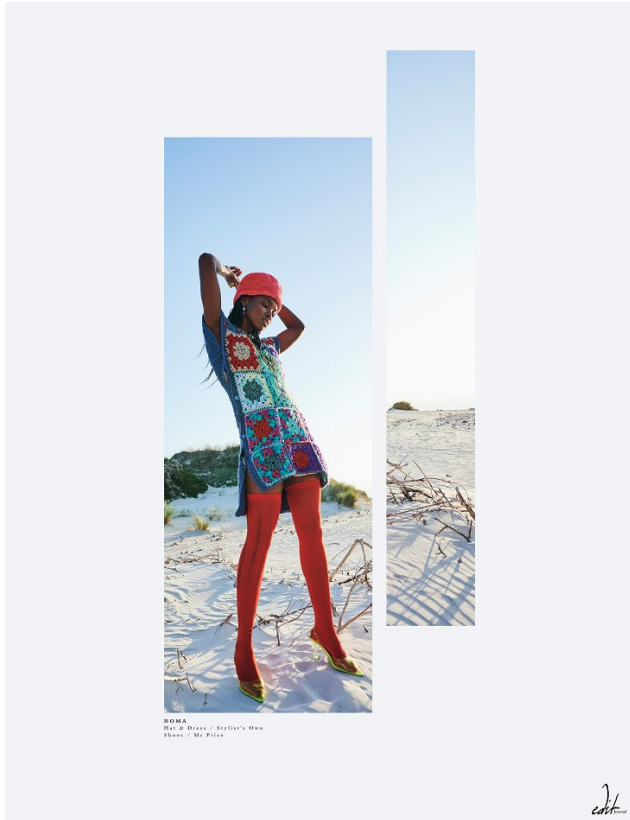

# BOSS MODELS

CAPE TOWN

**NOMA MOKONI**

Height: 174cm Bust: 86cm Waist: 63cm Hips: 95cm Shoe: 6 UK Hair: Dark Black Eyes: Brown

# BOSS MODELS

CAPE TOWN

NOMA MOKONI

Height: 174cm Bust: 86cm Waist: 63cm Hips: 95cm Shoe: 6 UK Hair: Dark Black Eyes: Brown

# BOSS MODELS

CAPE TOWN