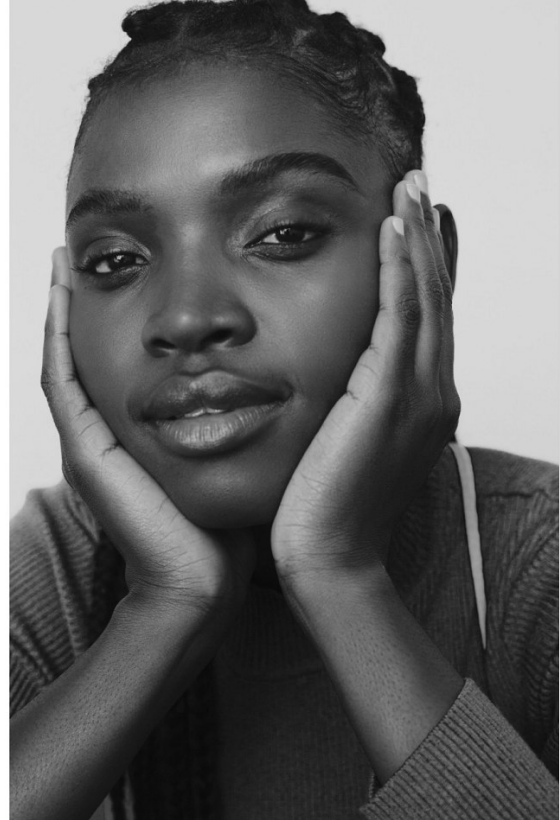

BOSS MODELS

CAPE TOWN

NOMA MOKONI

Height: 174cm Bust: 86cm Waist: 63cm Hips: 95cm Shoe: 6 UK Hair: Dark Black Eyes: Brown