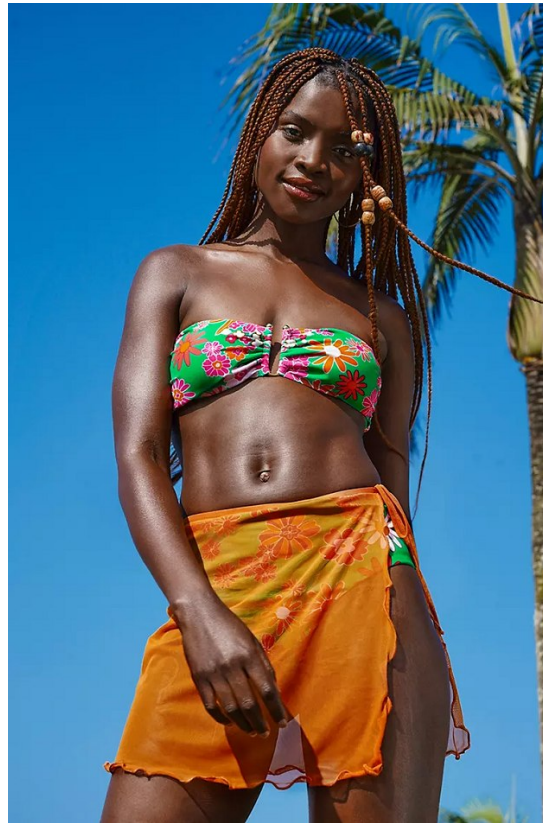

BOSS MODELS

CAPE TOWN

NOMA MOKONI

Height: 178cm Bust: 86cm Waist: 64cm Hips: 95cm Shoe: 6 UK Hair: Dark Black Eyes: Brown

BOSS MODELS

CAPE TOWN

NOMA MOKONI

Height: 178cm Bust: 86cm Waist: 64cm Hips: 95cm Shoe: 6 UK Hair: Dark Black Eyes: Brown

BOSS MODELS

CAPE TOWN

NOMA MOKONI

Height: 178cm Bust: 86cm Waist: 64cm Hips: 95cm Shoe: 6 UK Hair: Dark Black Eyes: Brown

BOSS MODELS

CAPE TOWN

COLOUR AND CHARM

Adding more colour to your everyday style will take you from reserved to confident. Pairing bold colours together with Open your wardrobe to versatility that will have you feeling radiant.