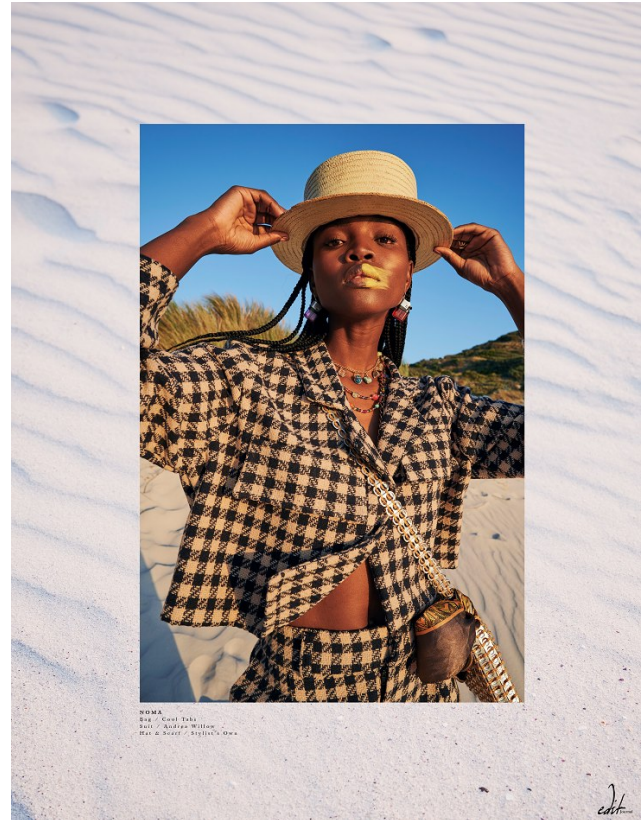

BOSS MODELS

CAPE TOWN

NOMA MOKONI

Height: 174cm Bust: 86cm Waist: 63cm Hips: 95cm Shoe: 6 UK Hair: Dark Black Eyes: Brown

BOSS MODELS

CAPE TOWN

NOMA MOKONI

Height: 174cm Bust: 86cm Waist: 63cm Hips: 95cm Shoe: 6 UK Hair: Dark Black Eyes: Brown

BOSS MODELS

CAPE TOWN

COLOUR AND CHARM

Adding more colour to your everyday style will take you from reserved to confident. Pairing bold colours together with Open your wardrobe to versatility that will have you feeling radiant.