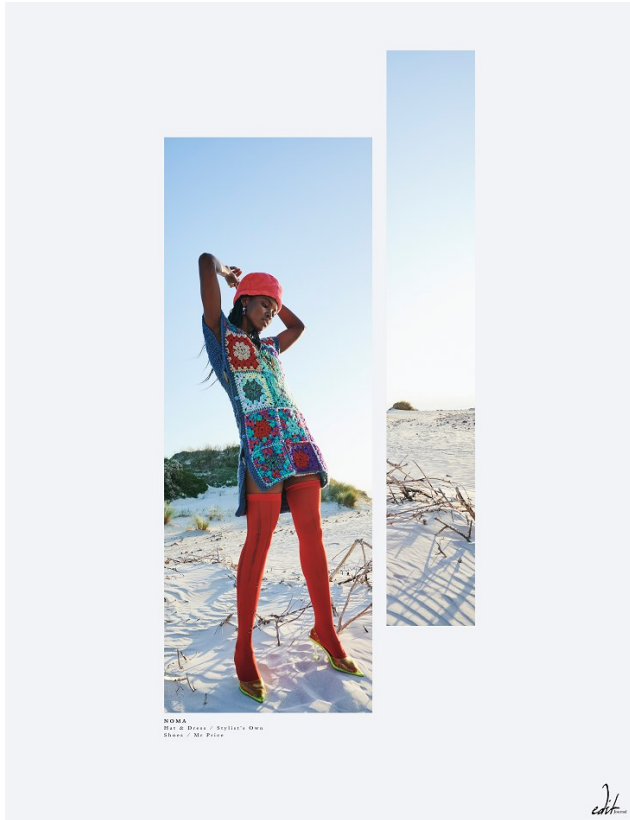

BOSS MODELS

CAPE TOWN

NOMA MOKONI

Height: 174cm Bust: 86cm Waist: 63cm Hips: 95cm Shoe: 6 UK Hair: Dark Black Eyes: Brown

BOSS MODELS

CAPE TOWN

NOMA MOKONI

Height: 174cm Bust: 86cm Waist: 63cm Hips: 95cm Shoe: 6 UK Hair: Dark Black Eyes: Brown

BOSS MODELS

CAPE TOWN

COLOUR AND CHARM

Adding more colour to your everyday style will take you from reserved to confident. Pairing bold colours together with Open your wardrobe to versatility that will have you feeling radiant.