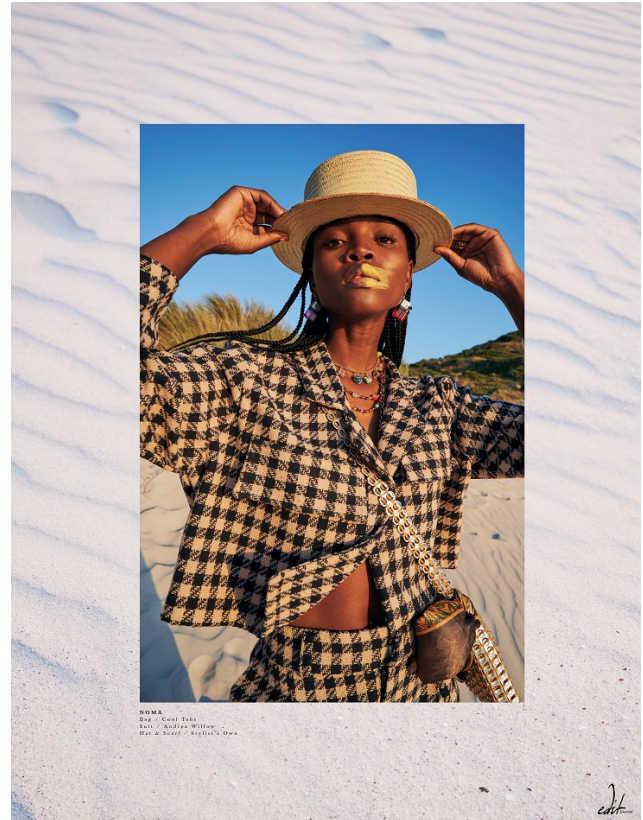

# BOSS MODELS

CAPE TOWN

**NOMA MOKONI**

Height: 174cm Bust: 86cm Waist: 63cm Hips: 97cm Shoe: 6 UK Hair: Dark Black Eyes: Brown

# BOSS MODELS

CAPE TOWN

NOMA MOKONI

Height: 174cm Bust: 86cm Waist: 63cm Hips: 97cm Shoe: 6 UK Hair: Dark Black Eyes: Brown

# BOSS MODELS

CAPE TOWN