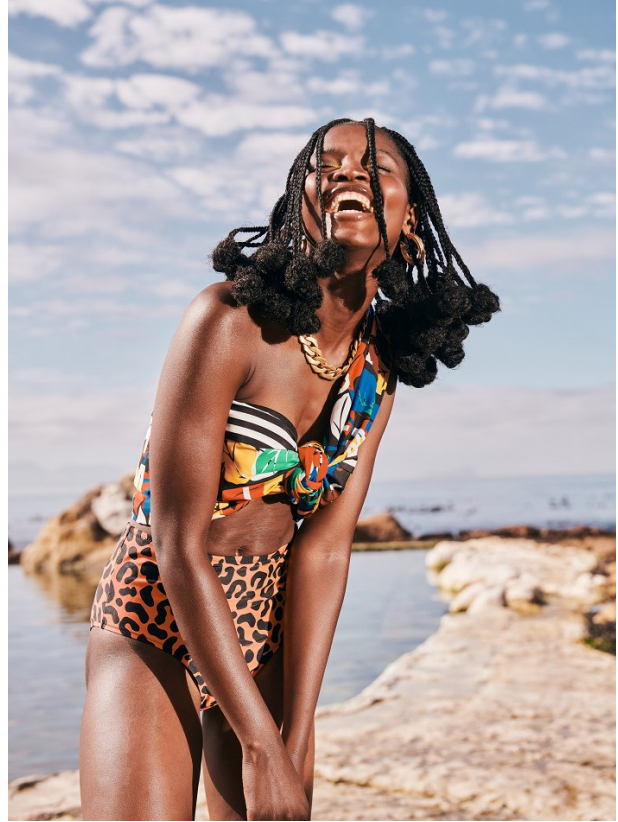

# BOSS MODELS

CAPE TOWN

**NOMA MOKONI**

Height: 174cm Bust: 86cm Waist: 63cm Hips: 97cm Shoe: 6 UK Hair: Dark Black Eyes: Brown

# BOSS MODELS

CAPE TOWN

NOMA MOKONI

Height: 174cm Bust: 86cm Waist: 63cm Hips: 97cm Shoe: 6 UK Hair: Dark Black Eyes: Brown

# BOSS MODELS

CAPE TOWN