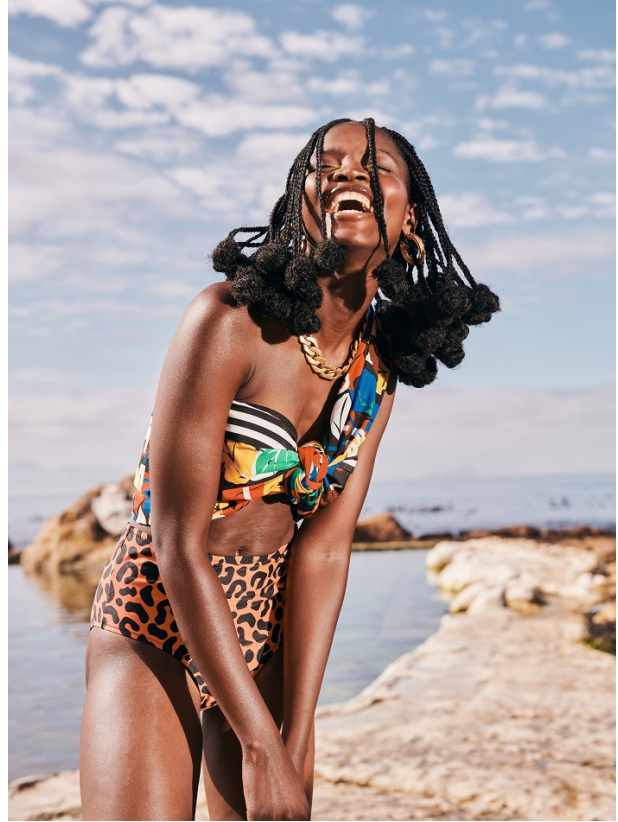

BOSS MODELS

CAPE TOWN

NOMA MOKONI

Height: 174cm Bust: 86cm Waist: 63cm Hips: 95cm Shoe: 6 UK Hair: Dark Black Eyes: Brown

BOSS MODELS

CAPE TOWN

NOMA MOKONI

Height: 174cm Bust: 86cm Waist: 63cm Hips: 95cm Shoe: 6 UK Hair: Dark Black Eyes: Brown

BOSS MODELS

CAPE TOWN

COLOUR AND CHARM

Adding more colour to your everyday style will take you from reserved to confident. Pairing bold colours together with Open your wardrobe to versatility that will have you feeling radiant.