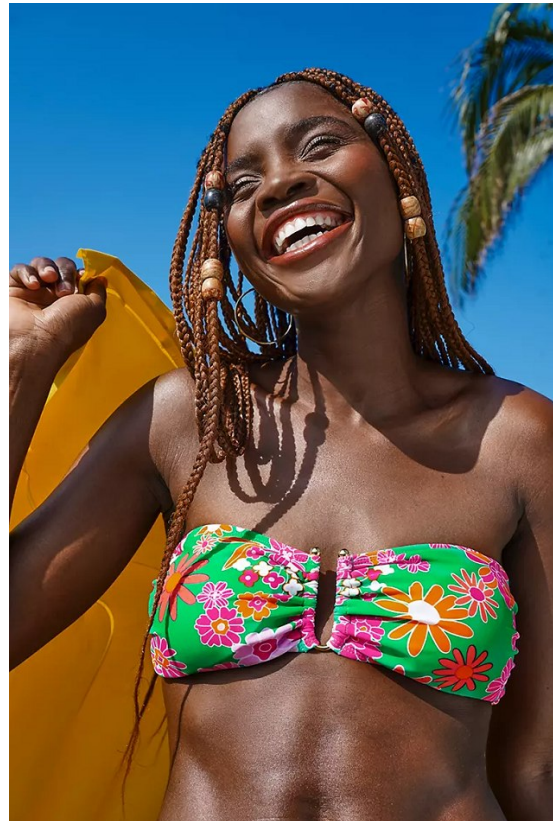

BOSS MODELS

CAPE TOWN

NOMA MOKONI

Height: 174cm Bust: 86cm Waist: 63cm Hips: 95cm Shoe: 6 UK Hair: Dark Black Eyes: Brown

BOSS MODELS

CAPE TOWN

NOMA MOKONI

Height: 174cm Bust: 86cm Waist: 63cm Hips: 95cm Shoe: 6 UK Hair: Dark Black Eyes: Brown

BOSS MODELS

CAPE TOWN

COLOUR AND CHARM

Adding more colour to your everyday style will take you from reserved to confident. Pairing bold colours together with Open your wardrobe to versatility that will have you feeling radiant.