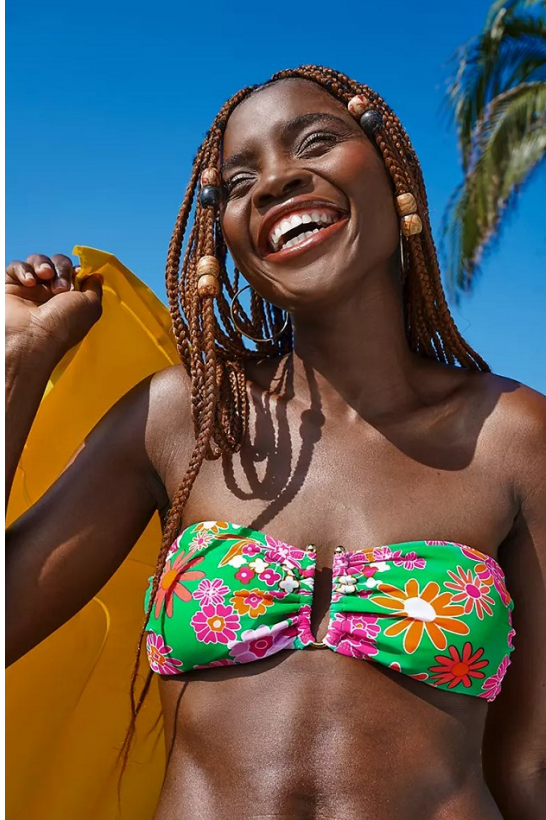

BOSS MODELS

CAPE TOWN

COLOUR AND CHARM

THIS PAGE