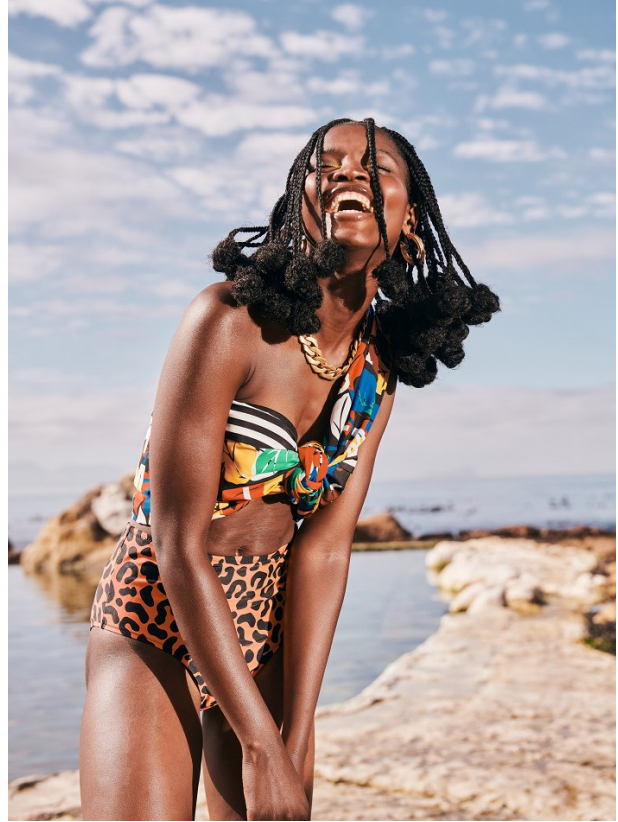

# BOSS MODELS

CAPE TOWN

**NOMA MOKONI**

Height: 174cm Bust: 86cm Waist: 63cm Hips: 95cm Shoe: 6 UK Hair: Dark Black Eyes: Brown

# BOSS MODELS

CAPE TOWN

NOMA MOKONI

Height: 174cm Bust: 86cm Waist: 63cm Hips: 95cm Shoe: 6 UK Hair: Dark Black Eyes: Brown

# BOSS MODELS

CAPE TOWN