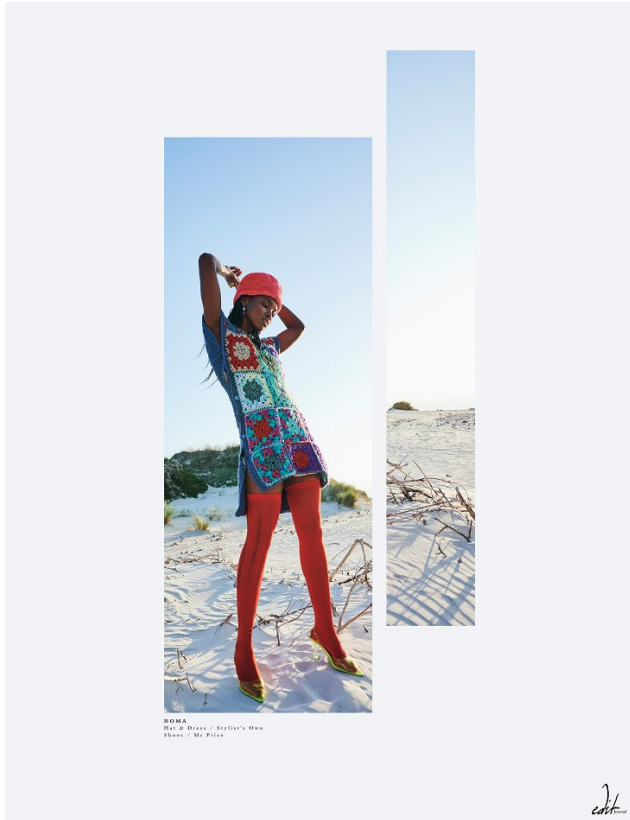

# BOSS MODELS

CAPE TOWN

**NOMA MOKONI**

Height: 174cm Bust: 86cm Waist: 63cm Hips: 97cm Shoe: 6 UK Hair: Dark Black Eyes: Brown

# BOSS MODELS

CAPE TOWN

NOMA MOKONI

Height: 174cm Bust: 86cm Waist: 63cm Hips: 97cm Shoe: 6 UK Hair: Dark Black Eyes: Brown

# BOSS MODELS

CAPE TOWN