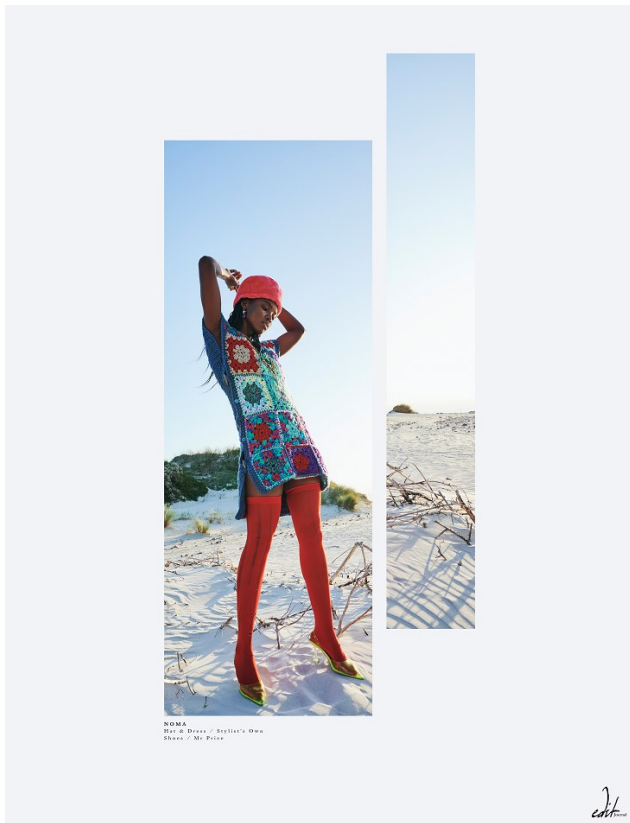

BOSS MODELS

CAPE TOWN

NOMA MOKONI

Height: 178cm Bust: 86cm Waist: 64cm Hips: 95cm Shoe: 6 UK Hair: Dark Black Eyes: Brown