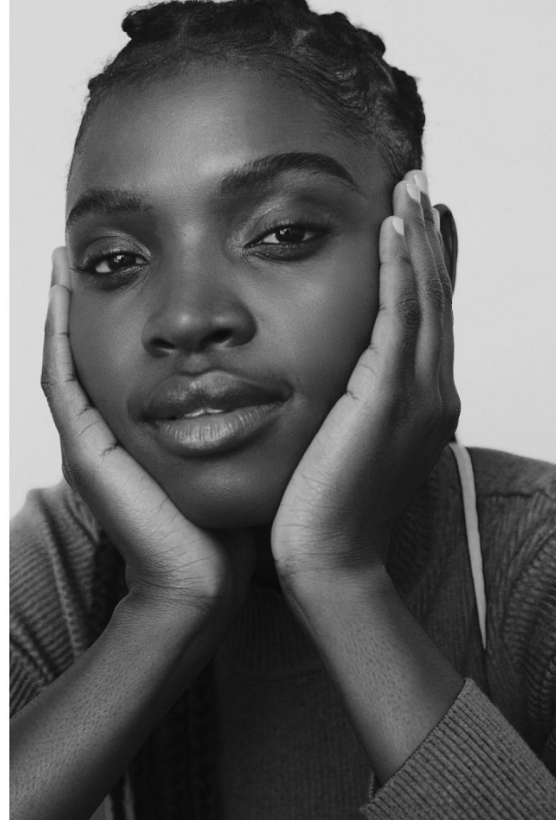

BOSS MODELS

CAPE TOWN

NOMA MOKONI

Height: 174cm Bust: 86cm Waist: 63cm Hips: 95cm Shoe: 6 UK Hair: Dark Black Eyes: Brown