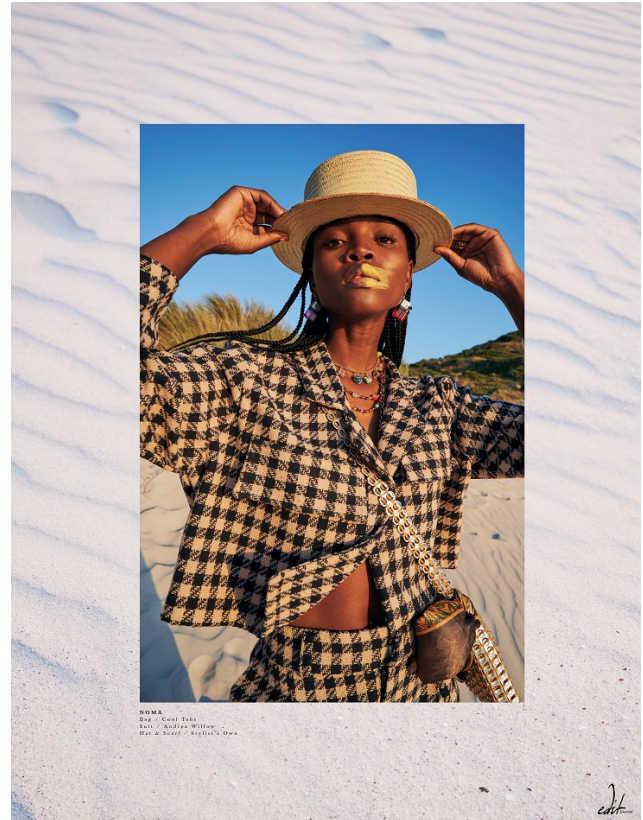

# BOSS MODELS

CAPE TOWN

**NOMA MOKONI**

Height: 174cm Bust: 86cm Waist: 63cm Hips: 95cm Shoe: 6 UK Hair: Dark Black Eyes: Brown

# BOSS MODELS

CAPE TOWN

NOMA MOKONI

Height: 174cm Bust: 86cm Waist: 63cm Hips: 95cm Shoe: 6 UK Hair: Dark Black Eyes: Brown

# BOSS MODELS

CAPE TOWN