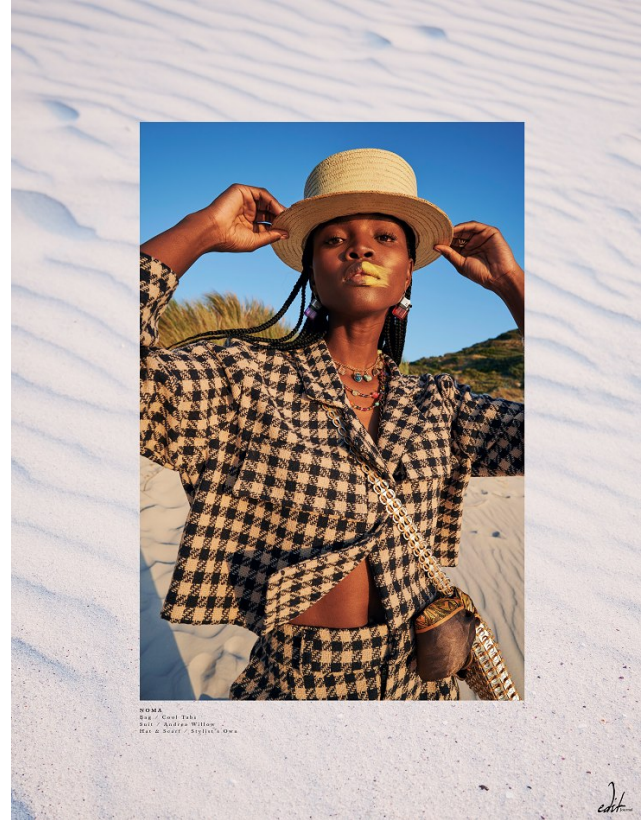

BOSS MODELS

CAPE TOWN

NOMA MOKONI

Height: 178cm Bust: 86cm Waist: 64cm Hips: 95cm Shoe: 6 UK Hair: Dark Black Eyes: Brown