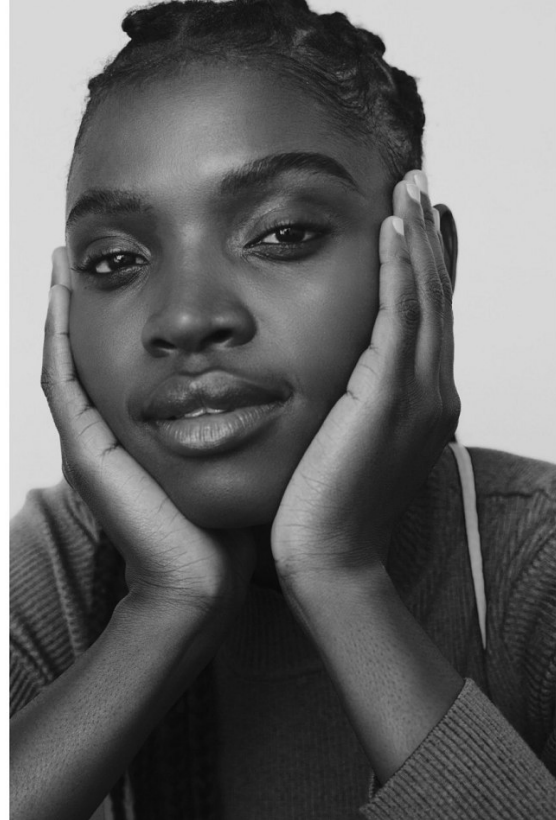

BOSS MODELS

CAPE TOWN

NOMA MOKONI

Height: 174cm Bust: 86cm Waist: 63cm Hips: 97cm Shoe: 6 UK Hair: Dark Black Eyes: Brown