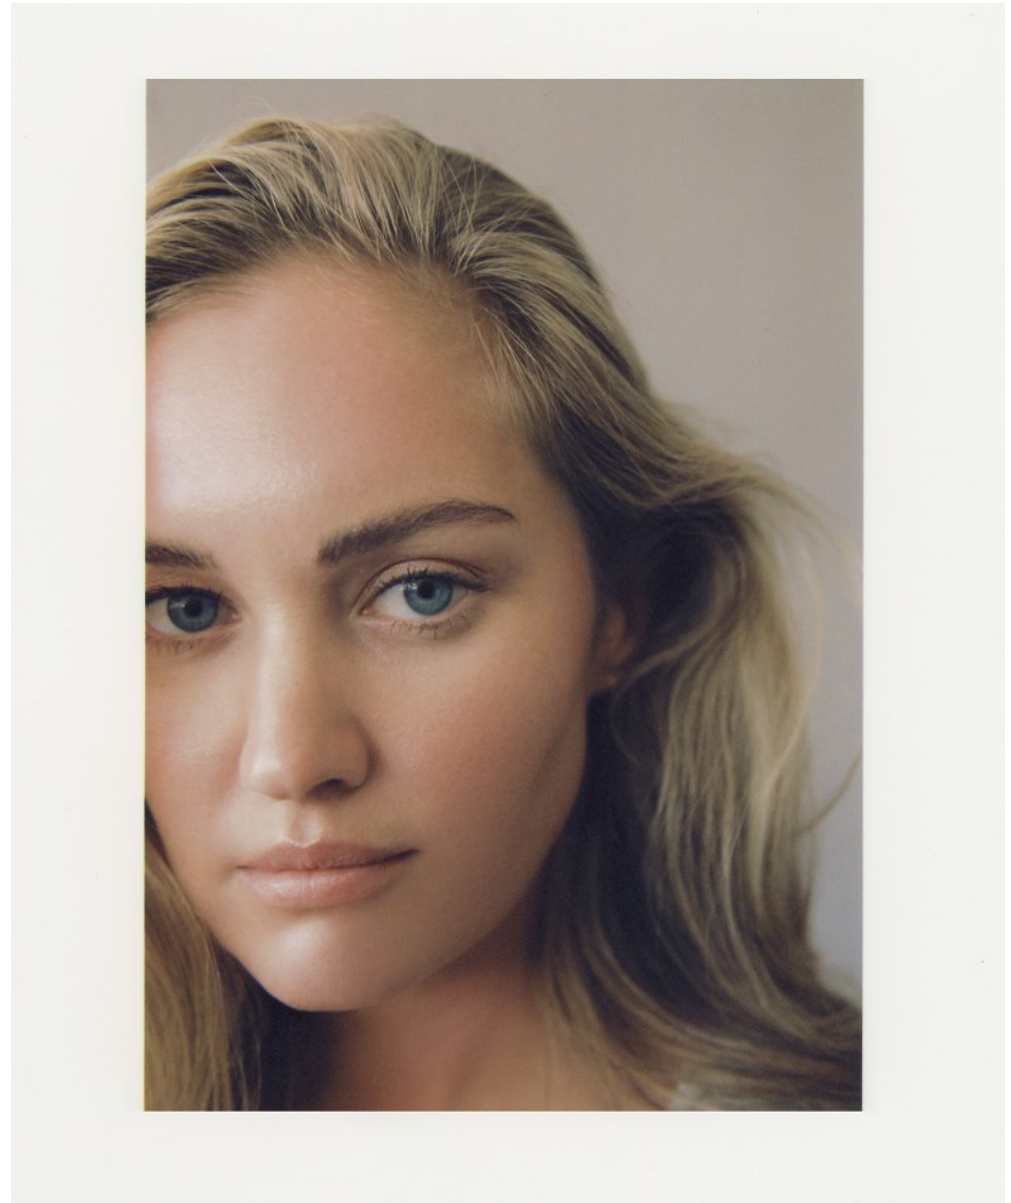

BOSS MODELS

CAPE TOWN

MARIAN DE KLERK

Height: 175cm Bust: 91cm Waist: 74cm Hips: 107cm Shoe: 7 UK Hair: Blonde Eyes: Blue