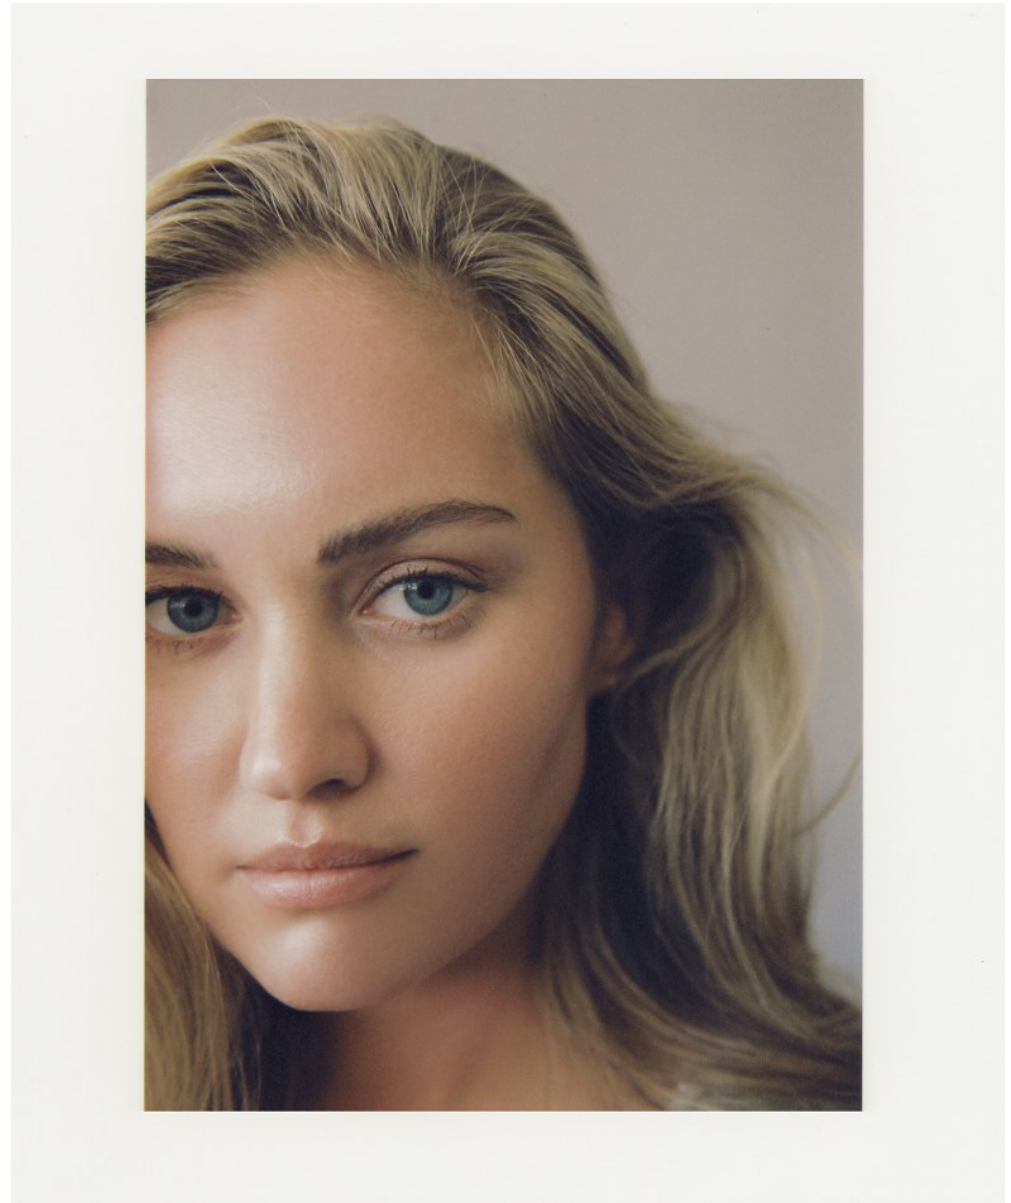

# BOSS MODELS

CAPE TOWN

MARIAN DE KLERK

Height: 175cm Bust: 90cm Waist: 74cm Hips: 108cm Shoe: 7 UK Hair: Blonde Eyes: Blue