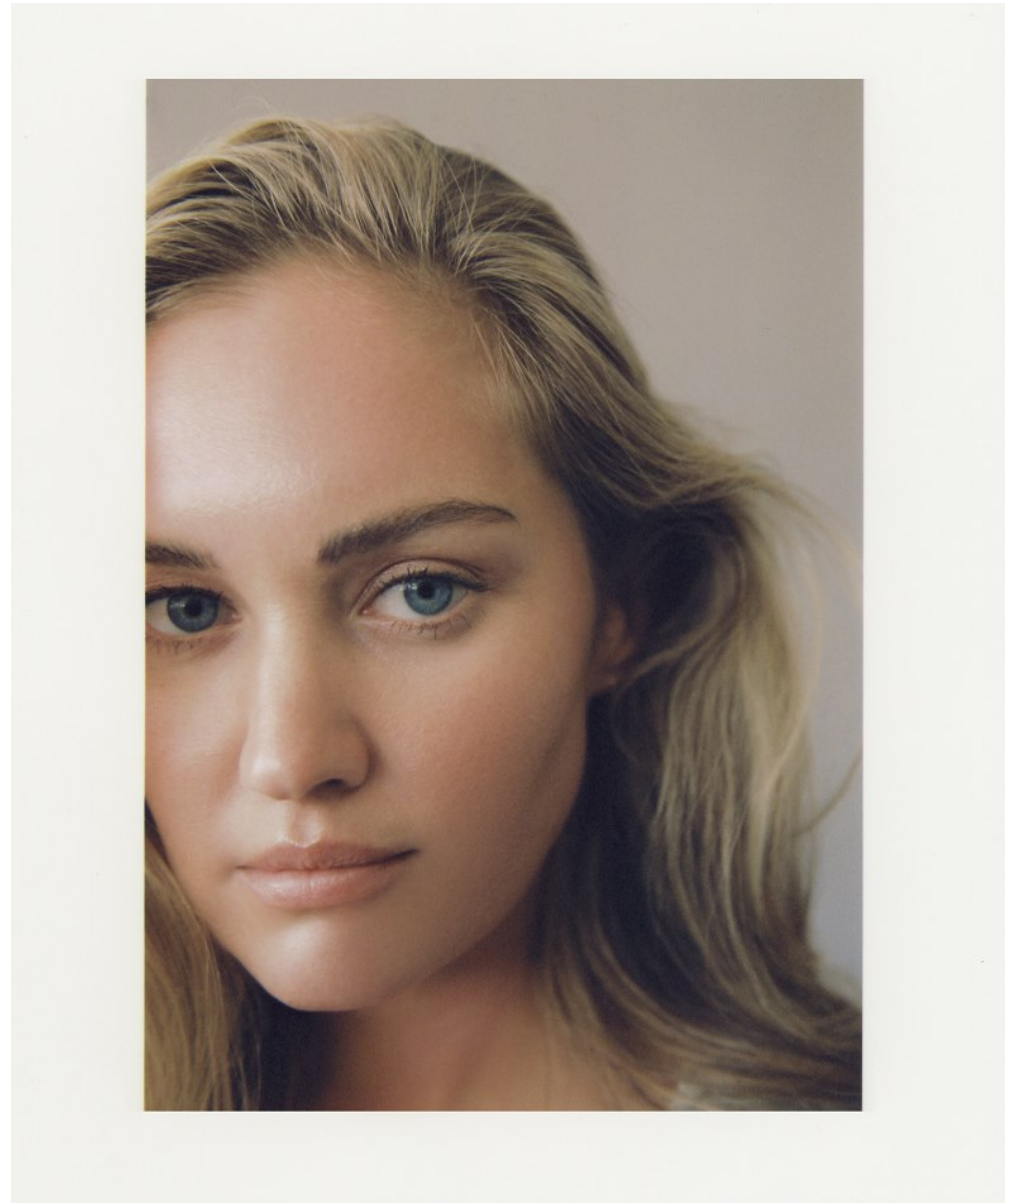

BOSS MODELS

CAPE TOWN

MARIAN DE KLERK

Height: 175cm Bust: 90cm Waist: 74cm Hips: 108cm Shoe: 7 UK Hair: Blonde Eyes: Blue

BOSS MODELS

CAPE TOWN

MARIAN DE KLERK

Height: 175cm Bust: 90cm Waist: 74cm Hips: 108cm Shoe: 7 UK Hair: Blonde Eyes: Blue