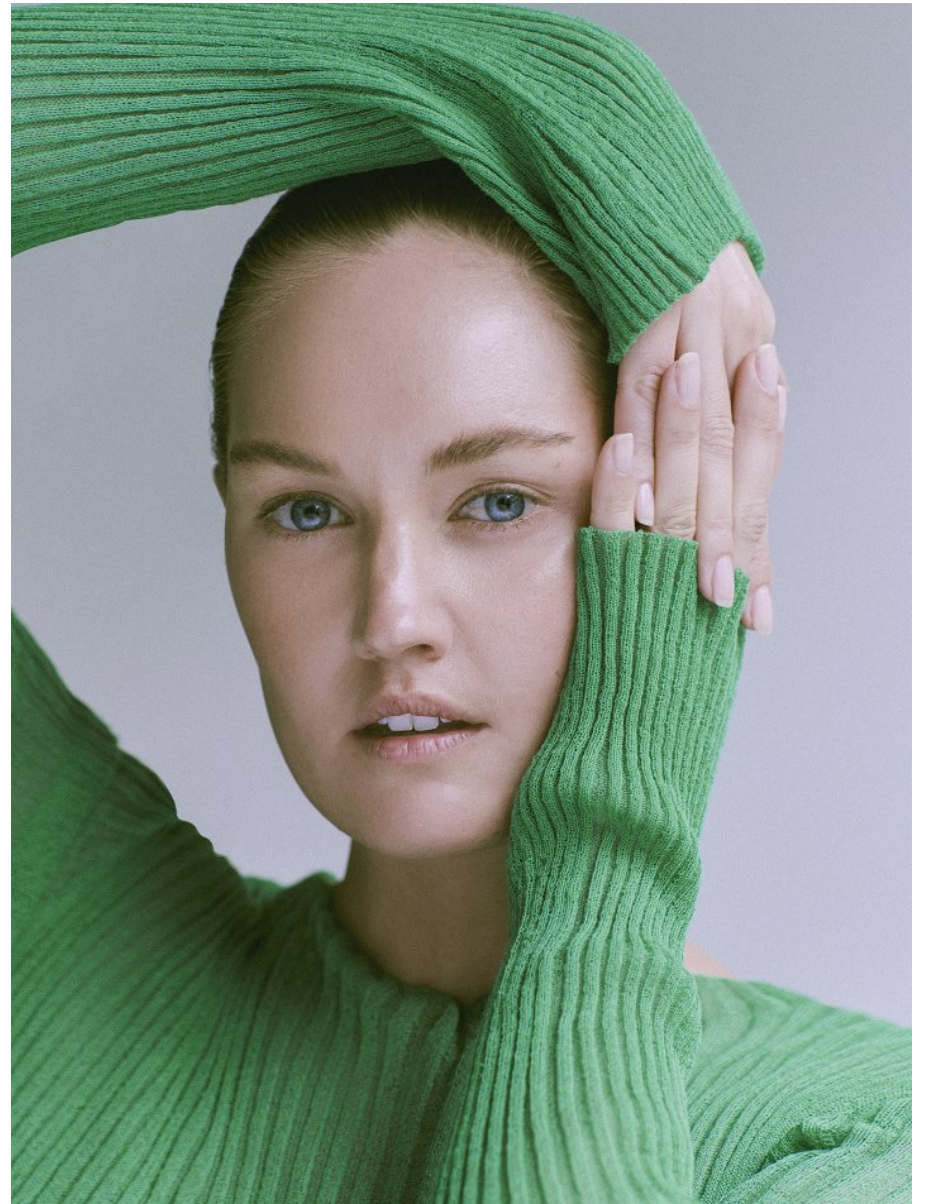

BOSS MODELS

CAPE TOWN

MARIAN DE KLERK

Height: 175cm Bust: 90cm Waist: 74cm Hips: 108cm Shoe: 7 UK Hair: Blonde Eyes: Blue

BOSS MODELS

CAPE TOWN

MARIAN DE KLERK

Height: 175cm Bust: 90cm Waist: 74cm Hips: 108cm Shoe: 7 UK Hair: Blonde Eyes: Blue