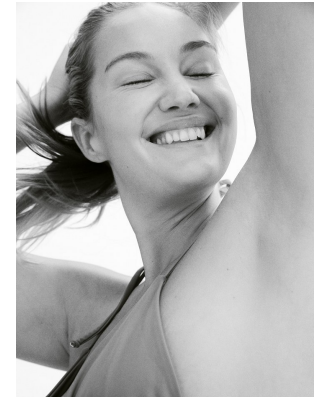

# BOSS MODELS

CAPE TOWN

## MARIAN DE KLERK

Height: 175cm Bust: 91cm Waist: 74cm Hips: 107cm Shoe: 7 UK Hair: Blonde Eyes: Blue

# BOSS MODELS

CAPE TOWN

MARIAN DE KLERK

Height: 175cm Bust: 91cm Waist: 74cm Hips: 107cm Shoe: 7 UK Hair: Blonde Eyes: Blue