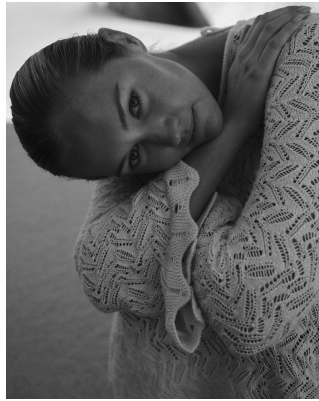

BOSS MODELS

CAPE TOWN

MARIAN DE KLERK

Height: 175cm Bust: 90cm Waist: 74cm Hips: 108cm Shoe: 7 UK Hair: Blonde Eyes: Blue

BOSS MODELS

CAPE TOWN

MARIAN DE KLERK

Height: 175cm Bust: 90cm Waist: 74cm Hips: 108cm Shoe: 7 UK Hair: Blonde Eyes: Blue

BOSS MODELS

CAPE TOWN

MARIAN DE KLERK

Height: 175cm Bust: 90cm Waist: 74cm Hips: 108cm Shoe: 7 UK Hair: Blonde Eyes: Blue