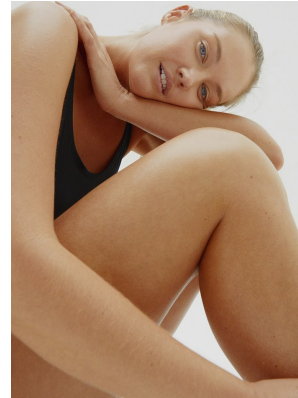

# BOSS MODELS

CAPE TOWN

## MARIAN DE KLERK

Height: 175cm Bust: 91cm Waist: 74cm Hips: 107cm Shoe: 7 UK Hair: Blonde Eyes: Blue

# BOSS MODELS

CAPE TOWN

MARIAN DE KLERK

Height: 175cm Bust: 91cm Waist: 74cm Hips: 107cm Shoe: 7 UK Hair: Blonde Eyes: Blue