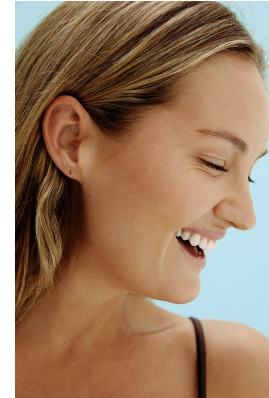

# BOSS MODELS

CAPE TOWN

## MARIAN DE KLERK

Height: 175cm Bust: 91cm Waist: 74cm Hips: 107cm Shoe: 7 UK Hair: Blonde Eyes: Blue

# BOSS MODELS

CAPE TOWN

MARIAN DE KLERK

Height: 175cm Bust: 91cm Waist: 74cm Hips: 107cm Shoe: 7 UK Hair: Blonde Eyes: Blue