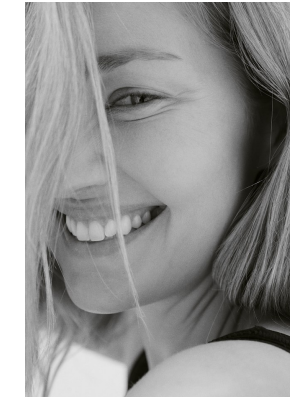

# BOSS MODELS

CAPE TOWN

## MARIAN DE KLERK

Height: 175cm Bust: 91cm Waist: 74cm Hips: 107cm Shoe: 7 UK Hair: Blonde Eyes: Blue

# BOSS MODELS

CAPE TOWN

MARIAN DE KLERK

Height: 175cm Bust: 91cm Waist: 74cm Hips: 107cm Shoe: 7 UK Hair: Blonde Eyes: Blue