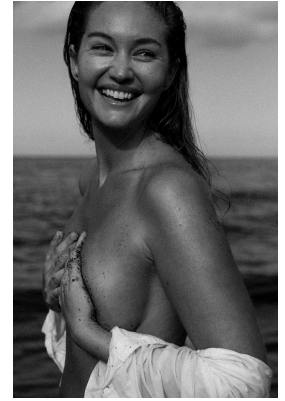

BOSS MODELS

CAPE TOWN

MARIAN DE KLERK

Height: 175cm Bust: 90cm Waist: 74cm Hips: 108cm Shoe: 7 UK Hair: Blonde Eyes: Blue

BOSS MODELS

CAPE TOWN

MARIAN DE KLERK

Height: 175cm Bust: 90cm Waist: 74cm Hips: 108cm Shoe: 7 UK Hair: Blonde Eyes: Blue

BOSS MODELS

CAPE TOWN

MARIAN DE KLERK

Height: 175cm Bust: 90cm Waist: 74cm Hips: 108cm Shoe: 7 UK Hair: Blonde Eyes: Blue