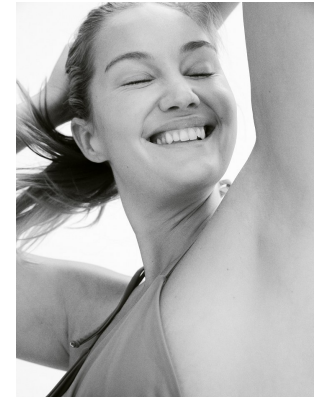

BOSS MODELS

CAPE TOWN

MARIAN DE KLERK

Height: 175cm Bust: 90cm Waist: 74cm Hips: 108cm Shoe: 7 UK Hair: Blonde Eyes: Blue

BOSS MODELS

CAPE TOWN

MARIAN DE KLERK

Height: 175cm Bust: 90cm Waist: 74cm Hips: 108cm Shoe: 7 UK Hair: Blonde Eyes: Blue

BOSS MODELS

CAPE TOWN

MARIAN DE KLERK

Height: 175cm Bust: 90cm Waist: 74cm Hips: 108cm Shoe: 7 UK Hair: Blonde Eyes: Blue