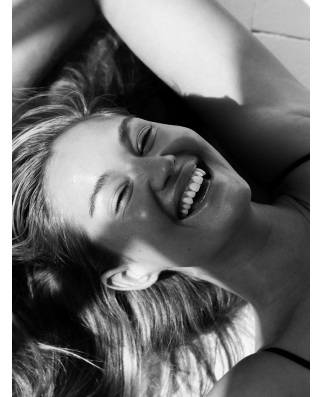

BOSS MODELS

CAPE TOWN

MARIAN DE KLERK

Height: 175cm Bust: 90cm Waist: 74cm Hips: 108cm Shoe: 7 UK Hair: Blonde Eyes: Blue

BOSS MODELS

CAPE TOWN

MARIAN DE KLERK

Height: 175cm Bust: 90cm Waist: 74cm Hips: 108cm Shoe: 7 UK Hair: Blonde Eyes: Blue

BOSS MODELS

CAPE TOWN

MARIAN DE KLERK

Height: 175cm Bust: 90cm Waist: 74cm Hips: 108cm Shoe: 7 UK Hair: Blonde Eyes: Blue