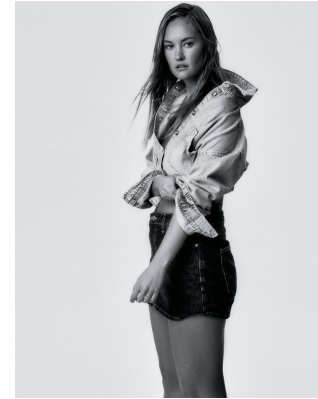

# BOSS MODELS

CAPE TOWN

## MARIAN DE KLERK

Height: 175cm Bust: 91cm Waist: 74cm Hips: 107cm Shoe: 7 UK Hair: Blonde Eyes: Blue

# BOSS MODELS

CAPE TOWN

MARIAN DE KLERK

Height: 175cm Bust: 91cm Waist: 74cm Hips: 107cm Shoe: 7 UK Hair: Blonde Eyes: Blue