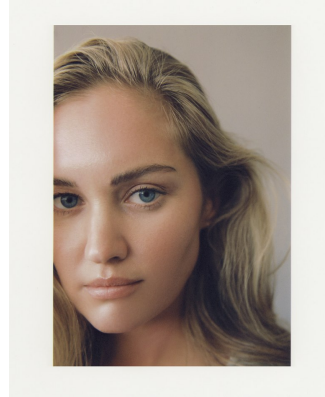

# BOSS MODELS

CAPE TOWN

## MARIAN DE KLERK

Height: 175cm Bust: 91cm Waist: 74cm Hips: 107cm Shoe: 7 UK Hair: Blonde Eyes: Blue

# BOSS MODELS

CAPE TOWN

MARIAN DE KLERK

Height: 175cm Bust: 91cm Waist: 74cm Hips: 107cm Shoe: 7 UK Hair: Blonde Eyes: Blue