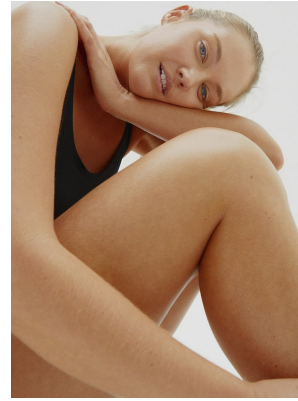

BOSS MODELS

CAPE TOWN

MARIAN DE KLERK

Height: 175cm Bust: 90cm Waist: 74cm Hips: 108cm Shoe: 7 UK Hair: Blonde Eyes: Blue

BOSS MODELS

CAPE TOWN

MARIAN DE KLERK

Height: 175cm Bust: 90cm Waist: 74cm Hips: 108cm Shoe: 7 UK Hair: Blonde Eyes: Blue

BOSS MODELS

CAPE TOWN

MARIAN DE KLERK

Height: 175cm Bust: 90cm Waist: 74cm Hips: 108cm Shoe: 7 UK Hair: Blonde Eyes: Blue