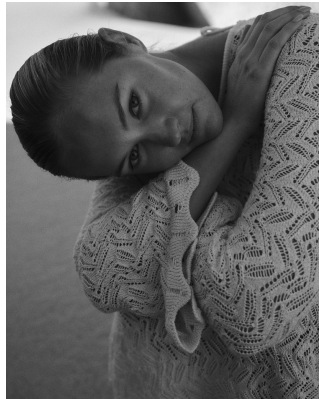

BOSS MODELS

CAPE TOWN

MARIAN DE KLERK

Height: 175cm Bust: 90cm Waist: 74cm Hips: 108cm Shoe: 7 UK Hair: Blonde Eyes: Blue

BOSS MODELS

CAPE TOWN

MARIAN DE KLERK

Height: 175cm Bust: 90cm Waist: 74cm Hips: 108cm Shoe: 7 UK Hair: Blonde Eyes: Blue