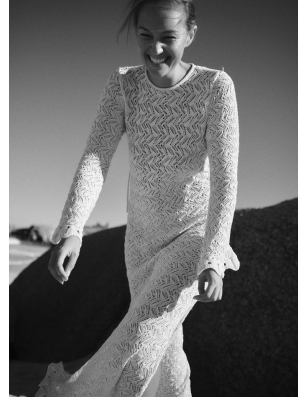

# BOSS MODELS

CAPE TOWN

## MARIAN DE KLERK

Height: 175cm Bust: 91cm Waist: 74cm Hips: 107cm Shoe: 7 UK Hair: Blonde Eyes: Blue

# BOSS MODELS

CAPE TOWN

MARIAN DE KLERK

Height: 175cm Bust: 91cm Waist: 74cm Hips: 107cm Shoe: 7 UK Hair: Blonde Eyes: Blue