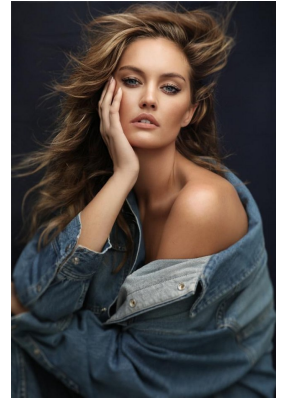

# BOSS MODELS

CAPE TOWN

## MARIAN DE KLERK

Height: 175cm Bust: 91cm Waist: 74cm Hips: 107cm Shoe: 7 UK Hair: Blonde Eyes: Blue

# BOSS MODELS

CAPE TOWN

MARIAN DE KLERK

Height: 175cm Bust: 91cm Waist: 74cm Hips: 107cm Shoe: 7 UK Hair: Blonde Eyes: Blue