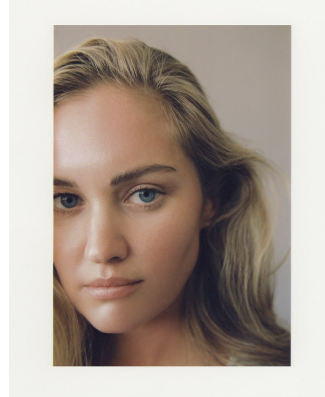

BOSS MODELS

CAPE TOWN

MARIAN DE KLERK

Height: 175cm Bust: 90cm Waist: 74cm Hips: 108cm Shoe: 7 UK Hair: Blonde Eyes: Blue

BOSS MODELS

CAPE TOWN

MARIAN DE KLERK

Height: 175cm Bust: 90cm Waist: 74cm Hips: 108cm Shoe: 7 UK Hair: Blonde Eyes: Blue

BOSS MODELS

CAPE TOWN

MARIAN DE KLERK

Height: 175cm Bust: 90cm Waist: 74cm Hips: 108cm Shoe: 7 UK Hair: Blonde Eyes: Blue