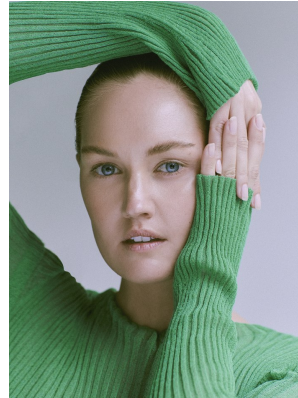

# BOSS MODELS

CAPE TOWN

## MARIAN DE KLERK

Height: 175cm Bust: 91cm Waist: 74cm Hips: 107cm Shoe: 7 UK Hair: Blonde Eyes: Blue

# BOSS MODELS

CAPE TOWN

MARIAN DE KLERK

Height: 175cm Bust: 91cm Waist: 74cm Hips: 107cm Shoe: 7 UK Hair: Blonde Eyes: Blue