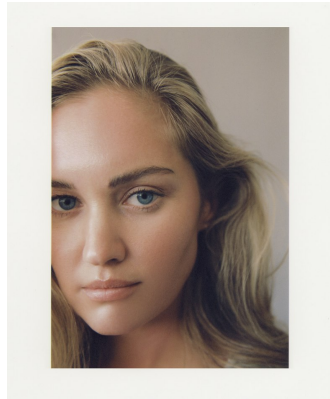

BOSS MODELS

CAPE TOWN

MARIAN DE KLERK

Height: 175cm Bust: 90cm Waist: 74cm Hips: 108cm Shoe: 7 UK Hair: Blonde Eyes: Blue

BOSS MODELS

CAPE TOWN

MARIAN DE KLERK

Height: 175cm Bust: 90cm Waist: 74cm Hips: 108cm Shoe: 7 UK Hair: Blonde Eyes: Blue

BOSS MODELS

CAPE TOWN

MARIAN DE KLERK

Height: 175cm Bust: 90cm Waist: 74cm Hips: 108cm Shoe: 7 UK Hair: Blonde Eyes: Blue