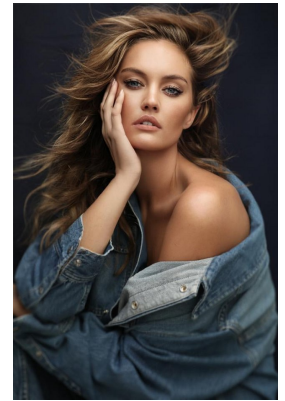

BOSS MODELS

CAPE TOWN

MARIAN DE KLERK

Height: 175cm Bust: 90cm Waist: 74cm Hips: 108cm Shoe: 7 UK Hair: Blonde Eyes: Blue

BOSS MODELS

CAPE TOWN

MARIAN DE KLERK

Height: 175cm Bust: 90cm Waist: 74cm Hips: 108cm Shoe: 7 UK Hair: Blonde Eyes: Blue

BOSS MODELS

CAPE TOWN

MARIAN DE KLERK

Height: 175cm Bust: 90cm Waist: 74cm Hips: 108cm Shoe: 7 UK Hair: Blonde Eyes: Blue