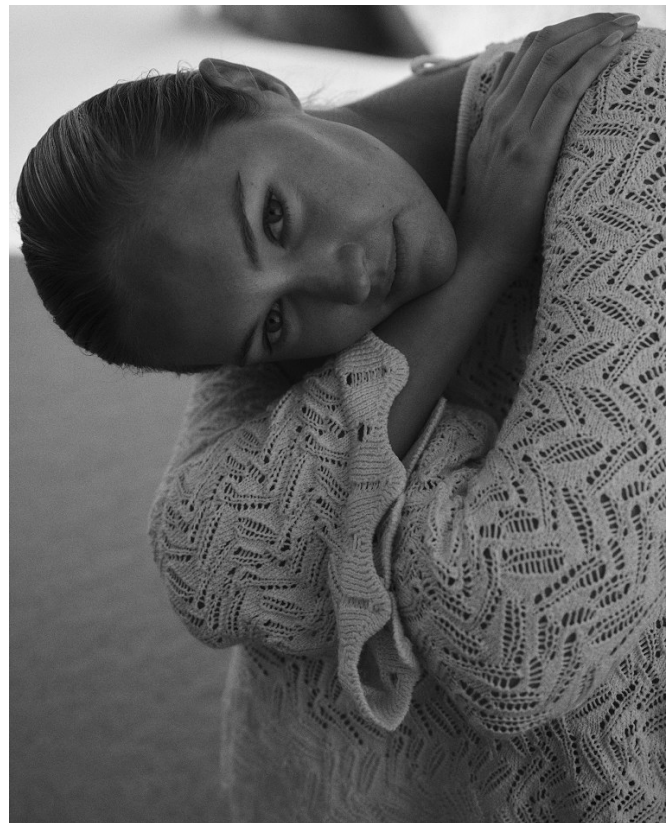

BOSS MODELS

CAPE TOWN

MARIAN DE KLERK

Height: 175cm Bust: 90cm Waist: 74cm Hips: 108cm Shoe: 7 UK Hair: Blonde Eyes: Blue

BOSS MODELS

CAPE TOWN

MARIAN DE KLERK

Height: 175cm Bust: 90cm Waist: 74cm Hips: 108cm Shoe: 7 UK Hair: Blonde Eyes: Blue

BOSS MODELS

CAPE TOWN

MARIAN DE KLERK

Height: 175cm Bust: 90cm Waist: 74cm Hips: 108cm Shoe: 7 UK Hair: Blonde Eyes: Blue