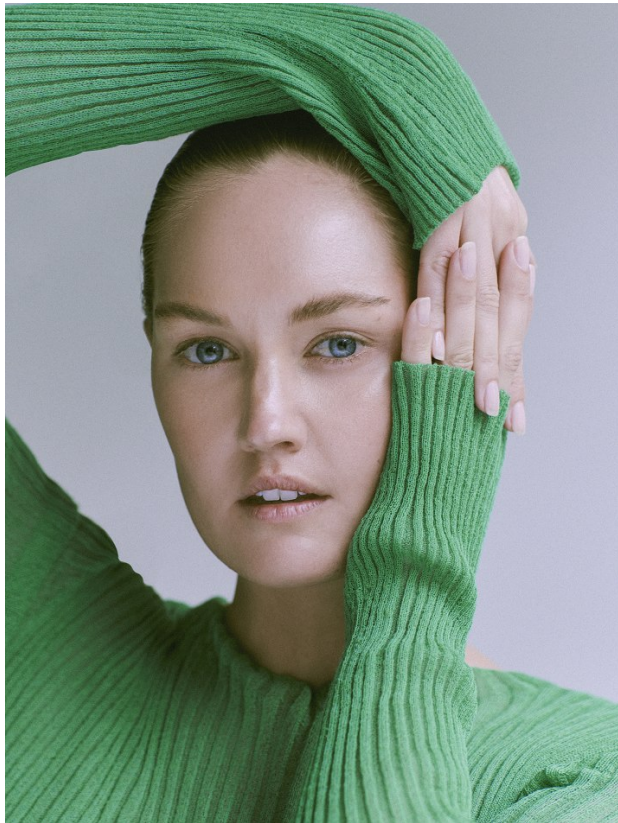

BOSS MODELS

CAPE TOWN

MARIAN DE KLERK

Height: 175cm Bust: 90cm Waist: 74cm Hips: 108cm Shoe: 7 UK Hair: Blonde Eyes: Blue

BOSS MODELS

CAPE TOWN

MARIAN DE KLERK

Height: 175cm Bust: 90cm Waist: 74cm Hips: 108cm Shoe: 7 UK Hair: Blonde Eyes: Blue