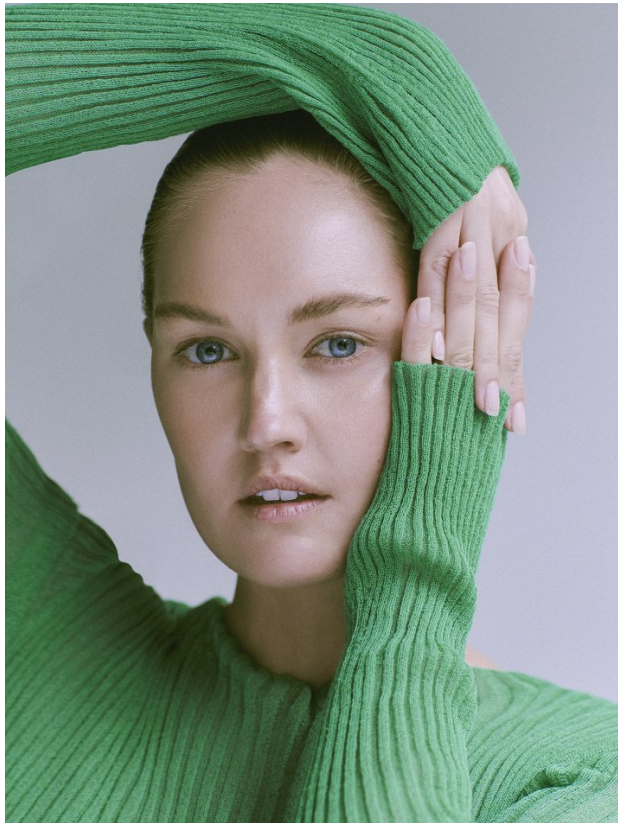

BOSS MODELS

CAPE TOWN

MARIAN DE KLERK

Height: 175cm Bust: 91cm Waist: 74cm Hips: 107cm Shoe: 7 UK Hair: Blonde Eyes: Blue

BOSS MODELS

CAPE TOWN

MARIAN DE KLERK

Height: 175cm Bust: 91cm Waist: 74cm Hips: 107cm Shoe: 7 UK Hair: Blonde Eyes: Blue