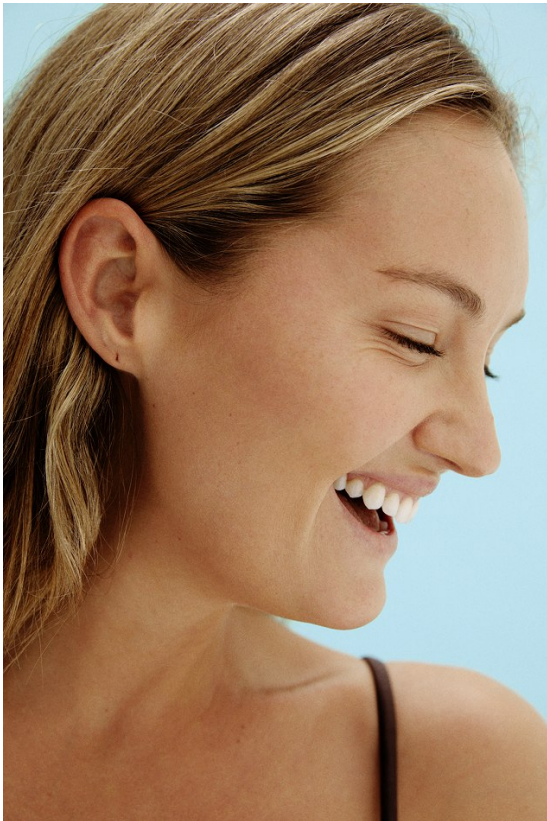

BOSS MODELS

CAPE TOWN

MARIAN DE KLERK

Height: 175cm Bust: 90cm Waist: 74cm Hips: 108cm Shoe: 7 UK Hair: Blonde Eyes: Blue

BOSS MODELS

CAPE TOWN

MARIAN DE KLERK

Height: 175cm Bust: 90cm Waist: 74cm Hips: 108cm Shoe: 7 UK Hair: Blonde Eyes: Blue