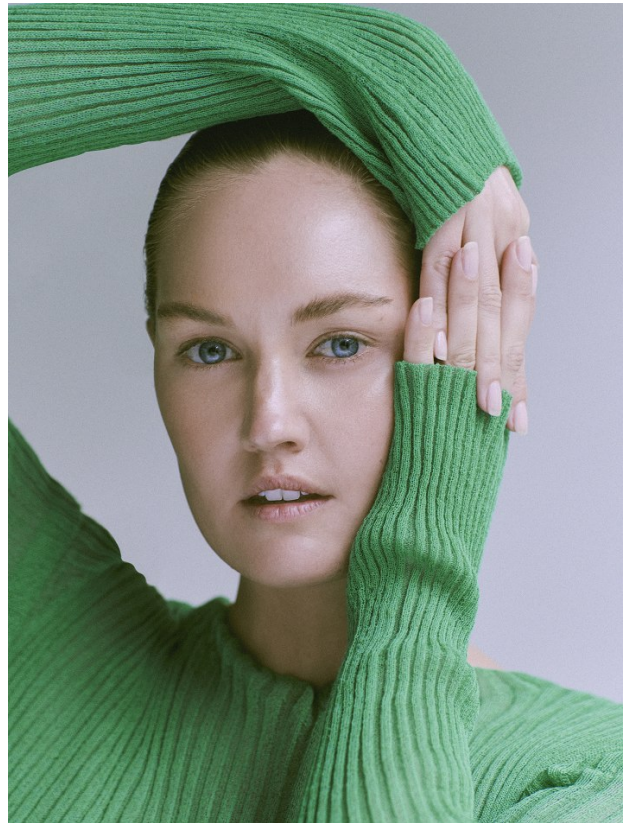

# BOSS MODELS

CAPE TOWN

MARIAN DE KLERK

Height: 175cm Bust: 90cm Waist: 74cm Hips: 108cm Shoe: 7 UK Hair: Blonde Eyes: Blue