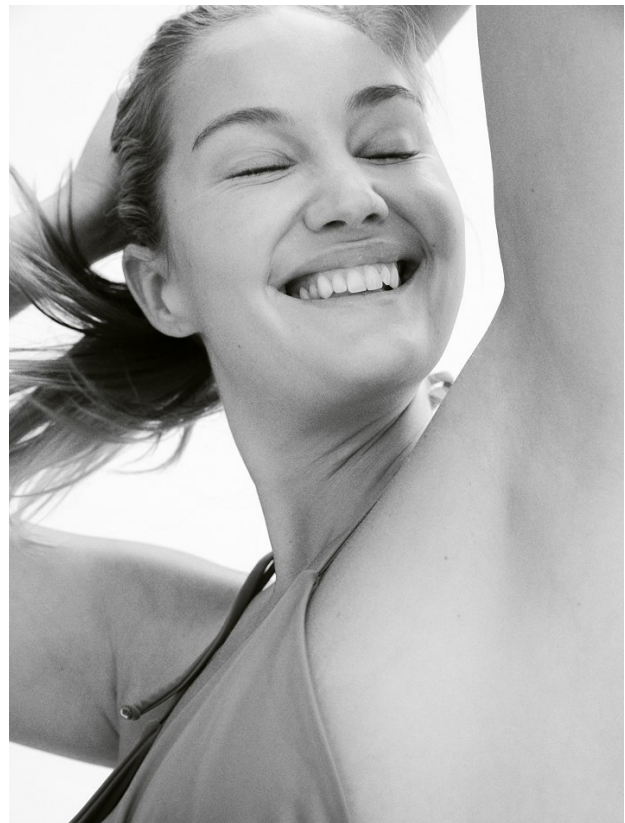

BOSS MODELS

CAPE TOWN

MARIAN DE KLERK

Height: 175cm Bust: 90cm Waist: 74cm Hips: 108cm Shoe: 7 UK Hair: Blonde Eyes: Blue

BOSS MODELS

CAPE TOWN

MARIAN DE KLERK

Height: 175cm Bust: 90cm Waist: 74cm Hips: 108cm Shoe: 7 UK Hair: Blonde Eyes: Blue