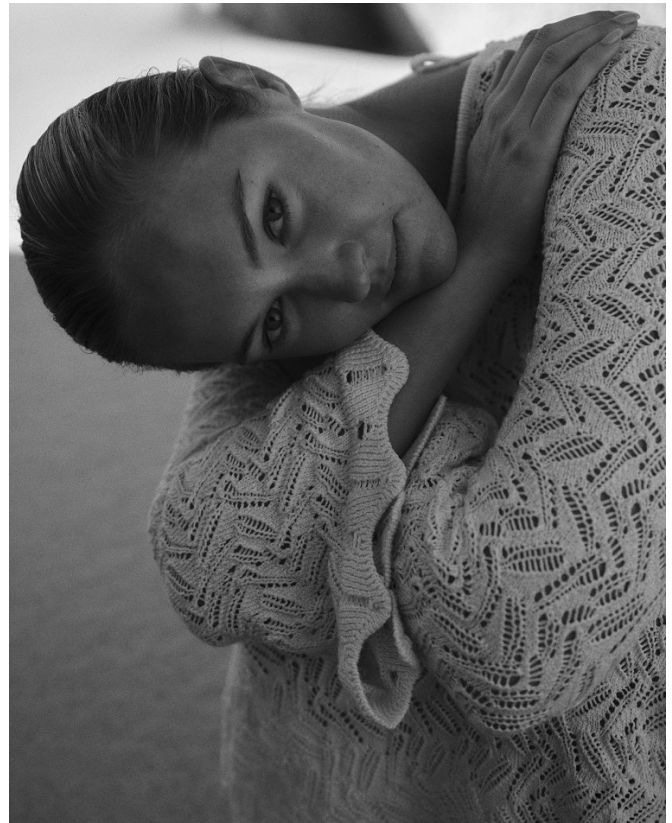

# BOSS MODELS

CAPE TOWN

MARIAN DE KLERK

Height: 175cm Bust: 90cm Waist: 74cm Hips: 108cm Shoe: 7 UK Hair: Blonde Eyes: Blue