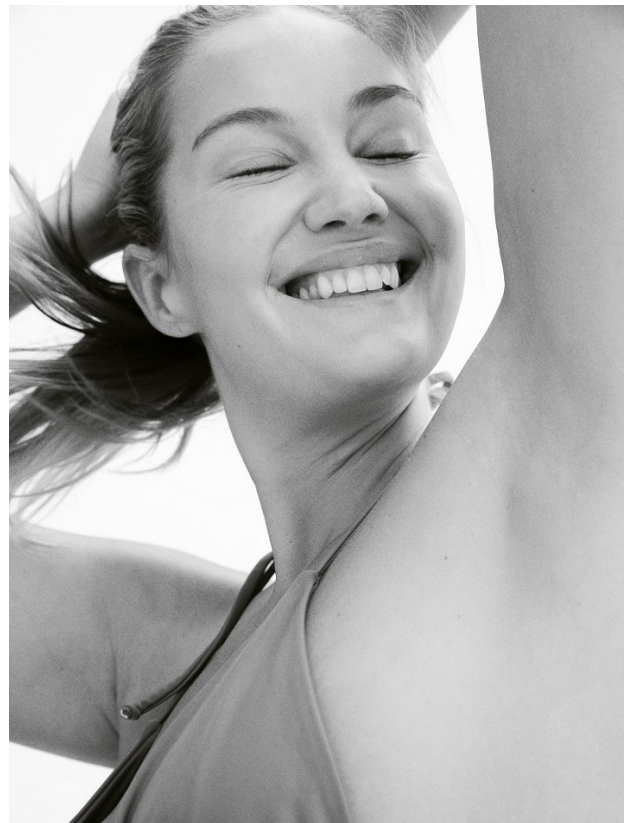

BOSS MODELS

CAPE TOWN

MARIAN DE KLERK

Height: 175cm Bust: 91cm Waist: 74cm Hips: 107cm Shoe: 7 UK Hair: Blonde Eyes: Blue

BOSS MODELS

CAPE TOWN

MARIAN DE KLERK

Height: 175cm Bust: 91cm Waist: 74cm Hips: 107cm Shoe: 7 UK Hair: Blonde Eyes: Blue