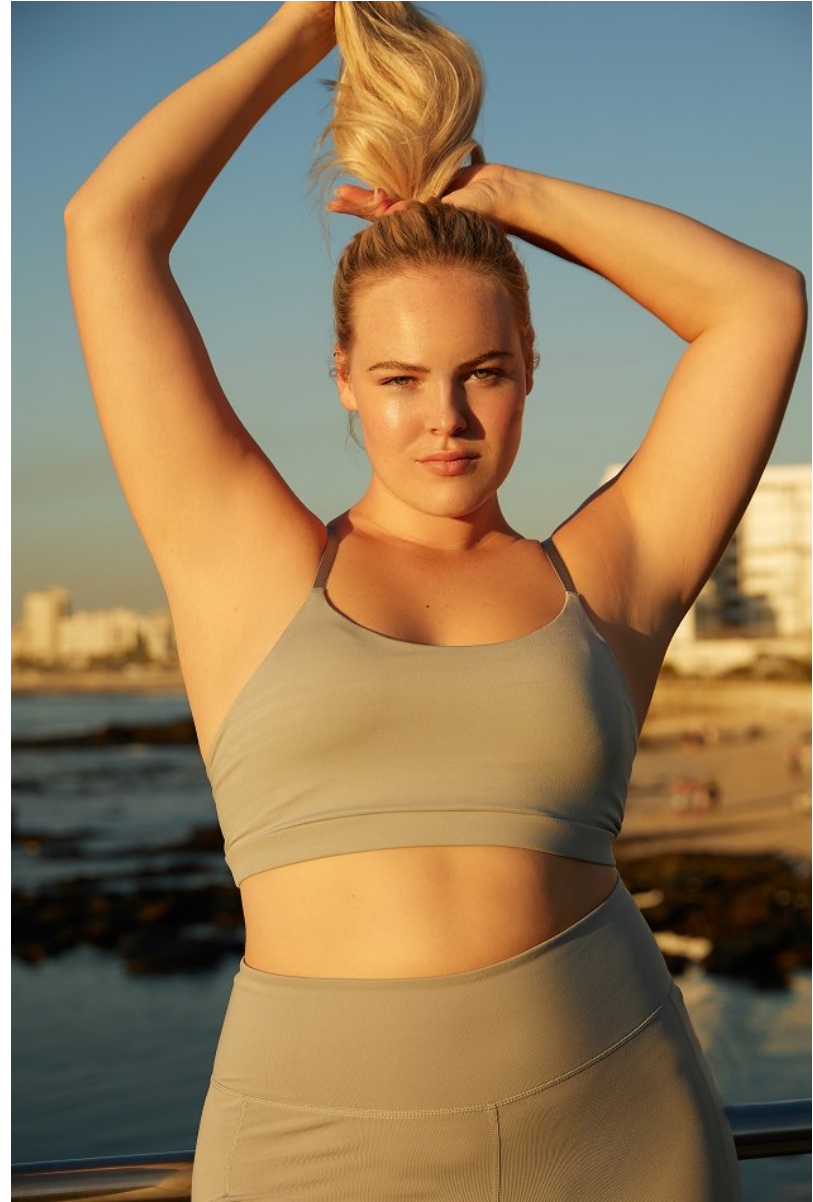

BOSS MODELS

CAPE TOWN

MICHE HERBST

Height: 175cm Bust: 111cm Waist: 92cm Hips: 118cm Shoe: 9 UK Hair: Blonde Eyes: Blue