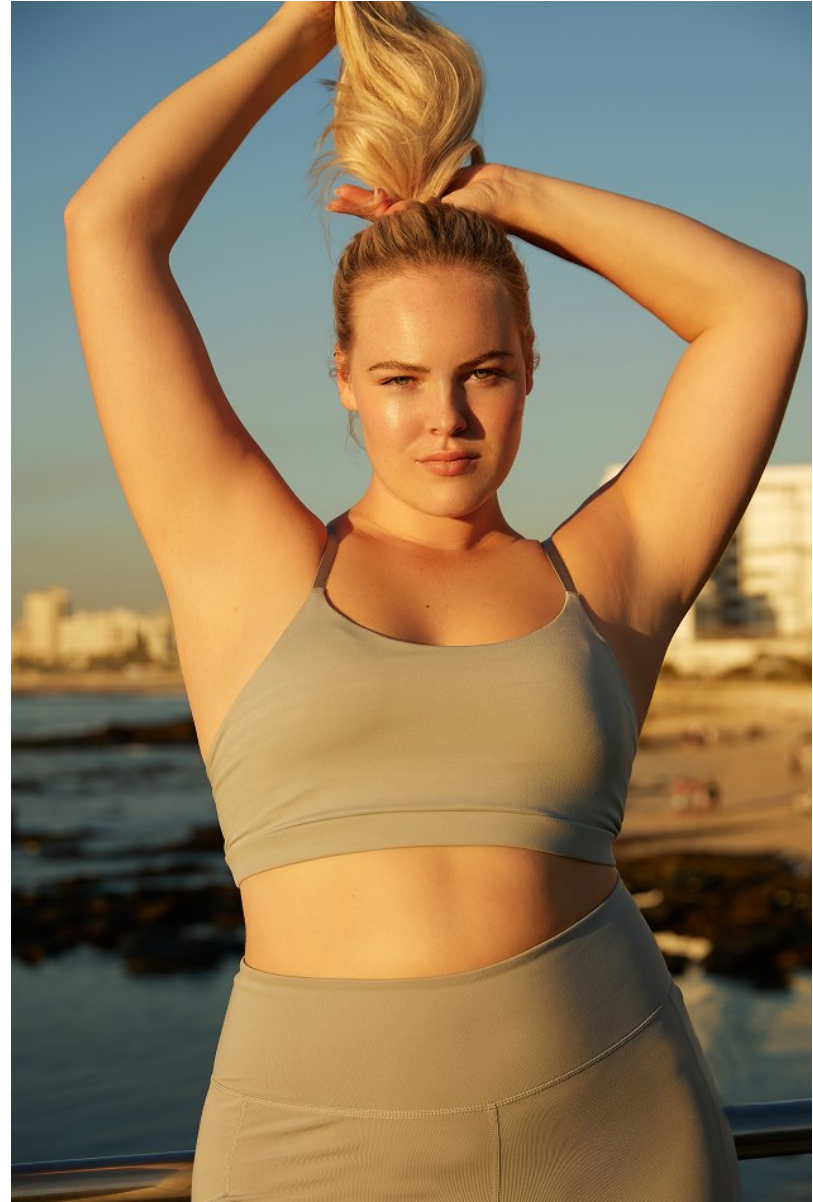

BOSS MODELS

CAPE TOWN

MICHE HERBST

Height: 175cm Bust: 114cm Waist: 96cm Hips: 121cm Shoe: 9 UK Hair: Blonde Eyes: Blue