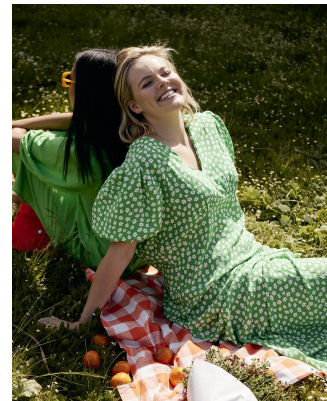

BOSS MODELS

CAPE TOWN

MICHE HERBST

Height: 175cm Bust: 111cm Waist: 92cm Hips: 118cm Shoe: 9 UK Hair: Blonde Eyes: Blue

BOSS MODELS

CAPE TOWN

MICHE HERBST

Height: 175cm Bust: 111cm Waist: 92cm Hips: 118cm Shoe: 9 UK Hair: Blonde Eyes: Blue

BOSS MODELS

CAPE TOWN

MICHE HERBST

Height: 175cm Bust: 111cm Waist: 92cm Hips: 118cm Shoe: 9 UK Hair: Blonde Eyes: Blue