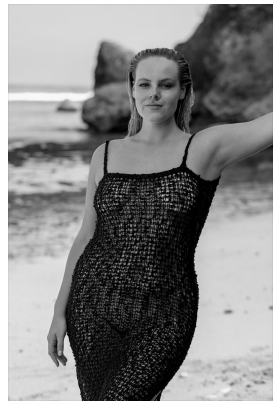

# BOSS MODELS

CAPE TOWN

## MICHE HERBST

Height: 175cm Bust: 114cm Waist: 96cm Hips: 121cm Shoe: 9 UK Hair: Blonde Eyes: Blue

# BOSS MODELS

CAPE TOWN

MICHE HERBST

Height: 175cm Bust: 114cm Waist: 96cm Hips: 121cm Shoe: 9 UK Hair: Blonde Eyes: Blue