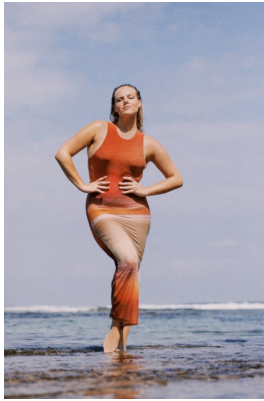

BOSS MODELS

CAPE TOWN

MICHE HERBST

Height: 175cm Bust: 114cm Waist: 96cm Hips: 121cm Shoe: 9 UK Hair: Blonde Eyes: Blue

BOSS MODELS

CAPE TOWN

MICHE HERBST

Height: 175cm Bust: 114cm Waist: 96cm Hips: 121cm Shoe: 9 UK Hair: Blonde Eyes: Blue

BOSS MODELS

CAPE TOWN

MICHE HERBST

Height: 175cm Bust: 114cm Waist: 96cm Hips: 121cm Shoe: 9 UK Hair: Blonde Eyes: Blue