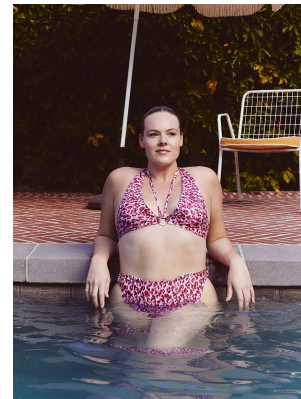

BOSS MODELS

CAPE TOWN

MICHE HERBST

Height: 175cm Bust: 114cm Waist: 96cm Hips: 121cm Shoe: 9 UK Hair: Blonde Eyes: Blue

BOSS MODELS

CAPE TOWN

MICHE HERBST

Height: 175cm Bust: 114cm Waist: 96cm Hips: 121cm Shoe: 9 UK Hair: Blonde Eyes: Blue

BOSS MODELS

CAPE TOWN

MICHE HERBST

Height: 175cm Bust: 114cm Waist: 96cm Hips: 121cm Shoe: 9 UK Hair: Blonde Eyes: Blue