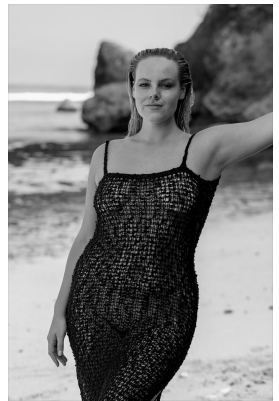

BOSS MODELS

CAPE TOWN

MICHE HERBST

Height: 175cm Bust: 114cm Waist: 96cm Hips: 121cm Shoe: 9 UK Hair: Blonde Eyes: Blue

BOSS MODELS

CAPE TOWN

MICHE HERBST

Height: 175cm Bust: 114cm Waist: 96cm Hips: 121cm Shoe: 9 UK Hair: Blonde Eyes: Blue

BOSS MODELS

CAPE TOWN

MICHE HERBST

Height: 175cm Bust: 114cm Waist: 96cm Hips: 121cm Shoe: 9 UK Hair: Blonde Eyes: Blue