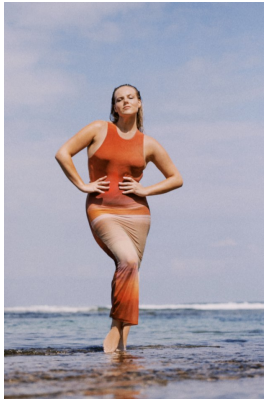

# BOSS MODELS

CAPE TOWN

## MICHE HERBST

Height: 175cm Bust: 114cm Waist: 96cm Hips: 121cm Shoe: 9 UK Hair: Blonde Eyes: Blue

# BOSS MODELS

CAPE TOWN

MICHE HERBST

Height: 175cm Bust: 114cm Waist: 96cm Hips: 121cm Shoe: 9 UK Hair: Blonde Eyes: Blue