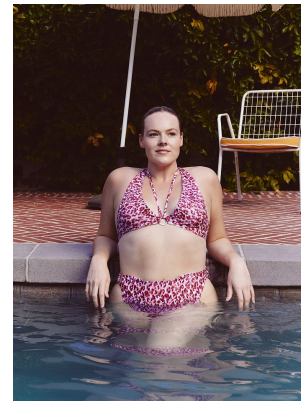

# BOSS MODELS

CAPE TOWN

## MICHE HERBST

Height: 175cm Bust: 114cm Waist: 96cm Hips: 121cm Shoe: 9 UK Hair: Blonde Eyes: Blue

# BOSS MODELS

CAPE TOWN

MICHE HERBST

Height: 175cm Bust: 114cm Waist: 96cm Hips: 121cm Shoe: 9 UK Hair: Blonde Eyes: Blue