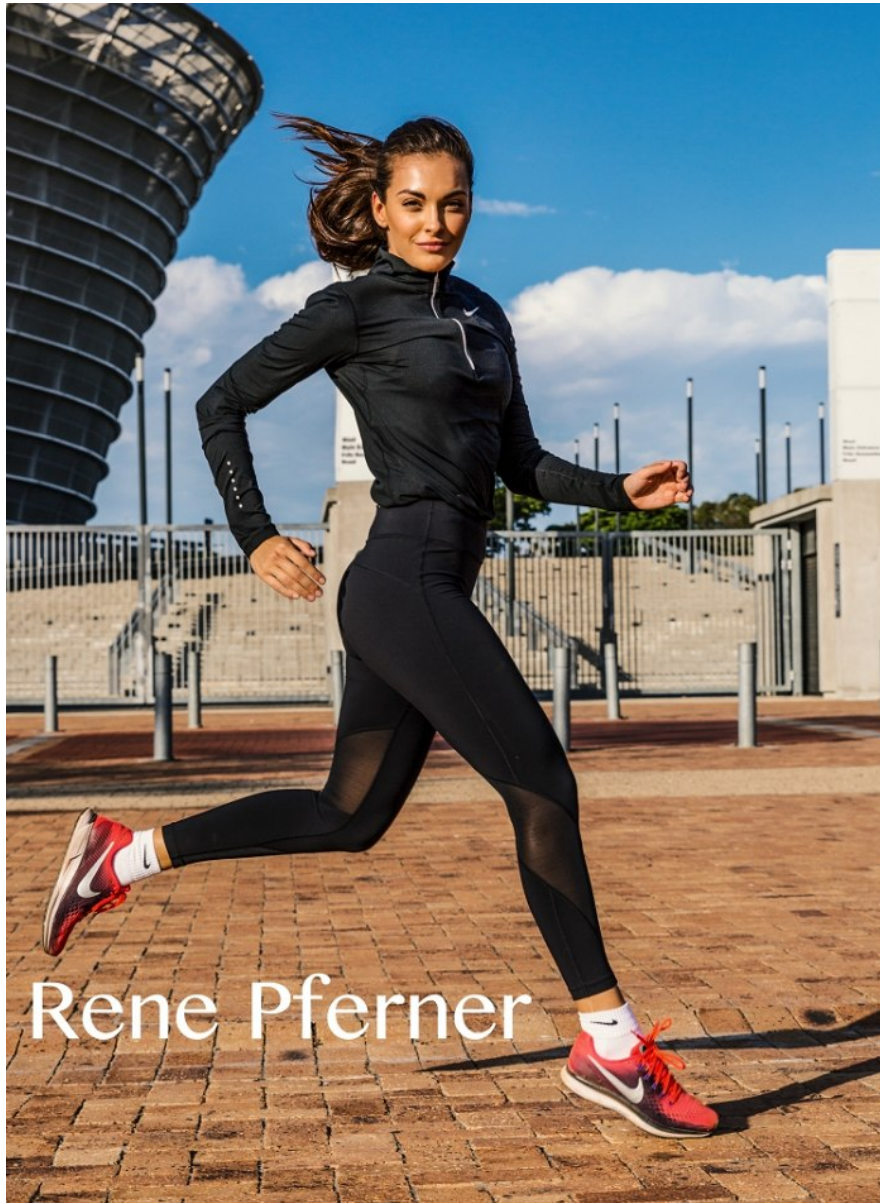

BOSS MODELS

CAPE TOWN

SANJA STOJANOVIC

Height: 174cm Bust: 86cm Waist: 64cm Hips: 91cm Shoe: 6 UK Hair: Brown Eyes: Green

BOSS MODELS

CAPE TOWN

SANJA STOJANOVIC

Height: 174cm Bust: 86cm Waist: 64cm Hips: 91cm Shoe: 6 UK Hair: Brown Eyes: Green