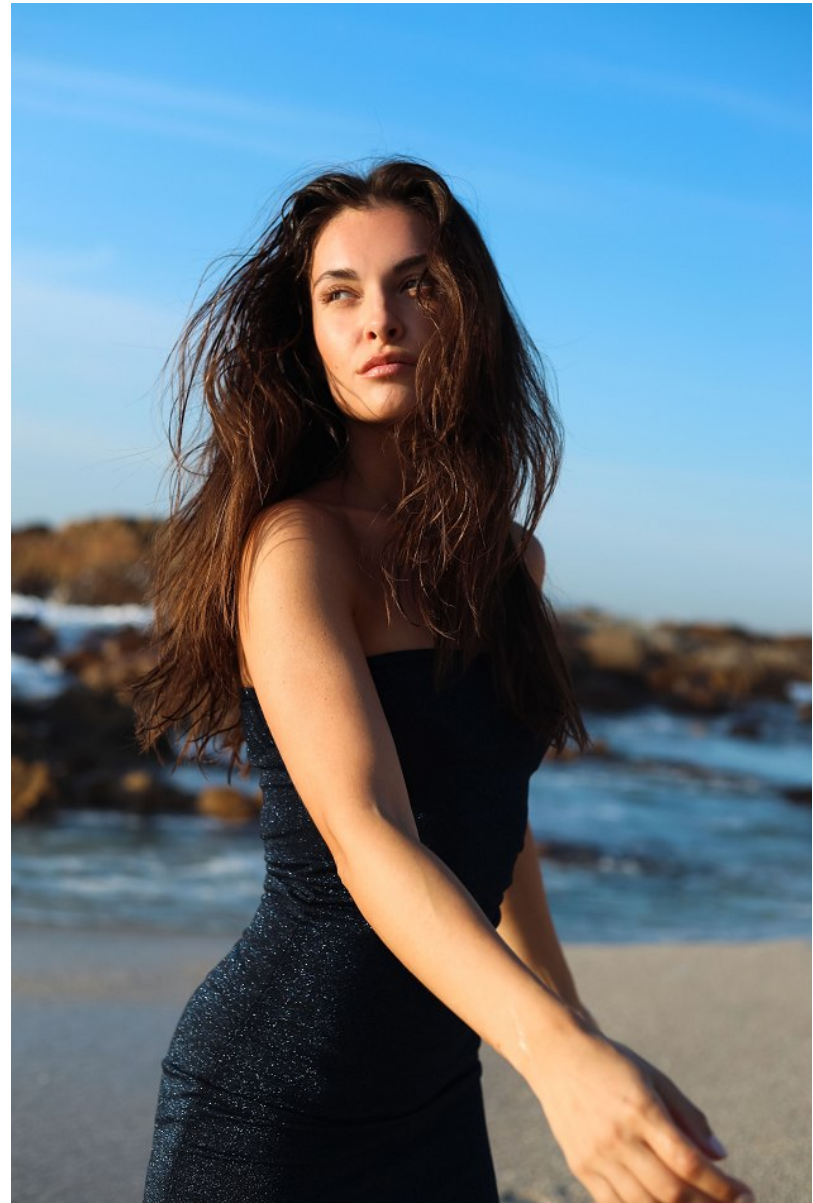

BOSS MODELS

CAPE TOWN

SANJA STOJANOVIC

Height: 174cm Bust: 86cm Waist: 64cm Hips: 91cm Shoe: 6 UK Hair: Brown Eyes: Green