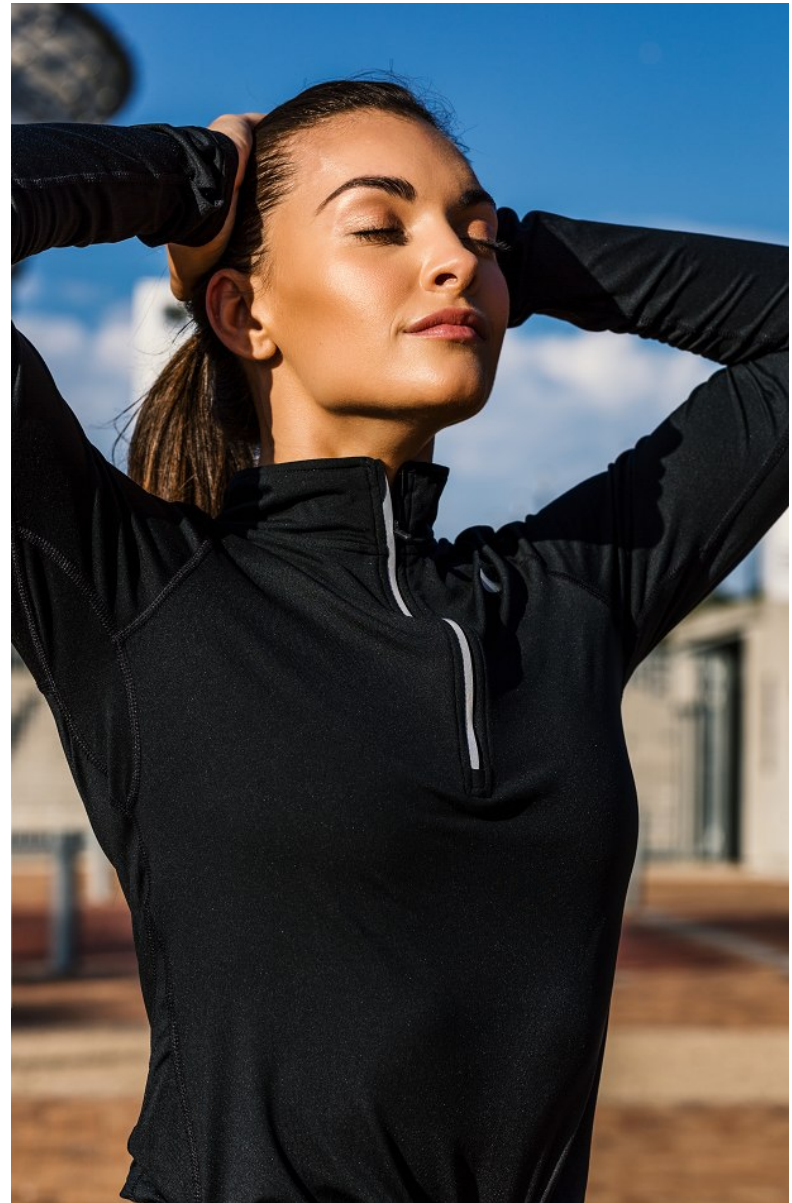

BOSS MODELS

CAPE TOWN

SANJA STOJANOVIC

Height: 174cm Bust: 86cm Waist: 64cm Hips: 91cm Shoe: 6 UK Hair: Brown Eyes: Green

BOSS MODELS

CAPE TOWN

SANJA STOJANOVIC

Height: 174cm Bust: 86cm Waist: 64cm Hips: 91cm Shoe: 6 UK Hair: Brown Eyes: Green