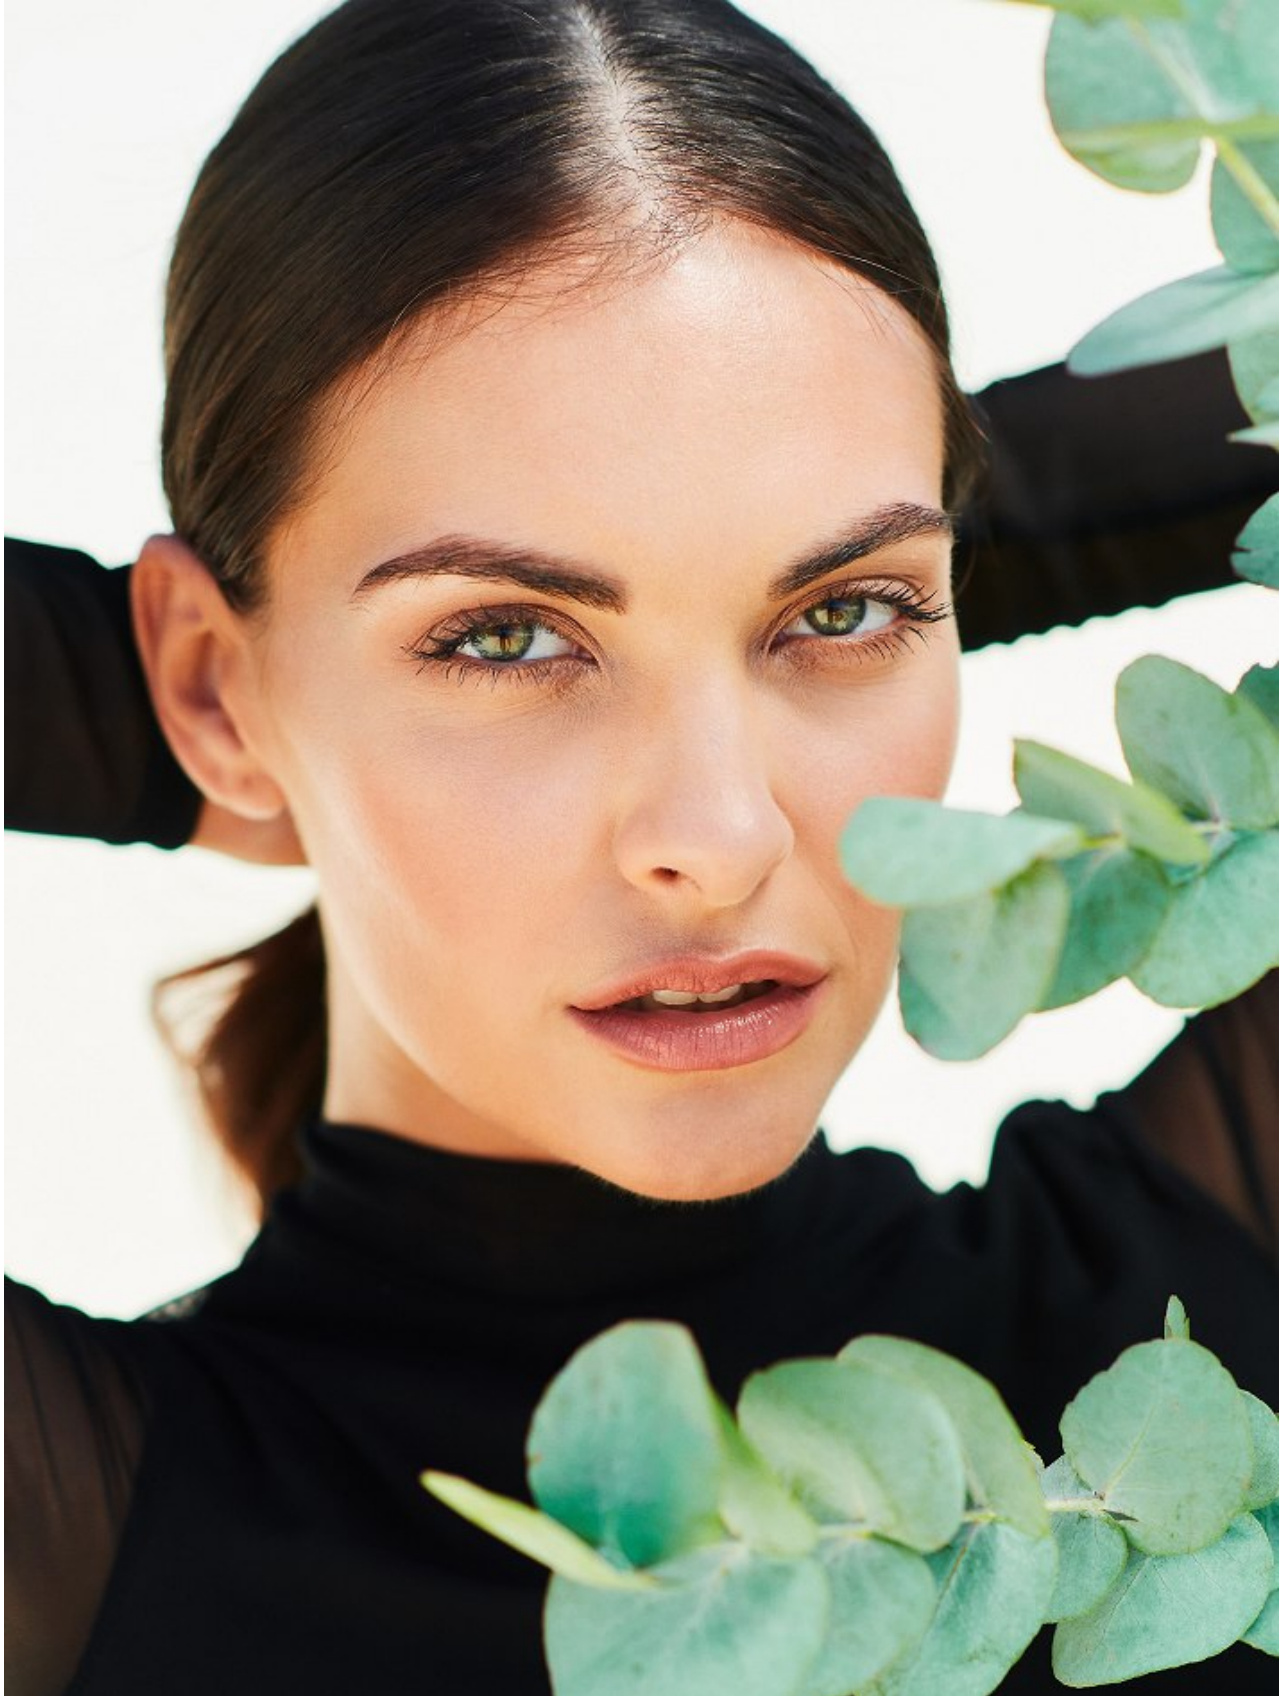

BOSS MODELS

CAPE TOWN

SANJA STOJANOVIC

Height: 174cm Bust: 86cm Waist: 64cm Hips: 91cm Shoe: 6 UK Hair: Brown Eyes: Green