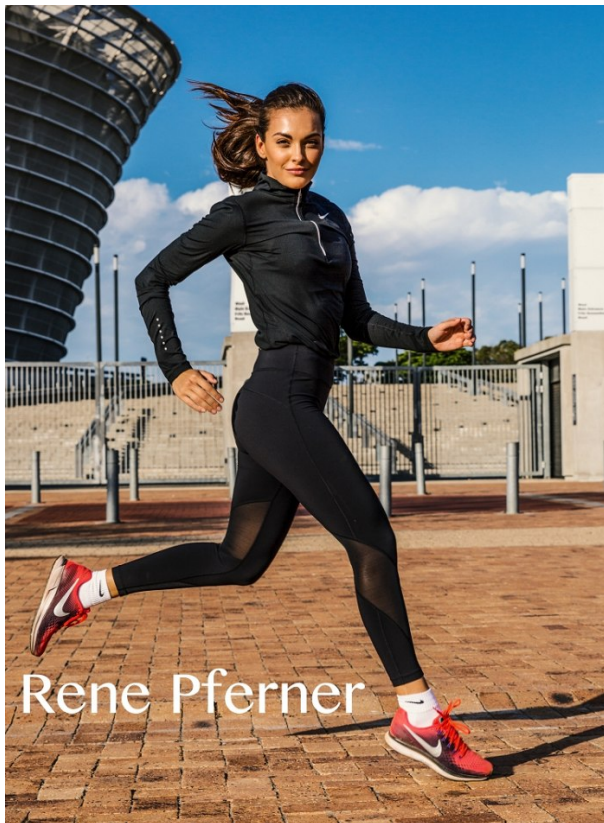

BOSS MODELS

CAPE TOWN

SANJA STOJANOVIC

Height: 174cm Bust: 86cm Waist: 64cm Hips: 91cm Shoe: 6 UK Hair: Brown Eyes: Green

BOSS MODELS

CAPE TOWN

SANJA STOJANOVIC

Height: 174cm Bust: 86cm Waist: 64cm Hips: 91cm Shoe: 6 UK Hair: Brown Eyes: Green