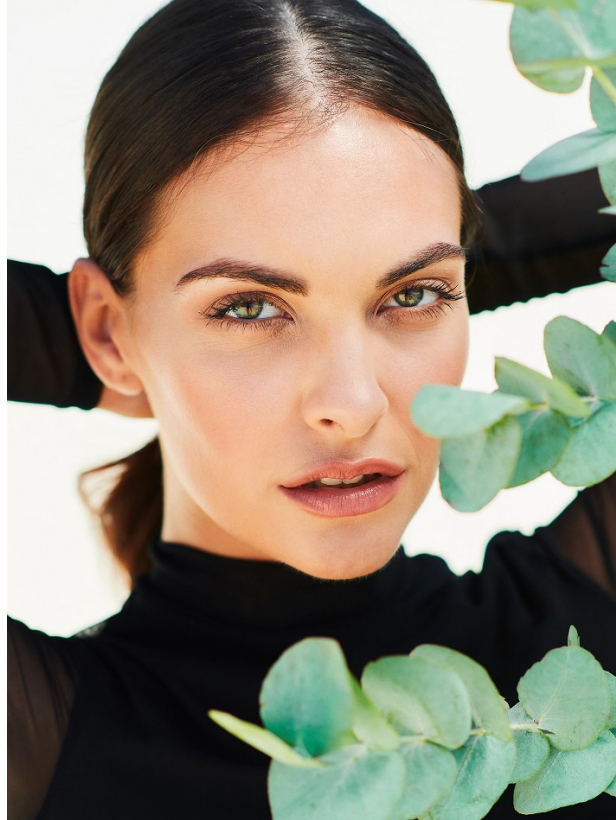

BOSS MODELS

CAPE TOWN

SANJA STOJANOVIC

Height: 174cm Bust: 86cm Waist: 64cm Hips: 91cm Shoe: 6 UK Hair: Brown Eyes: Green

BOSS MODELS

CAPE TOWN

Image: Sanja Stojanovic represented by Boss Models Cape Town

SANJA STOJANOVIC