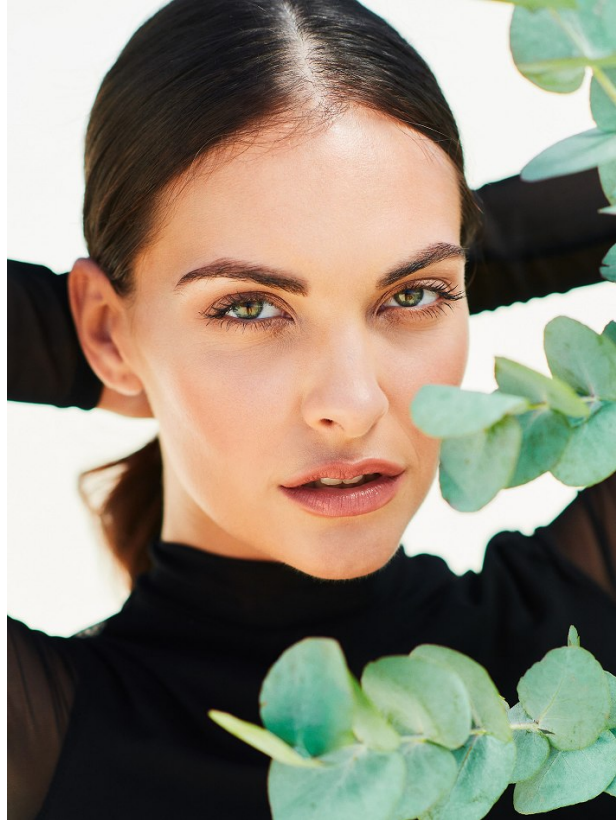

# BOSS MODELS

CAPE TOWN

Image: Sanja Stojanovic represented by Boss Models Cape Town

**SANJA STOJANOVIC**

Height: 174cm Bust: 86cm Waist: 64cm Hips: 91cm Shoe: 6 UK Hair: Brown Eyes: Green