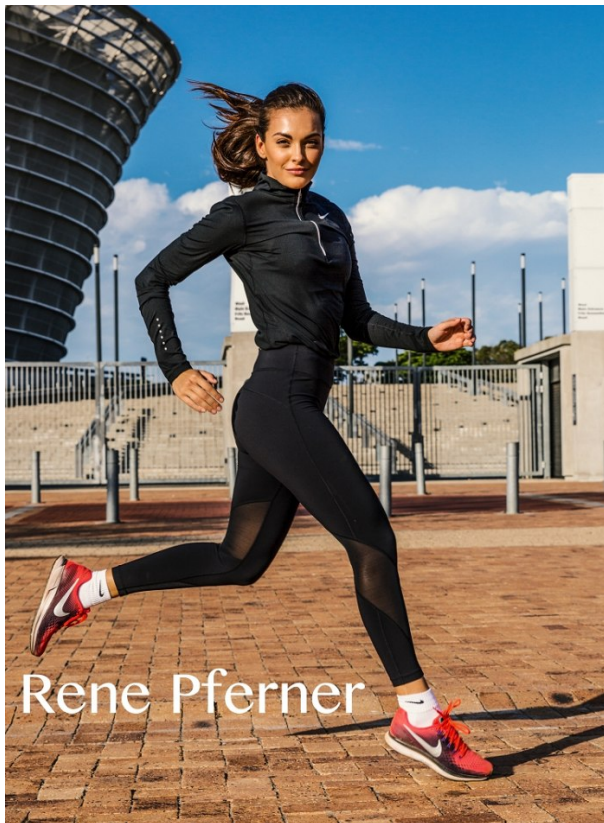

BOSS MODELS

CAPE TOWN

SANJA STOJANOVIC

Height: 174cm Bust: 86cm Waist: 64cm Hips: 91cm Shoe: 6 UK Hair: Brown Eyes: Green