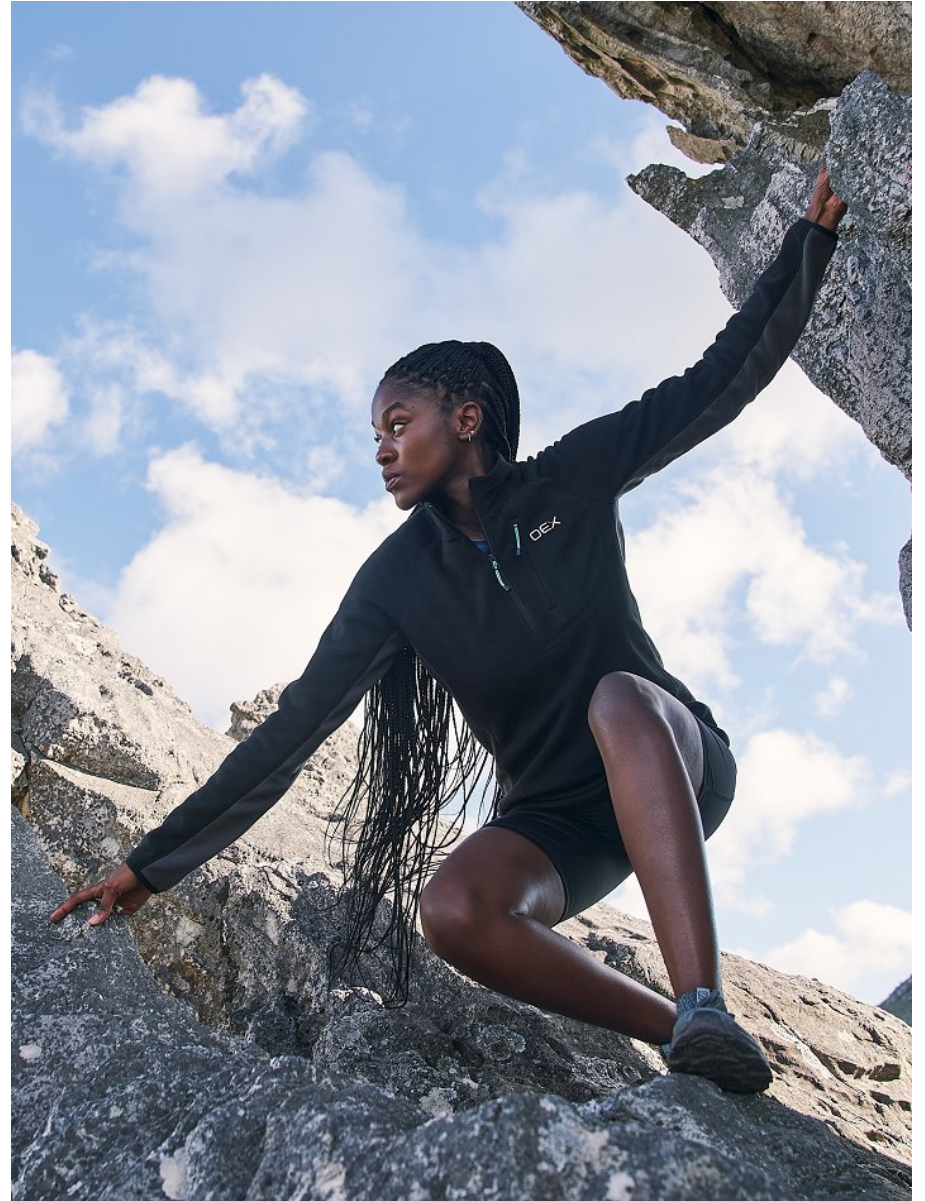

BOSS MODELS

CAPE TOWN

AOBAKWE SELEKA

Height: 173cm Bust: 89cm Waist: 68cm Hips: 94cm Shoe: 6 UK Hair: Black Eyes: Brown