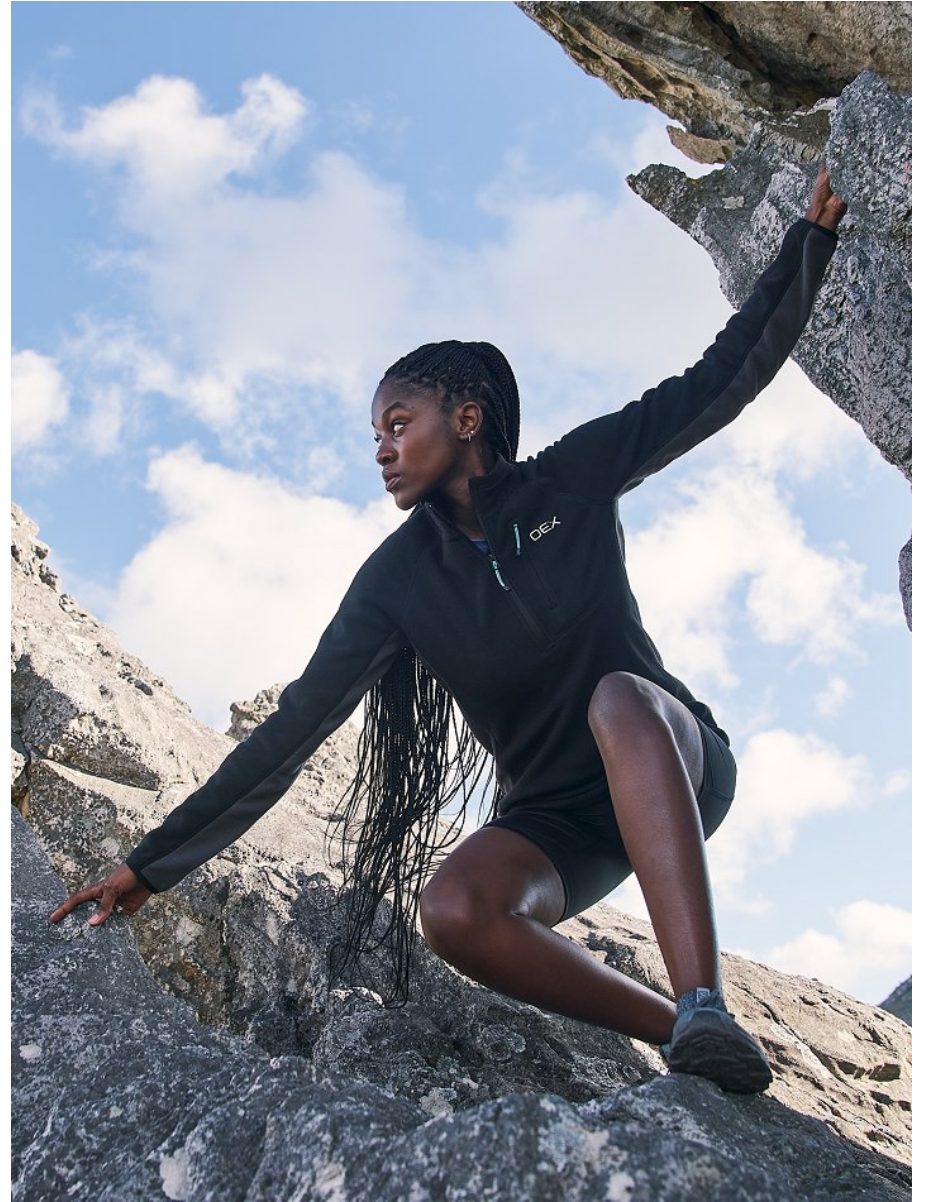

BOSS MODELS

CAPE TOWN

AOBAKWE SELEKA

Height: 173cm Bust: 94cm Waist: 70cm Hips: 96cm Shoe: 6 UK Hair: Black Eyes: Brown