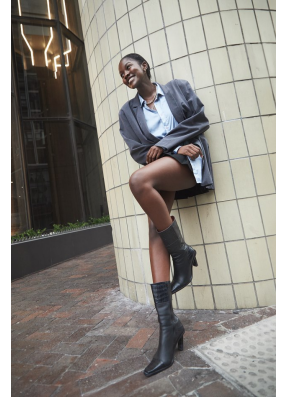

BOSS MODELS

CAPE TOWN

AOBAKWE SELEKA

Height: 173cm Bust: 94cm Waist: 70cm Hips: 96cm Shoe: 6 UK Hair: Black Eyes: Brown

BOSS MODELS

CAPE TOWN

AOBAKWE SELEKA

Height: 173cm Bust: 94cm Waist: 70cm Hips: 96cm Shoe: 6 UK Hair: Black Eyes: Brown