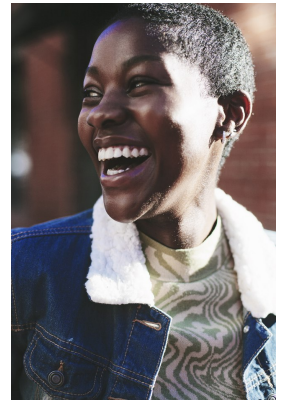

BOSS MODELS

CAPE TOWN

AOBAKWE SELEKA

Height: 173cm Bust: 94cm Waist: 70cm Hips: 96cm Shoe: 6 UK Hair: Black Eyes: Brown

BOSS MODELS

CAPE TOWN

AOBAKWE SELEKA

Height: 173cm Bust: 94cm Waist: 70cm Hips: 96cm Shoe: 6 UK Hair: Black Eyes: Brown