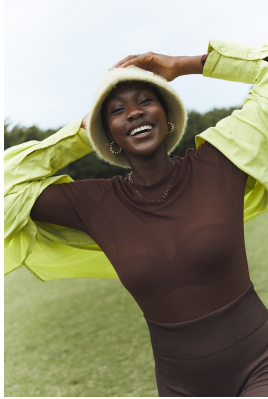

# BOSS MODELS

CAPE TOWN

AOBAKWE SELEKA

Height: 173cm Bust: 89cm Waist: 68cm Hips: 94cm Shoe: 6 UK Hair: Black Eyes: Brown

# BOSS MODELS

CAPE TOWN

## AOBAKWE SELEKA

Height: 173cm Bust: 89cm Waist: 68cm Hips: 94cm Shoe: 6 UK Hair: Black Eyes: Brown