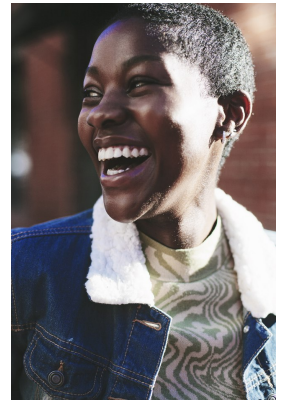

# BOSS MODELS

CAPE TOWN

AOBAKWE SELEKA

Height: 173cm Bust: 89cm Waist: 68cm Hips: 94cm Shoe: 6 UK Hair: Black Eyes: Brown

# BOSS MODELS

CAPE TOWN

## AOBAKWE SELEKA

Height: 173cm Bust: 89cm Waist: 68cm Hips: 94cm Shoe: 6 UK Hair: Black Eyes: Brown