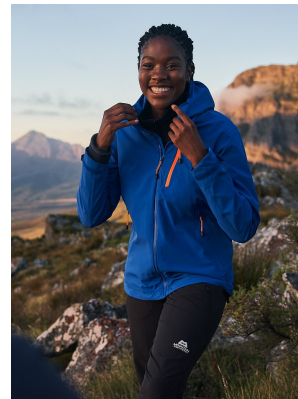

BOSS MODELS

CAPE TOWN

AOBAKWE SELEKA

Height: 173cm Bust: 94cm Waist: 70cm Hips: 96cm Shoe: 6 UK Hair: Black Eyes: Brown

BOSS MODELS

CAPE TOWN

AOBAKWE SELEKA

Height: 173cm Bust: 94cm Waist: 70cm Hips: 96cm Shoe: 6 UK Hair: Black Eyes: Brown