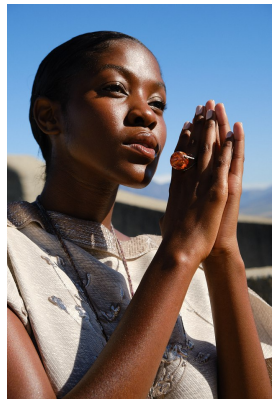

# BOSS MODELS

CAPE TOWN

AOBAKWE SELEKA

Height: 173cm Bust: 89cm Waist: 68cm Hips: 94cm Shoe: 6 UK Hair: Black Eyes: Brown

# BOSS MODELS

CAPE TOWN

## AOBAKWE SELEKA

Height: 173cm Bust: 89cm Waist: 68cm Hips: 94cm Shoe: 6 UK Hair: Black Eyes: Brown