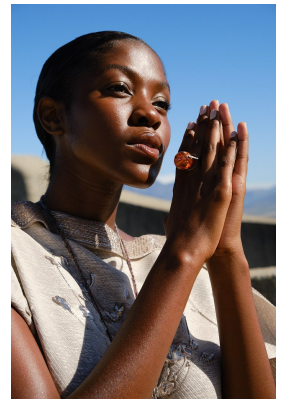

BOSS MODELS

CAPE TOWN

AOBAKWE SELEKA

Height: 173cm Bust: 94cm Waist: 70cm Hips: 96cm Shoe: 6 UK Hair: Black Eyes: Brown

BOSS MODELS

CAPE TOWN

AOBAKWE SELEKA

Height: 173cm Bust: 94cm Waist: 70cm Hips: 96cm Shoe: 6 UK Hair: Black Eyes: Brown