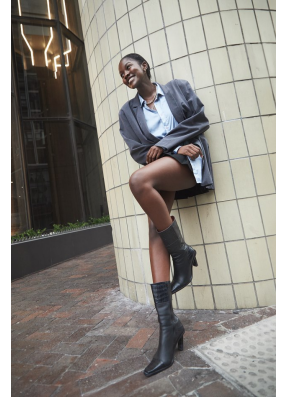

# BOSS MODELS

CAPE TOWN

AOBAKWE SELEKA

Height: 173cm Bust: 89cm Waist: 68cm Hips: 94cm Shoe: 6 UK Hair: Black Eyes: Brown

# BOSS MODELS

CAPE TOWN

## AOBAKWE SELEKA

Height: 173cm Bust: 89cm Waist: 68cm Hips: 94cm Shoe: 6 UK Hair: Black Eyes: Brown