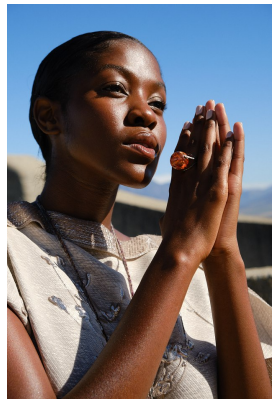

BOSS MODELS

CAPE TOWN

AOBAKWE SELEKA

Height: 173cm Bust: 94cm Waist: 70cm Hips: 96cm Shoe: 6 UK Hair: Black Eyes: Brown

BOSS MODELS

CAPE TOWN

AOBAKWE SELEKA

Height: 173cm Bust: 94cm Waist: 70cm Hips: 96cm Shoe: 6 UK Hair: Black Eyes: Brown