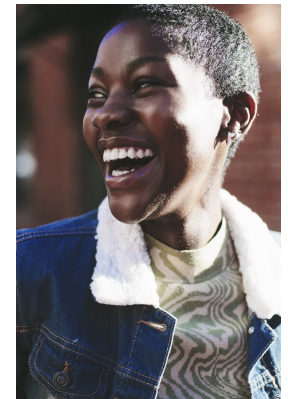

BOSS MODELS

CAPE TOWN

AOBAKWE SELEKA

Height: 173cm Bust: 94cm Waist: 70cm Hips: 96cm Shoe: 6 UK Hair: Black Eyes: Brown

BOSS MODELS

CAPE TOWN

AOBAKWE SELEKA

Height: 173cm Bust: 94cm Waist: 70cm Hips: 96cm Shoe: 6 UK Hair: Black Eyes: Brown