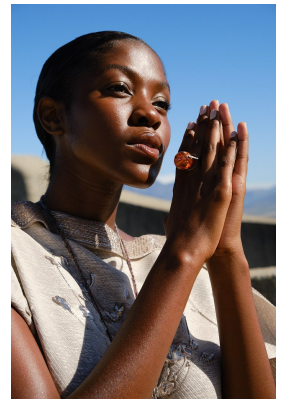

# BOSS MODELS

CAPE TOWN

AOBAKWE SELEKA

Height: 173cm Bust: 89cm Waist: 68cm Hips: 94cm Shoe: 6 UK Hair: Black Eyes: Brown

# BOSS MODELS

CAPE TOWN

## AOBAKWE SELEKA

Height: 173cm Bust: 89cm Waist: 68cm Hips: 94cm Shoe: 6 UK Hair: Black Eyes: Brown