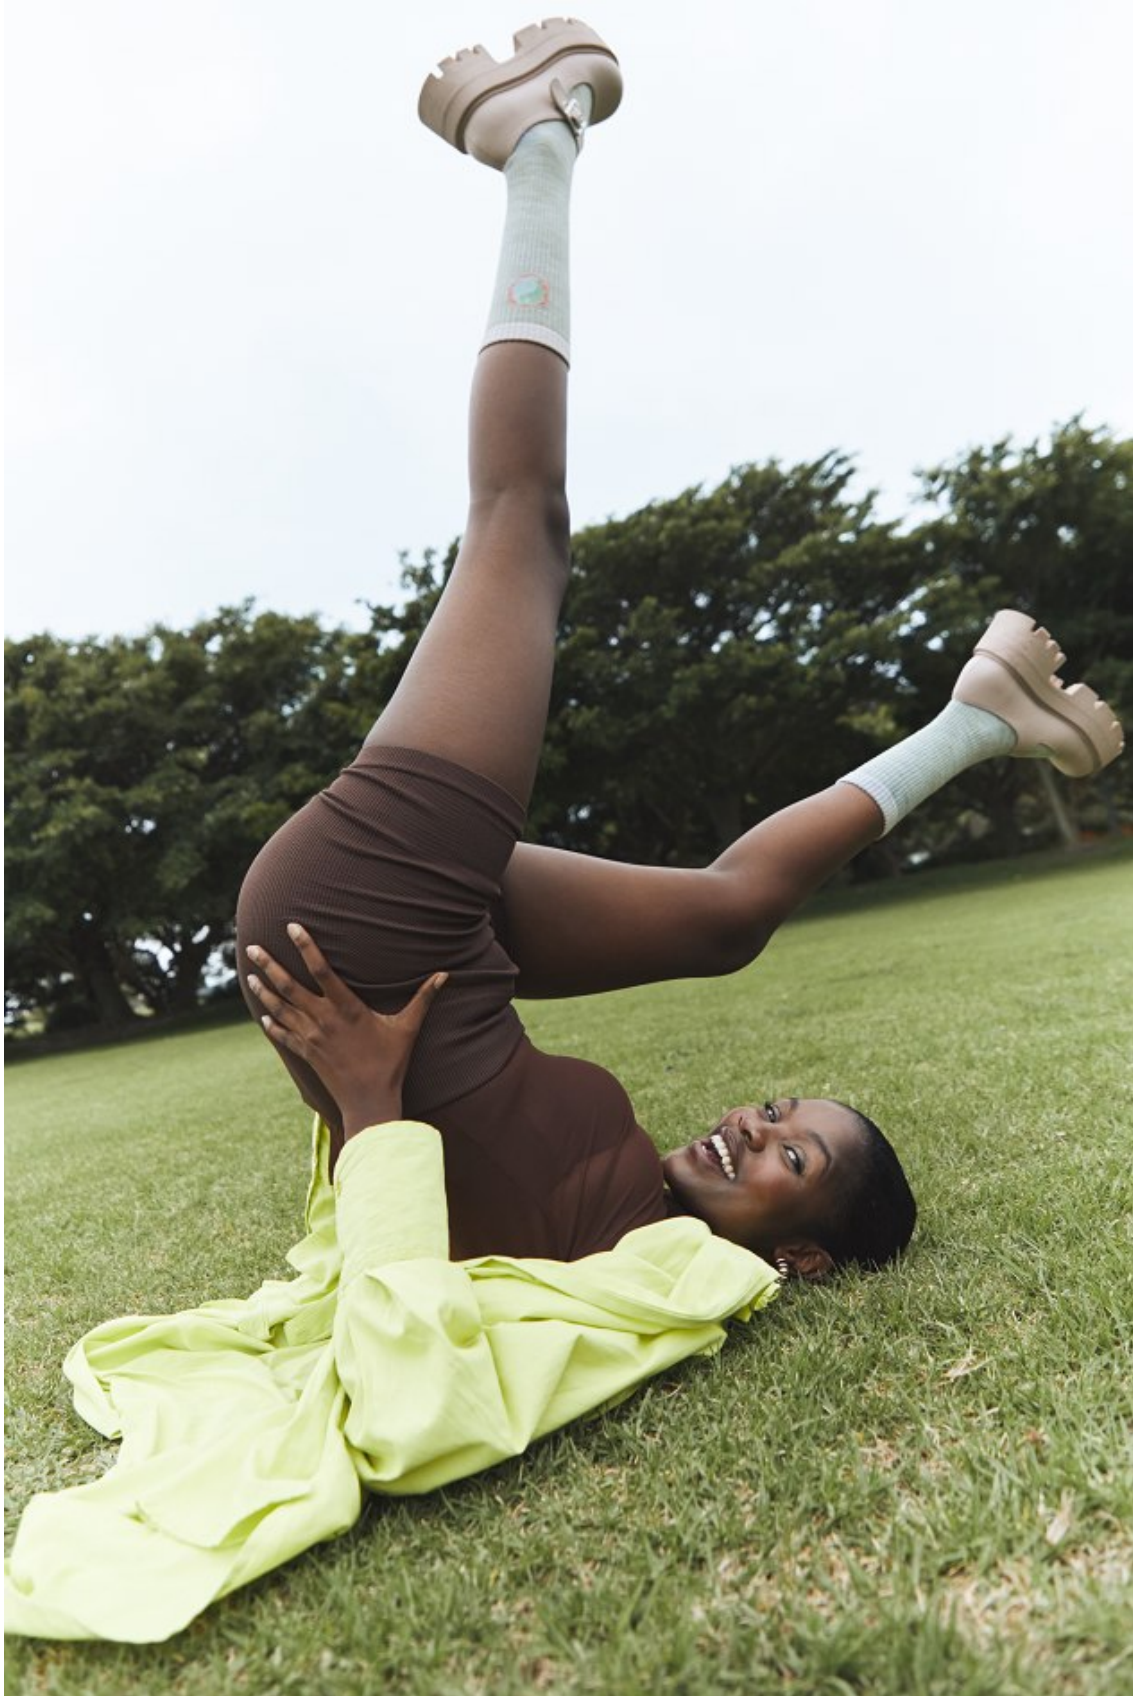

BOSS MODELS

CAPE TOWN

AOBAKWE SELEKA

Height: 173cm Bust: 89cm Waist: 68cm Hips: 94cm Shoe: 6 UK Hair: Black Eyes: Brown

BOSS MODELS

CAPE TOWN

AOBAKWE SELEKA

Height: 173cm Bust: 89cm Waist: 68cm Hips: 94cm Shoe: 6 UK Hair: Black Eyes: Brown