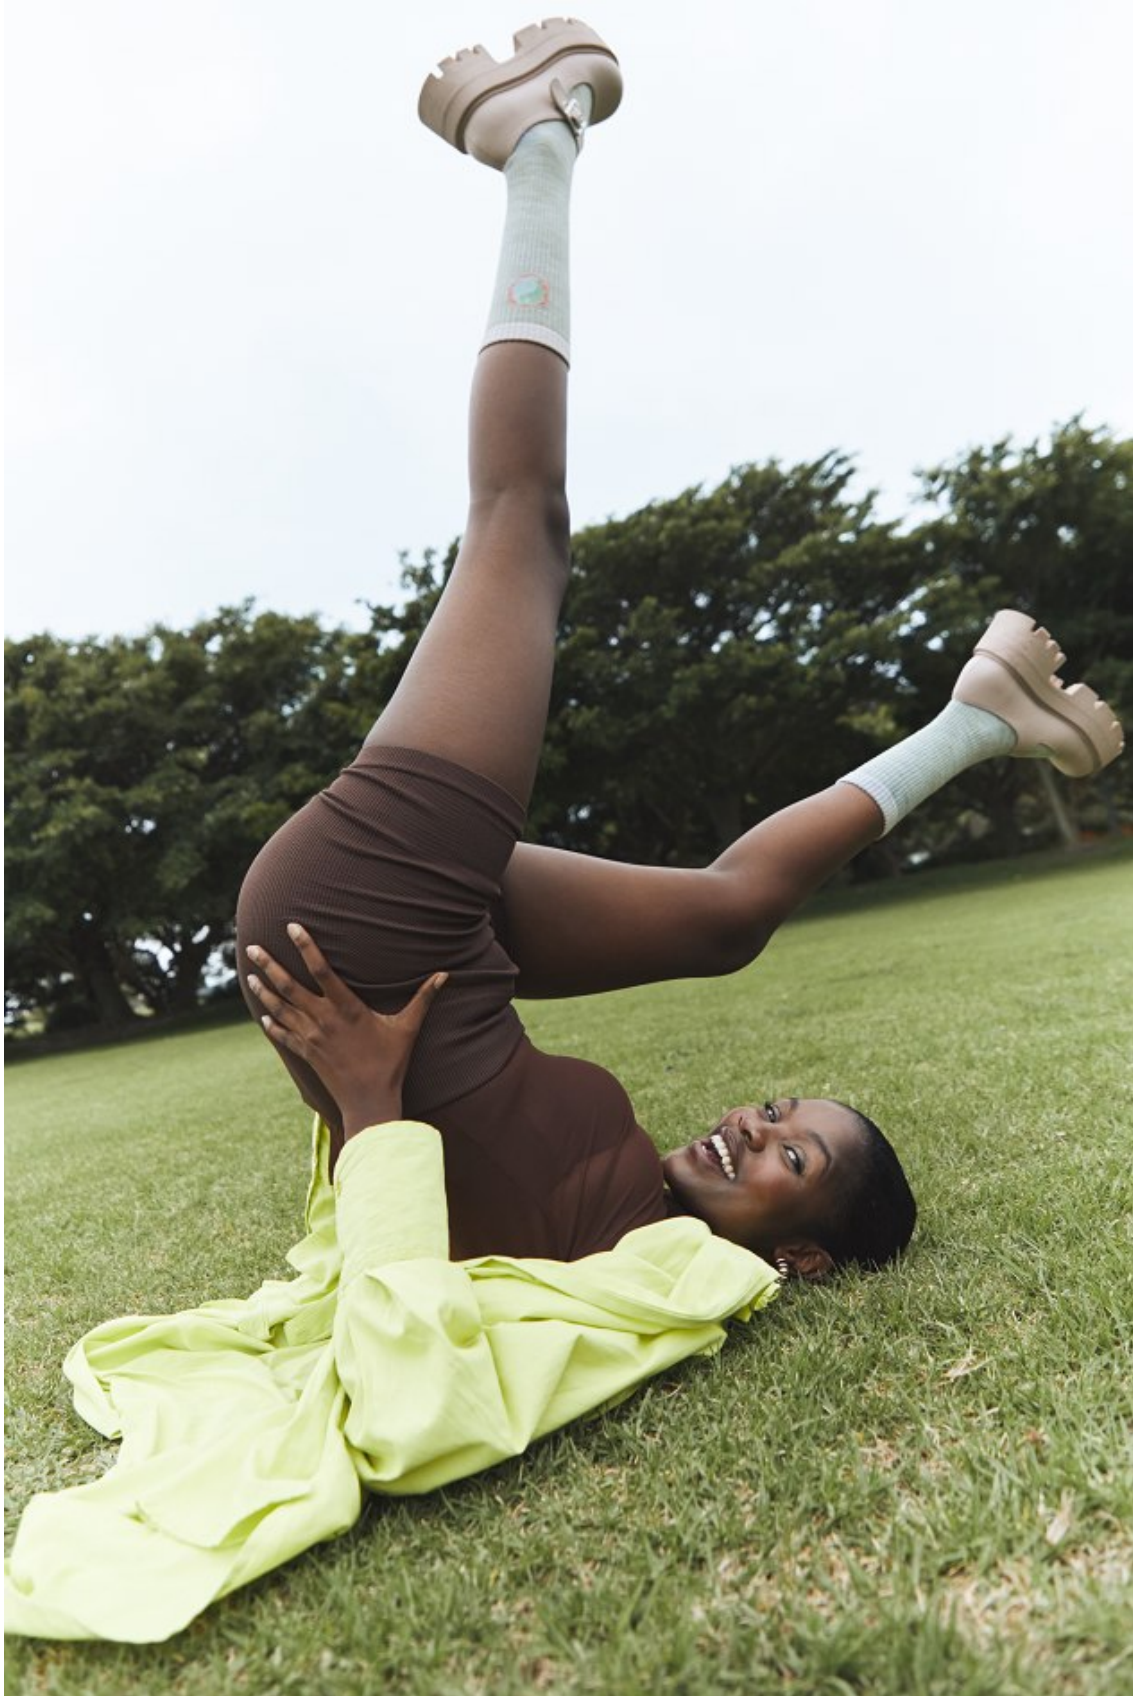

AOBAKWE SELEKA

BOSS MODELS

CAPE TOWN

AOBAKWE SELEKA

Height: 173cm Bust: 89cm Waist: 68cm Hips: 94cm Shoe: 6 UK Hair: Black Eyes: Brown