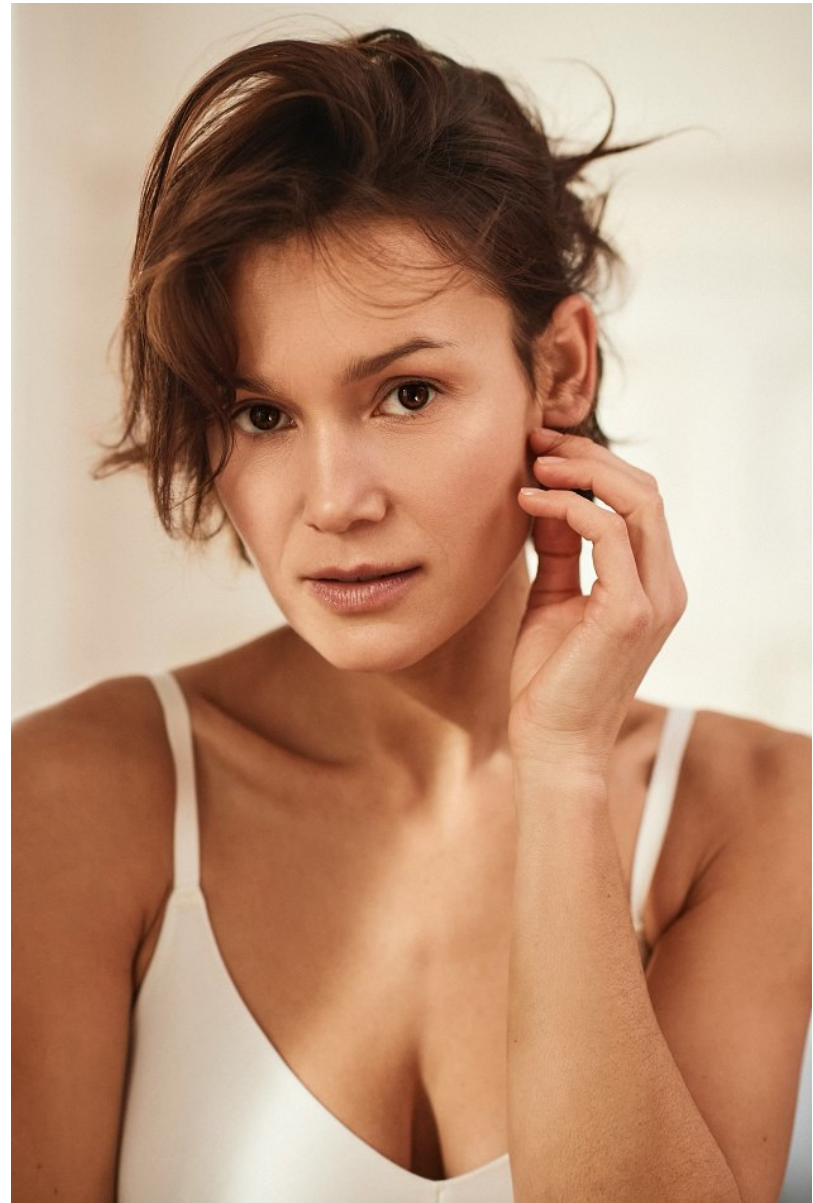

CAPE TOWN

AGNES FISCHER

Height: 175cm Bust: 84cm Waist: 65cm Hips: 94cm Shoe: 5.5 UK Hair: Brown Eyes: Brown

BOSS MODELS

CAPE TOWN

AGNES FISCHER

Height: 175cm Bust: 84cm Waist: 65cm Hips: 94cm Shoe: 5.5 UK Hair: Brown Eyes: Brown