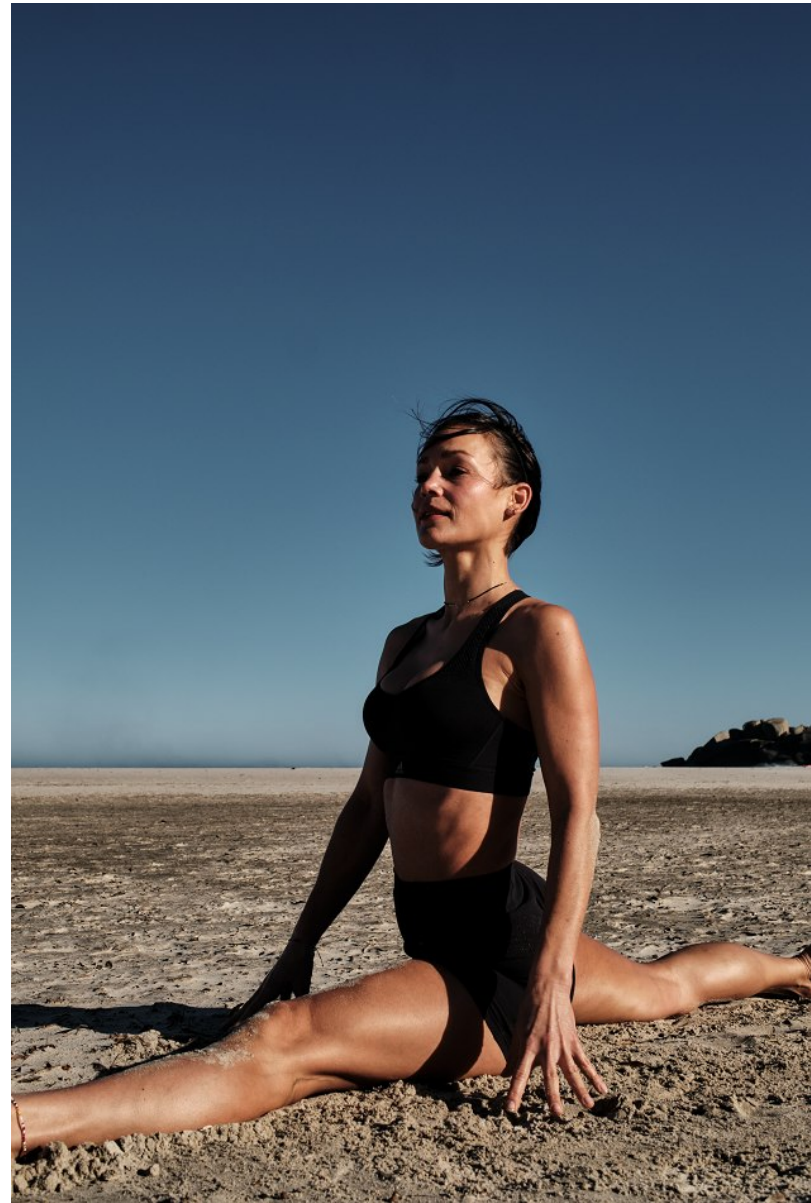

BOSS MODELS

CAPE TOWN

AGNES FISCHER

Height: 175cm Bust: 84cm Waist: 65cm Hips: 94cm Shoe: 5.5 UK Hair: Brown Eyes: Brown