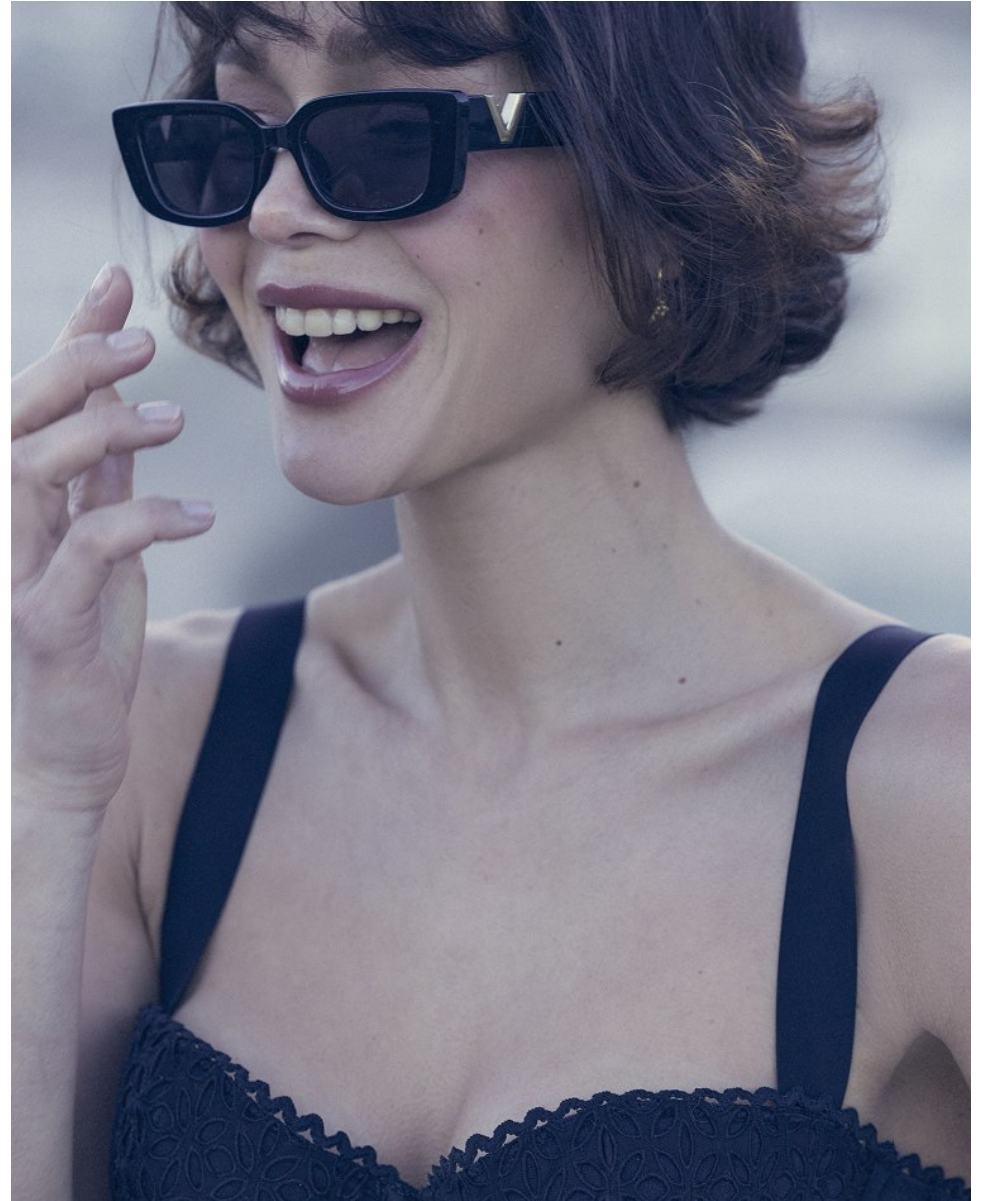

BOSS MODELS

CAPE TOWN

AGNES FISCHER

Height: 175cm Bust: 84cm Waist: 65cm Hips: 94cm Shoe: 5.5 UK Hair: Brown Eyes: Brown