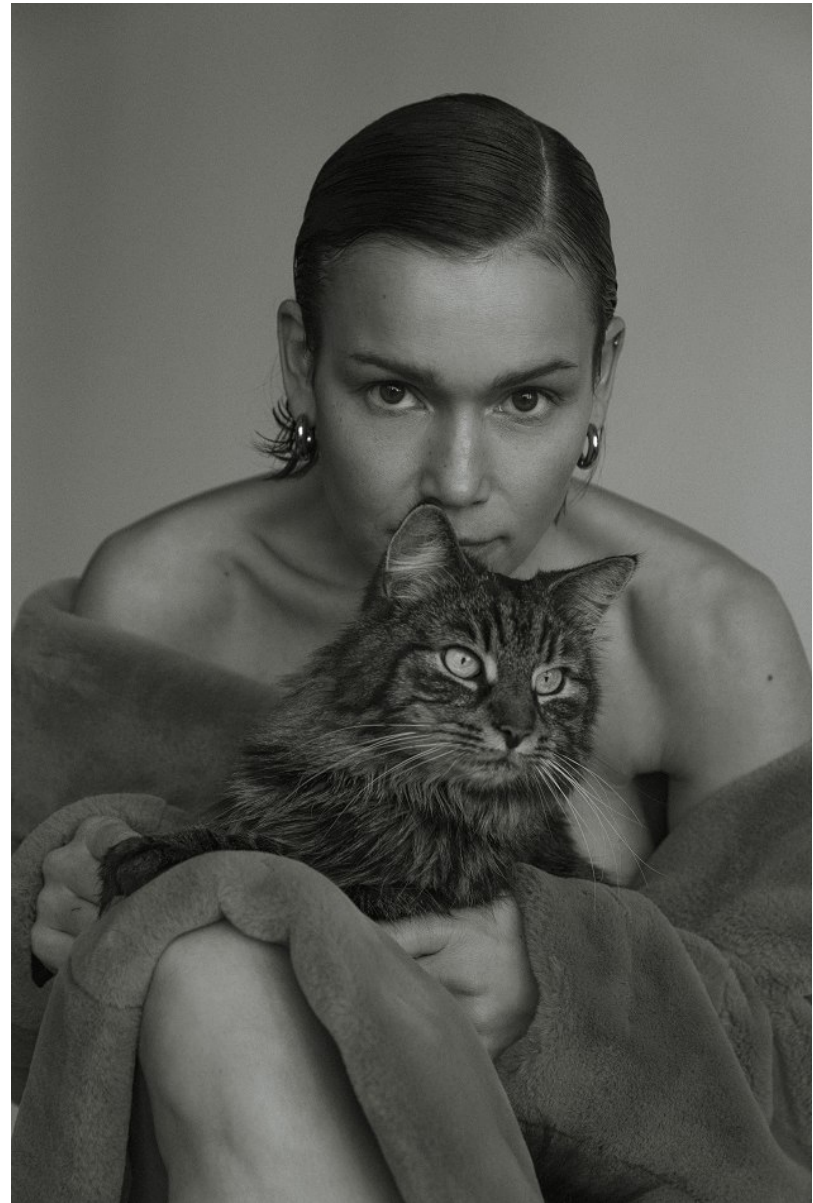

BOSS MODELS

CAPE TOWN

AGNES FISCHER

Height: 175cm Bust: 84cm Waist: 65cm Hips: 94cm Shoe: 5.5 UK Hair: Brown Eyes: Brown