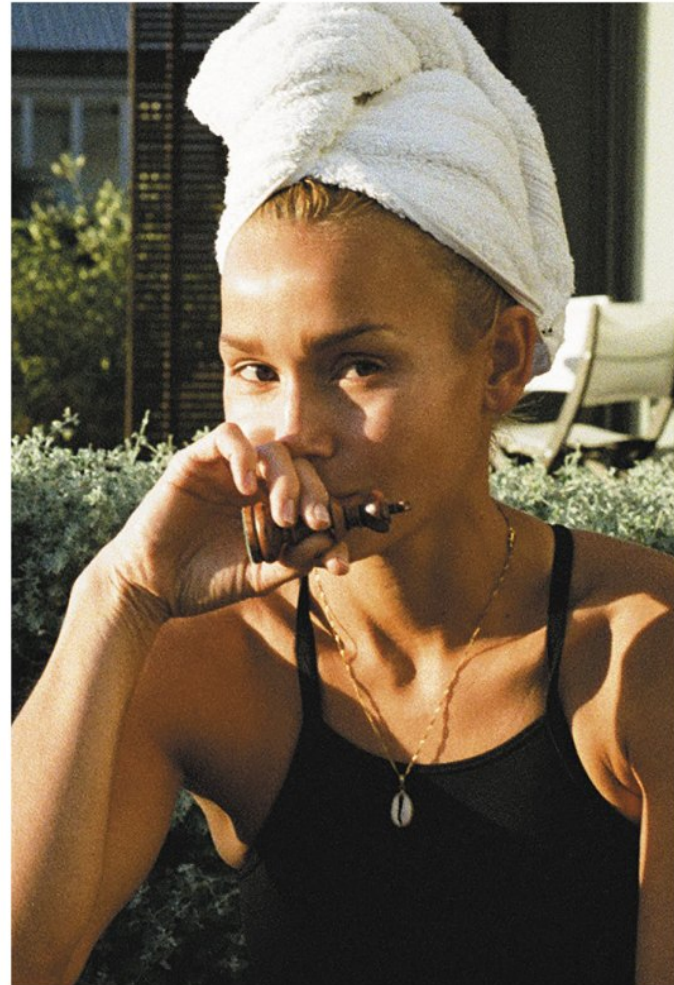

OFFTHERAILS