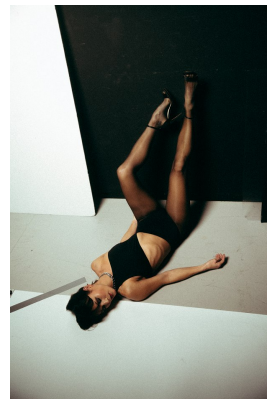

BOSS MODELS

CAPE TOWN

AGNES FISCHER

Height: 175cm Bust: 84cm Waist: 65cm Hips: 94cm Shoe: 5.5 UK Hair: Brown Eyes: Brown

BOSS MODELS

CAPE TOWN

AGNES FISCHER

Height: 175cm Bust: 84cm Waist: 65cm Hips: 94cm Shoe: 5.5 UK Hair: Brown Eyes: Brown

BOSS MODELS

CAPE TOWN

AGNES FISCHER

Height: 175cm Bust: 84cm Waist: 65cm Hips: 94cm Shoe: 5.5 UK Hair: Brown Eyes: Brown