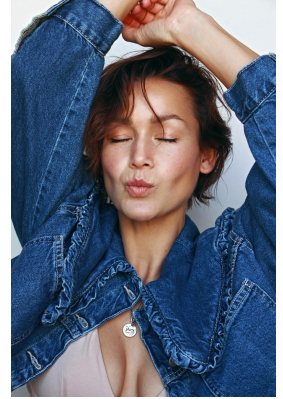

BOSS MODELS

CAPE TOWN

AGNES FISCHER

Height: 175cm Bust: 84cm Waist: 65cm Hips: 94cm Shoe: 5.5 UK Hair: Brown Eyes: Brown