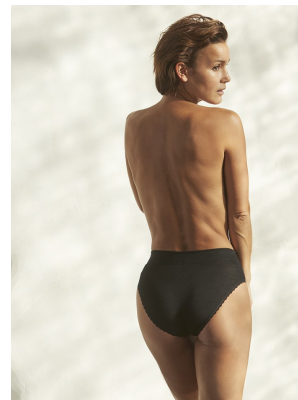

BOSS MODELS

CAPE TOWN

AGNES FISCHER

Height: 175cm Bust: 84cm Waist: 65cm Hips: 94cm Shoe: 5.5 UK Hair: Brown Eyes: Brown

BOSS MODELS

CAPE TOWN

AGNES FISCHER

Height: 175cm Bust: 84cm Waist: 65cm Hips: 94cm Shoe: 5.5 UK Hair: Brown Eyes: Brown

BOSS MODELS

CAPE TOWN

AGNES FISCHER

Height: 175cm Bust: 84cm Waist: 65cm Hips: 94cm Shoe: 5.5 UK Hair: Brown Eyes: Brown