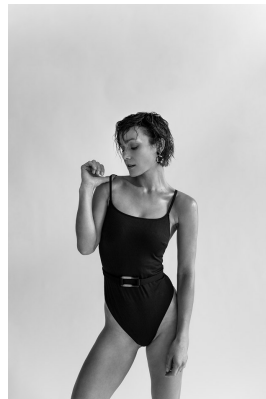

BOSS MODELS

CAPE TOWN

AGNES FISCHER

Height: 175cm Bust: 84cm Waist: 65cm Hips: 94cm Shoe: 5.5 UK Hair: Brown Eyes: Brown

BOSS MODELS

CAPE TOWN

AGNES FISCHER

Height: 175cm Bust: 84cm Waist: 65cm Hips: 94cm Shoe: 5.5 UK Hair: Brown Eyes: Brown

BOSS MODELS

CAPE TOWN

AGNES FISCHER

Height: 175cm Bust: 84cm Waist: 65cm Hips: 94cm Shoe: 5.5 UK Hair: Brown Eyes: Brown