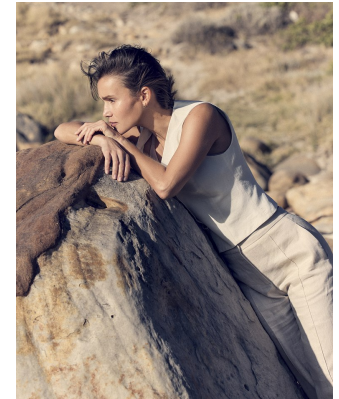

BOSS MODELS

CAPE TOWN

AGNES FISCHER

Height: 175cm Bust: 84cm Waist: 65cm Hips: 94cm Shoe: 5.5 UK Hair: Brown Eyes: Brown

BOSS MODELS

CAPE TOWN

AGNES FISCHER

Height: 175cm Bust: 84cm Waist: 65cm Hips: 94cm Shoe: 5.5 UK Hair: Brown Eyes: Brown

BOSS MODELS

CAPE TOWN

AGNES FISCHER

Height: 175cm Bust: 84cm Waist: 65cm Hips: 94cm Shoe: 5.5 UK Hair: Brown Eyes: Brown