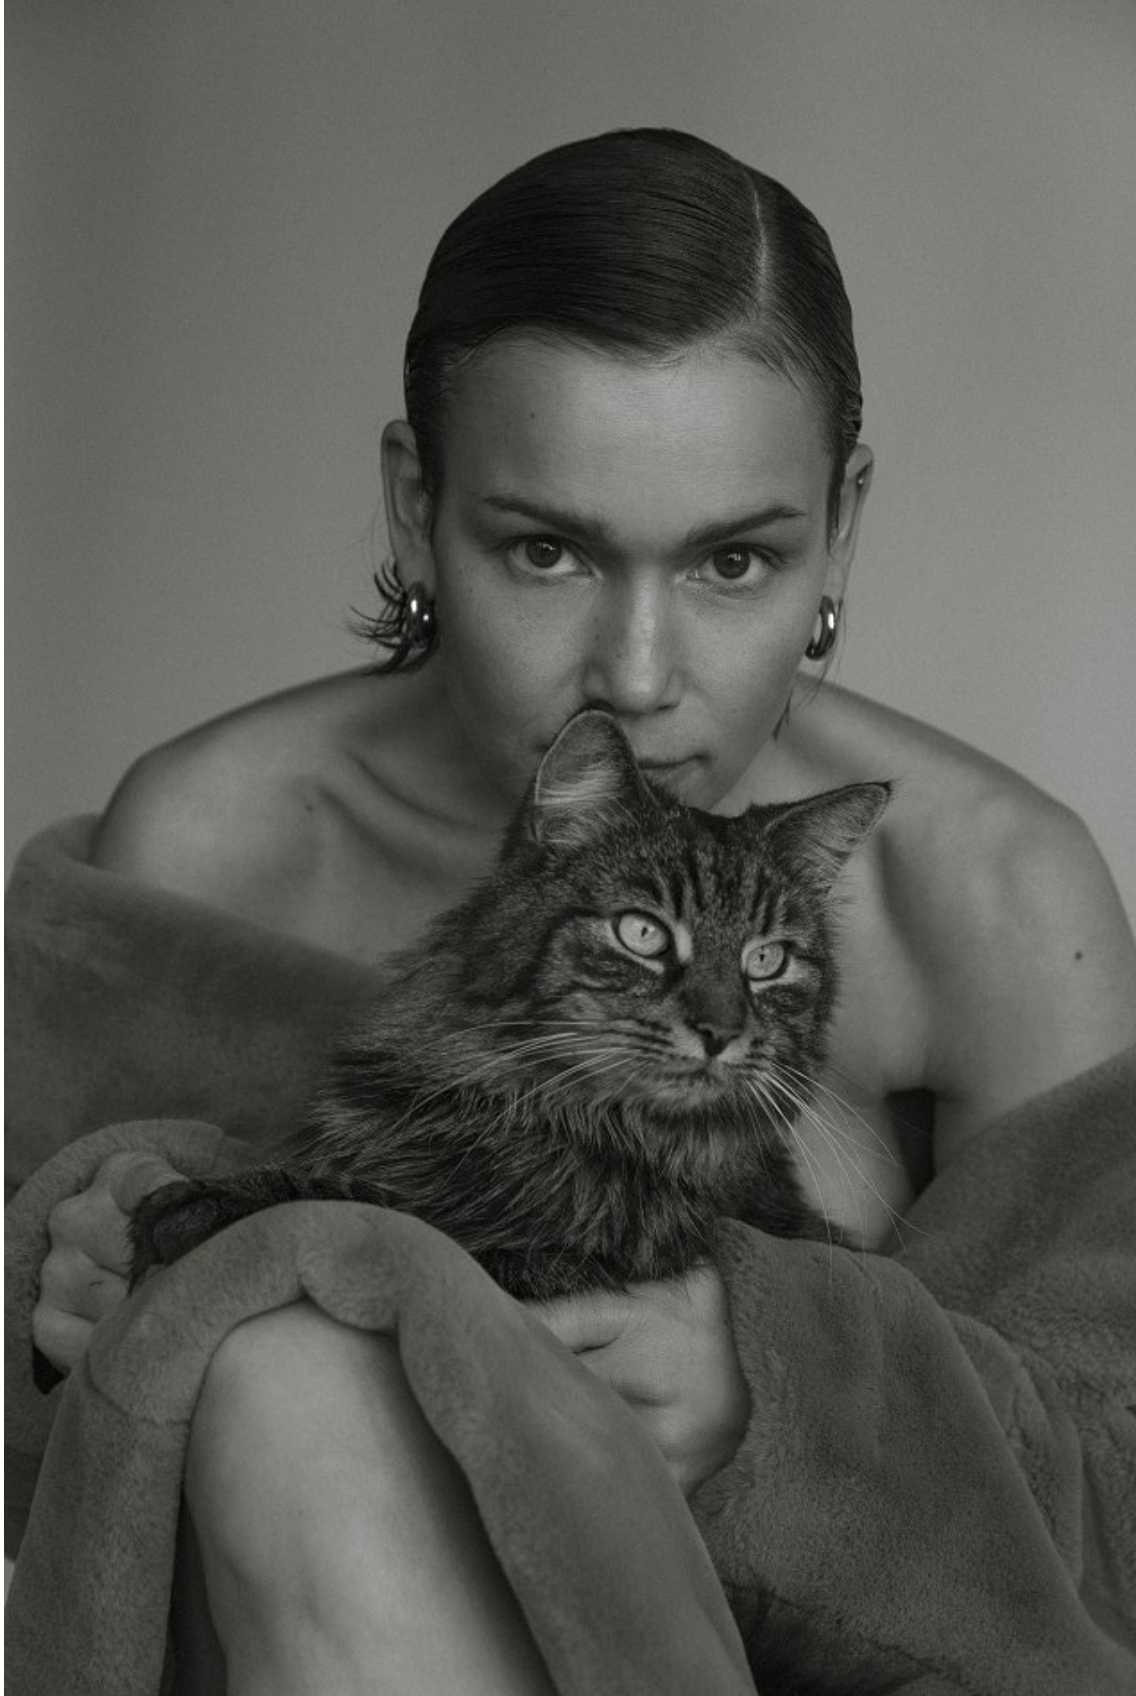

BOSS MODELS

CAPE TOWN

AGNES FISCHER

Height: 175cm Bust: 84cm Waist: 65cm Hips: 94cm Shoe: 5.5 UK Hair: Brown Eyes: Brown