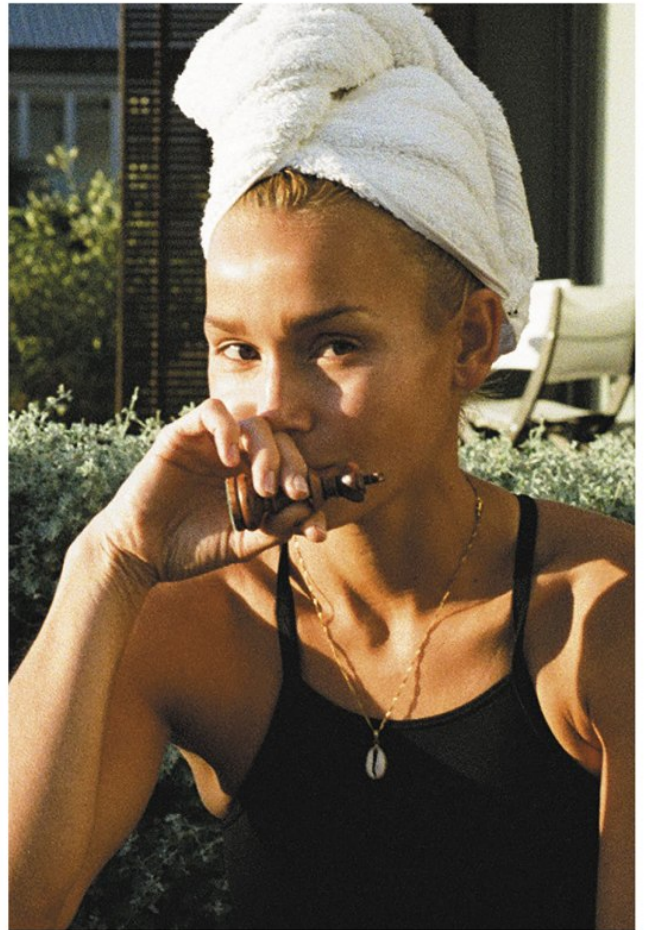

BOSS MODELS

CAPE TOWN

512

513

AGNES FISCHER

Height: 175cm Bust: 84cm Waist: 65cm Hips: 94cm Shoe: 5.5 UK Hair: Brown Eyes: Brown