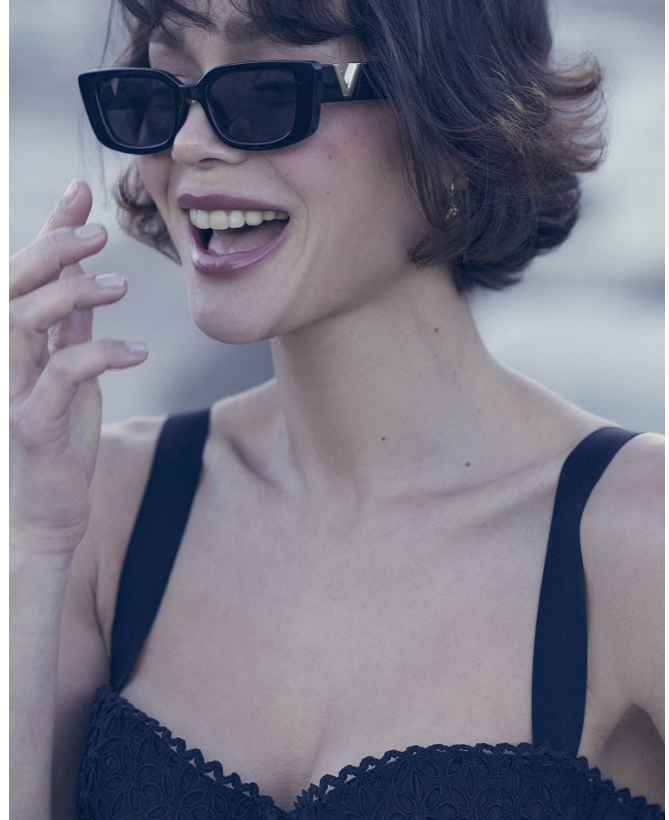

BOSS MODELS

CAPE TOWN

AGNES FISCHER

Height: 175cm Bust: 84cm Waist: 65cm Hips: 94cm Shoe: 5.5 UK Hair: Brown Eyes: Brown

BOSS MODELS

CAPE TOWN

AGNES FISCHER

Height: 175cm Bust: 84cm Waist: 65cm Hips: 94cm Shoe: 5.5 UK Hair: Brown Eyes: Brown