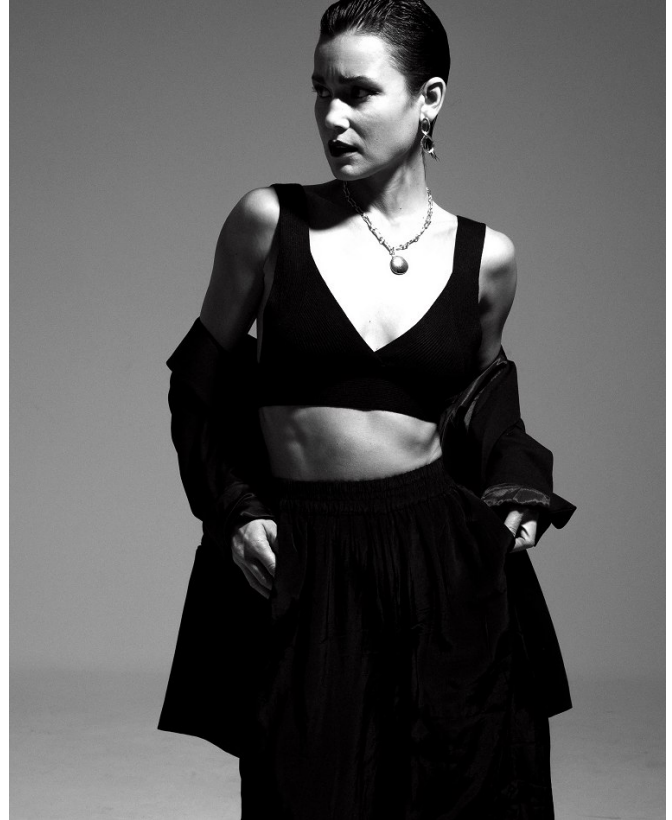

BOSS MODELS

CAPE TOWN

AGNES FISCHER

Height: 175cm Bust: 84cm Waist: 65cm Hips: 94cm Shoe: 5.5 UK Hair: Brown Eyes: Brown

BOSS MODELS

CAPE TOWN

AGNES FISCHER

Height: 175cm Bust: 84cm Waist: 65cm Hips: 94cm Shoe: 5.5 UK Hair: Brown Eyes: Brown