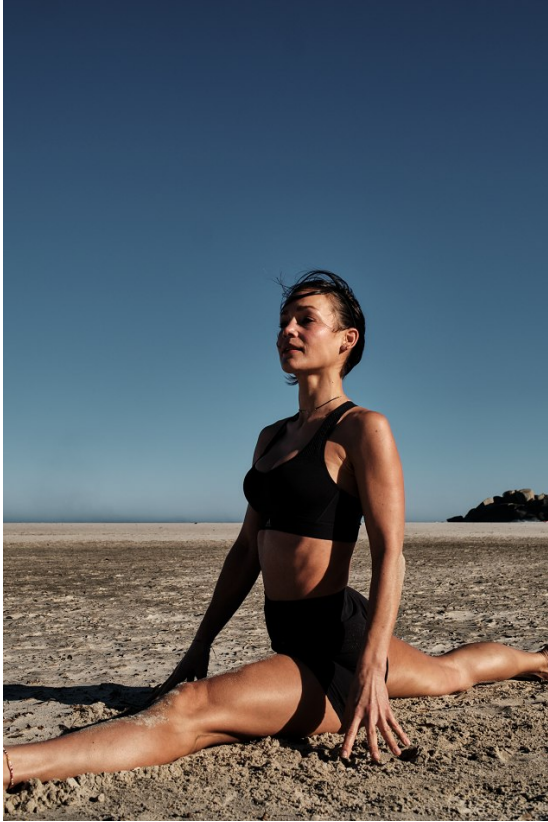

BOSS MODELS

CAPE TOWN

AGNES FISCHER

Height: 175cm Bust: 84cm Waist: 65cm Hips: 94cm Shoe: 5.5 UK Hair: Brown Eyes: Brown

BOSS MODELS

CAPE TOWN

AGNES FISCHER

Height: 175cm Bust: 84cm Waist: 65cm Hips: 94cm Shoe: 5.5 UK Hair: Brown Eyes: Brown