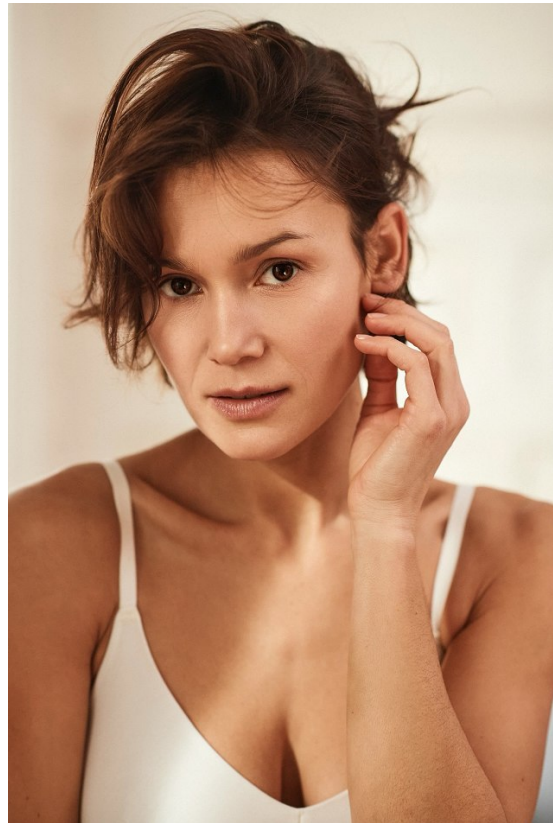

BOSS MODELS

CAPE TOWN

012

013

AGNES FISCHER

Height: 175cm Bust: 84cm Waist: 65cm Hips: 94cm Shoe: 5.5 UK Hair: Brown Eyes: Brown

BOSS MODELS

CAPE TOWN