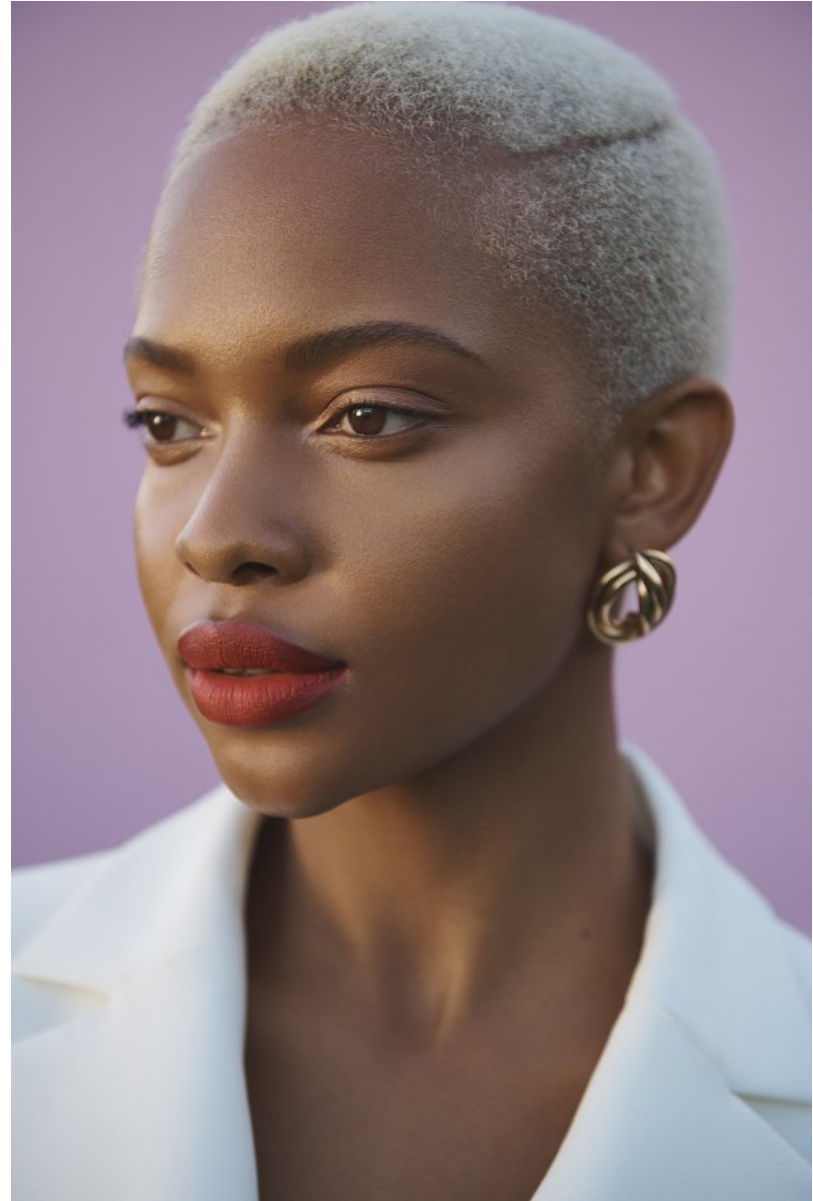

BOSS MODELS

CAPE TOWN

PALESA MAKAM

Height: 175cm Bust: 88cm Waist: 71cm Hips: 108cm Shoe: 7 UK Hair: Blonde Eyes: Brown

BOSS MODELS

CAPE TOWN

PALESA MAKAM

Height: 175cm Bust: 88cm Waist: 71cm Hips: 108cm Shoe: 7 UK Hair: Blonde Eyes: Brown