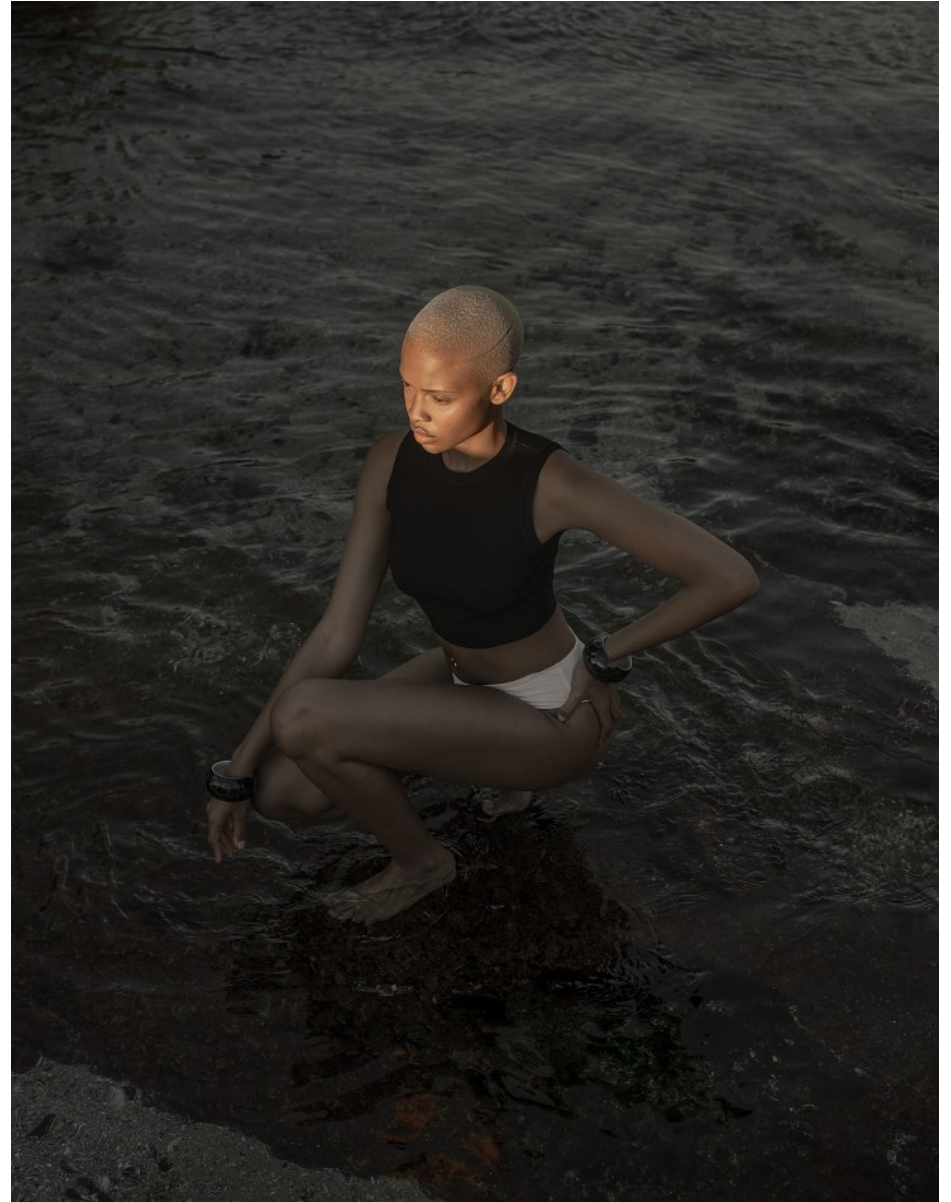

BOSS MODELS

CAPE TOWN

PALESA MAKAM

Height: 175cm Bust: 88cm Waist: 71cm Hips: 108cm Shoe: 7 UK Hair: Blonde Eyes: Brown

BOSS MODELS

CAPE TOWN

PALESA MAKAM

Height: 175cm Bust: 88cm Waist: 71cm Hips: 108cm Shoe: 7 UK Hair: Blonde Eyes: Brown