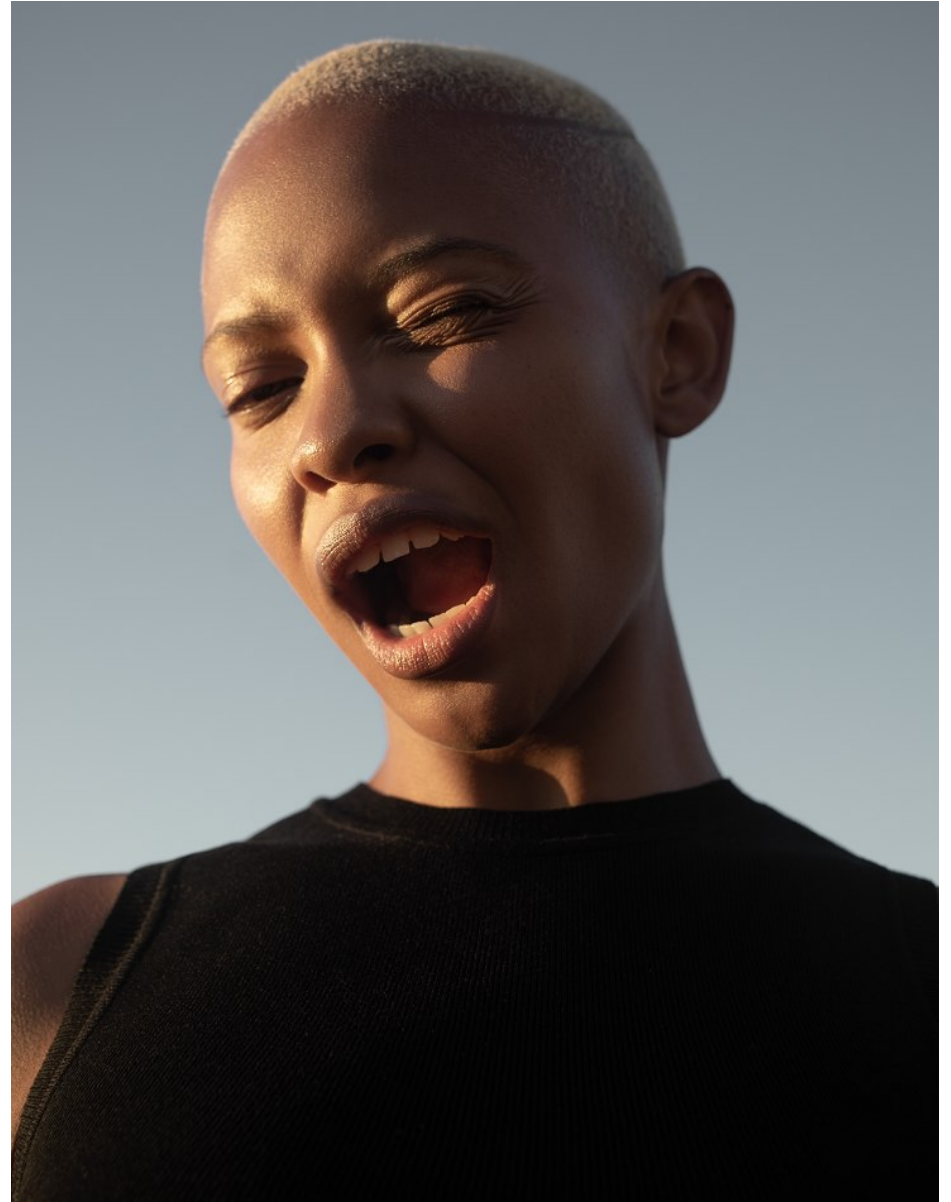

BOSS MODELS

CAPE TOWN

PALESA MAKAM

Height: 175cm Bust: 88cm Waist: 71cm Hips: 110cm Shoe: 7 UK Hair: Blonde Eyes: Brown