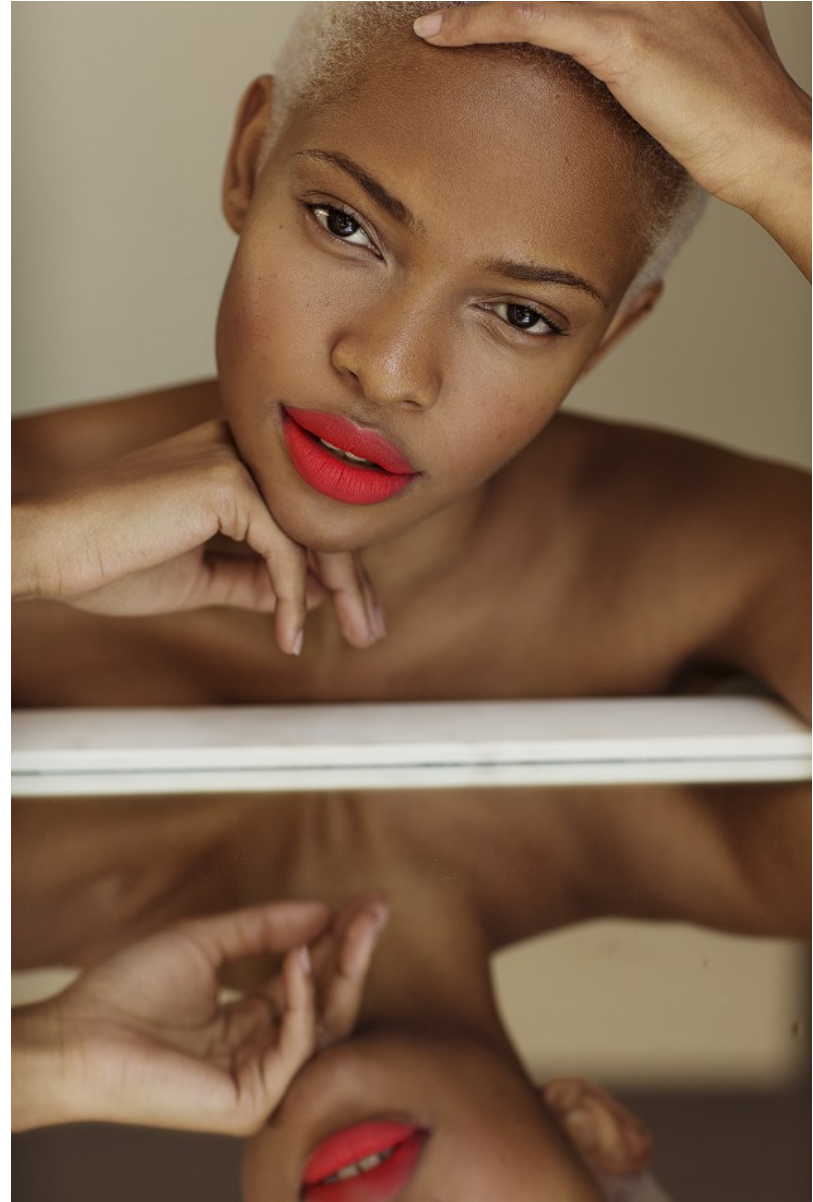

BOSS MODELS

CAPE TOWN

PALESA MAKAM

Height: 175cm Bust: 88cm Waist: 71cm Hips: 110cm Shoe: 7 UK Hair: Blonde Eyes: Brown

BOSS MODELS

CAPE TOWN

PALESA MAKAM

Height: 175cm Bust: 88cm Waist: 71cm Hips: 110cm Shoe: 7 UK Hair: Blonde Eyes: Brown