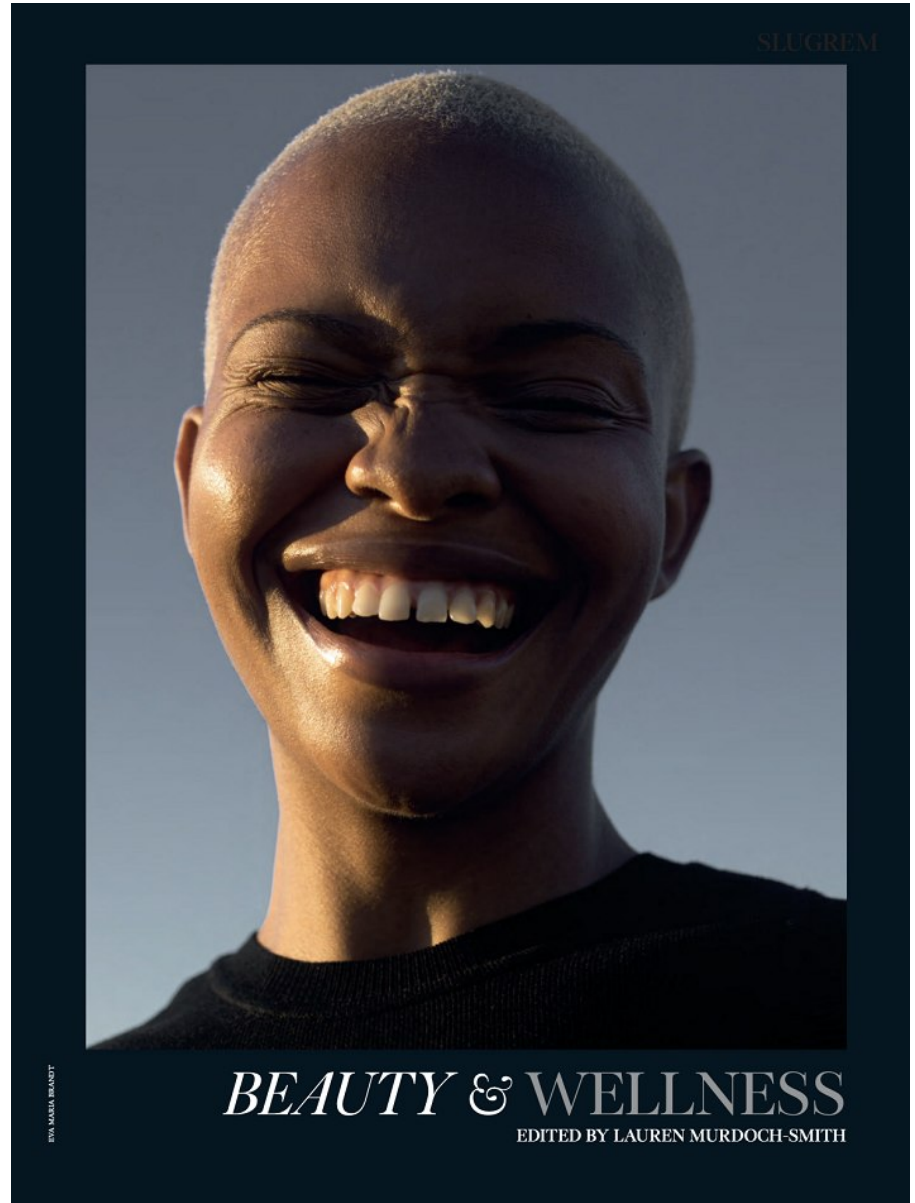

BOSS MODELS

CAPE TOWN

PALESA MAKAM

Height: 175cm Bust: 88cm Waist: 71cm Hips: 108cm Shoe: 7 UK Hair: Blonde Eyes: Brown