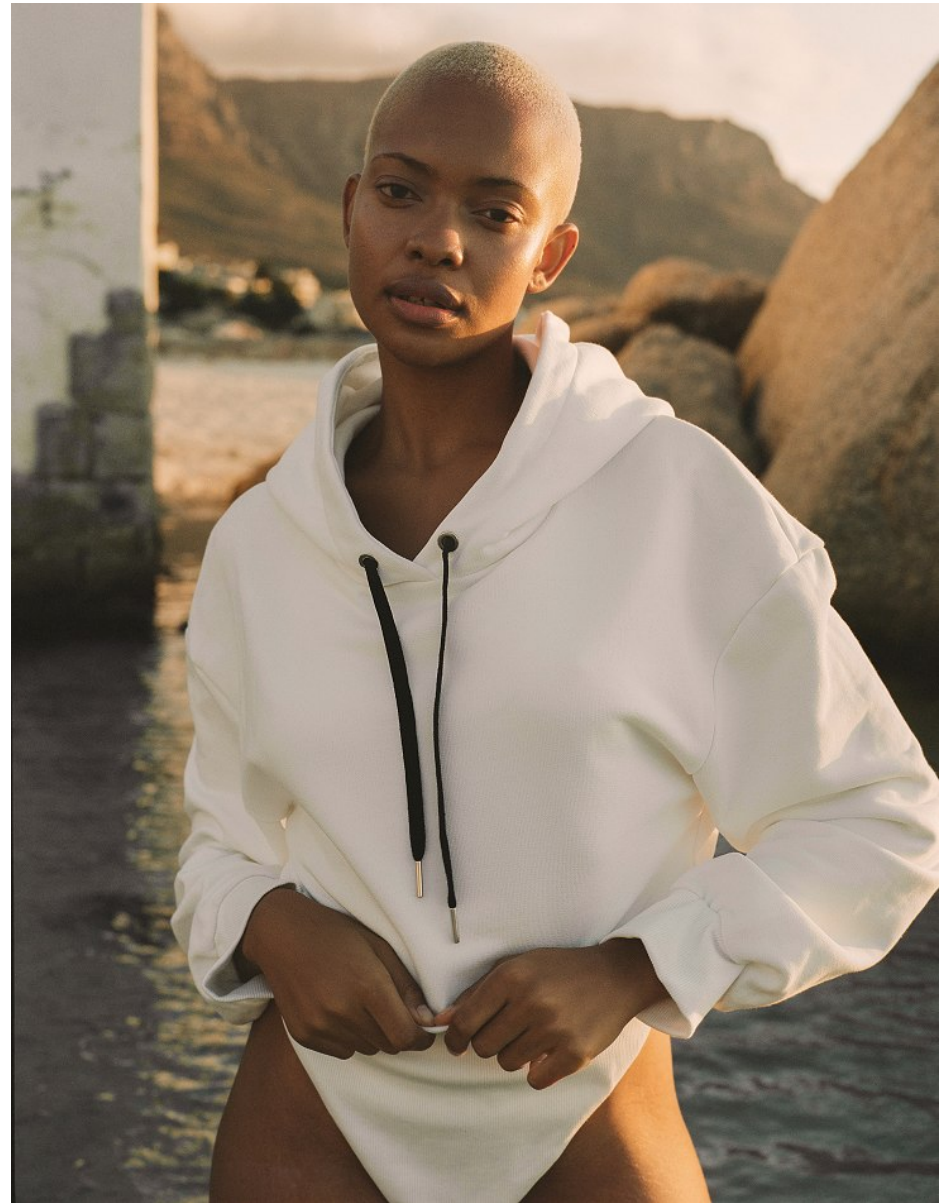

BOSS MODELS

CAPE TOWN

PALESA MAKAM

Height: 175cm Bust: 88cm Waist: 71cm Hips: 108cm Shoe: 7 UK Hair: Blonde Eyes: Brown

BOSS MODELS

CAPE TOWN

PALESA MAKAM

Height: 175cm Bust: 88cm Waist: 71cm Hips: 108cm Shoe: 7 UK Hair: Blonde Eyes: Brown