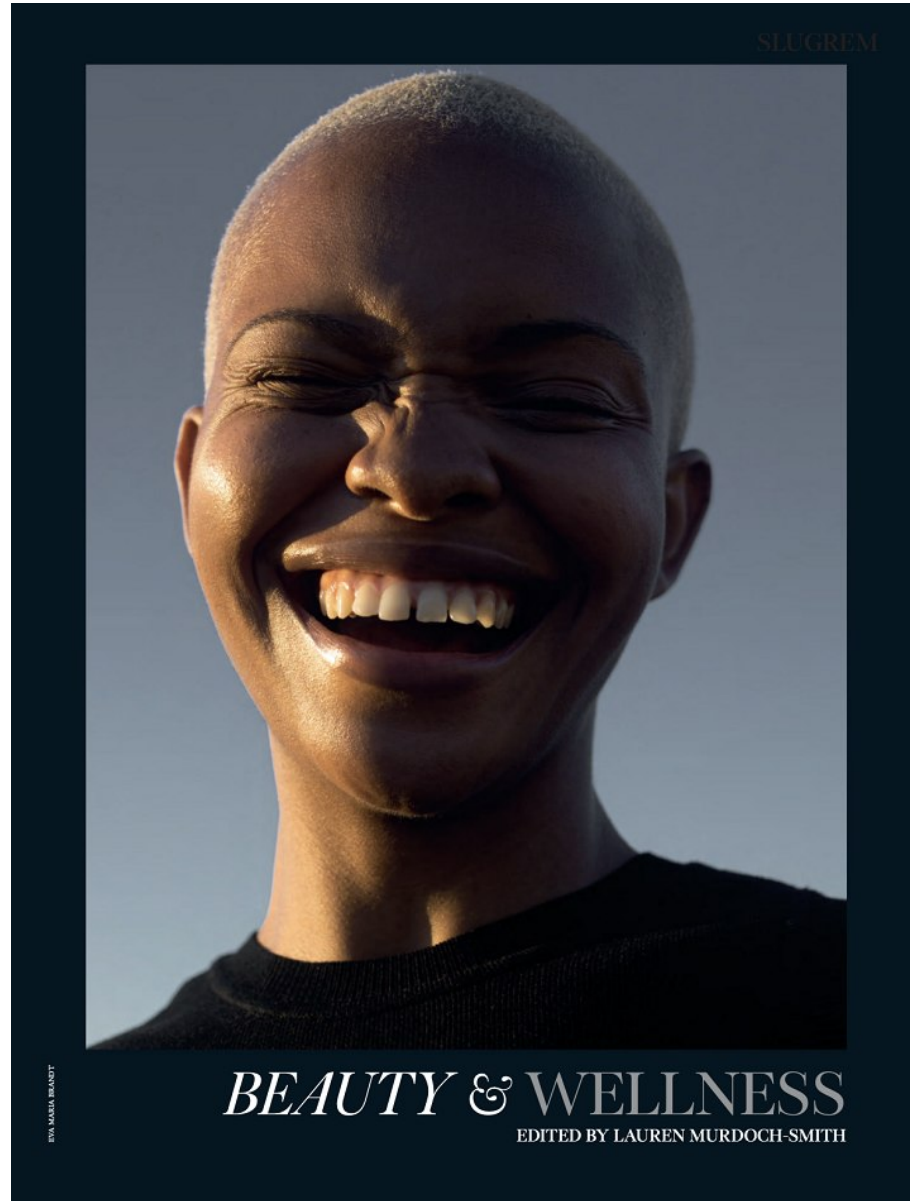

PALESA MAKAM

BOSS MODELS

CAPE TOWN

PALESA MAKAM

Height: 175cm Bust: 88cm Waist: 71cm Hips: 110cm Shoe: 7 UK Hair: Blonde Eyes: Brown