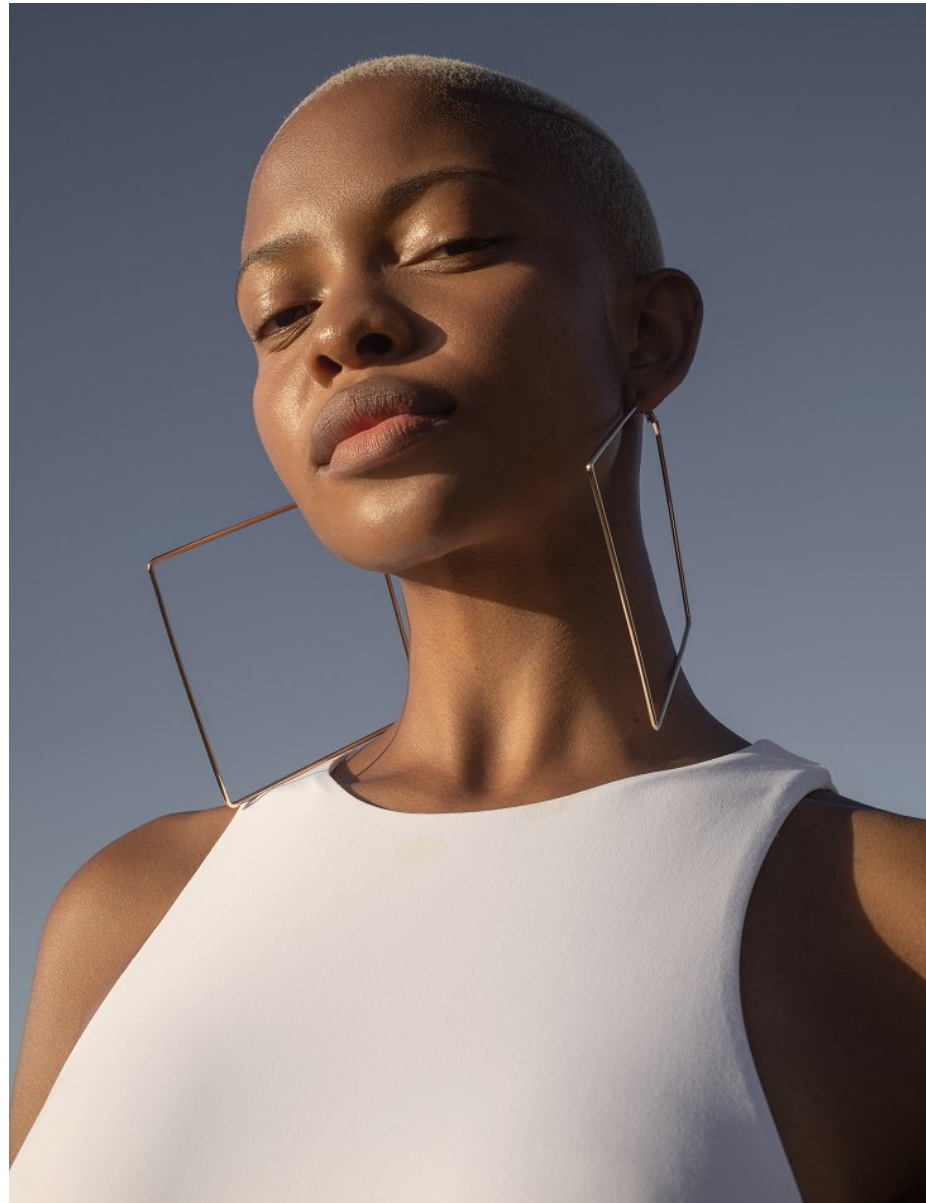

BOSS MODELS

CAPE TOWN

PALESA MAKAM

Height: 175cm Bust: 88cm Waist: 71cm Hips: 108cm Shoe: 7 UK Hair: Blonde Eyes: Brown

BOSS MODELS

CAPE TOWN

PALESA MAKAM

Height: 175cm Bust: 88cm Waist: 71cm Hips: 108cm Shoe: 7 UK Hair: Blonde Eyes: Brown