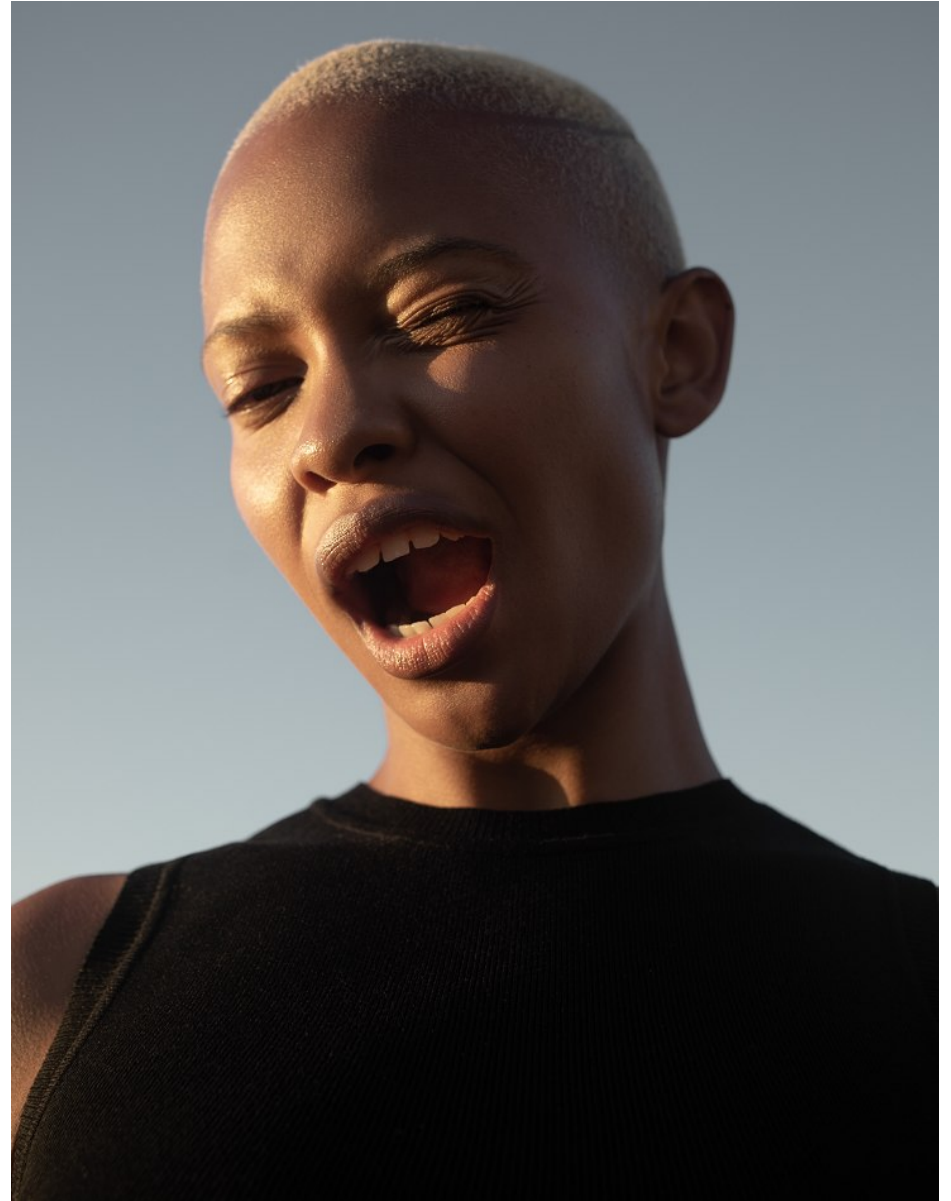

BOSS MODELS

CAPE TOWN

PALESA MAKAM

Height: 175cm Bust: 88cm Waist: 71cm Hips: 110cm Shoe: 7 UK Hair: Blonde Eyes: Brown