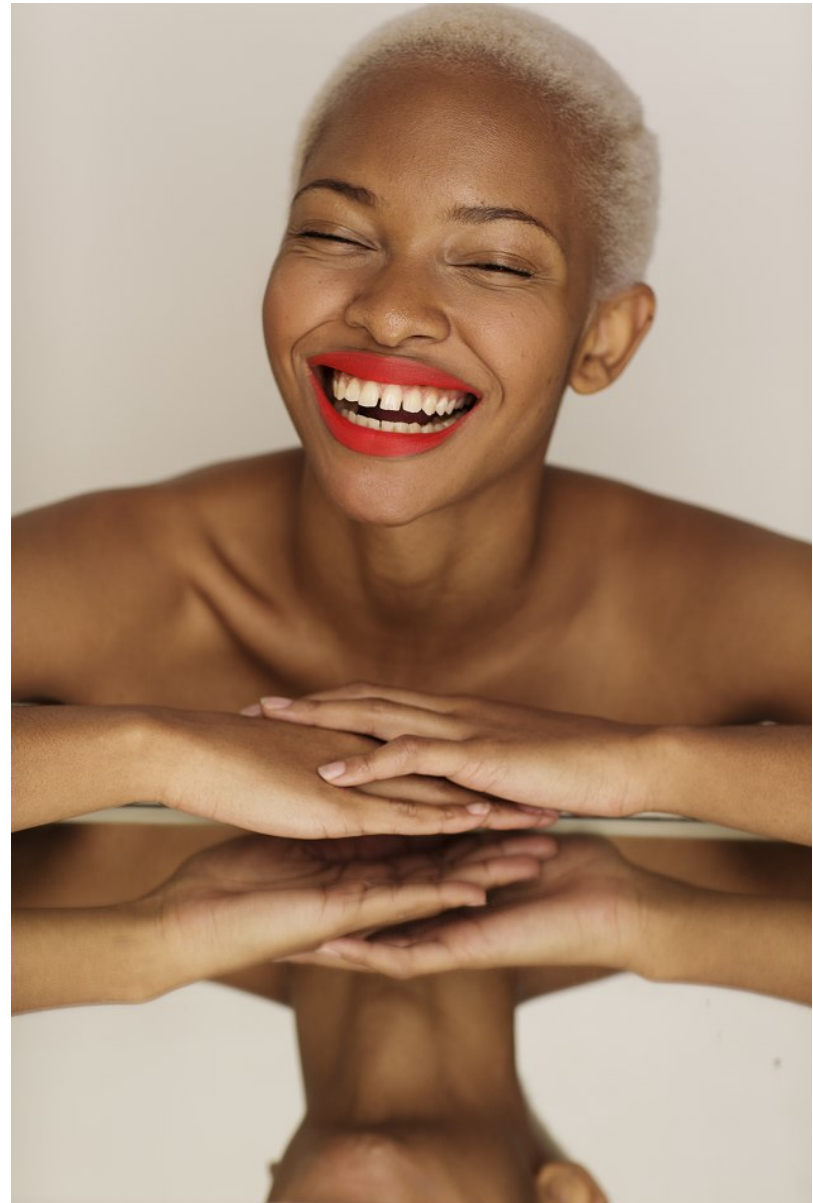

BOSS MODELS

CAPE TOWN

PALESA MAKAM

Height: 175cm Bust: 88cm Waist: 71cm Hips: 108cm Shoe: 7 UK Hair: Blonde Eyes: Brown

BOSS MODELS

CAPE TOWN

PALESA MAKAM

Height: 175cm Bust: 88cm Waist: 71cm Hips: 108cm Shoe: 7 UK Hair: Blonde Eyes: Brown