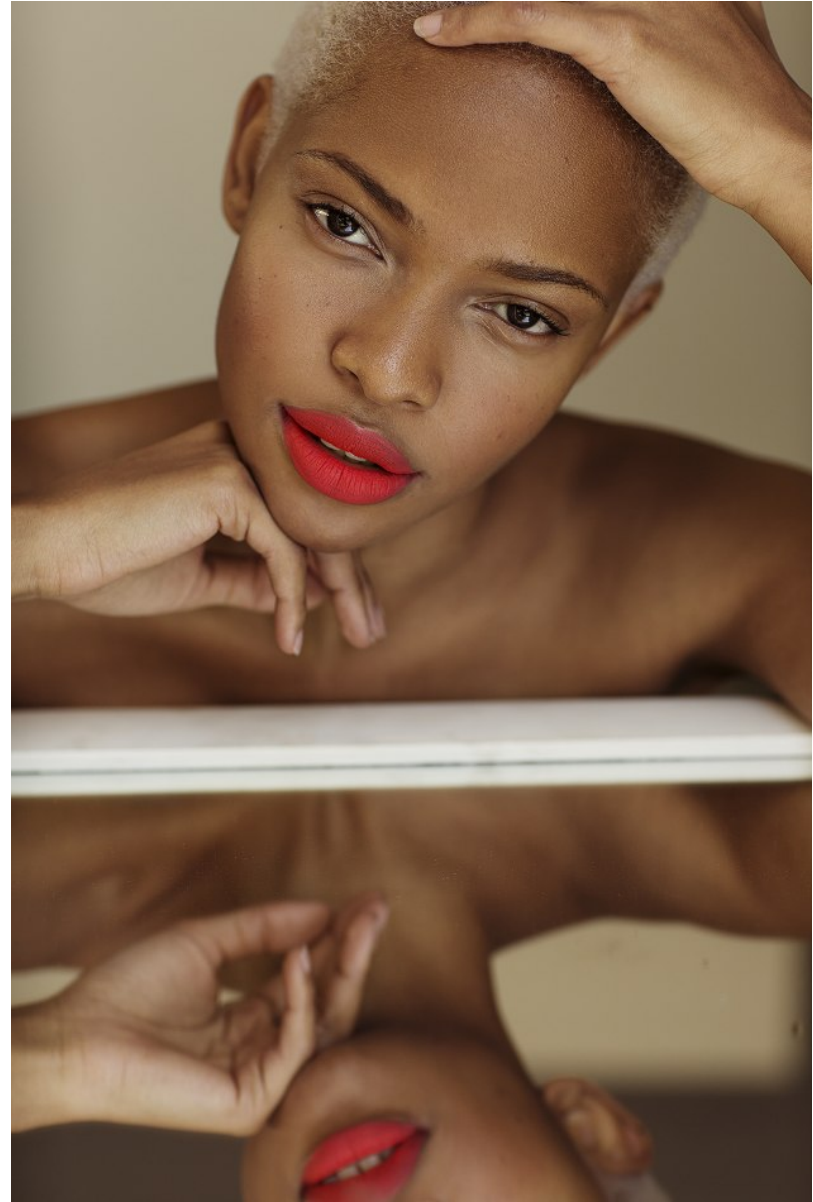

BOSS MODELS

CAPE TOWN

PALESA MAKAM

Height: 175cm Bust: 88cm Waist: 71cm Hips: 108cm Shoe: 7 UK Hair: Blonde Eyes: Brown

BOSS MODELS

CAPE TOWN

PALESA MAKAM

Height: 175cm Bust: 88cm Waist: 71cm Hips: 108cm Shoe: 7 UK Hair: Blonde Eyes: Brown