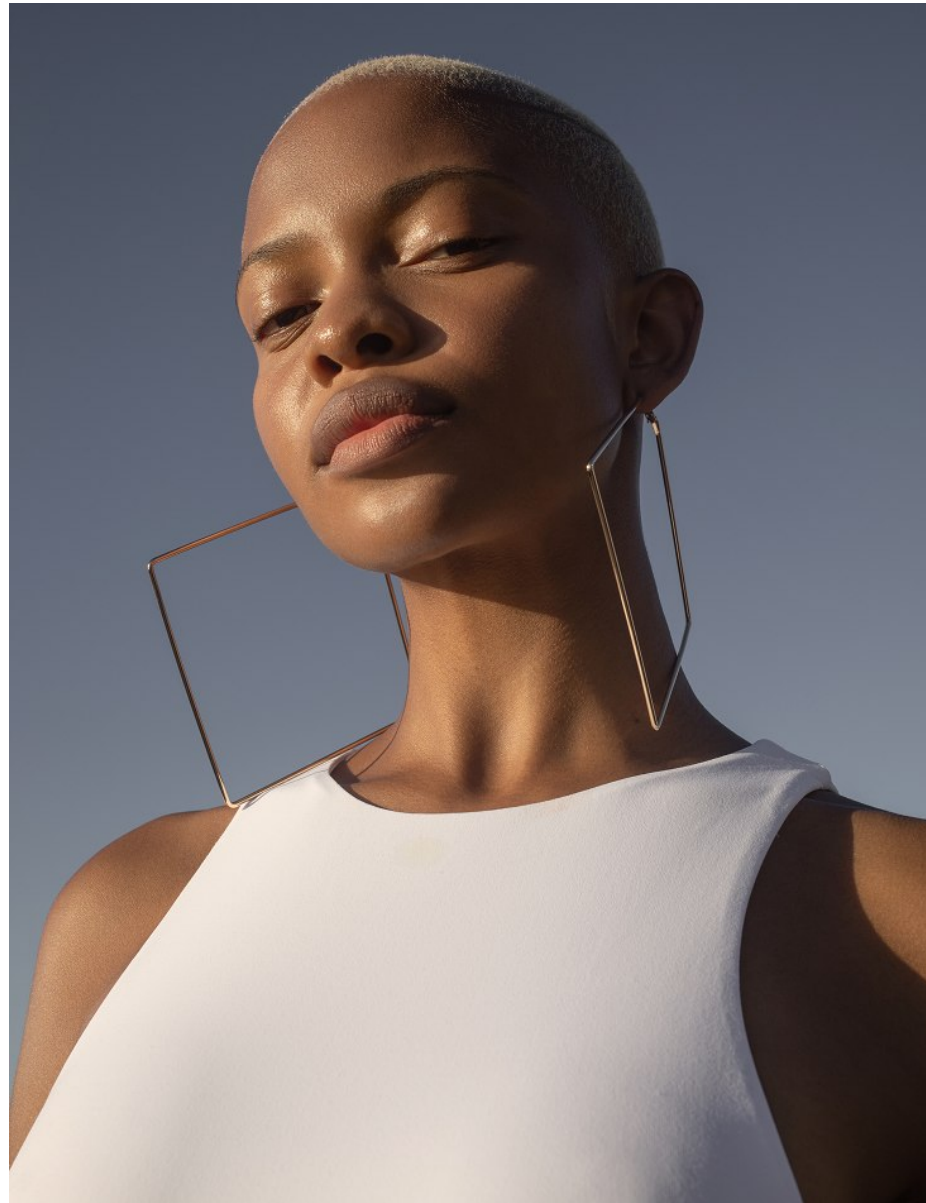

BOSS MODELS

CAPE TOWN

PALESA MAKAM

Height: 175cm Bust: 88cm Waist: 71cm Hips: 110cm Shoe: 7 UK Hair: Blonde Eyes: Brown

BOSS MODELS

CAPE TOWN

PALESA MAKAM

Height: 175cm Bust: 88cm Waist: 71cm Hips: 110cm Shoe: 7 UK Hair: Blonde Eyes: Brown