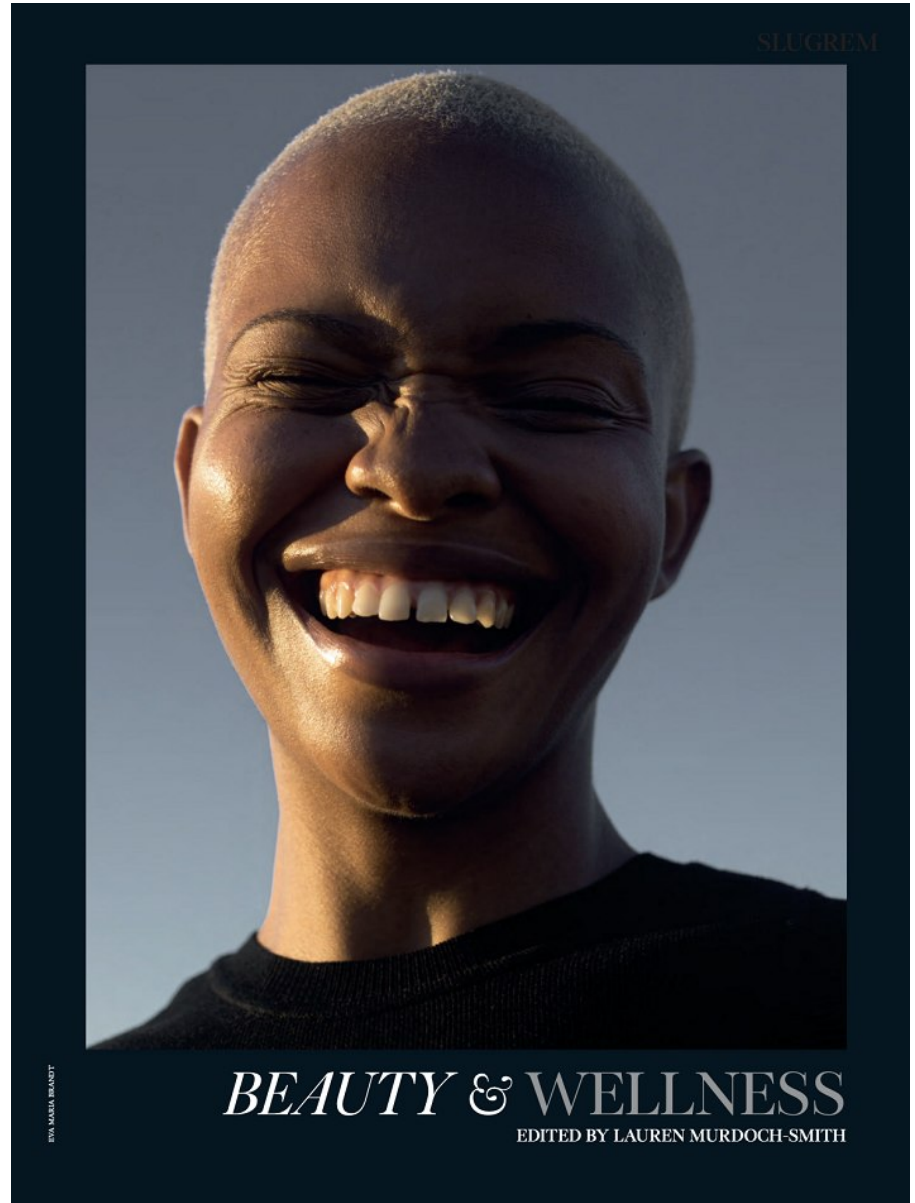

BOSS MODELS

CAPE TOWN

PALESA MAKAM

Height: 175cm Bust: 88cm Waist: 71cm Hips: 110cm Shoe: 7 UK Hair: Blonde Eyes: Brown