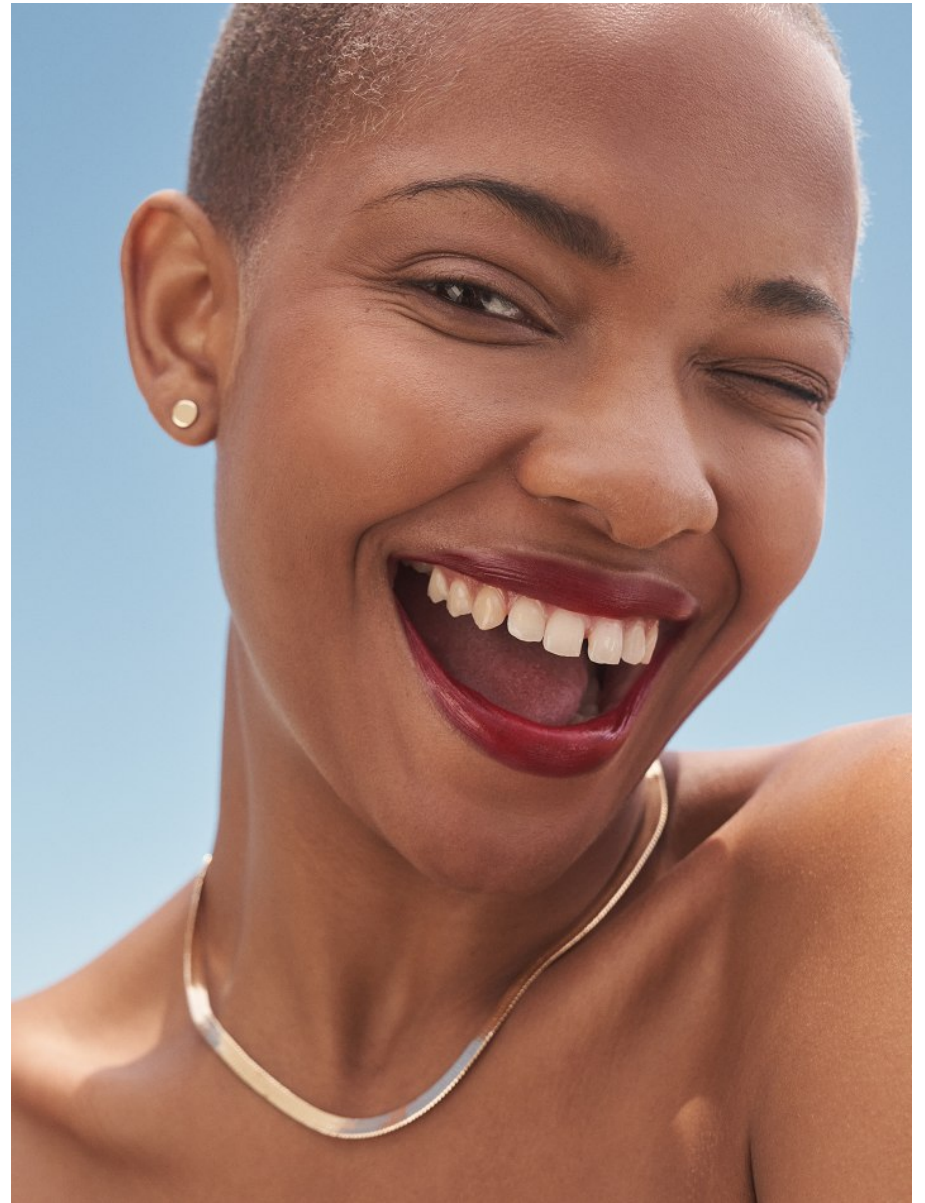

BOSS MODELS

CAPE TOWN

PALESA MAKAM

Height: 175cm Bust: 88cm Waist: 71cm Hips: 110cm Shoe: 7 UK Hair: Blonde Eyes: Brown