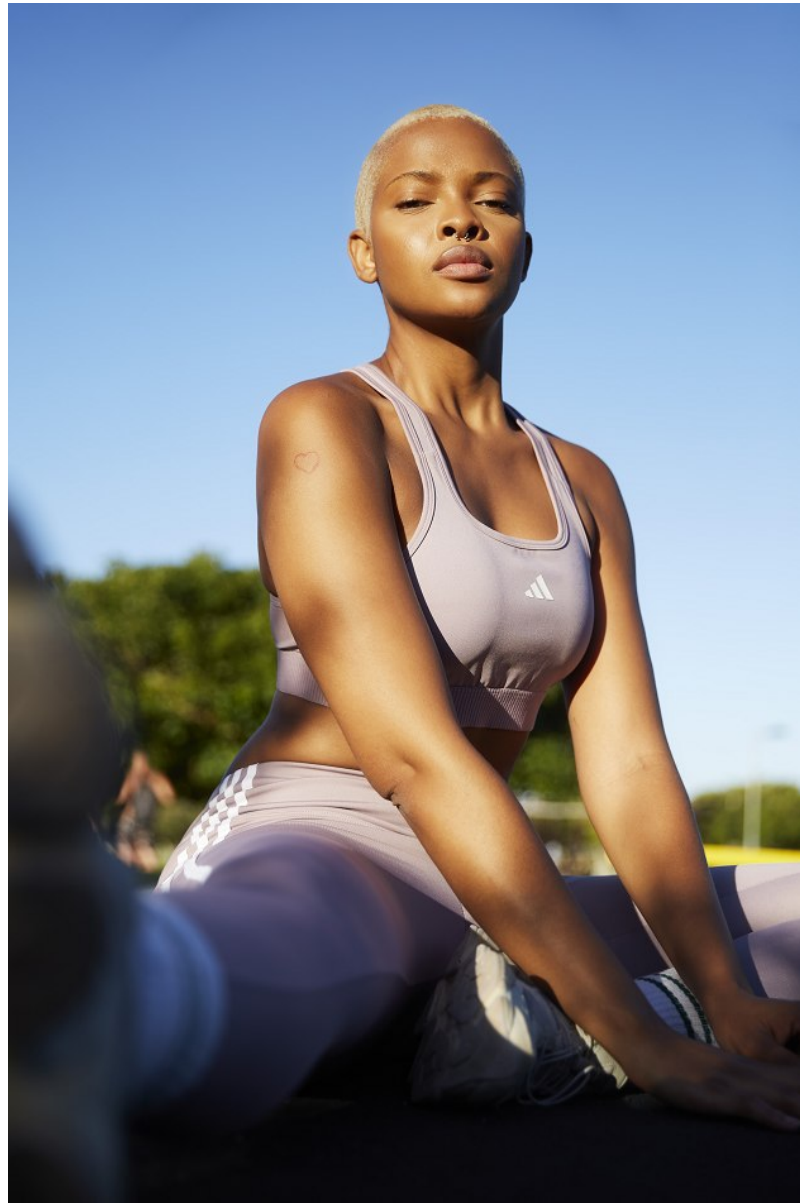

PALESA MAKAM

BOSS MODELS

CAPE TOWN

PALESA MAKAM

Height: 175cm Bust: 88cm Waist: 71cm Hips: 110cm Shoe: 7 UK Hair: Blonde Eyes: Brown