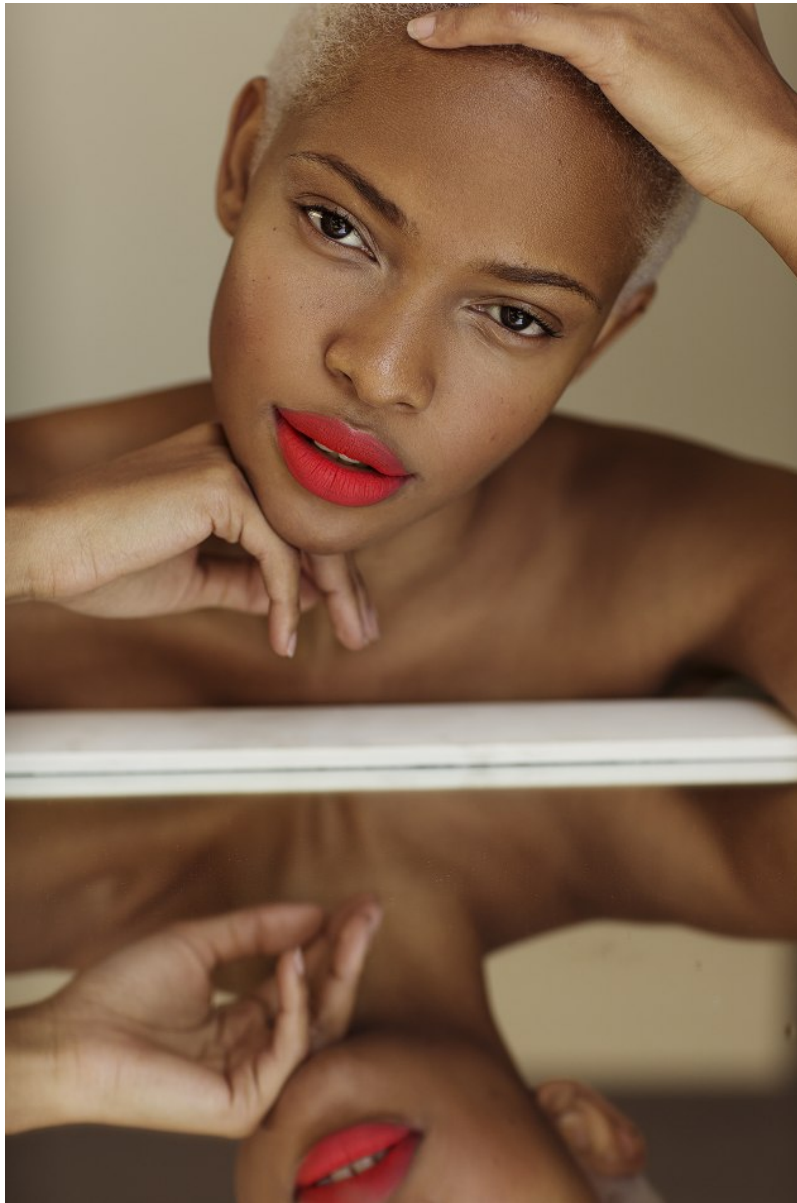

PALESA MAKAM

BOSS MODELS

CAPE TOWN

PALESA MAKAM

Height: 175cm Bust: 88cm Waist: 71cm Hips: 108cm Shoe: 7 UK Hair: Blonde Eyes: Brown