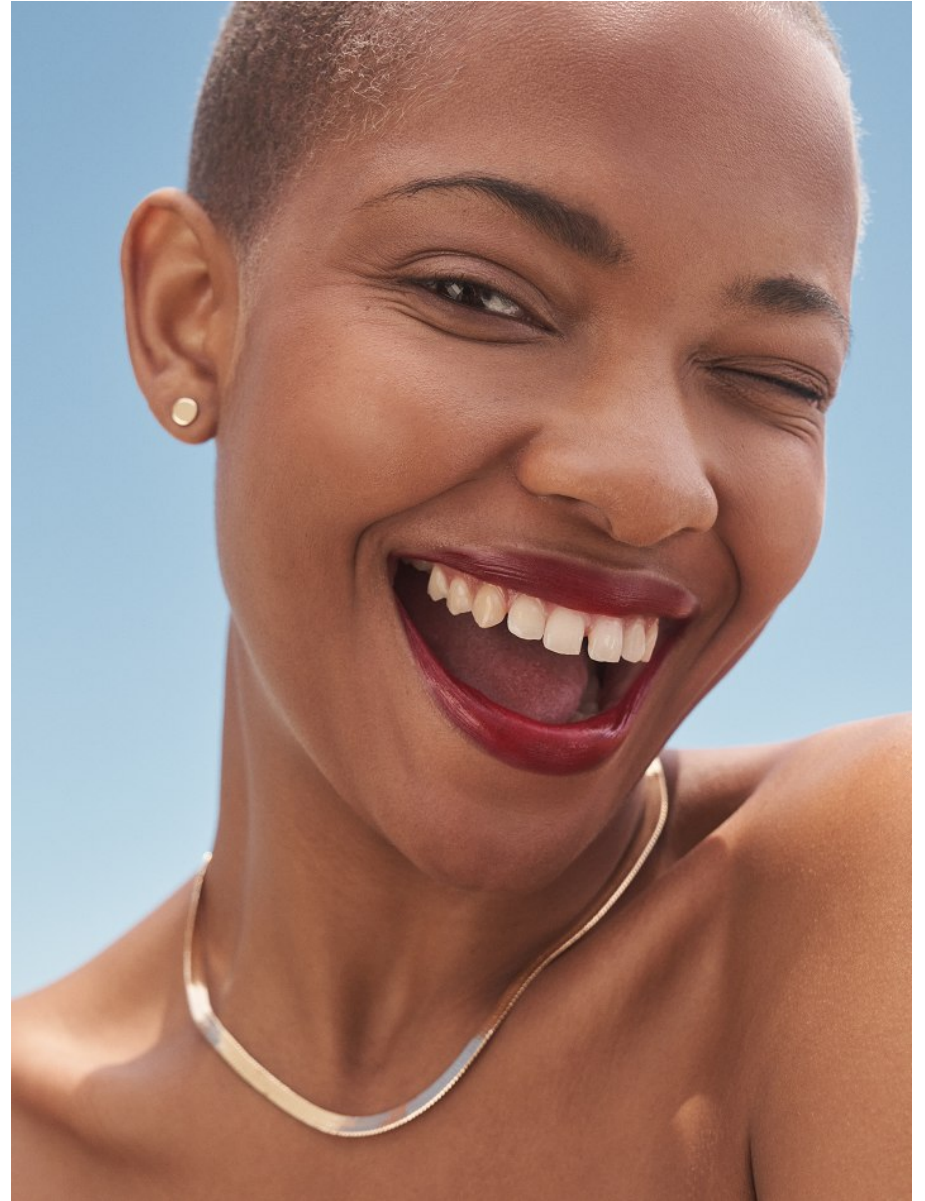

BOSS MODELS

CAPE TOWN

PALESA MAKAM

Height: 175cm Bust: 88cm Waist: 71cm Hips: 110cm Shoe: 7 UK Hair: Blonde Eyes: Brown