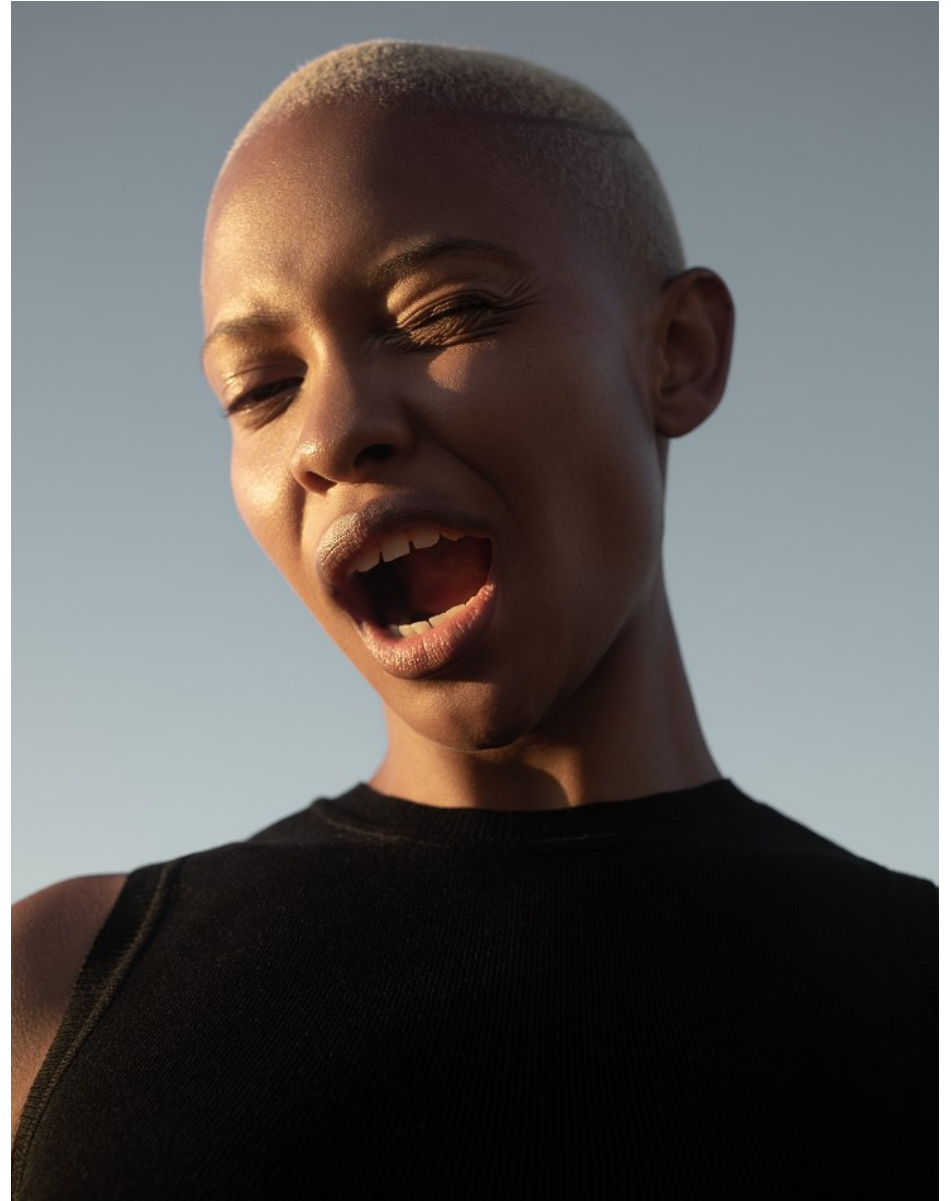

BOSS MODELS

CAPE TOWN

PALESA MAKAM

Height: 175cm Bust: 88cm Waist: 71cm Hips: 108cm Shoe: 7 UK Hair: Blonde Eyes: Brown