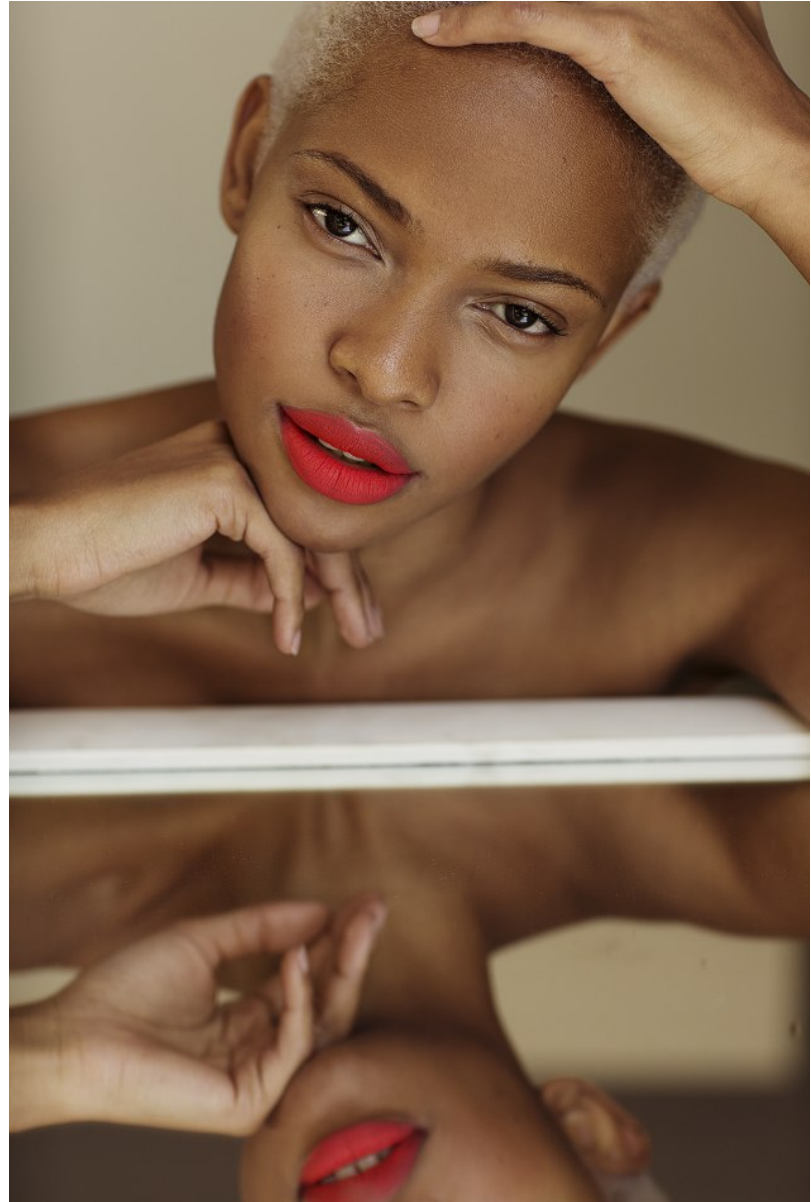

BOSS MODELS

CAPE TOWN

PALESA MAKAM

Height: 175cm Bust: 88cm Waist: 71cm Hips: 110cm Shoe: 7 UK Hair: Blonde Eyes: Brown

BOSS MODELS

CAPE TOWN

PALESA MAKAM

Height: 175cm Bust: 88cm Waist: 71cm Hips: 110cm Shoe: 7 UK Hair: Blonde Eyes: Brown