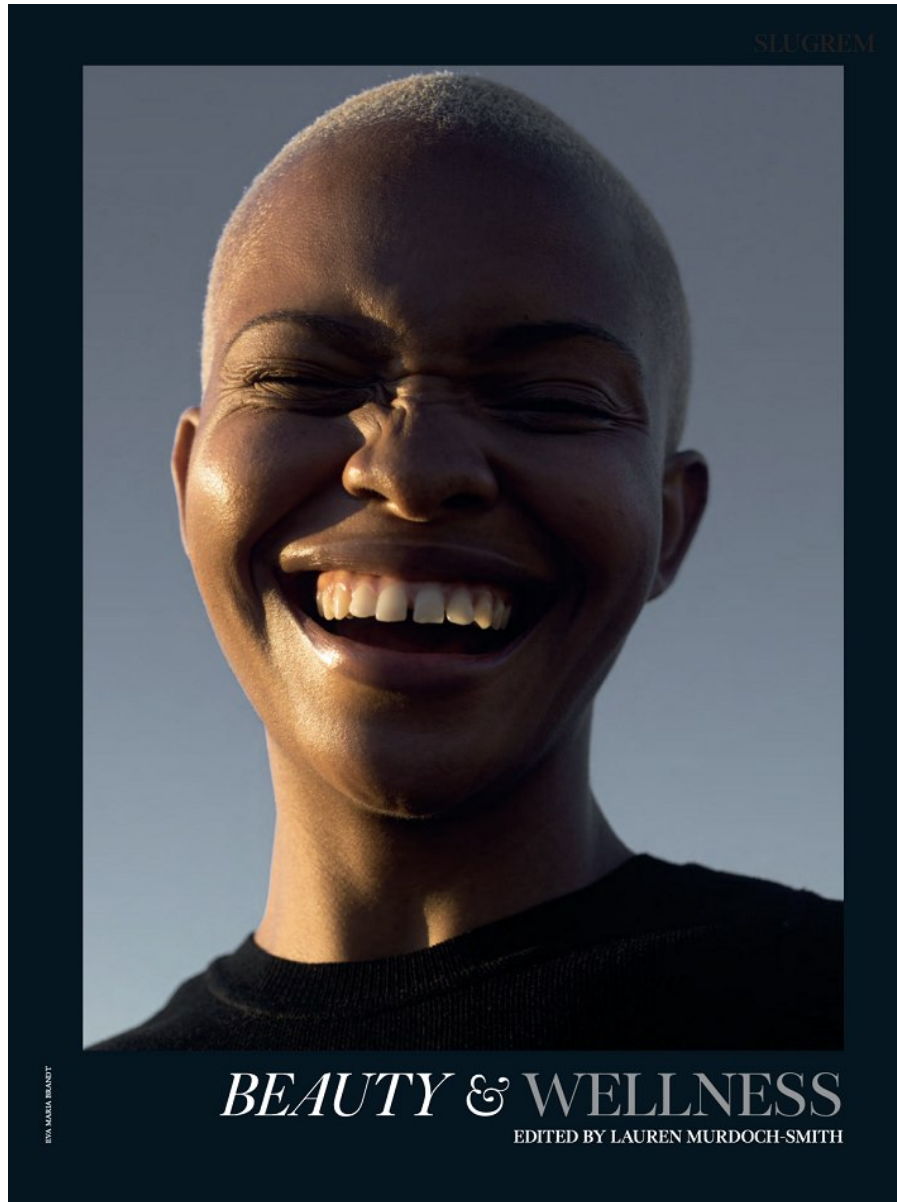

BOSS MODELS

CAPE TOWN

PALESA MAKAM

Height: 175cm Bust: 88cm Waist: 71cm Hips: 108cm Shoe: 7 UK Hair: Blonde Eyes: Brown

BOSS MODELS

CAPE TOWN

PALESA MAKAM

Height: 175cm Bust: 88cm Waist: 71cm Hips: 108cm Shoe: 7 UK Hair: Blonde Eyes: Brown