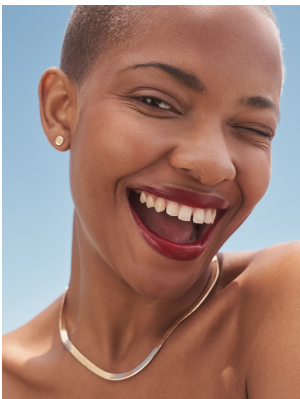

BOSS MODELS

CAPE TOWN

PALESA MAKAM

Height: 175cm Bust: 88cm Waist: 71cm Hips: 110cm Shoe: 7 UK Hair: Blonde Eyes: Brown

BOSS MODELS

CAPE TOWN

PALESA MAKAM

Height: 175cm Bust: 88cm Waist: 71cm Hips: 110cm Shoe: 7 UK Hair: Blonde Eyes: Brown

BOSS MODELS

CAPE TOWN

PALESA MAKAM

Height: 175cm Bust: 88cm Waist: 71cm Hips: 110cm Shoe: 7 UK Hair: Blonde Eyes: Brown