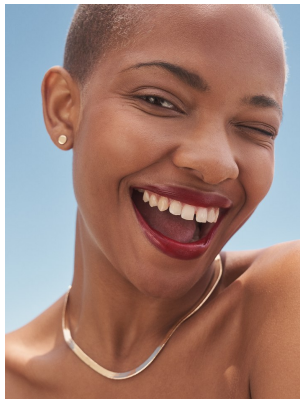

# BOSS MODELS

CAPE TOWN

## PALESA MAKAM

Height: 175cm Bust: 88cm Waist: 71cm Hips: 108cm Shoe: 7 UK Hair: Blonde Eyes: Brown

# BOSS MODELS

CAPE TOWN

PALESA MAKAM

Height: 175cm Bust: 88cm Waist: 71cm Hips: 108cm Shoe: 7 UK Hair: Blonde Eyes: Brown