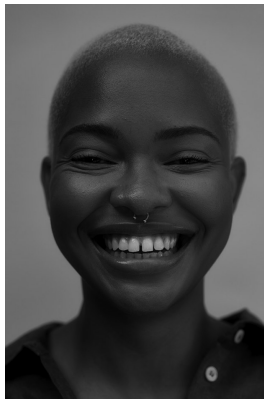

BOSS MODELS

CAPE TOWN

PALESA MAKAM

Height: 175cm Bust: 88cm Waist: 71cm Hips: 108cm Shoe: 7 UK Hair: Blonde Eyes: Brown

BOSS MODELS

CAPE TOWN

PALESA MAKAM

Height: 175cm Bust: 88cm Waist: 71cm Hips: 108cm Shoe: 7 UK Hair: Blonde Eyes: Brown

BOSS MODELS

CAPE TOWN

PALESA MAKAM

Height: 175cm Bust: 88cm Waist: 71cm Hips: 108cm Shoe: 7 UK Hair: Blonde Eyes: Brown