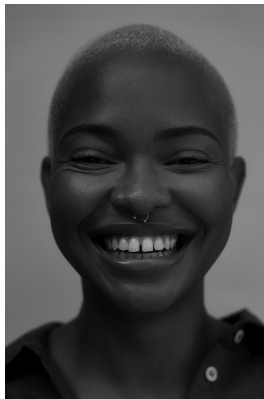

BOSS MODELS

CAPE TOWN

PALESA MAKAM

Height: 175cm Bust: 88cm Waist: 71cm Hips: 110cm Shoe: 7 UK Hair: Blonde Eyes: Brown

BOSS MODELS

CAPE TOWN

PALESA MAKAM

Height: 175cm Bust: 88cm Waist: 71cm Hips: 110cm Shoe: 7 UK Hair: Blonde Eyes: Brown

BOSS MODELS

CAPE TOWN

PALESA MAKAM

Height: 175cm Bust: 88cm Waist: 71cm Hips: 110cm Shoe: 7 UK Hair: Blonde Eyes: Brown