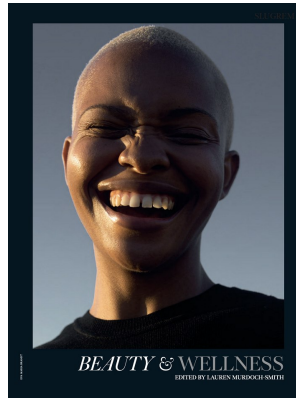

BOSS MODELS

CAPE TOWN

PALESA MAKAM

Height: 175cm Bust: 88cm Waist: 71cm Hips: 110cm Shoe: 7 UK Hair: Blonde Eyes: Brown

BOSS MODELS

CAPE TOWN

PALESA MAKAM

Height: 175cm Bust: 88cm Waist: 71cm Hips: 110cm Shoe: 7 UK Hair: Blonde Eyes: Brown

BOSS MODELS

CAPE TOWN

PALESA MAKAM

Height: 175cm Bust: 88cm Waist: 71cm Hips: 110cm Shoe: 7 UK Hair: Blonde Eyes: Brown