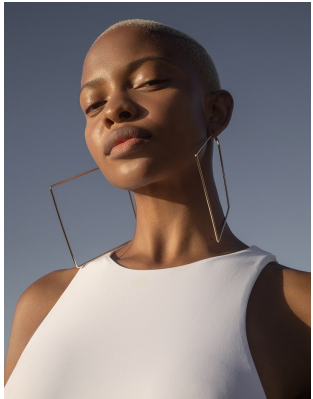

BOSS MODELS

CAPE TOWN

PALESA MAKAM

Height: 175cm Bust: 88cm Waist: 71cm Hips: 110cm Shoe: 7 UK Hair: Blonde Eyes: Brown

BOSS MODELS

CAPE TOWN

PALESA MAKAM

Height: 175cm Bust: 88cm Waist: 71cm Hips: 110cm Shoe: 7 UK Hair: Blonde Eyes: Brown

BOSS MODELS

CAPE TOWN

PALESA MAKAM

Height: 175cm Bust: 88cm Waist: 71cm Hips: 110cm Shoe: 7 UK Hair: Blonde Eyes: Brown