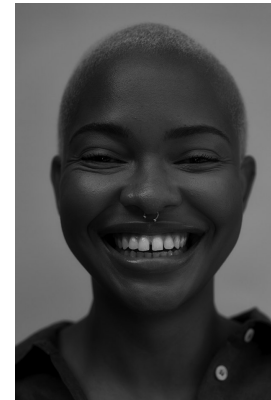

BOSS MODELS

CAPE TOWN

PALESA MAKAM

Height: 175cm Bust: 88cm Waist: 71cm Hips: 110cm Shoe: 7 UK Hair: Blonde Eyes: Brown

BOSS MODELS

CAPE TOWN

PALESA MAKAM

Height: 175cm Bust: 88cm Waist: 71cm Hips: 110cm Shoe: 7 UK Hair: Blonde Eyes: Brown

BOSS MODELS

CAPE TOWN

PALESA MAKAM

Height: 175cm Bust: 88cm Waist: 71cm Hips: 110cm Shoe: 7 UK Hair: Blonde Eyes: Brown