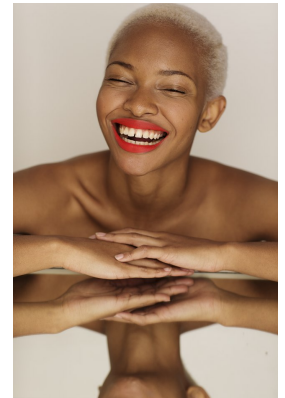

BOSS MODELS

CAPE TOWN

PALESA MAKAM

Height: 175cm Bust: 88cm Waist: 71cm Hips: 110cm Shoe: 7 UK Hair: Blonde Eyes: Brown

BOSS MODELS

CAPE TOWN

PALESA MAKAM

Height: 175cm Bust: 88cm Waist: 71cm Hips: 110cm Shoe: 7 UK Hair: Blonde Eyes: Brown

BOSS MODELS

CAPE TOWN

PALESA MAKAM

Height: 175cm Bust: 88cm Waist: 71cm Hips: 110cm Shoe: 7 UK Hair: Blonde Eyes: Brown