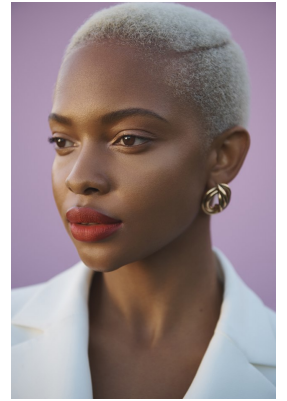

BOSS MODELS

CAPE TOWN

PALESA MAKAM

Height: 175cm Bust: 88cm Waist: 71cm Hips: 110cm Shoe: 7 UK Hair: Blonde Eyes: Brown

BOSS MODELS

CAPE TOWN

PALESA MAKAM

Height: 175cm Bust: 88cm Waist: 71cm Hips: 110cm Shoe: 7 UK Hair: Blonde Eyes: Brown

BOSS MODELS

CAPE TOWN

PALESA MAKAM

Height: 175cm Bust: 88cm Waist: 71cm Hips: 110cm Shoe: 7 UK Hair: Blonde Eyes: Brown