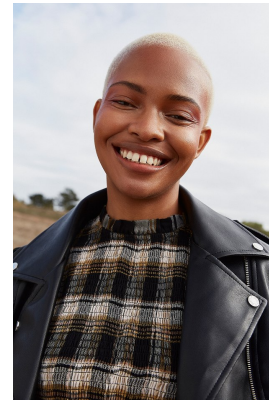

# BOSS MODELS

CAPE TOWN

## PALESA MAKAM

Height: 175cm Bust: 88cm Waist: 71cm Hips: 108cm Shoe: 7 UK Hair: Blonde Eyes: Brown

# BOSS MODELS

CAPE TOWN

PALESA MAKAM

Height: 175cm Bust: 88cm Waist: 71cm Hips: 108cm Shoe: 7 UK Hair: Blonde Eyes: Brown