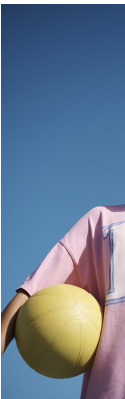

BOSS MODELS

CAPE TOWN

PALESA MAKAM

Height: 175cm Bust: 88cm Waist: 71cm Hips: 110cm Shoe: 7 UK Hair: Blonde Eyes: Brown

BOSS MODELS

CAPE TOWN

PALESA MAKAM

Height: 175cm Bust: 88cm Waist: 71cm Hips: 110cm Shoe: 7 UK Hair: Blonde Eyes: Brown

BOSS MODELS

CAPE TOWN

PALESA MAKAM

Height: 175cm Bust: 88cm Waist: 71cm Hips: 110cm Shoe: 7 UK Hair: Blonde Eyes: Brown