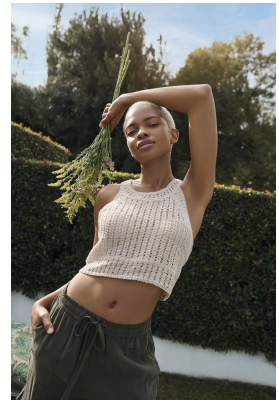

# BOSS MODELS

CAPE TOWN

## PALESA MAKAM

Height: 175cm Bust: 88cm Waist: 71cm Hips: 108cm Shoe: 7 UK Hair: Blonde Eyes: Brown

# BOSS MODELS

CAPE TOWN

PALESA MAKAM

Height: 175cm Bust: 88cm Waist: 71cm Hips: 108cm Shoe: 7 UK Hair: Blonde Eyes: Brown