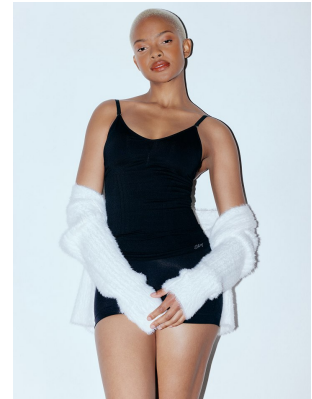

# BOSS MODELS

CAPE TOWN

## PALESA MAKAM

Height: 175cm Bust: 88cm Waist: 71cm Hips: 108cm Shoe: 7 UK Hair: Blonde Eyes: Brown

# BOSS MODELS

CAPE TOWN

PALESA MAKAM

Height: 175cm Bust: 88cm Waist: 71cm Hips: 108cm Shoe: 7 UK Hair: Blonde Eyes: Brown