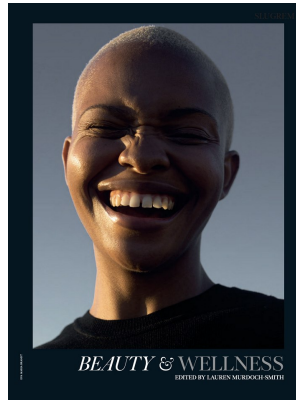

BOSS MODELS

CAPE TOWN

PALESA MAKAM

Height: 175cm Bust: 88cm Waist: 71cm Hips: 108cm Shoe: 7 UK Hair: Blonde Eyes: Brown

BOSS MODELS

CAPE TOWN

PALESA MAKAM

Height: 175cm Bust: 88cm Waist: 71cm Hips: 108cm Shoe: 7 UK Hair: Blonde Eyes: Brown

BOSS MODELS

CAPE TOWN

PALESA MAKAM

Height: 175cm Bust: 88cm Waist: 71cm Hips: 108cm Shoe: 7 UK Hair: Blonde Eyes: Brown