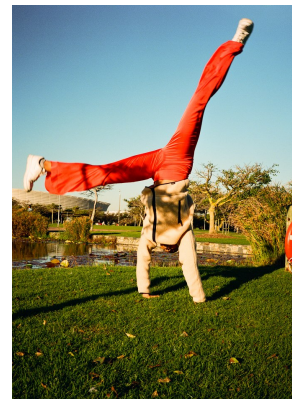

BOSS MODELS

CAPE TOWN

PALESA MAKAM

Height: 175cm Bust: 88cm Waist: 71cm Hips: 110cm Shoe: 7 UK Hair: Blonde Eyes: Brown

BOSS MODELS

CAPE TOWN

PALESA MAKAM

Height: 175cm Bust: 88cm Waist: 71cm Hips: 110cm Shoe: 7 UK Hair: Blonde Eyes: Brown

BOSS MODELS

CAPE TOWN

PALESA MAKAM

Height: 175cm Bust: 88cm Waist: 71cm Hips: 110cm Shoe: 7 UK Hair: Blonde Eyes: Brown