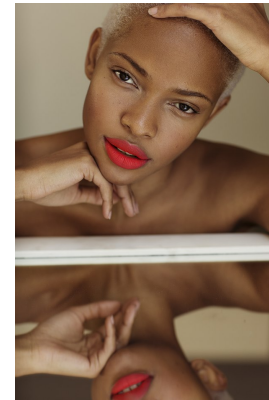

BOSS MODELS

CAPE TOWN

PALESA MAKAM

Height: 175cm Bust: 88cm Waist: 71cm Hips: 110cm Shoe: 7 UK Hair: Blonde Eyes: Brown

BOSS MODELS

CAPE TOWN

PALESA MAKAM

Height: 175cm Bust: 88cm Waist: 71cm Hips: 110cm Shoe: 7 UK Hair: Blonde Eyes: Brown

BOSS MODELS

CAPE TOWN

PALESA MAKAM

Height: 175cm Bust: 88cm Waist: 71cm Hips: 110cm Shoe: 7 UK Hair: Blonde Eyes: Brown