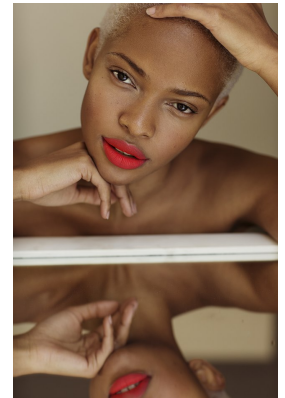

# BOSS MODELS

CAPE TOWN

## PALESA MAKAM

Height: 175cm Bust: 88cm Waist: 71cm Hips: 108cm Shoe: 7 UK Hair: Blonde Eyes: Brown

# BOSS MODELS

CAPE TOWN

PALESA MAKAM

Height: 175cm Bust: 88cm Waist: 71cm Hips: 108cm Shoe: 7 UK Hair: Blonde Eyes: Brown