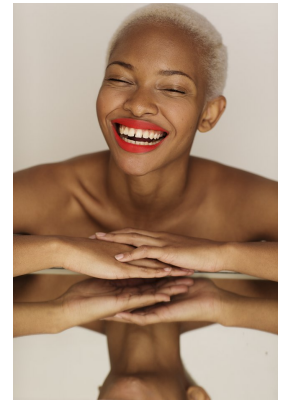

BOSS MODELS

CAPE TOWN

PALESA MAKAM

Height: 175cm Bust: 88cm Waist: 71cm Hips: 108cm Shoe: 7 UK Hair: Blonde Eyes: Brown

BOSS MODELS

CAPE TOWN

PALESA MAKAM

Height: 175cm Bust: 88cm Waist: 71cm Hips: 108cm Shoe: 7 UK Hair: Blonde Eyes: Brown

BOSS MODELS

CAPE TOWN

PALESA MAKAM

Height: 175cm Bust: 88cm Waist: 71cm Hips: 108cm Shoe: 7 UK Hair: Blonde Eyes: Brown