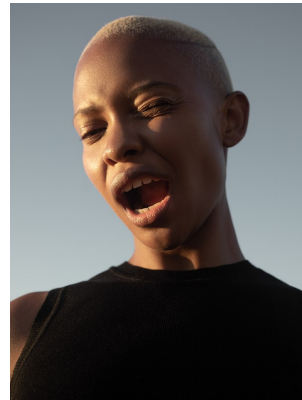

BOSS MODELS

CAPE TOWN

PALESA MAKAM

Height: 175cm Bust: 88cm Waist: 71cm Hips: 110cm Shoe: 7 UK Hair: Blonde Eyes: Brown

BOSS MODELS

CAPE TOWN

PALESA MAKAM

Height: 175cm Bust: 88cm Waist: 71cm Hips: 110cm Shoe: 7 UK Hair: Blonde Eyes: Brown

BOSS MODELS

CAPE TOWN

PALESA MAKAM

Height: 175cm Bust: 88cm Waist: 71cm Hips: 110cm Shoe: 7 UK Hair: Blonde Eyes: Brown