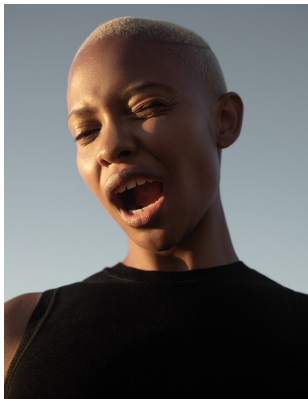

BOSS MODELS

CAPE TOWN

PALESA MAKAM

Height: 175cm Bust: 88cm Waist: 71cm Hips: 110cm Shoe: 7 UK Hair: Blonde Eyes: Brown

BOSS MODELS

CAPE TOWN

PALESA MAKAM

Height: 175cm Bust: 88cm Waist: 71cm Hips: 110cm Shoe: 7 UK Hair: Blonde Eyes: Brown

BOSS MODELS

CAPE TOWN

PALESA MAKAM

Height: 175cm Bust: 88cm Waist: 71cm Hips: 110cm Shoe: 7 UK Hair: Blonde Eyes: Brown