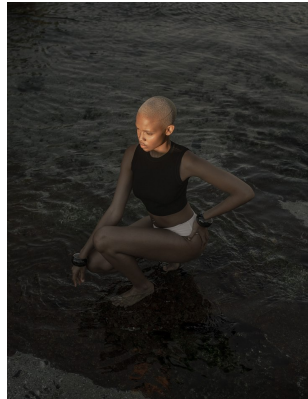

# BOSS MODELS

CAPE TOWN

## PALESA MAKAM

Height: 175cm Bust: 88cm Waist: 71cm Hips: 108cm Shoe: 7 UK Hair: Blonde Eyes: Brown

# BOSS MODELS

CAPE TOWN

PALESA MAKAM

Height: 175cm Bust: 88cm Waist: 71cm Hips: 108cm Shoe: 7 UK Hair: Blonde Eyes: Brown