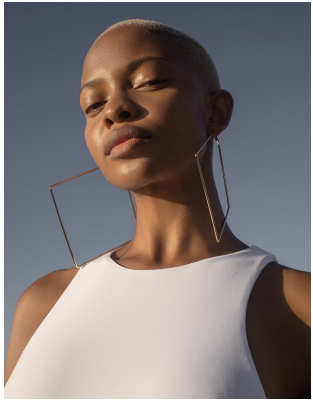

BOSS MODELS

CAPE TOWN

PALESA MAKAM

Height: 175cm Bust: 88cm Waist: 71cm Hips: 110cm Shoe: 7 UK Hair: Blonde Eyes: Brown

BOSS MODELS

CAPE TOWN

PALESA MAKAM

Height: 175cm Bust: 88cm Waist: 71cm Hips: 110cm Shoe: 7 UK Hair: Blonde Eyes: Brown

BOSS MODELS

CAPE TOWN

PALESA MAKAM

Height: 175cm Bust: 88cm Waist: 71cm Hips: 110cm Shoe: 7 UK Hair: Blonde Eyes: Brown