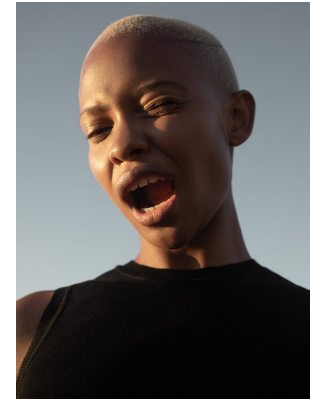

BOSS MODELS

CAPE TOWN

PALESA MAKAM

Height: 175cm Bust: 88cm Waist: 71cm Hips: 108cm Shoe: 7 UK Hair: Blonde Eyes: Brown