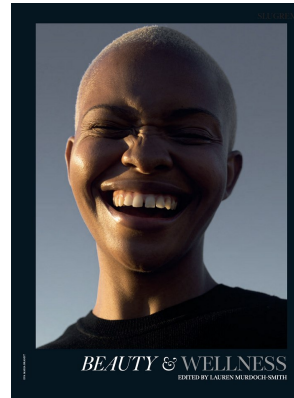

# BOSS MODELS

CAPE TOWN

## PALESA MAKAM

Height: 175cm Bust: 88cm Waist: 71cm Hips: 108cm Shoe: 7 UK Hair: Blonde Eyes: Brown

# BOSS MODELS

CAPE TOWN

PALESA MAKAM

Height: 175cm Bust: 88cm Waist: 71cm Hips: 108cm Shoe: 7 UK Hair: Blonde Eyes: Brown