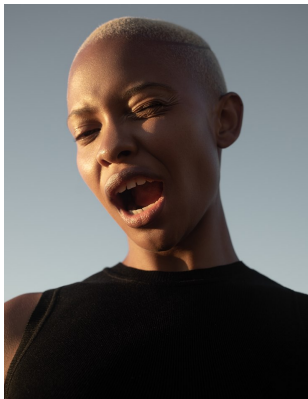

BOSS MODELS

CAPE TOWN

PALESA MAKAM

Height: 175cm Bust: 88cm Waist: 71cm Hips: 108cm Shoe: 7 UK Hair: Blonde Eyes: Brown

BOSS MODELS

CAPE TOWN

PALESA MAKAM

Height: 175cm Bust: 88cm Waist: 71cm Hips: 108cm Shoe: 7 UK Hair: Blonde Eyes: Brown

BOSS MODELS

CAPE TOWN

PALESA MAKAM

Height: 175cm Bust: 88cm Waist: 71cm Hips: 108cm Shoe: 7 UK Hair: Blonde Eyes: Brown