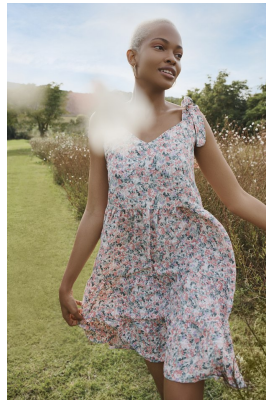

BOSS MODELS

CAPE TOWN

PALESA MAKAM

Height: 175cm Bust: 88cm Waist: 71cm Hips: 110cm Shoe: 7 UK Hair: Blonde Eyes: Brown

BOSS MODELS

CAPE TOWN

PALESA MAKAM

Height: 175cm Bust: 88cm Waist: 71cm Hips: 110cm Shoe: 7 UK Hair: Blonde Eyes: Brown

BOSS MODELS

CAPE TOWN

PALESA MAKAM

Height: 175cm Bust: 88cm Waist: 71cm Hips: 110cm Shoe: 7 UK Hair: Blonde Eyes: Brown