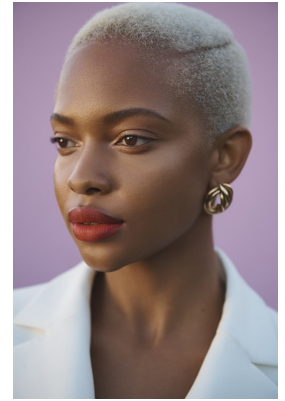

BOSS MODELS

CAPE TOWN

PALESA MAKAM

Height: 175cm Bust: 88cm Waist: 71cm Hips: 108cm Shoe: 7 UK Hair: Blonde Eyes: Brown

BOSS MODELS

CAPE TOWN

PALESA MAKAM

Height: 175cm Bust: 88cm Waist: 71cm Hips: 108cm Shoe: 7 UK Hair: Blonde Eyes: Brown

BOSS MODELS

CAPE TOWN

PALESA MAKAM

Height: 175cm Bust: 88cm Waist: 71cm Hips: 108cm Shoe: 7 UK Hair: Blonde Eyes: Brown