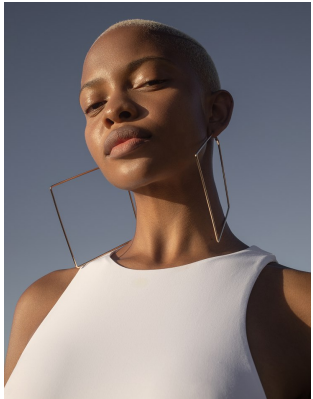

# BOSS MODELS

CAPE TOWN

## PALESA MAKAM

Height: 175cm Bust: 88cm Waist: 71cm Hips: 108cm Shoe: 7 UK Hair: Blonde Eyes: Brown

# BOSS MODELS

CAPE TOWN

PALESA MAKAM

Height: 175cm Bust: 88cm Waist: 71cm Hips: 108cm Shoe: 7 UK Hair: Blonde Eyes: Brown