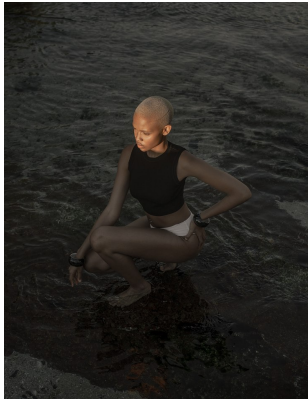

BOSS MODELS

CAPE TOWN

PALESA MAKAM

Height: 175cm Bust: 88cm Waist: 71cm Hips: 108cm Shoe: 7 UK Hair: Blonde Eyes: Brown

BOSS MODELS

CAPE TOWN

PALESA MAKAM

Height: 175cm Bust: 88cm Waist: 71cm Hips: 108cm Shoe: 7 UK Hair: Blonde Eyes: Brown

BOSS MODELS

CAPE TOWN

PALESA MAKAM

Height: 175cm Bust: 88cm Waist: 71cm Hips: 108cm Shoe: 7 UK Hair: Blonde Eyes: Brown