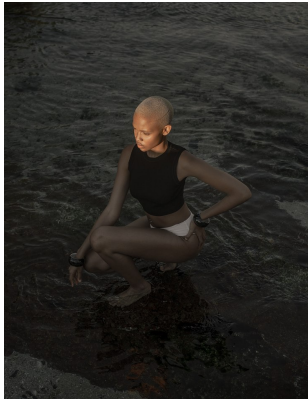

BOSS MODELS

CAPE TOWN

PALESA MAKAM

Height: 175cm Bust: 88cm Waist: 71cm Hips: 110cm Shoe: 7 UK Hair: Blonde Eyes: Brown

BOSS MODELS

CAPE TOWN

PALESA MAKAM

Height: 175cm Bust: 88cm Waist: 71cm Hips: 110cm Shoe: 7 UK Hair: Blonde Eyes: Brown

BOSS MODELS

CAPE TOWN

PALESA MAKAM

Height: 175cm Bust: 88cm Waist: 71cm Hips: 110cm Shoe: 7 UK Hair: Blonde Eyes: Brown