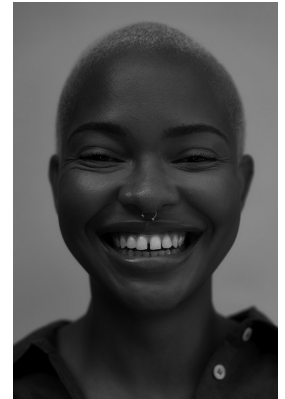

BOSS MODELS

CAPE TOWN

PALESA MAKAM

Height: 175cm Bust: 88cm Waist: 71cm Hips: 108cm Shoe: 7 UK Hair: Blonde Eyes: Brown