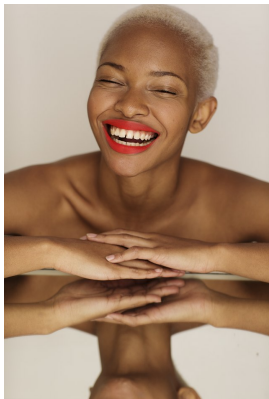

# BOSS MODELS

CAPE TOWN

## PALESA MAKAM

Height: 175cm Bust: 88cm Waist: 71cm Hips: 108cm Shoe: 7 UK Hair: Blonde Eyes: Brown

# BOSS MODELS

CAPE TOWN

PALESA MAKAM

Height: 175cm Bust: 88cm Waist: 71cm Hips: 108cm Shoe: 7 UK Hair: Blonde Eyes: Brown