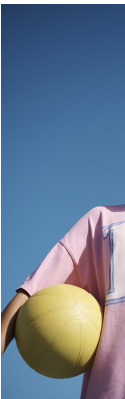

BOSS MODELS

CAPE TOWN

PALESA MAKAM

Height: 175cm Bust: 88cm Waist: 71cm Hips: 108cm Shoe: 7 UK Hair: Blonde Eyes: Brown

BOSS MODELS

CAPE TOWN

PALESA MAKAM

Height: 175cm Bust: 88cm Waist: 71cm Hips: 108cm Shoe: 7 UK Hair: Blonde Eyes: Brown

BOSS MODELS

CAPE TOWN

PALESA MAKAM

Height: 175cm Bust: 88cm Waist: 71cm Hips: 108cm Shoe: 7 UK Hair: Blonde Eyes: Brown