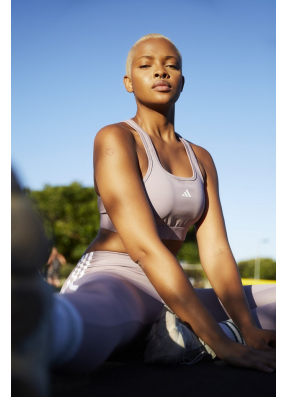

BOSS MODELS

CAPE TOWN

PALESA MAKAM

Height: 175cm Bust: 88cm Waist: 71cm Hips: 110cm Shoe: 7 UK Hair: Blonde Eyes: Brown

BOSS MODELS

CAPE TOWN

PALESA MAKAM

Height: 175cm Bust: 88cm Waist: 71cm Hips: 110cm Shoe: 7 UK Hair: Blonde Eyes: Brown

BOSS MODELS

CAPE TOWN

PALESA MAKAM

Height: 175cm Bust: 88cm Waist: 71cm Hips: 110cm Shoe: 7 UK Hair: Blonde Eyes: Brown