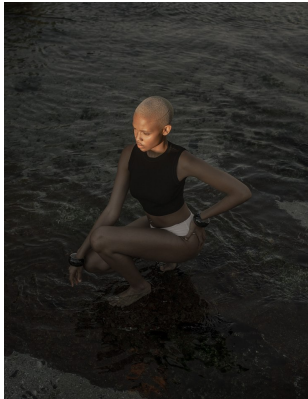

BOSS MODELS

CAPE TOWN

PALESA MAKAM

Height: 175cm Bust: 88cm Waist: 71cm Hips: 110cm Shoe: 7 UK Hair: Blonde Eyes: Brown

BOSS MODELS

CAPE TOWN

PALESA MAKAM

Height: 175cm Bust: 88cm Waist: 71cm Hips: 110cm Shoe: 7 UK Hair: Blonde Eyes: Brown

BOSS MODELS

CAPE TOWN

PALESA MAKAM

Height: 175cm Bust: 88cm Waist: 71cm Hips: 110cm Shoe: 7 UK Hair: Blonde Eyes: Brown