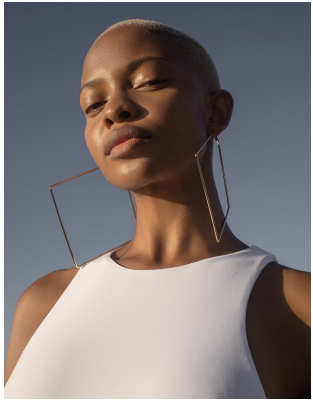

BOSS MODELS

CAPE TOWN

PALESA MAKAM

Height: 175cm Bust: 88cm Waist: 71cm Hips: 108cm Shoe: 7 UK Hair: Blonde Eyes: Brown

BOSS MODELS

CAPE TOWN

PALESA MAKAM

Height: 175cm Bust: 88cm Waist: 71cm Hips: 108cm Shoe: 7 UK Hair: Blonde Eyes: Brown

BOSS MODELS

CAPE TOWN

PALESA MAKAM

Height: 175cm Bust: 88cm Waist: 71cm Hips: 108cm Shoe: 7 UK Hair: Blonde Eyes: Brown