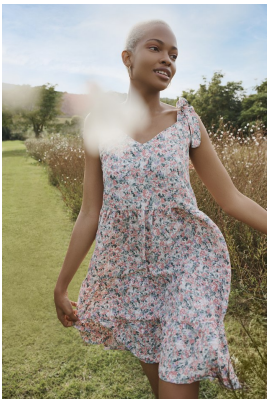

BOSS MODELS

CAPE TOWN

PALESA MAKAM

Height: 175cm Bust: 88cm Waist: 71cm Hips: 110cm Shoe: 7 UK Hair: Blonde Eyes: Brown

BOSS MODELS

CAPE TOWN

PALESA MAKAM

Height: 175cm Bust: 88cm Waist: 71cm Hips: 110cm Shoe: 7 UK Hair: Blonde Eyes: Brown

BOSS MODELS

CAPE TOWN

PALESA MAKAM

Height: 175cm Bust: 88cm Waist: 71cm Hips: 110cm Shoe: 7 UK Hair: Blonde Eyes: Brown