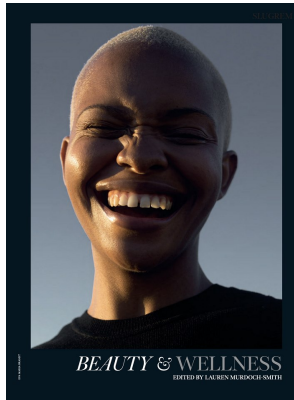

BOSS MODELS

CAPE TOWN

PALESA MAKAM

Height: 175cm Bust: 88cm Waist: 71cm Hips: 110cm Shoe: 7 UK Hair: Blonde Eyes: Brown

BOSS MODELS

CAPE TOWN

PALESA MAKAM

Height: 175cm Bust: 88cm Waist: 71cm Hips: 110cm Shoe: 7 UK Hair: Blonde Eyes: Brown

BOSS MODELS

CAPE TOWN

PALESA MAKAM

Height: 175cm Bust: 88cm Waist: 71cm Hips: 110cm Shoe: 7 UK Hair: Blonde Eyes: Brown