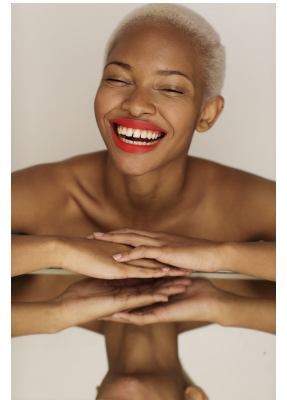

BOSS MODELS

CAPE TOWN

PALESA MAKAM

Height: 175cm Bust: 88cm Waist: 71cm Hips: 110cm Shoe: 7 UK Hair: Blonde Eyes: Brown

BOSS MODELS

CAPE TOWN

PALESA MAKAM

Height: 175cm Bust: 88cm Waist: 71cm Hips: 110cm Shoe: 7 UK Hair: Blonde Eyes: Brown

BOSS MODELS

CAPE TOWN

PALESA MAKAM

Height: 175cm Bust: 88cm Waist: 71cm Hips: 110cm Shoe: 7 UK Hair: Blonde Eyes: Brown