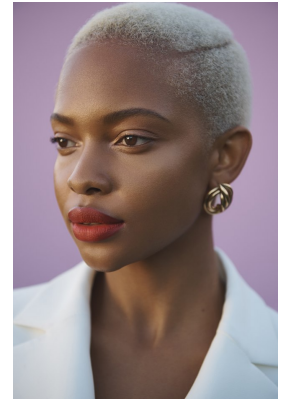

BOSS MODELS

CAPE TOWN

PALESA MAKAM

Height: 175cm Bust: 88cm Waist: 71cm Hips: 110cm Shoe: 7 UK Hair: Blonde Eyes: Brown

BOSS MODELS

CAPE TOWN

PALESA MAKAM

Height: 175cm Bust: 88cm Waist: 71cm Hips: 110cm Shoe: 7 UK Hair: Blonde Eyes: Brown

BOSS MODELS

CAPE TOWN

PALESA MAKAM

Height: 175cm Bust: 88cm Waist: 71cm Hips: 110cm Shoe: 7 UK Hair: Blonde Eyes: Brown