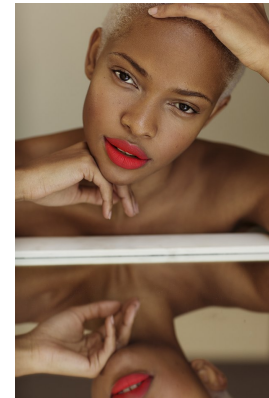

BOSS MODELS

CAPE TOWN

PALESA MAKAM

Height: 175cm Bust: 88cm Waist: 71cm Hips: 110cm Shoe: 7 UK Hair: Blonde Eyes: Brown

BOSS MODELS

CAPE TOWN

PALESA MAKAM

Height: 175cm Bust: 88cm Waist: 71cm Hips: 110cm Shoe: 7 UK Hair: Blonde Eyes: Brown

BOSS MODELS

CAPE TOWN

PALESA MAKAM

Height: 175cm Bust: 88cm Waist: 71cm Hips: 110cm Shoe: 7 UK Hair: Blonde Eyes: Brown