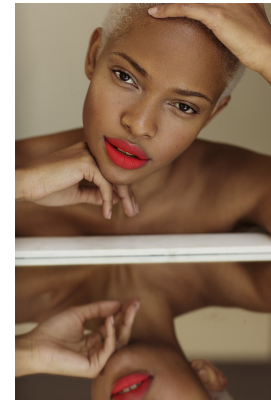

BOSS MODELS

CAPE TOWN

PALESA MAKAM

Height: 175cm Bust: 88cm Waist: 71cm Hips: 108cm Shoe: 7 UK Hair: Blonde Eyes: Brown

BOSS MODELS

CAPE TOWN

PALESA MAKAM

Height: 175cm Bust: 88cm Waist: 71cm Hips: 108cm Shoe: 7 UK Hair: Blonde Eyes: Brown

BOSS MODELS

CAPE TOWN

PALESA MAKAM

Height: 175cm Bust: 88cm Waist: 71cm Hips: 108cm Shoe: 7 UK Hair: Blonde Eyes: Brown