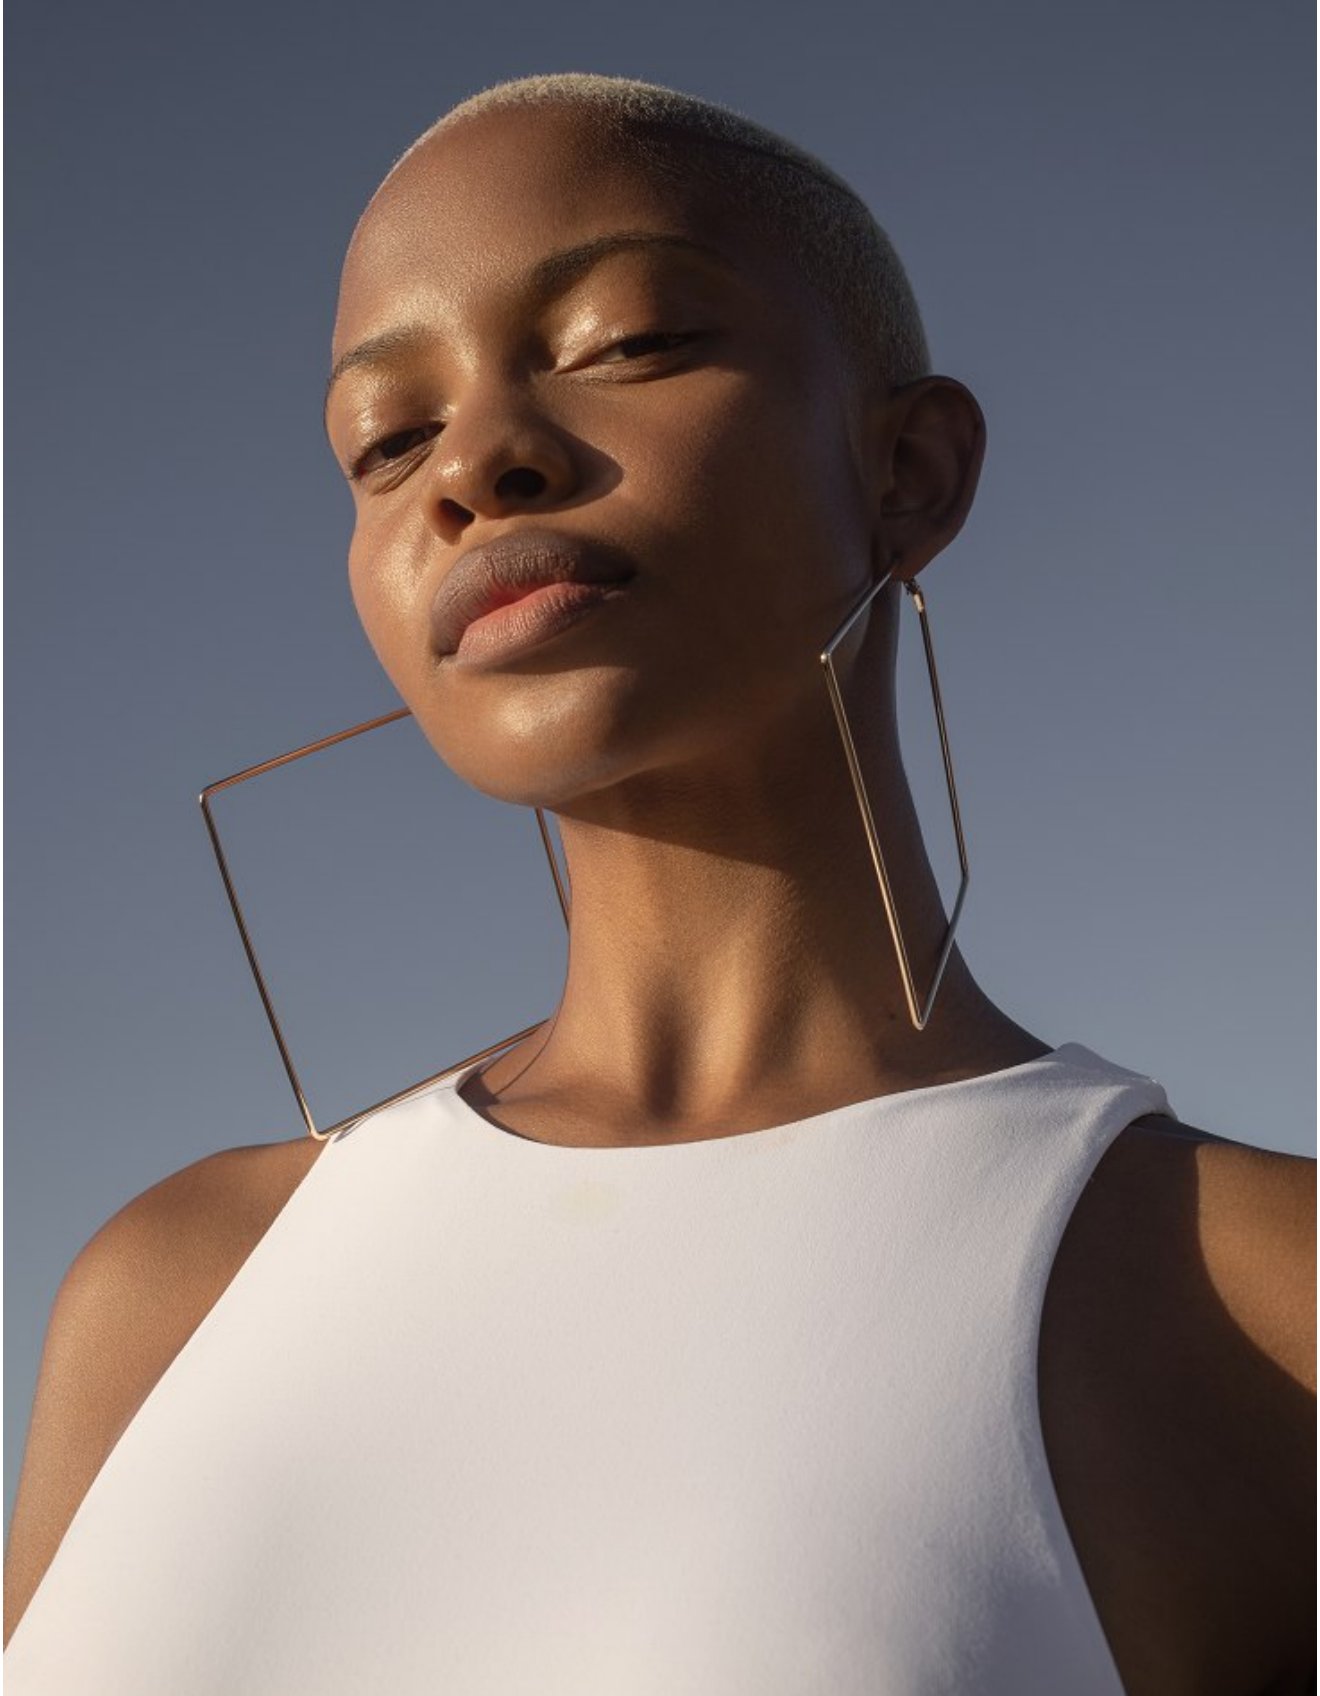

BOSS MODELS

CAPE TOWN

PALESA MAKAM

Height: 175cm Bust: 88cm Waist: 71cm Hips: 110cm Shoe: 7 UK Hair: Blonde Eyes: Brown

BOSS MODELS

CAPE TOWN

PALESA MAKAM

Height: 175cm Bust: 88cm Waist: 71cm Hips: 110cm Shoe: 7 UK Hair: Blonde Eyes: Brown