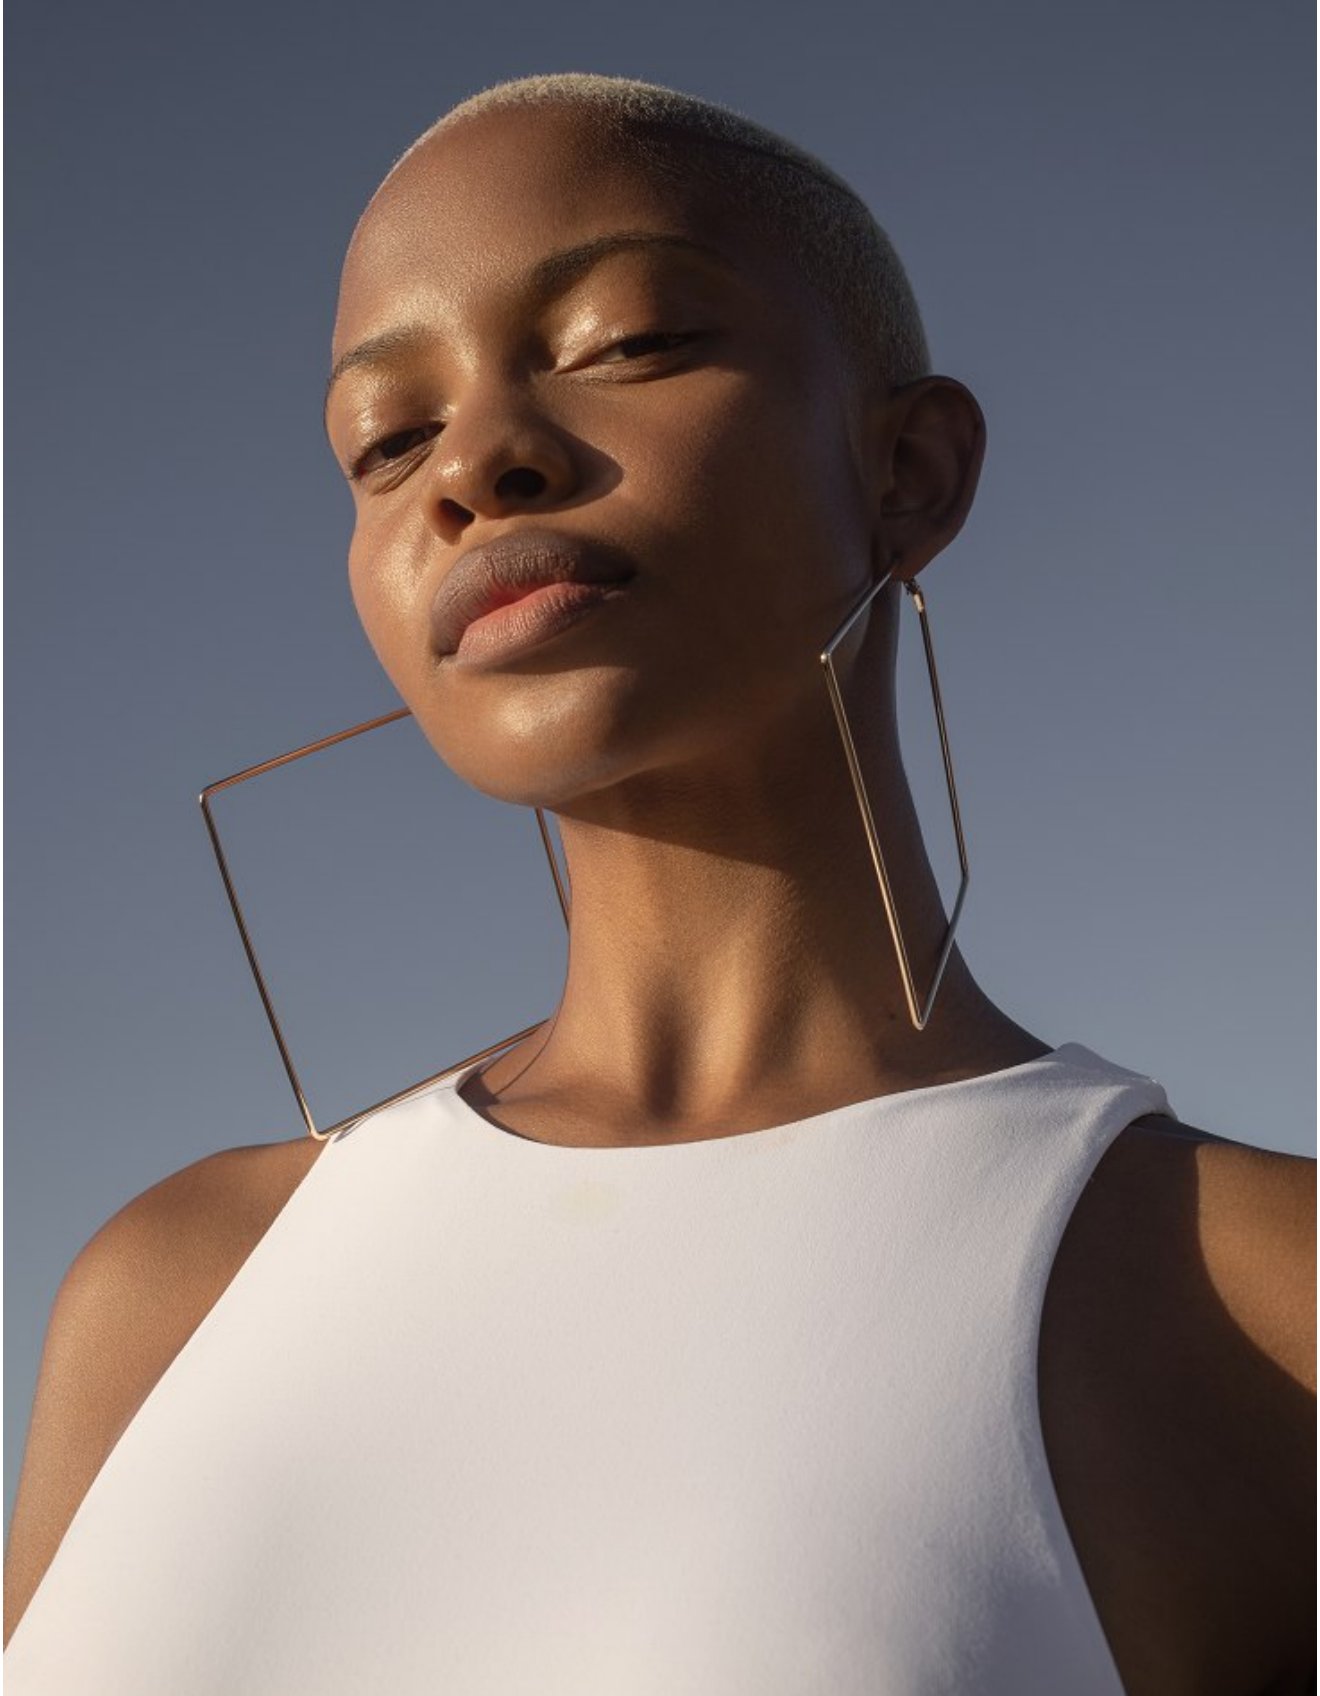

# BOSS MODELS

CAPE TOWN

PALESA MAKAM

Height: 175cm Bust: 88cm Waist: 71cm Hips: 108cm Shoe: 7 UK Hair: Blonde Eyes: Brown