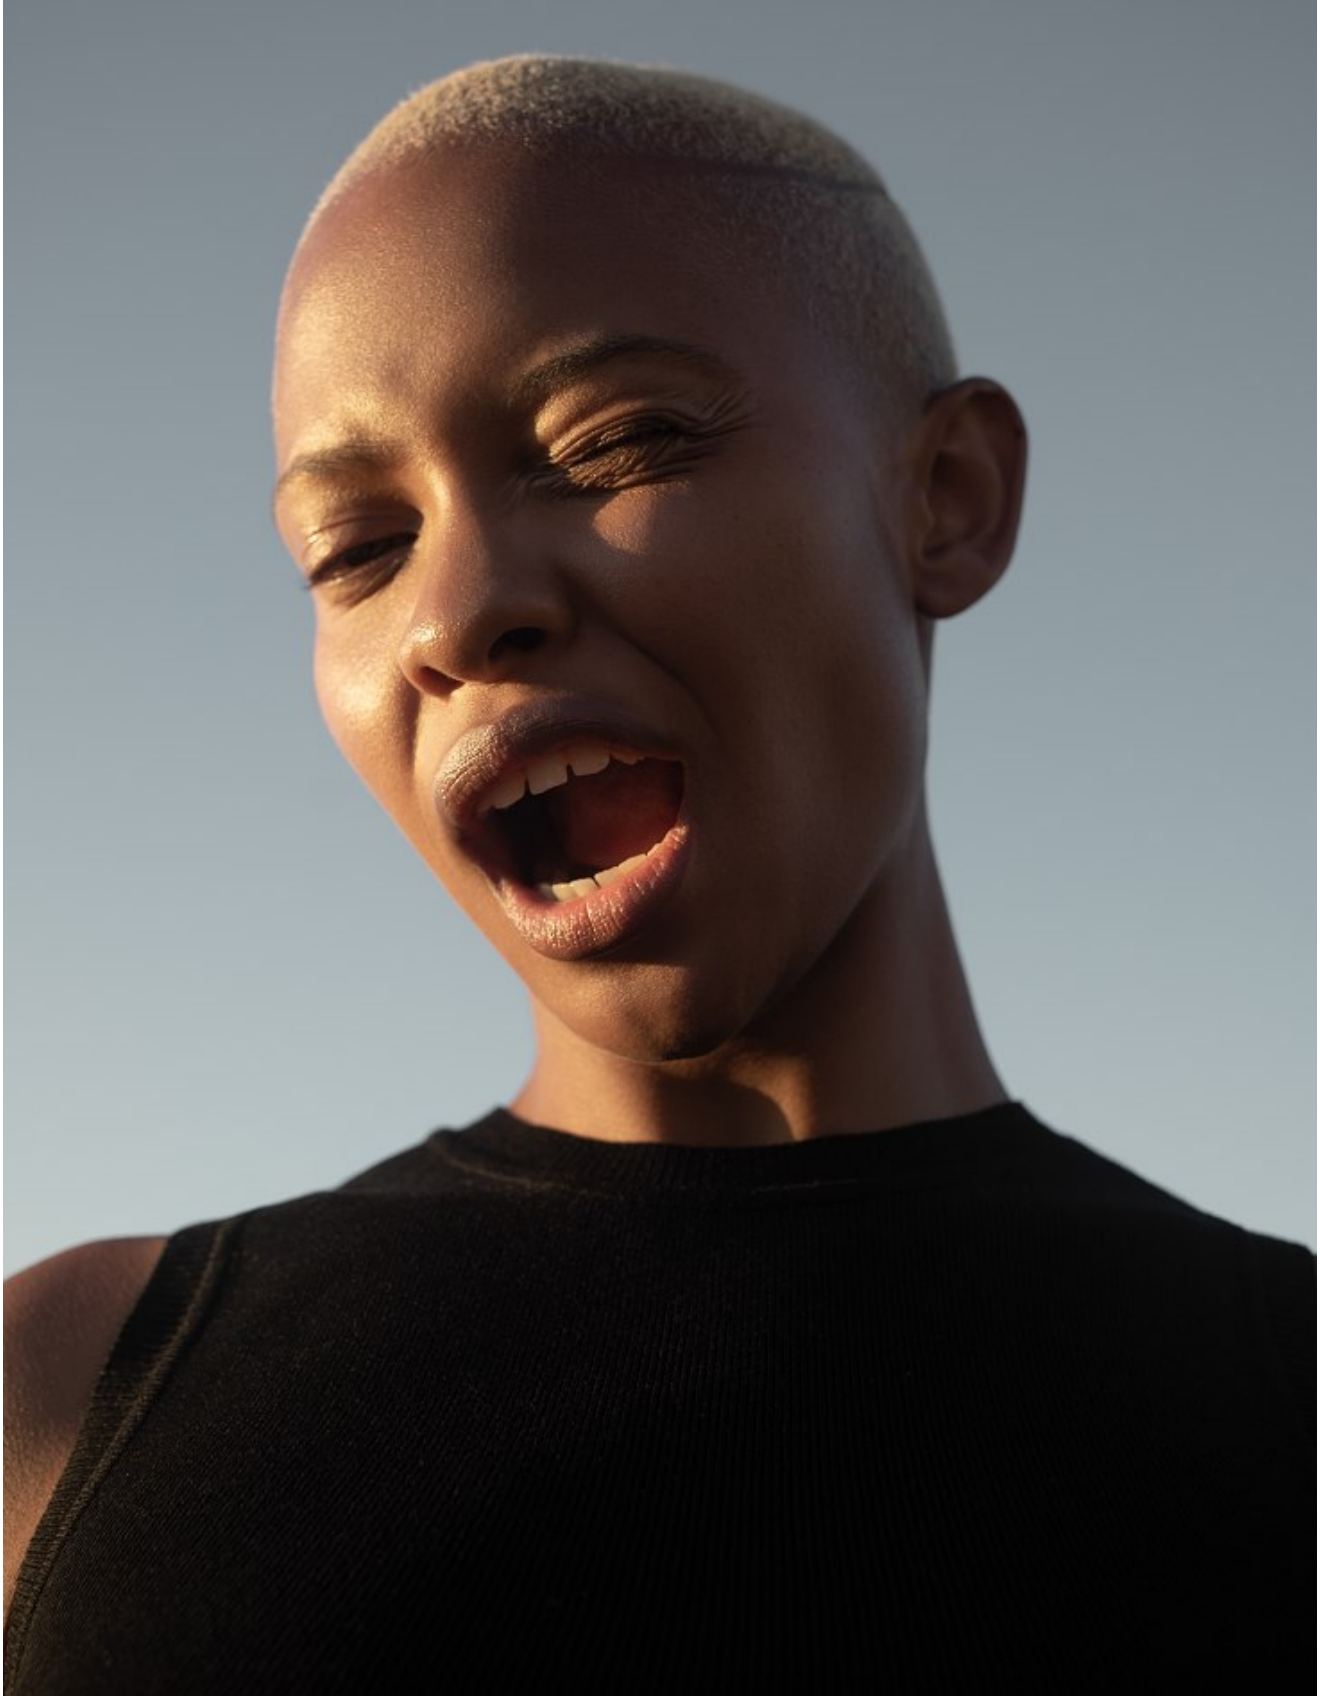

BOSS MODELS

CAPE TOWN

PALESA MAKAM

Height: 175cm Bust: 88cm Waist: 71cm Hips: 110cm Shoe: 7 UK Hair: Blonde Eyes: Brown