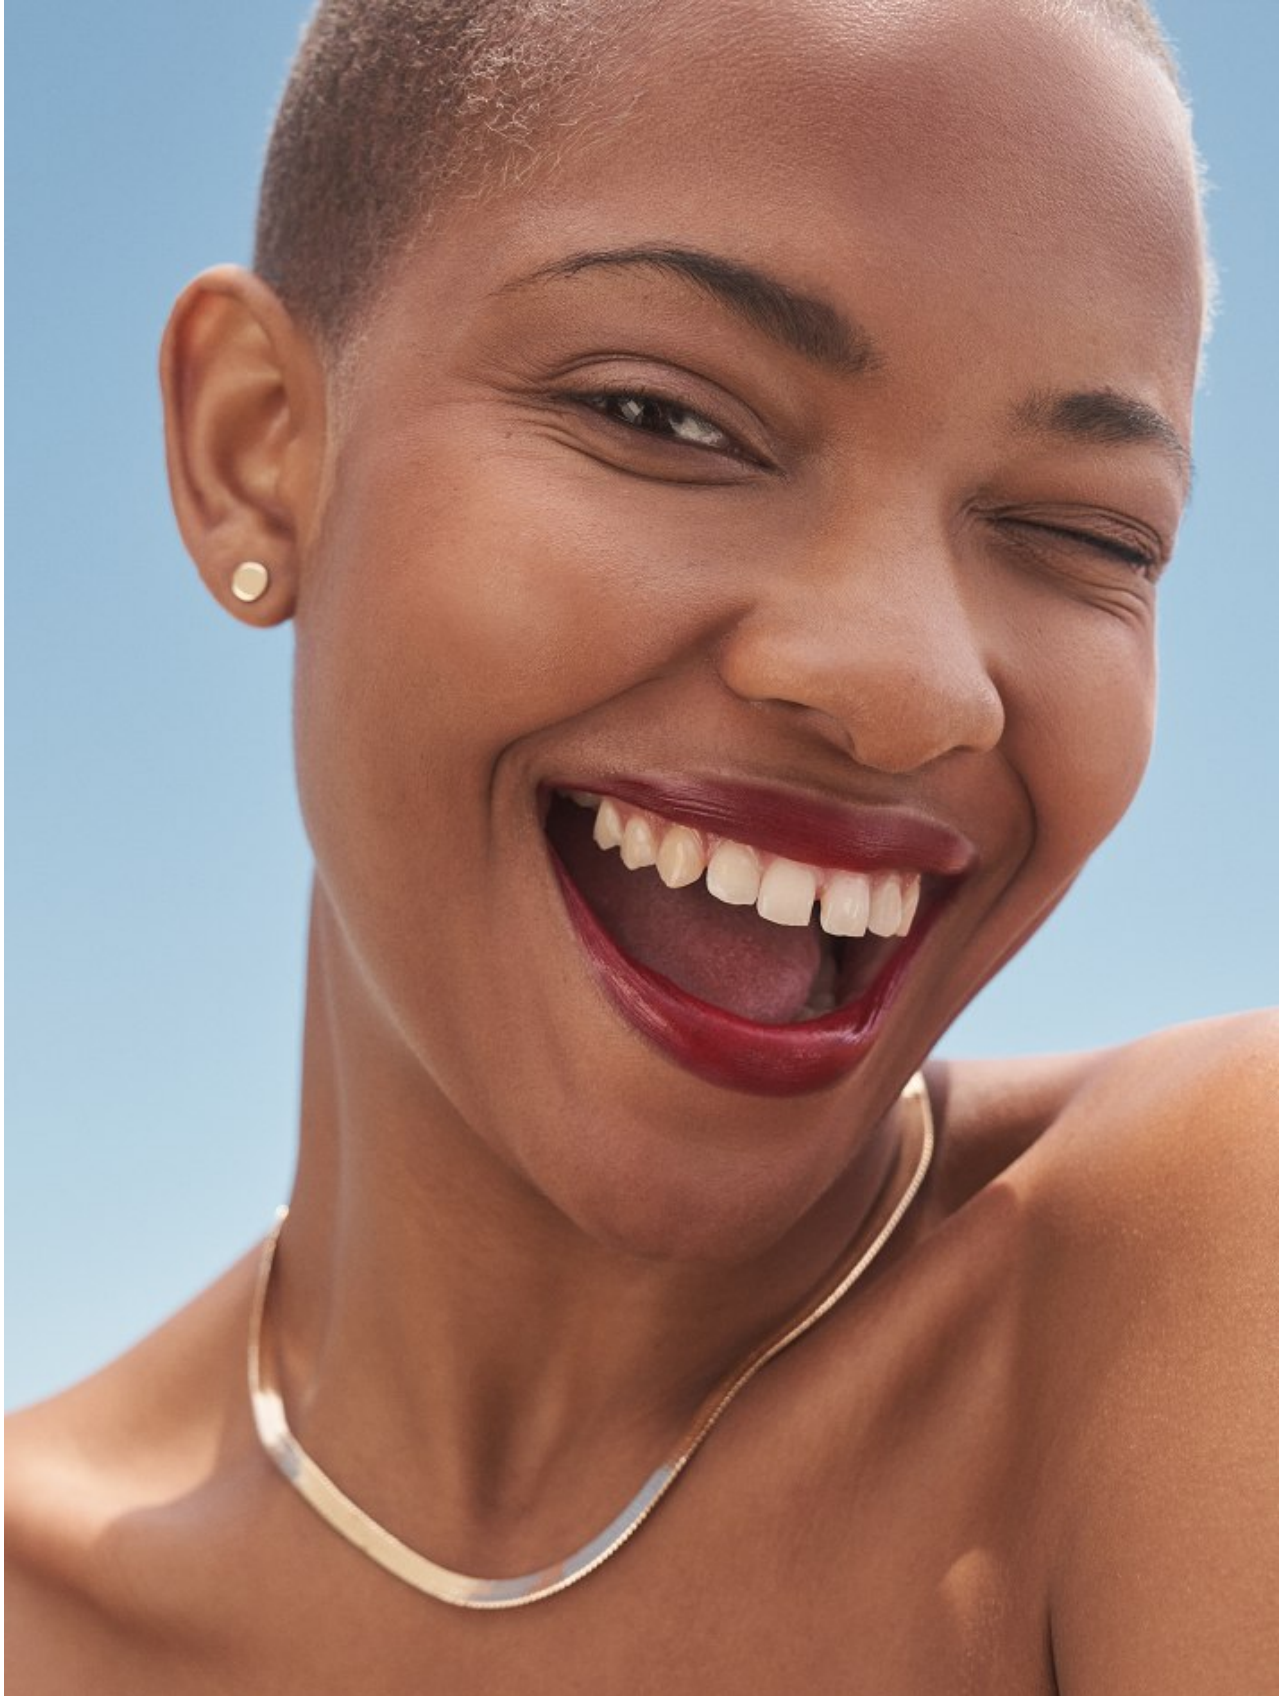

BOSS MODELS

CAPE TOWN

PALESA MAKAM

Height: 175cm Bust: 88cm Waist: 71cm Hips: 108cm Shoe: 7 UK Hair: Blonde Eyes: Brown