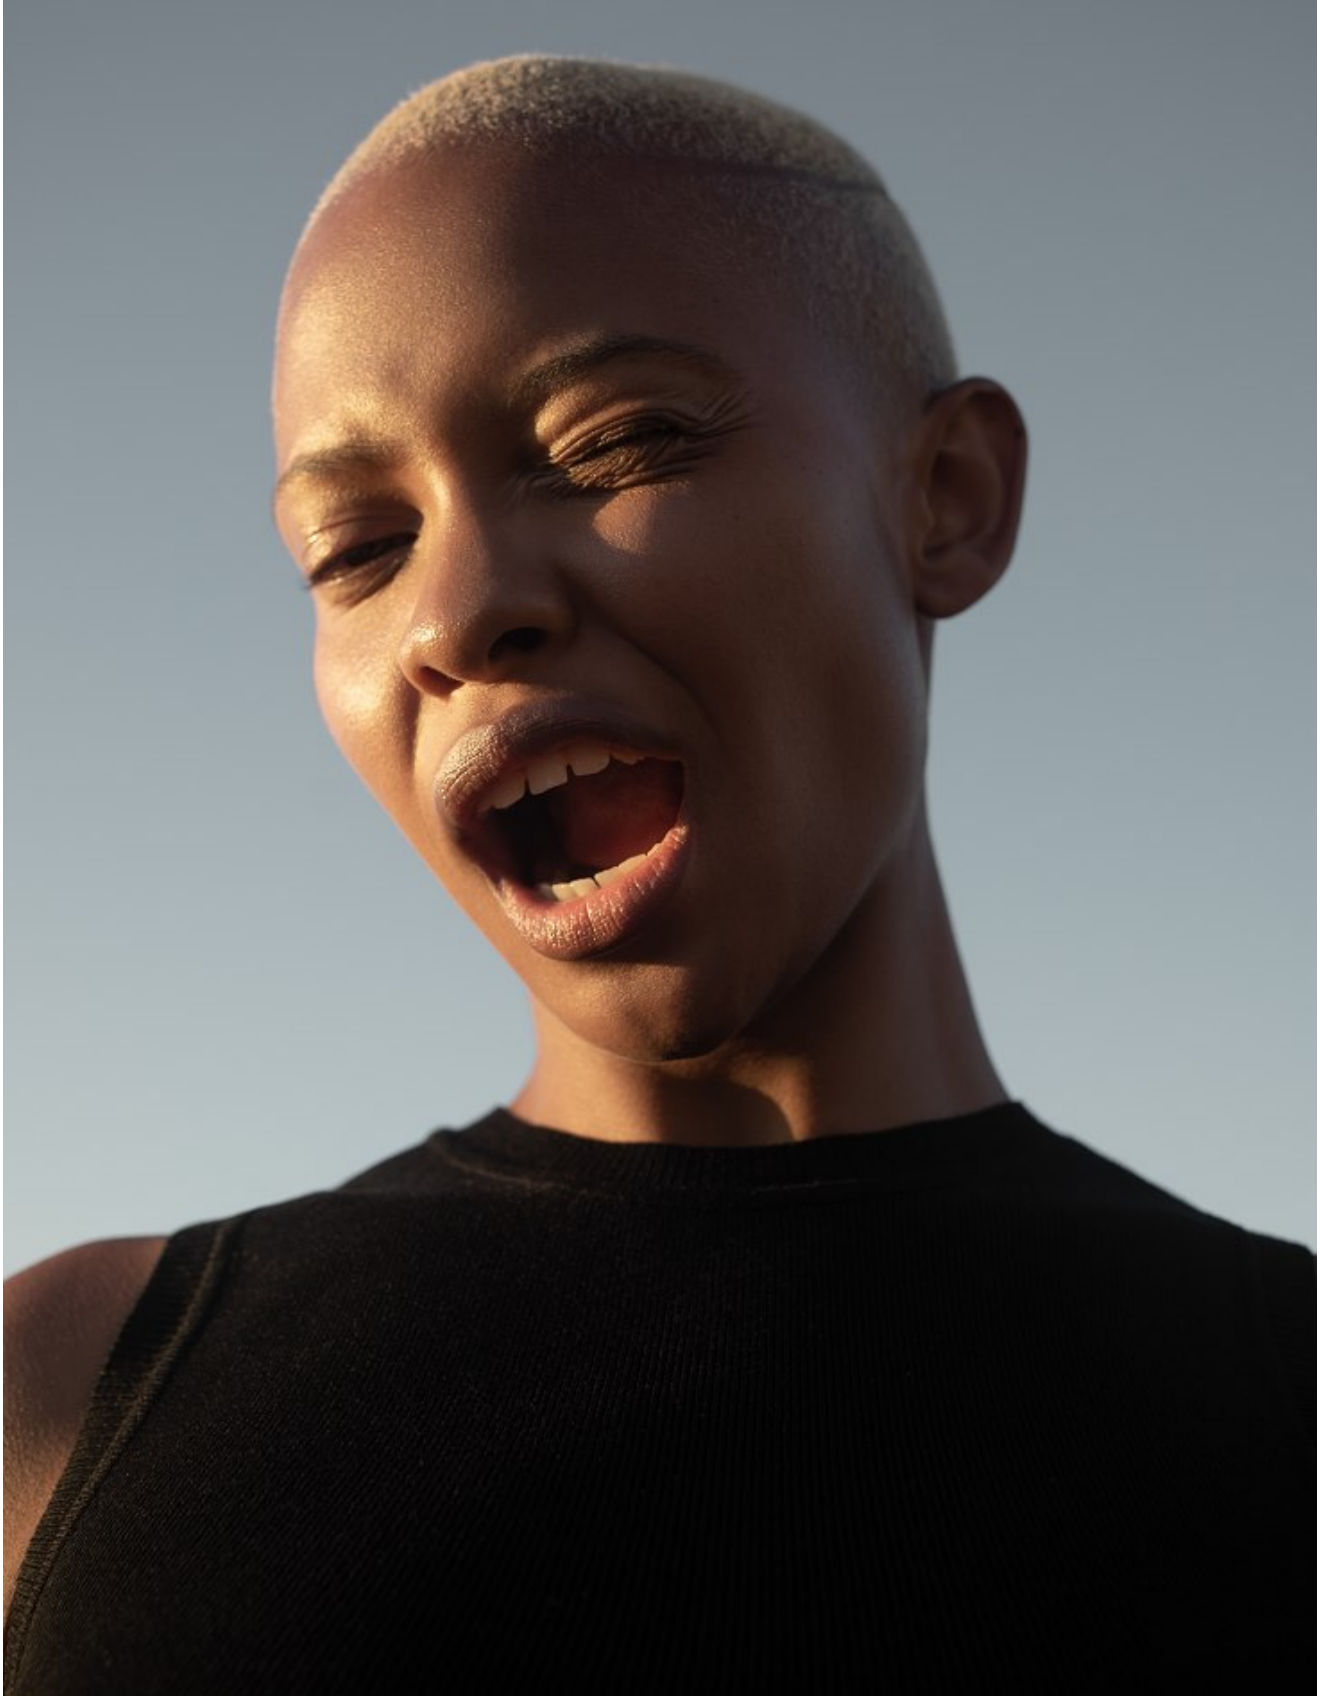

BOSS MODELS

CAPE TOWN

PALESA MAKAM

Height: 175cm Bust: 88cm Waist: 71cm Hips: 108cm Shoe: 7 UK Hair: Blonde Eyes: Brown