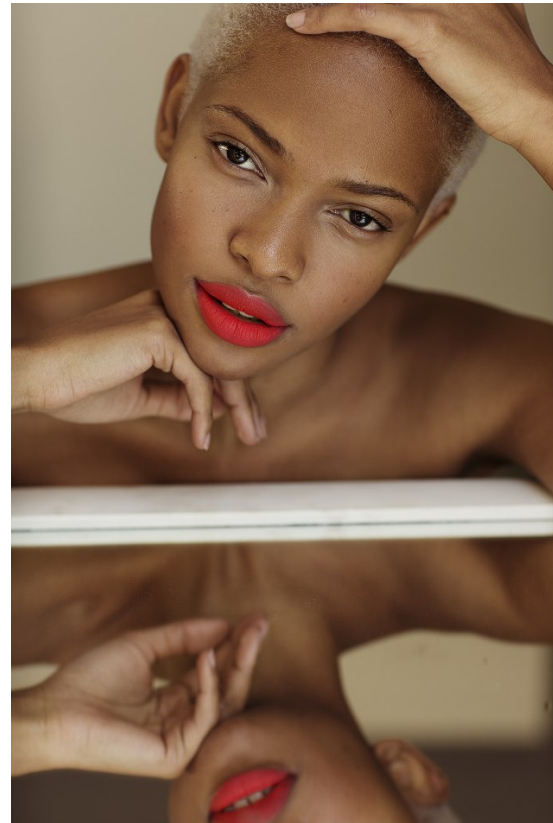

BOSS MODELS

CAPE TOWN

PALESA MAKAM

Height: 175cm Bust: 88cm Waist: 71cm Hips: 108cm Shoe: 7 UK Hair: Blonde Eyes: Brown

BOSS MODELS

CAPE TOWN

PALESA MAKAM

Height: 175cm Bust: 88cm Waist: 71cm Hips: 108cm Shoe: 7 UK Hair: Blonde Eyes: Brown