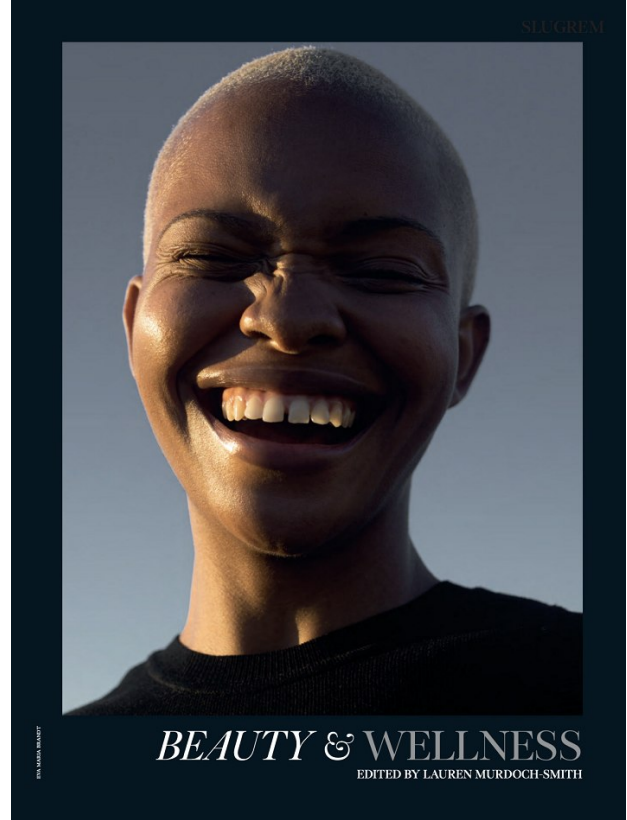

BOSS MODELS

CAPE TOWN

PALESA MAKAM

Height: 175cm Bust: 88cm Waist: 71cm Hips: 108cm Shoe: 7 UK Hair: Blonde Eyes: Brown

BOSS MODELS

CAPE TOWN

PALESA MAKAM

Height: 175cm Bust: 88cm Waist: 71cm Hips: 108cm Shoe: 7 UK Hair: Blonde Eyes: Brown