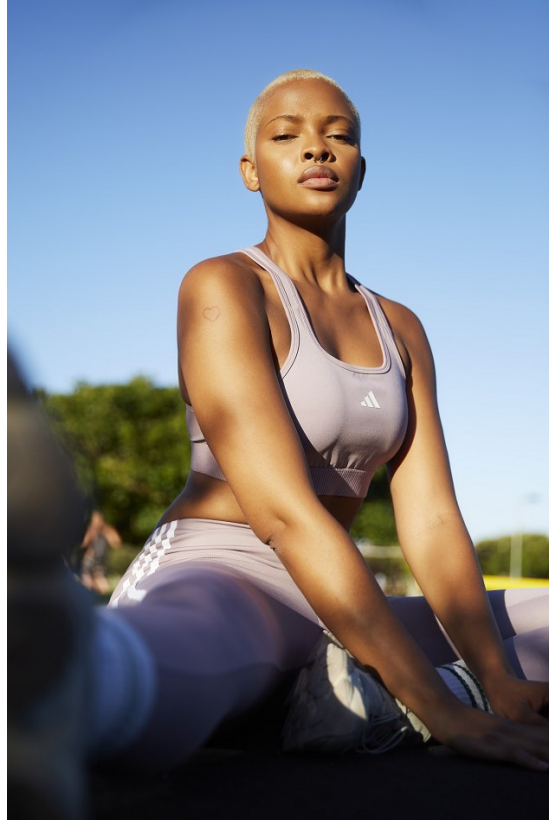

PALESA MAKAM

BOSS MODELS

CAPE TOWN

Height: 175cm Bust: 88cm Waist: 71cm Hips: 110cm Shoe: 7 UK Hair: Blonde Eyes: Brown