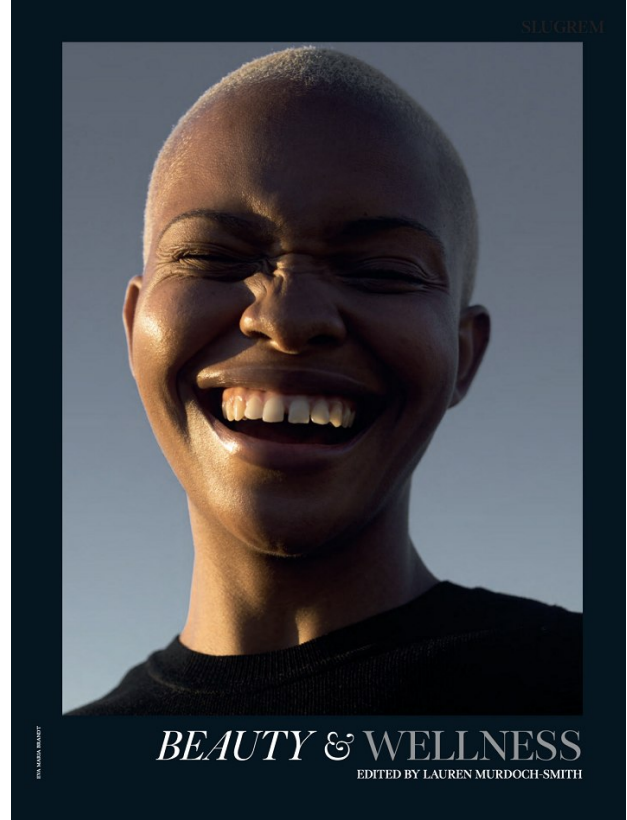

BOSS MODELS

CAPE TOWN

PALESA MAKAM

Height: 175cm Bust: 88cm Waist: 71cm Hips: 110cm Shoe: 7 UK Hair: Blonde Eyes: Brown

BOSS MODELS

CAPE TOWN

PALESA MAKAM

Height: 175cm Bust: 88cm Waist: 71cm Hips: 110cm Shoe: 7 UK Hair: Blonde Eyes: Brown