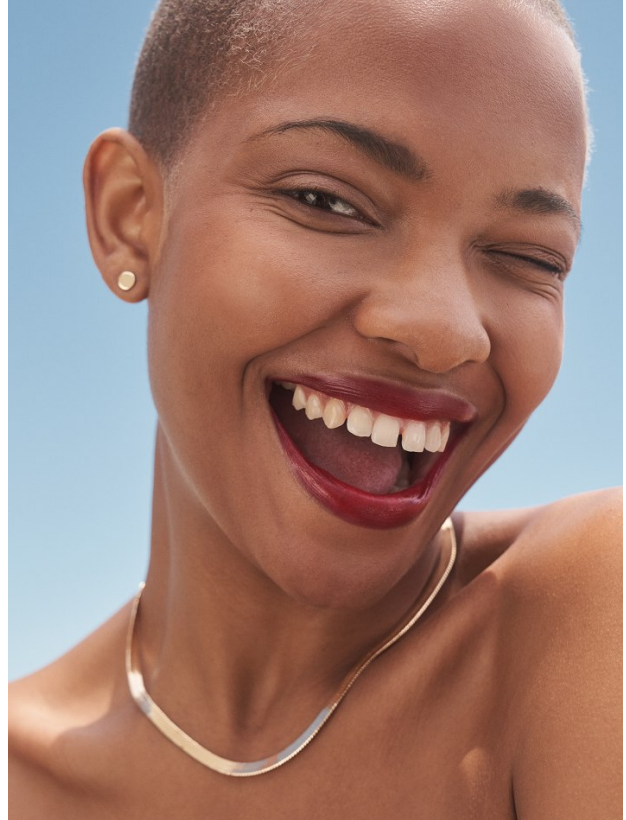

BOSS MODELS

CAPE TOWN

PALESA MAKAM

Height: 175cm Bust: 88cm Waist: 71cm Hips: 108cm Shoe: 7 UK Hair: Blonde Eyes: Brown

BOSS MODELS

CAPE TOWN

PALESA MAKAM

Height: 175cm Bust: 88cm Waist: 71cm Hips: 108cm Shoe: 7 UK Hair: Blonde Eyes: Brown