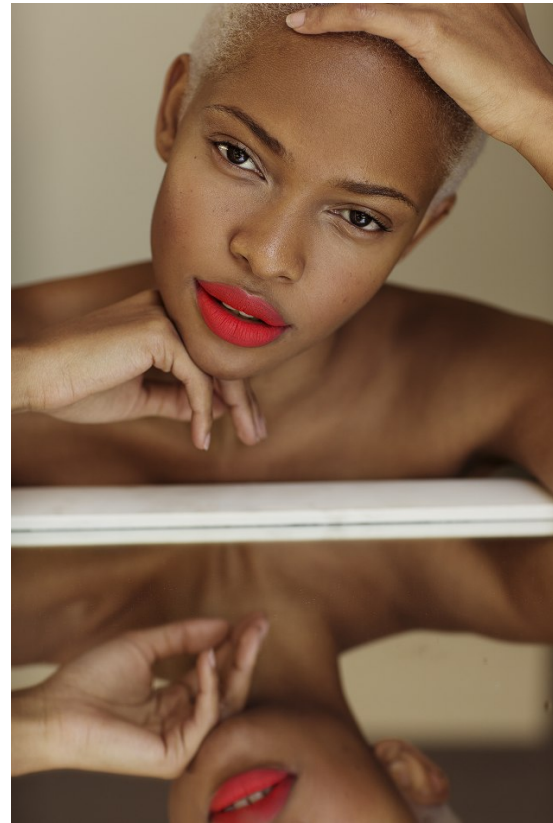

BOSS MODELS

CAPE TOWN

PALESA MAKAM

Height: 175cm Bust: 88cm Waist: 71cm Hips: 110cm Shoe: 7 UK Hair: Blonde Eyes: Brown

BOSS MODELS

CAPE TOWN

PALESA MAKAM

Height: 175cm Bust: 88cm Waist: 71cm Hips: 110cm Shoe: 7 UK Hair: Blonde Eyes: Brown