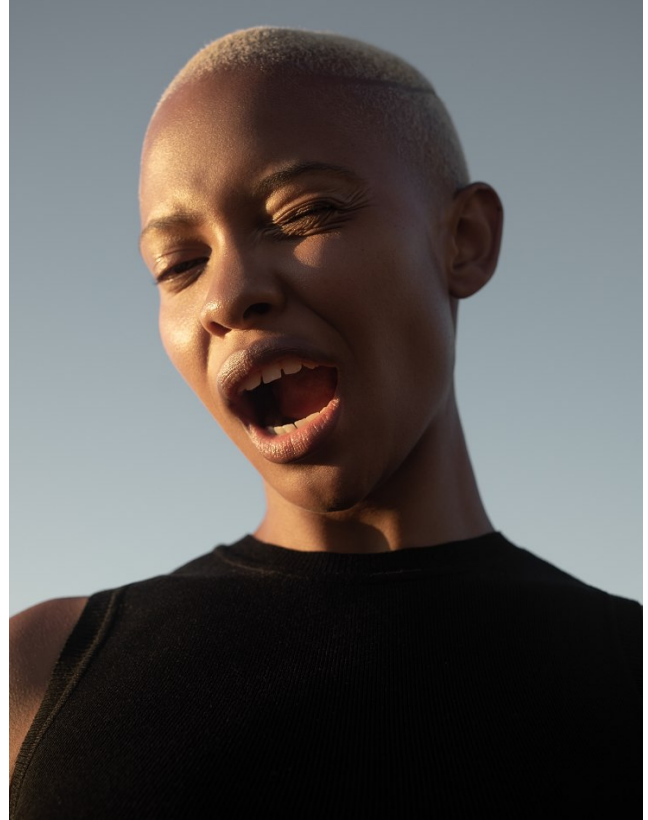

BOSS MODELS

CAPE TOWN

PALESA MAKAM

Height: 175cm Bust: 88cm Waist: 71cm Hips: 108cm Shoe: 7 UK Hair: Blonde Eyes: Brown