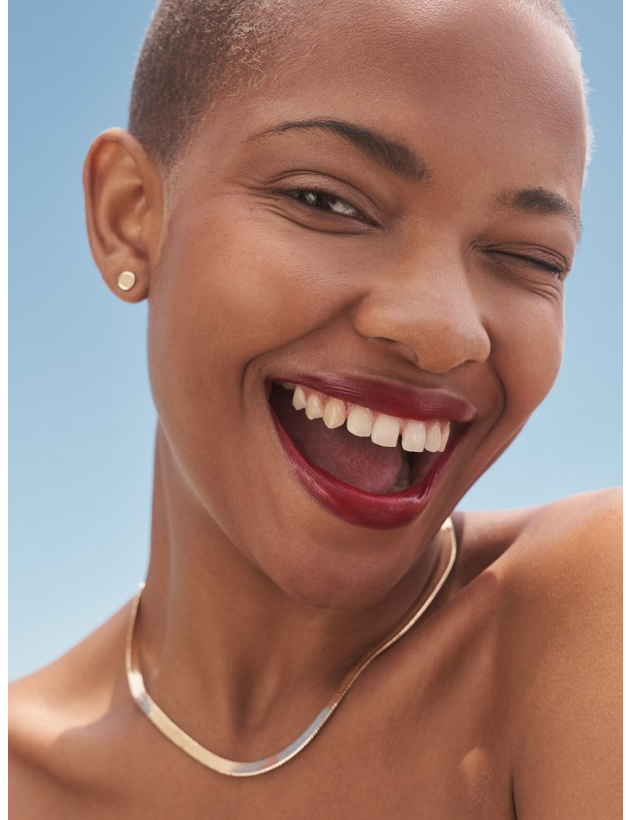

BOSS MODELS

CAPE TOWN

PALESA MAKAM

Height: 175cm Bust: 88cm Waist: 71cm Hips: 110cm Shoe: 7 UK Hair: Blonde Eyes: Brown

BOSS MODELS

CAPE TOWN

PALESA MAKAM

Height: 175cm Bust: 88cm Waist: 71cm Hips: 110cm Shoe: 7 UK Hair: Blonde Eyes: Brown