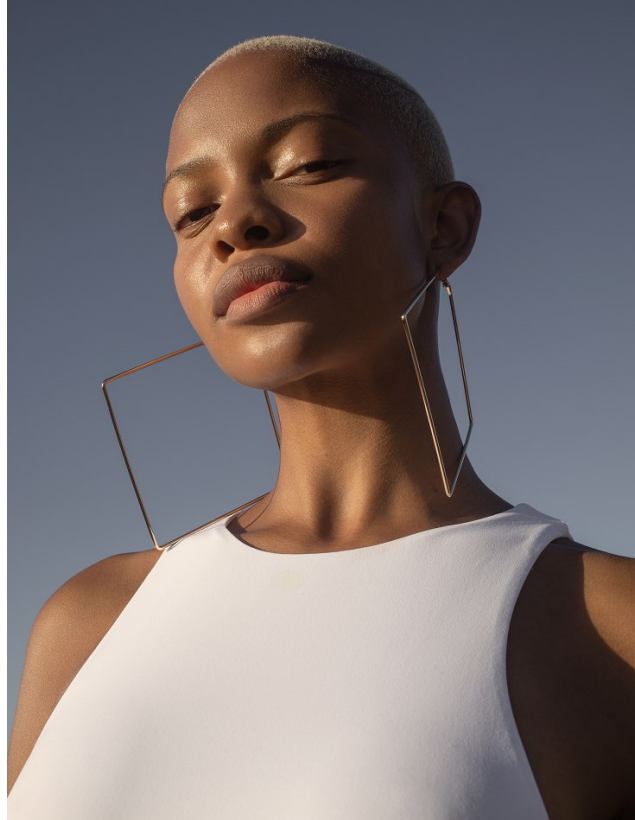

BOSS MODELS

CAPE TOWN

PALESA MAKAM

Height: 175cm Bust: 88cm Waist: 71cm Hips: 108cm Shoe: 7 UK Hair: Blonde Eyes: Brown

BOSS MODELS

CAPE TOWN

PALESA MAKAM

Height: 175cm Bust: 88cm Waist: 71cm Hips: 108cm Shoe: 7 UK Hair: Blonde Eyes: Brown