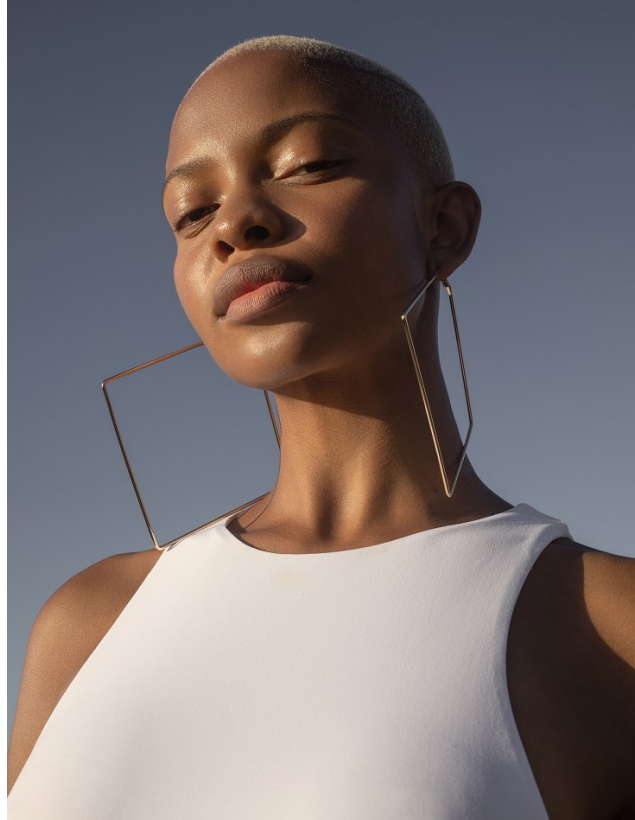

BOSS MODELS

CAPE TOWN

PALESA MAKAM

Height: 175cm Bust: 88cm Waist: 71cm Hips: 110cm Shoe: 7 UK Hair: Blonde Eyes: Brown

BOSS MODELS

CAPE TOWN

PALESA MAKAM

Height: 175cm Bust: 88cm Waist: 71cm Hips: 110cm Shoe: 7 UK Hair: Blonde Eyes: Brown