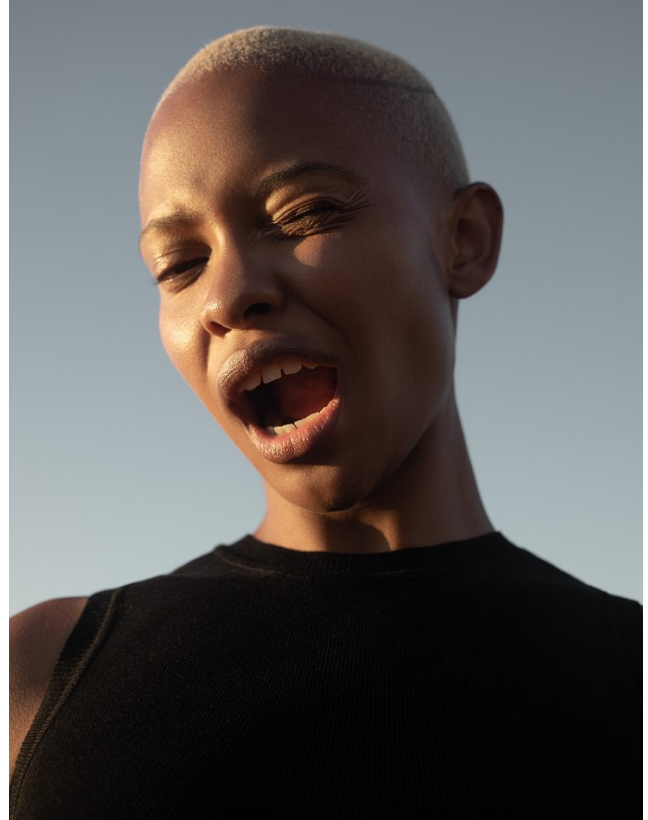

BOSS MODELS

CAPE TOWN

PALESA MAKAM

Height: 175cm Bust: 88cm Waist: 71cm Hips: 110cm Shoe: 7 UK Hair: Blonde Eyes: Brown