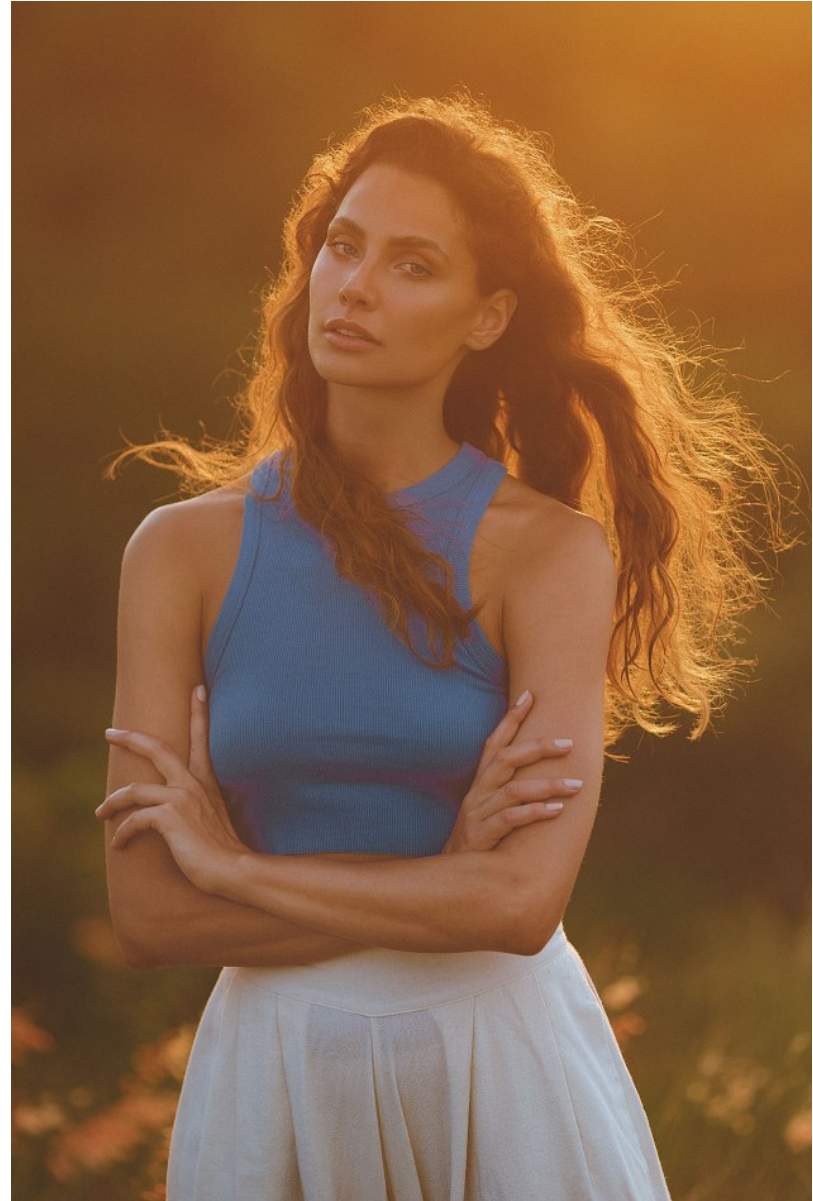

BOSS MODELS

CAPE TOWN

Height: 174cm Bust: 87cm Waist: 63cm Hips: 93cm Shoe: 6 UK Hair: Brown Eyes: Blue