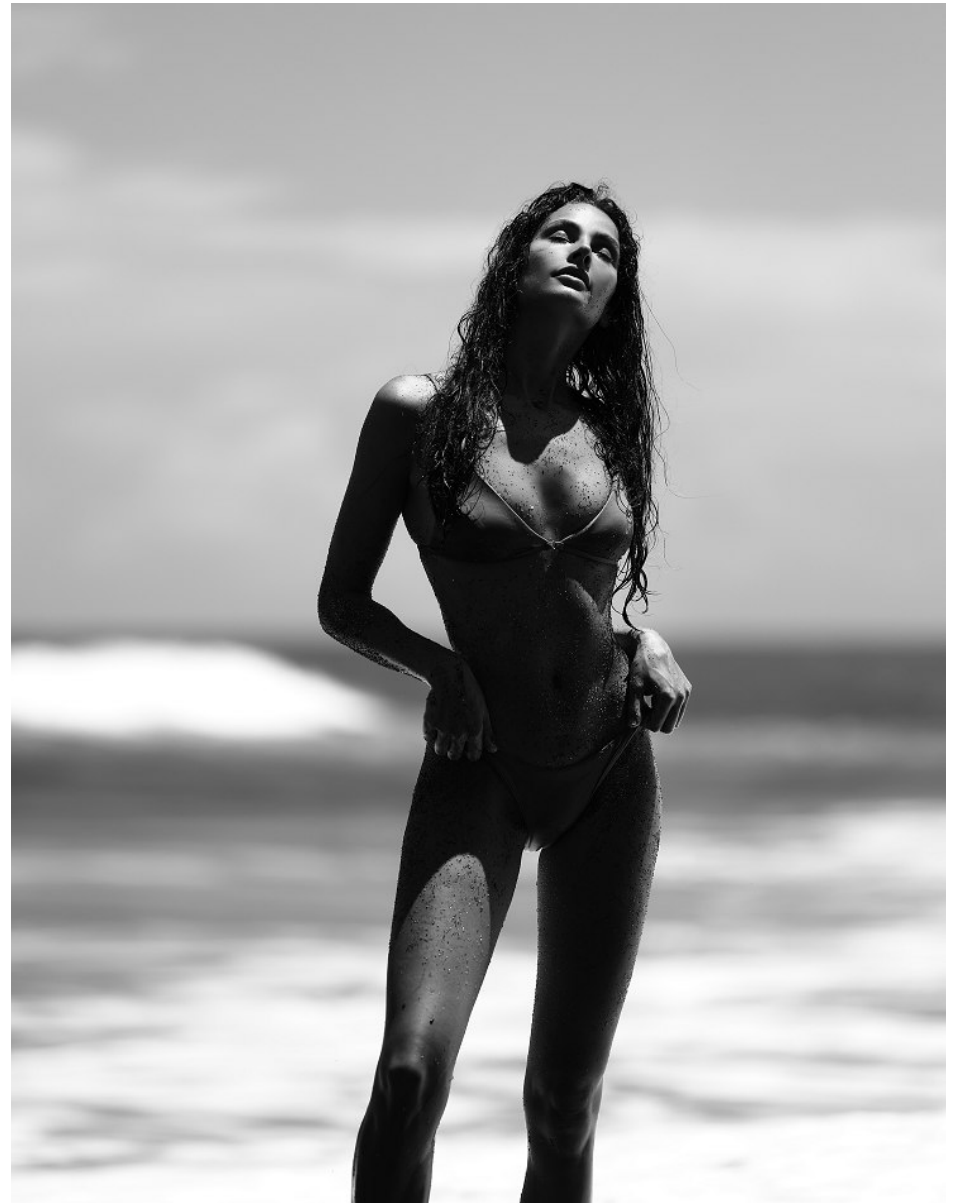

BOSS MODELS

CAPE TOWN

Height: 174cm Bust: 87cm Waist: 63cm Hips: 93cm Shoe: 6 UK Hair: Brown Eyes: Blue