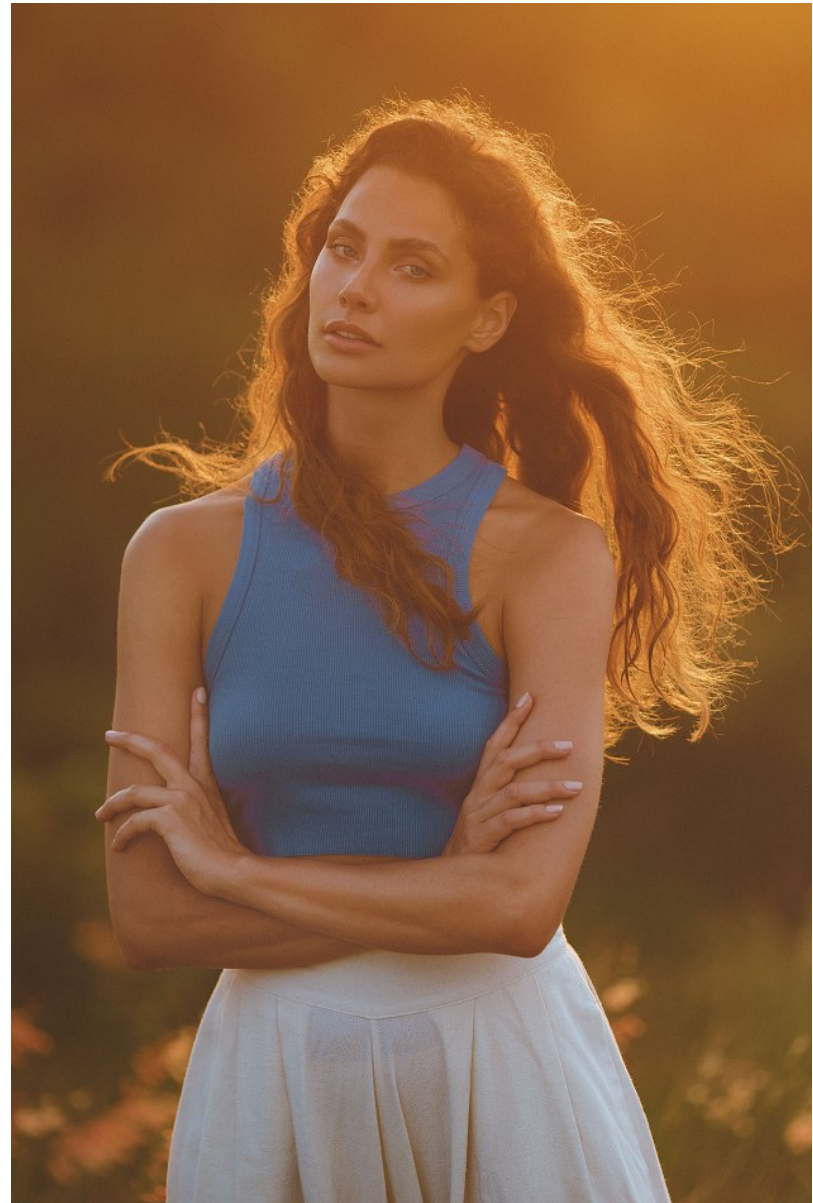

BOSS MODELS

CAPE TOWN

Height: 174cm Bust: 87cm Waist: 63cm Hips: 93cm Shoe: 6 UK Hair: Brown Eyes: Blue