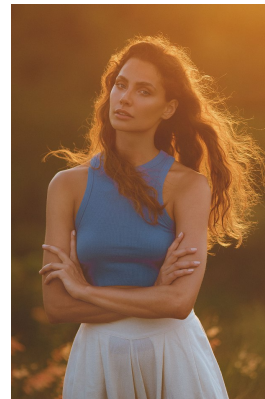

BOSS MODELS

CAPE TOWN

ROSALINDE MULDER

Height: 174cm Bust: 87cm Waist: 63cm Hips: 93cm Shoe: 6 UK Hair: Brown Eyes: Blue

BOSS MODELS

CAPE TOWN

ROSALINDE MULDER

Height: 174cm Bust: 87cm Waist: 63cm Hips: 93cm Shoe: 6 UK Hair: Brown Eyes: Blue