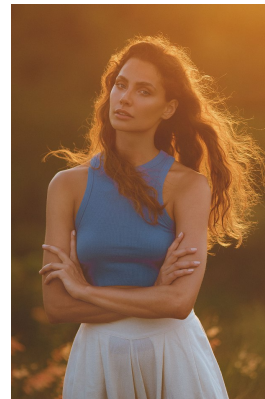

# BOSS MODELS

CAPE TOWN

ROSALINDE MULDER

Height: 174cm Bust: 87cm Waist: 63cm Hips: 93cm Shoe: 6 UK Hair: Brown Eyes: Blue

# BOSS MODELS

CAPE TOWN

## ROSALINDE MULDER

Height: 174cm Bust: 87cm Waist: 63cm Hips: 93cm Shoe: 6 UK Hair: Brown Eyes: Blue