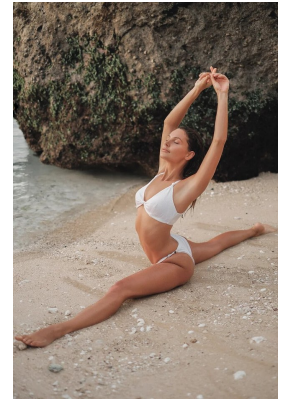

BOSS MODELS

CAPE TOWN

ROSALINDE MULDER

Height: 174cm Bust: 87cm Waist: 63cm Hips: 93cm Shoe: 6 UK Hair: Brown Eyes: Blue

BOSS MODELS

CAPE TOWN

ROSALINDE MULDER

Height: 174cm Bust: 87cm Waist: 63cm Hips: 93cm Shoe: 6 UK Hair: Brown Eyes: Blue

BOSS MODELS

CAPE TOWN

ROSALINDE MULDER

Height: 174cm Bust: 87cm Waist: 63cm Hips: 93cm Shoe: 6 UK Hair: Brown Eyes: Blue