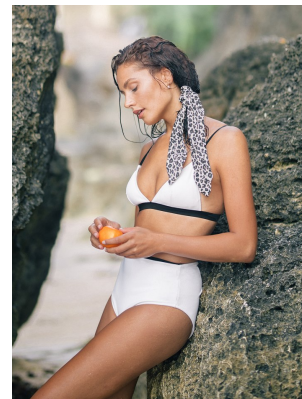

# BOSS MODELS

CAPE TOWN

ROSALINDE MULDER

Height: 174cm Bust: 87cm Waist: 63cm Hips: 93cm Shoe: 6 UK Hair: Brown Eyes: Blue

# BOSS MODELS

CAPE TOWN

## ROSALINDE MULDER

Height: 174cm Bust: 87cm Waist: 63cm Hips: 93cm Shoe: 6 UK Hair: Brown Eyes: Blue