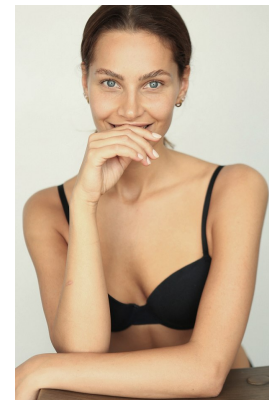

BOSS MODELS

CAPE TOWN

ROSALINDE MULDER

Height: 174cm Bust: 87cm Waist: 63cm Hips: 93cm Shoe: 6 UK Hair: Brown Eyes: Blue

BOSS MODELS

CAPE TOWN

ROSALINDE MULDER

Height: 174cm Bust: 87cm Waist: 63cm Hips: 93cm Shoe: 6 UK Hair: Brown Eyes: Blue

BOSS MODELS

CAPE TOWN

ROSALINDE MULDER

Height: 174cm Bust: 87cm Waist: 63cm Hips: 93cm Shoe: 6 UK Hair: Brown Eyes: Blue