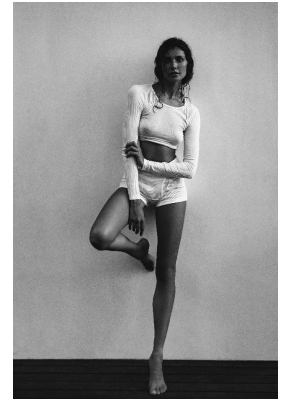

BOSS MODELS

CAPE TOWN

ROSALINDE MULDER

Height: 174cm Bust: 87cm Waist: 63cm Hips: 93cm Shoe: 6 UK Hair: Brown Eyes: Blue

BOSS MODELS

CAPE TOWN

ROSALINDE MULDER

Height: 174cm Bust: 87cm Waist: 63cm Hips: 93cm Shoe: 6 UK Hair: Brown Eyes: Blue