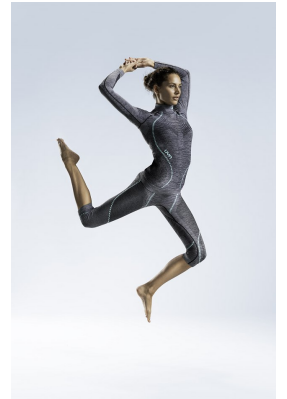

BOSS MODELS

CAPE TOWN

ROSALINDE MULDER

Height: 174cm Bust: 87cm Waist: 63cm Hips: 93cm Shoe: 6 UK Hair: Brown Eyes: Blue

BOSS MODELS

CAPE TOWN

ROSALINDE MULDER

Height: 174cm Bust: 87cm Waist: 63cm Hips: 93cm Shoe: 6 UK Hair: Brown Eyes: Blue

BOSS MODELS

CAPE TOWN

ROSALINDE MULDER

Height: 174cm Bust: 87cm Waist: 63cm Hips: 93cm Shoe: 6 UK Hair: Brown Eyes: Blue