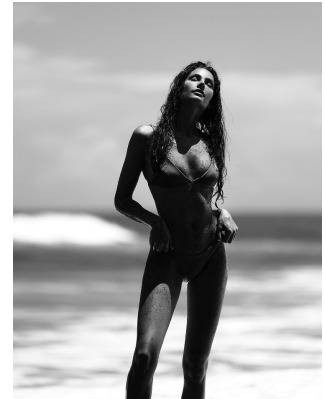

BOSS MODELS

CAPE TOWN

ROSALINDE MULDER

Height: 174cm Bust: 87cm Waist: 63cm Hips: 93cm Shoe: 6 UK Hair: Brown Eyes: Blue

BOSS MODELS

CAPE TOWN

ROSALINDE MULDER

Height: 174cm Bust: 87cm Waist: 63cm Hips: 93cm Shoe: 6 UK Hair: Brown Eyes: Blue