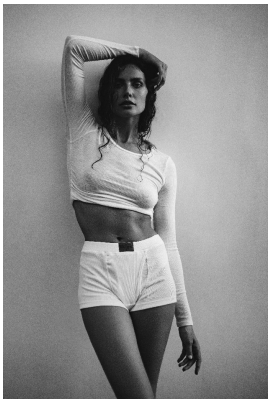

# BOSS MODELS

CAPE TOWN

ROSALINDE MULDER

Height: 174cm Bust: 87cm Waist: 63cm Hips: 93cm Shoe: 6 UK Hair: Brown Eyes: Blue

## ROSALINDE MULDER

Height: 174cm Bust: 87cm Waist: 63cm Hips: 93cm Shoe: 6 UK Hair: Brown Eyes: Blue