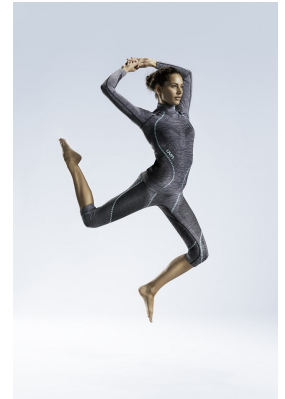

BOSS MODELS

CAPE TOWN

ROSALINDE MULDER

Height: 174cm Bust: 87cm Waist: 63cm Hips: 93cm Shoe: 6 UK Hair: Brown Eyes: Blue

BOSS MODELS

CAPE TOWN

ROSALINDE MULDER

Height: 174cm Bust: 87cm Waist: 63cm Hips: 93cm Shoe: 6 UK Hair: Brown Eyes: Blue

BOSS MODELS

CAPE TOWN

ROSALINDE MULDER

Height: 174cm Bust: 87cm Waist: 63cm Hips: 93cm Shoe: 6 UK Hair: Brown Eyes: Blue