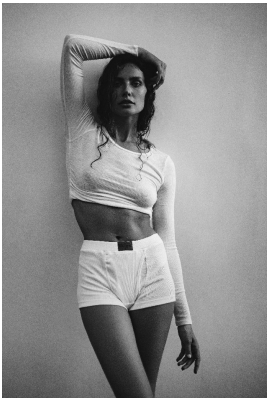

BOSS MODELS

CAPE TOWN

ROSALINDE MULDER

Height: 174cm Bust: 87cm Waist: 63cm Hips: 93cm Shoe: 6 UK Hair: Brown Eyes: Blue

BOSS MODELS

CAPE TOWN

ROSALINDE MULDER

Height: 174cm Bust: 87cm Waist: 63cm Hips: 93cm Shoe: 6 UK Hair: Brown Eyes: Blue

BOSS MODELS

CAPE TOWN

ROSALINDE MULDER

Height: 174cm Bust: 87cm Waist: 63cm Hips: 93cm Shoe: 6 UK Hair: Brown Eyes: Blue