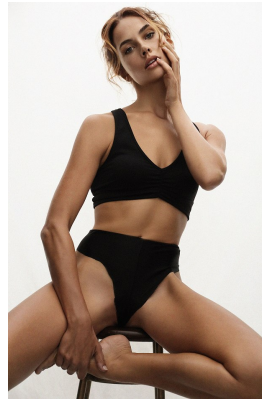

# BOSS MODELS

CAPE TOWN

ROSALINDE MULDER

Height: 174cm Bust: 87cm Waist: 63cm Hips: 93cm Shoe: 6 UK Hair: Brown Eyes: Blue

# BOSS MODELS

CAPE TOWN

## ROSALINDE MULDER

Height: 174cm Bust: 87cm Waist: 63cm Hips: 93cm Shoe: 6 UK Hair: Brown Eyes: Blue