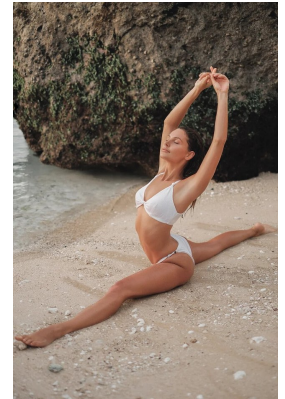

BOSS MODELS

CAPE TOWN

ROSALINDE MULDER

Height: 174cm Bust: 87cm Waist: 63cm Hips: 93cm Shoe: 6 UK Hair: Brown Eyes: Blue

BOSS MODELS

CAPE TOWN

ROSALINDE MULDER

Height: 174cm Bust: 87cm Waist: 63cm Hips: 93cm Shoe: 6 UK Hair: Brown Eyes: Blue

BOSS MODELS

CAPE TOWN

ROSALINDE MULDER

Height: 174cm Bust: 87cm Waist: 63cm Hips: 93cm Shoe: 6 UK Hair: Brown Eyes: Blue