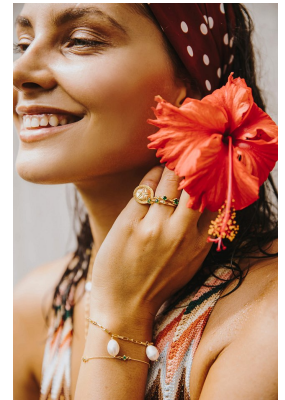

BOSS MODELS

CAPE TOWN

ROSALINDE MULDER

Height: 174cm Bust: 87cm Waist: 63cm Hips: 93cm Shoe: 6 UK Hair: Brown Eyes: Blue

BOSS MODELS

CAPE TOWN

ROSALINDE MULDER

Height: 174cm Bust: 87cm Waist: 63cm Hips: 93cm Shoe: 6 UK Hair: Brown Eyes: Blue

BOSS MODELS

CAPE TOWN

ROSALINDE MULDER

Height: 174cm Bust: 87cm Waist: 63cm Hips: 93cm Shoe: 6 UK Hair: Brown Eyes: Blue