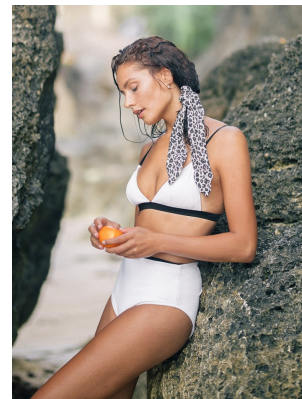

BOSS MODELS

CAPE TOWN

ROSALINDE MULDER

Height: 174cm Bust: 87cm Waist: 63cm Hips: 93cm Shoe: 6 UK Hair: Brown Eyes: Blue

BOSS MODELS

CAPE TOWN

ROSALINDE MULDER

Height: 174cm Bust: 87cm Waist: 63cm Hips: 93cm Shoe: 6 UK Hair: Brown Eyes: Blue