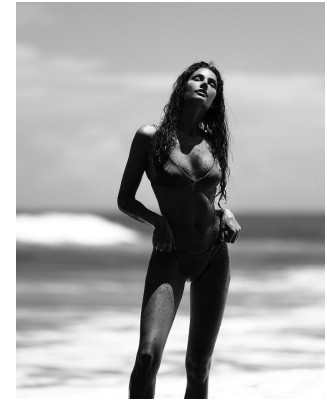

BOSS MODELS

CAPE TOWN

ROSALINDE MULDER

Height: 174cm Bust: 87cm Waist: 63cm Hips: 93cm Shoe: 6 UK Hair: Brown Eyes: Blue