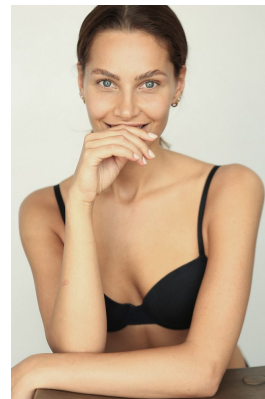

BOSS MODELS

CAPE TOWN

ROSALINDE MULDER

Height: 174cm Bust: 87cm Waist: 63cm Hips: 93cm Shoe: 6 UK Hair: Brown Eyes: Blue

BOSS MODELS

CAPE TOWN

ROSALINDE MULDER

Height: 174cm Bust: 87cm Waist: 63cm Hips: 93cm Shoe: 6 UK Hair: Brown Eyes: Blue