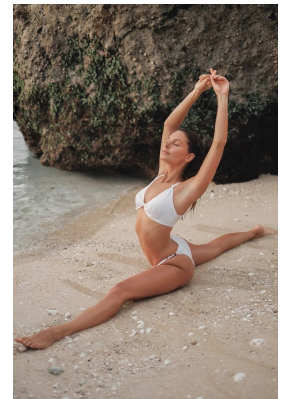

BOSS MODELS

CAPE TOWN

ROSALINDE MULDER

Height: 174cm Bust: 87cm Waist: 63cm Hips: 93cm Shoe: 6 UK Hair: Brown Eyes: Blue

BOSS MODELS

CAPE TOWN

ROSALINDE MULDER

Height: 174cm Bust: 87cm Waist: 63cm Hips: 93cm Shoe: 6 UK Hair: Brown Eyes: Blue