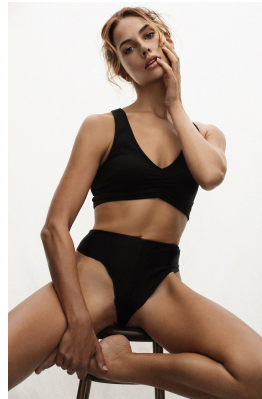

BOSS MODELS

CAPE TOWN

ROSALINDE MULDER

Height: 174cm Bust: 87cm Waist: 63cm Hips: 93cm Shoe: 6 UK Hair: Brown Eyes: Blue

BOSS MODELS

CAPE TOWN

ROSALINDE MULDER

Height: 174cm Bust: 87cm Waist: 63cm Hips: 93cm Shoe: 6 UK Hair: Brown Eyes: Blue