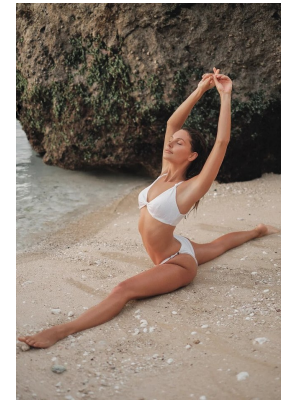

BOSS MODELS

CAPE TOWN

ROSALINDE MULDER

Height: 174cm Bust: 87cm Waist: 63cm Hips: 93cm Shoe: 6 UK Hair: Brown Eyes: Blue