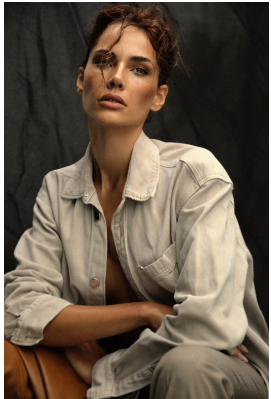

BOSS MODELS

CAPE TOWN

ROSALINDE MULDER

Height: 174cm Bust: 87cm Waist: 63cm Hips: 93cm Shoe: 6 UK Hair: Brown Eyes: Blue

BOSS MODELS

CAPE TOWN

ROSALINDE MULDER

Height: 174cm Bust: 87cm Waist: 63cm Hips: 93cm Shoe: 6 UK Hair: Brown Eyes: Blue