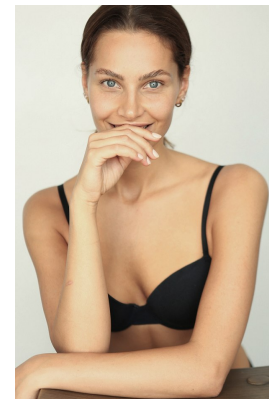

BOSS MODELS

CAPE TOWN

ROSALINDE MULDER

Height: 174cm Bust: 87cm Waist: 63cm Hips: 93cm Shoe: 6 UK Hair: Brown Eyes: Blue

BOSS MODELS

CAPE TOWN

ROSALINDE MULDER

Height: 174cm Bust: 87cm Waist: 63cm Hips: 93cm Shoe: 6 UK Hair: Brown Eyes: Blue

BOSS MODELS

CAPE TOWN

ROSALINDE MULDER

Height: 174cm Bust: 87cm Waist: 63cm Hips: 93cm Shoe: 6 UK Hair: Brown Eyes: Blue