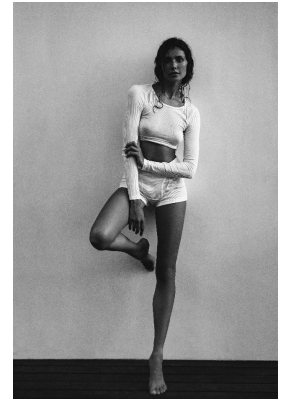

# BOSS MODELS

CAPE TOWN

ROSALINDE MULDER

Height: 174cm Bust: 87cm Waist: 63cm Hips: 93cm Shoe: 6 UK Hair: Brown Eyes: Blue

# BOSS MODELS

CAPE TOWN

## ROSALINDE MULDER

Height: 174cm Bust: 87cm Waist: 63cm Hips: 93cm Shoe: 6 UK Hair: Brown Eyes: Blue