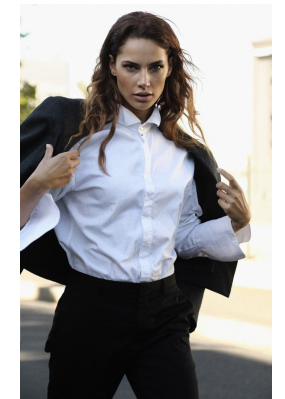

BOSS MODELS

CAPE TOWN

ROSALINDE MULDER

Height: 174cm Bust: 87cm Waist: 63cm Hips: 93cm Shoe: 6 UK Hair: Brown Eyes: Blue

BOSS MODELS

CAPE TOWN

ROSALINDE MULDER

Height: 174cm Bust: 87cm Waist: 63cm Hips: 93cm Shoe: 6 UK Hair: Brown Eyes: Blue

BOSS MODELS

CAPE TOWN

ROSALINDE MULDER

Height: 174cm Bust: 87cm Waist: 63cm Hips: 93cm Shoe: 6 UK Hair: Brown Eyes: Blue