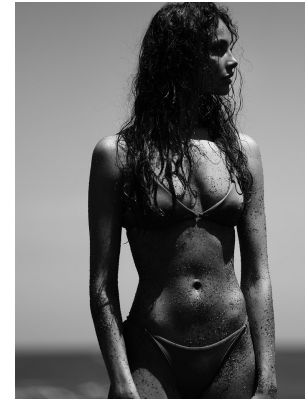

BOSS MODELS

CAPE TOWN

ROSALINDE MULDER

Height: 174cm Bust: 87cm Waist: 63cm Hips: 93cm Shoe: 6 UK Hair: Brown Eyes: Blue

BOSS MODELS

CAPE TOWN

ROSALINDE MULDER

Height: 174cm Bust: 87cm Waist: 63cm Hips: 93cm Shoe: 6 UK Hair: Brown Eyes: Blue

BOSS MODELS

CAPE TOWN

ROSALINDE MULDER

Height: 174cm Bust: 87cm Waist: 63cm Hips: 93cm Shoe: 6 UK Hair: Brown Eyes: Blue