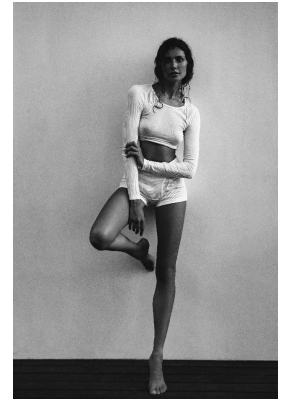

BOSS MODELS

CAPE TOWN

ROSALINDE MULDER

Height: 174cm Bust: 87cm Waist: 63cm Hips: 93cm Shoe: 6 UK Hair: Brown Eyes: Blue

BOSS MODELS

CAPE TOWN

ROSALINDE MULDER

Height: 174cm Bust: 87cm Waist: 63cm Hips: 93cm Shoe: 6 UK Hair: Brown Eyes: Blue

BOSS MODELS

CAPE TOWN

ROSALINDE MULDER

Height: 174cm Bust: 87cm Waist: 63cm Hips: 93cm Shoe: 6 UK Hair: Brown Eyes: Blue