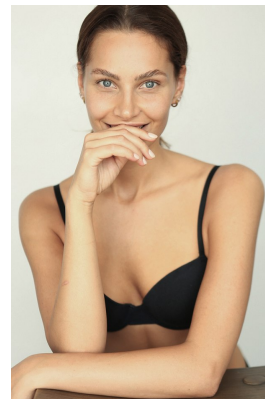

# BOSS MODELS

CAPE TOWN

ROSALINDE MULDER

Height: 174cm Bust: 87cm Waist: 63cm Hips: 93cm Shoe: 6 UK Hair: Brown Eyes: Blue

# BOSS MODELS

CAPE TOWN

## ROSALINDE MULDER

Height: 174cm Bust: 87cm Waist: 63cm Hips: 93cm Shoe: 6 UK Hair: Brown Eyes: Blue