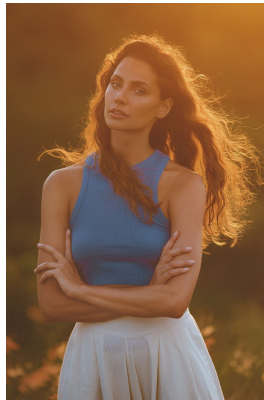

BOSS MODELS

CAPE TOWN

ROSALINDE MULDER

Height: 174cm Bust: 87cm Waist: 63cm Hips: 93cm Shoe: 6 UK Hair: Brown Eyes: Blue

BOSS MODELS

CAPE TOWN

ROSALINDE MULDER

Height: 174cm Bust: 87cm Waist: 63cm Hips: 93cm Shoe: 6 UK Hair: Brown Eyes: Blue

BOSS MODELS

CAPE TOWN

ROSALINDE MULDER

Height: 174cm Bust: 87cm Waist: 63cm Hips: 93cm Shoe: 6 UK Hair: Brown Eyes: Blue