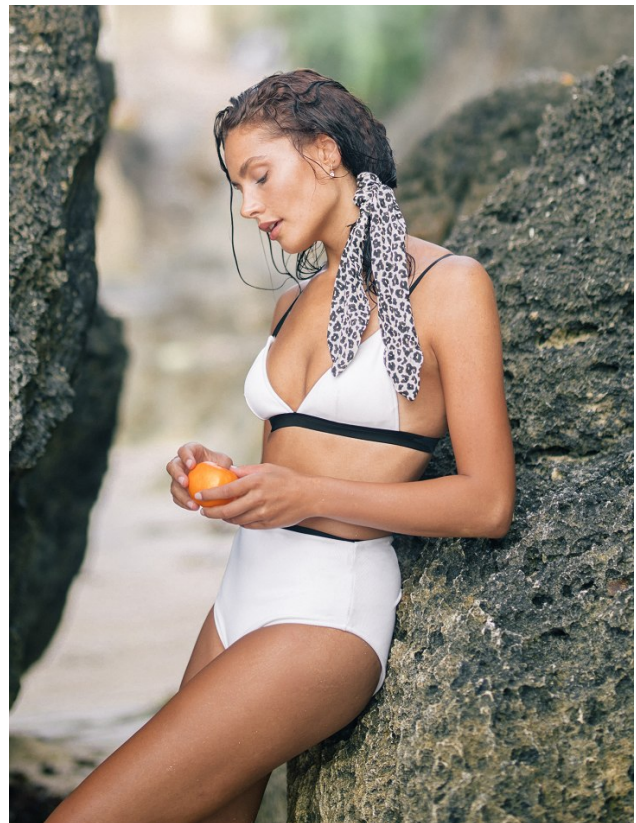

BOSS MODELS

CAPE TOWN

ROSALINDE MULDER

Height: 175cm Bust: 87cm Waist: 62cm Hips: 90cm Shoe: 6 UK Hair: Brown Eyes: Blue