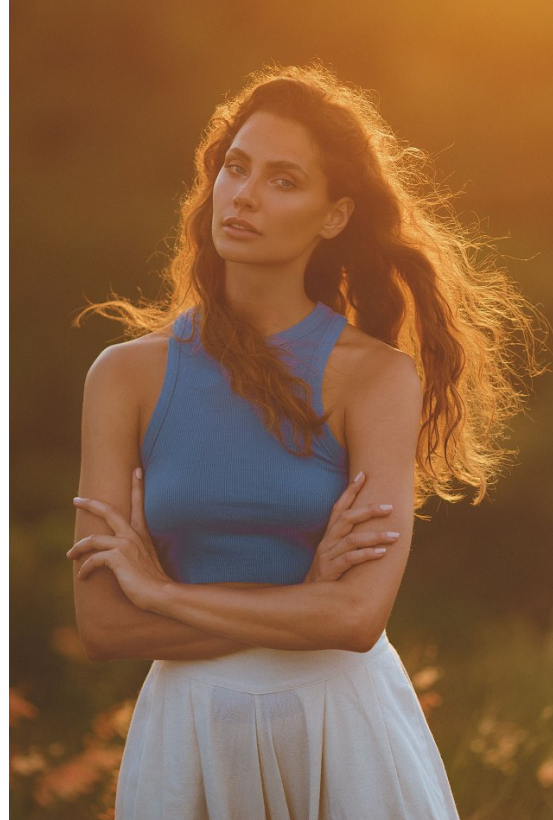

BOSS MODELS

CAPE TOWN

ROSALINDE MULDER

Height: 174cm Bust: 87cm Waist: 63cm Hips: 93cm Shoe: 6 UK Hair: Brown Eyes: Blue