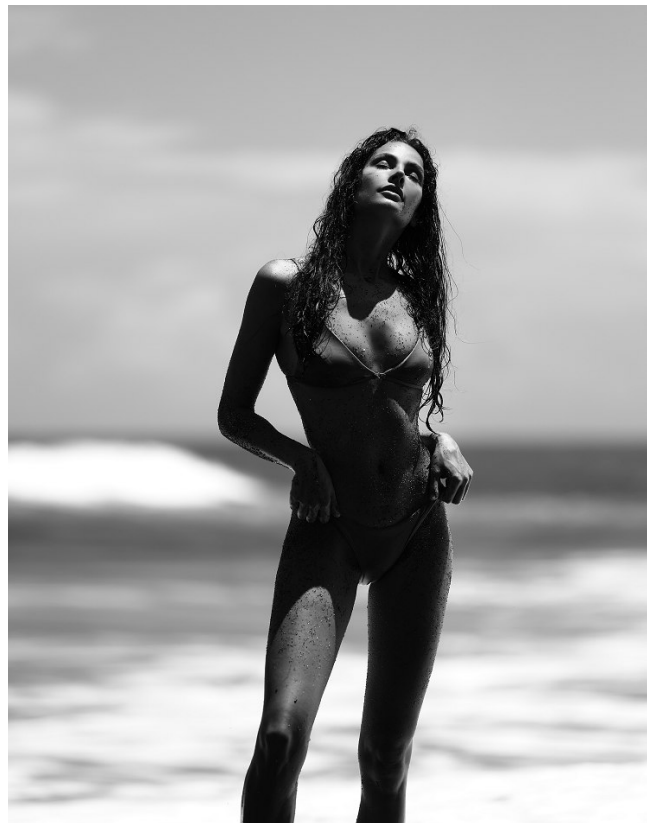

BOSS MODELS

CAPE TOWN

ROSALINDE MULDER

Height: 174cm Bust: 87cm Waist: 63cm Hips: 93cm Shoe: 6 UK Hair: Brown Eyes: Blue