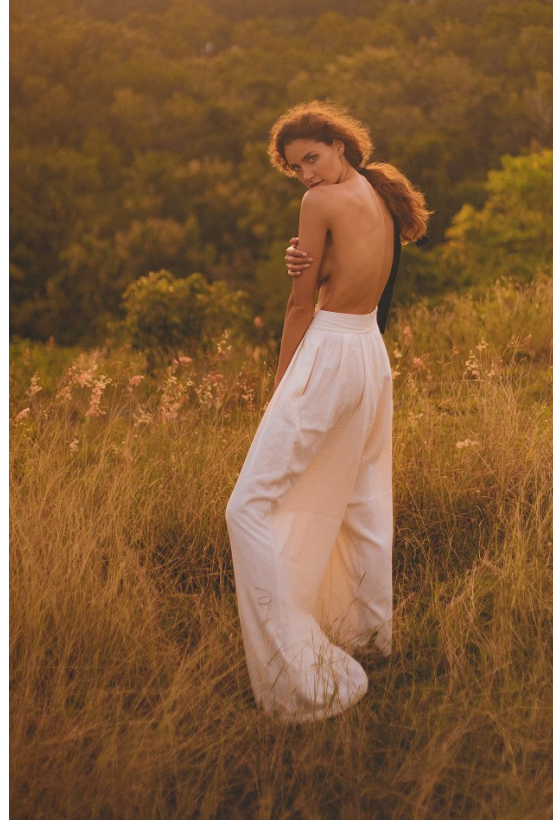

BOSS MODELS

CAPE TOWN

ROSALINDE MULDER

Height: 174cm Bust: 87cm Waist: 63cm Hips: 93cm Shoe: 6 UK Hair: Brown Eyes: Blue