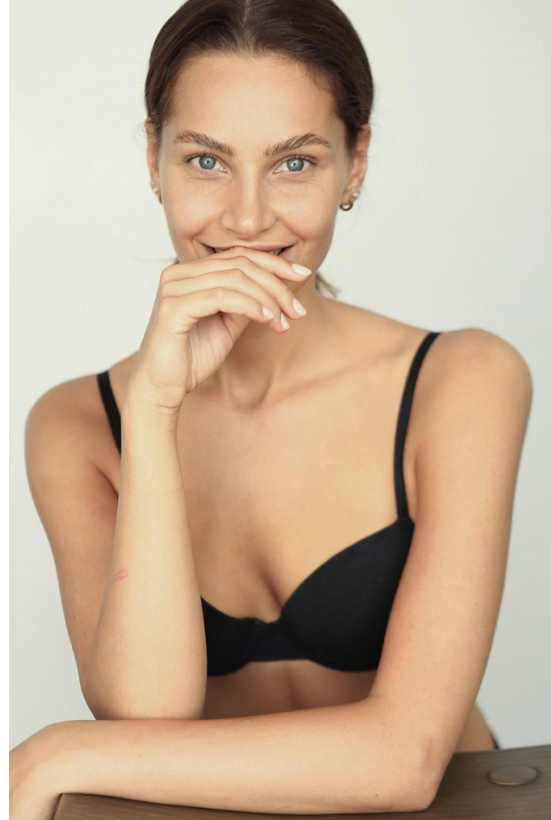

BOSS MODELS

CAPE TOWN

ROSALINDE MULDER

Height: 174cm Bust: 87cm Waist: 63cm Hips: 93cm Shoe: 6 UK Hair: Brown Eyes: Blue