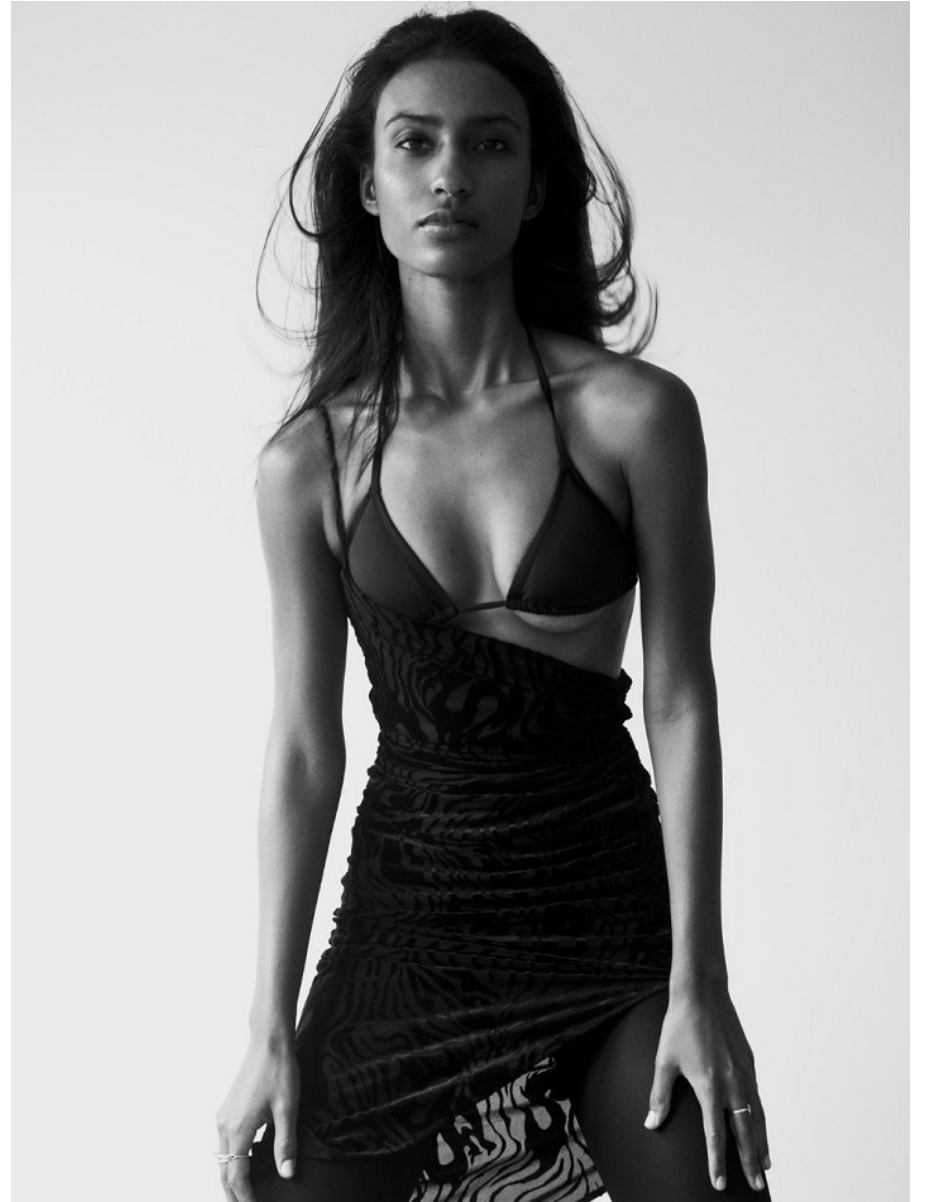

BOSS MODELS

CAPE TOWN

ASIA GEORGE

Height: 175cm Bust: 81cm Waist: 58cm Hips: 93cm Shoe: 6 UK Hair: Dark Brown Eyes: Brown