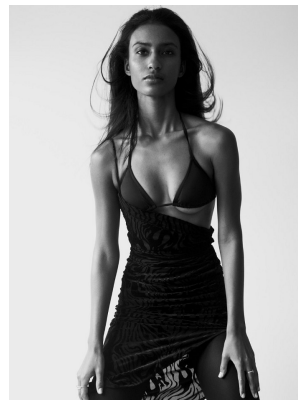

BOSS MODELS

CAPE TOWN

ASIA GEORGE

Height: 175cm Bust: 81cm Waist: 58cm Hips: 93cm Shoe: 6 UK Hair: Dark Brown Eyes: Brown

BOSS MODELS

CAPE TOWN

ASIA GEORGE

Height: 175cm Bust: 81cm Waist: 58cm Hips: 93cm Shoe: 6 UK Hair: Dark Brown Eyes: Brown