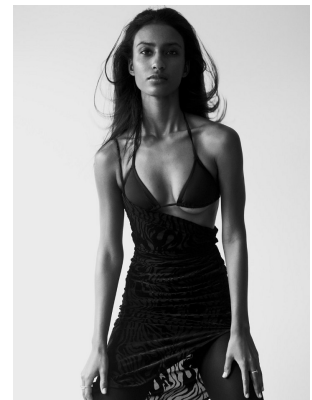

# BOSS MODELS

CAPE TOWN

## ASIA GEORGE

Height: 175cm Bust: 81cm Waist: 58cm Hips: 93cm Shoe: 6 UK Hair: Dark Brown Eyes: Brown