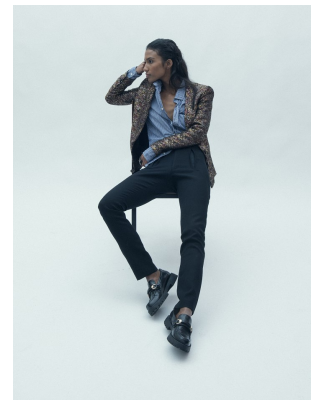

BOSS MODELS

CAPE TOWN

ASIA GEORGE

Height: 175cm Bust: 81cm Waist: 58cm Hips: 93cm Shoe: 6 UK Hair: Dark Brown Eyes: Brown

BOSS MODELS

CAPE TOWN

ASIA GEORGE

Height: 175cm Bust: 81cm Waist: 58cm Hips: 93cm Shoe: 6 UK Hair: Dark Brown Eyes: Brown