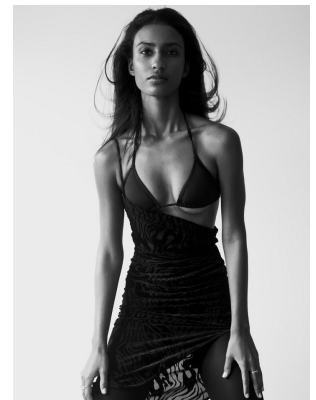

# BOSS MODELS

CAPE TOWN

ASIA GEORGE

Height: 175cm Bust: 84cm Waist: 62cm Hips: 93cm Shoe: 6 UK Hair: Dark Brown Eyes: Brown

# BOSS MODELS

CAPE TOWN

## ASIA GEORGE

Height: 175cm Bust: 84cm Waist: 62cm Hips: 93cm Shoe: 6 UK Hair: Dark Brown Eyes: Brown