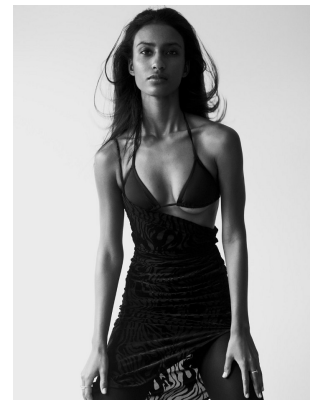

BOSS MODELS

CAPE TOWN

ASIA GEORGE

Height: 175cm Bust: 81cm Waist: 58cm Hips: 93cm Shoe: 6 UK Hair: Dark Brown Eyes: Brown

BOSS MODELS

CAPE TOWN

ASIA GEORGE

Height: 175cm Bust: 81cm Waist: 58cm Hips: 93cm Shoe: 6 UK Hair: Dark Brown Eyes: Brown