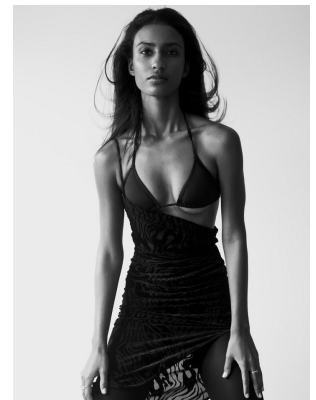

BOSS MODELS

CAPE TOWN

ASIA GEORGE

Height: 175cm Bust: 84cm Waist: 62cm Hips: 93cm Shoe: 6 UK Hair: Dark Brown Eyes: Brown

BOSS MODELS

CAPE TOWN

ASIA GEORGE

Height: 175cm Bust: 84cm Waist: 62cm Hips: 93cm Shoe: 6 UK Hair: Dark Brown Eyes: Brown