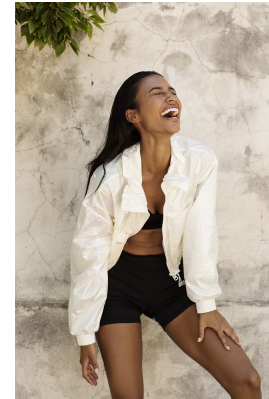

BOSS MODELS

CAPE TOWN

ASIA GEORGE

Height: 175cm Bust: 81cm Waist: 58cm Hips: 93cm Shoe: 6 UK Hair: Dark Brown Eyes: Brown

BOSS MODELS

CAPE TOWN

ASIA GEORGE

Height: 175cm Bust: 81cm Waist: 58cm Hips: 93cm Shoe: 6 UK Hair: Dark Brown Eyes: Brown