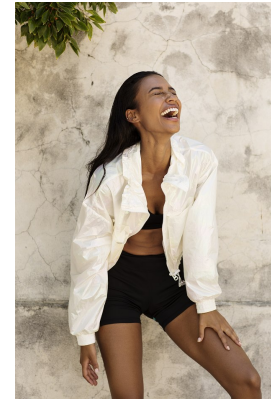

# BOSS MODELS

CAPE TOWN

ASIA GEORGE

Height: 175cm Bust: 84cm Waist: 62cm Hips: 93cm Shoe: 6 UK Hair: Dark Brown Eyes: Brown

# BOSS MODELS

CAPE TOWN

## ASIA GEORGE

Height: 175cm Bust: 84cm Waist: 62cm Hips: 93cm Shoe: 6 UK Hair: Dark Brown Eyes: Brown