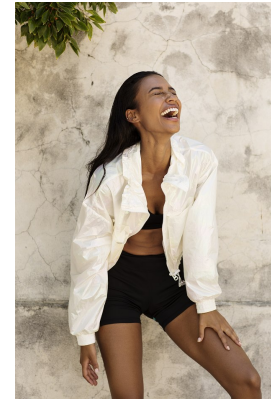

BOSS MODELS

CAPE TOWN

ASIA GEORGE

Height: 175cm Bust: 84cm Waist: 62cm Hips: 93cm Shoe: 6 UK Hair: Dark Brown Eyes: Brown

BOSS MODELS

CAPE TOWN

ASIA GEORGE

Height: 175cm Bust: 84cm Waist: 62cm Hips: 93cm Shoe: 6 UK Hair: Dark Brown Eyes: Brown