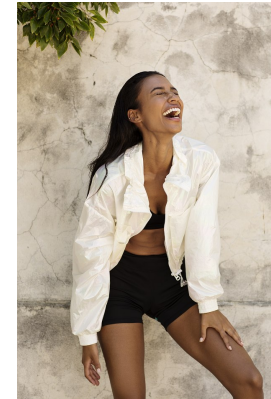

# BOSS MODELS

CAPE TOWN

## ASIA GEORGE

Height: 175cm Bust: 81cm Waist: 58cm Hips: 93cm Shoe: 6 UK Hair: Dark Brown Eyes: Brown