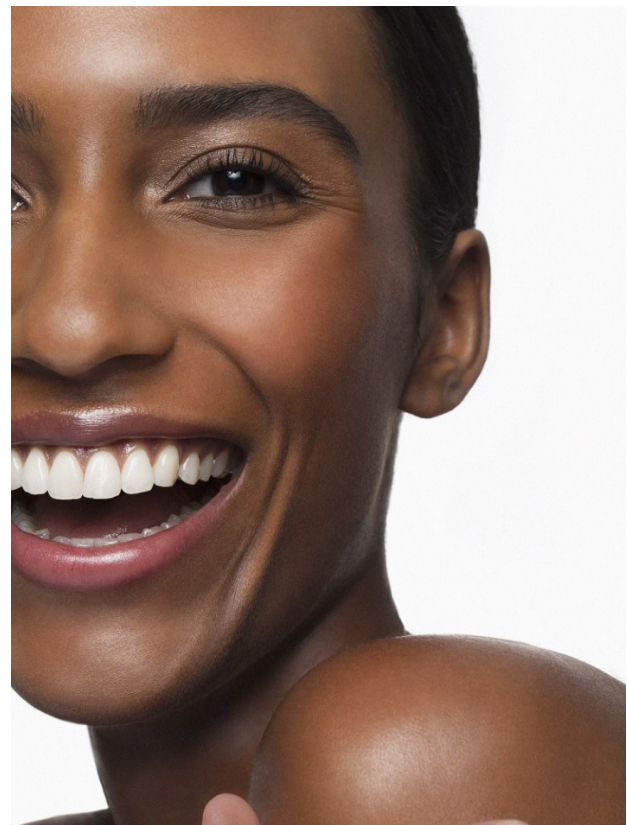

BOSS MODELS

CAPE TOWN

ASIA GEORGE

Height: 175cm Bust: 81cm Waist: 58cm Hips: 93cm Shoe: 6 UK Hair: Dark Brown Eyes: Brown