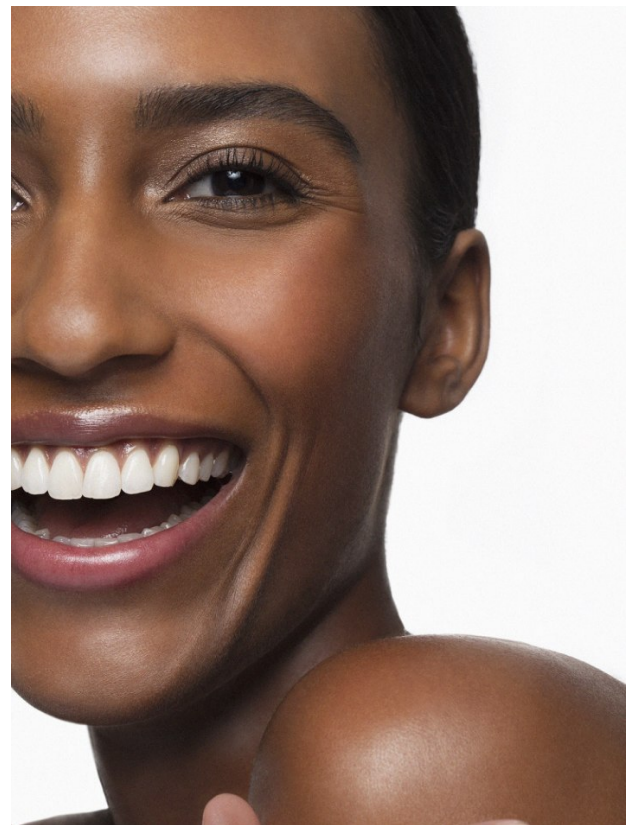

BOSS MODELS

CAPE TOWN

ASIA GEORGE

Height: 175cm Bust: 84cm Waist: 62cm Hips: 93cm Shoe: 6 UK Hair: Dark Brown Eyes: Brown