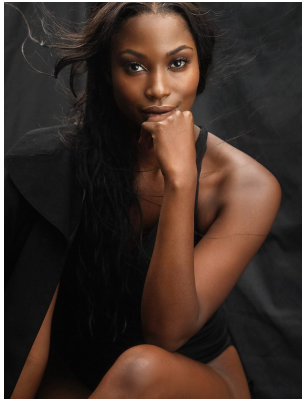

BOSS MODELS

CAPE TOWN

NALEDI MOGADIME

Height: 175cm Bust: 88cm Waist: 76cm Hips: 106cm Shoe: 6 UK Hair: Dark Brown Eyes: Brown

BOSS MODELS

CAPE TOWN

NALEDI MOGADIME

Height: 175cm Bust: 88cm Waist: 76cm Hips: 106cm Shoe: 6 UK Hair: Dark Brown Eyes: Brown