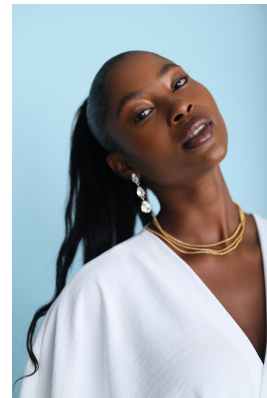

BOSS MODELS

CAPE TOWN

NALEDI MOGADIME

Height: 175cm Bust: 88cm Waist: 76cm Hips: 106cm Shoe: 6 UK Hair: Dark Brown Eyes: Brown

BOSS MODELS

CAPE TOWN

NALEDI MOGADIME

Height: 175cm Bust: 88cm Waist: 76cm Hips: 106cm Shoe: 6 UK Hair: Dark Brown Eyes: Brown