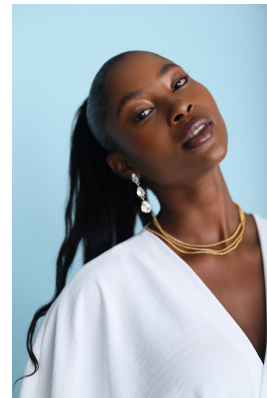

BOSS MODELS

CAPE TOWN

NALEDI MOGADIME

Height: 175cm Bust: 92cm Waist: 74cm Hips: 106cm Shoe: 6 UK Hair: Dark Brown Eyes: Brown

BOSS MODELS

CAPE TOWN

NALEDI MOGADIME

Height: 175cm Bust: 92cm Waist: 74cm Hips: 106cm Shoe: 6 UK Hair: Dark Brown Eyes: Brown