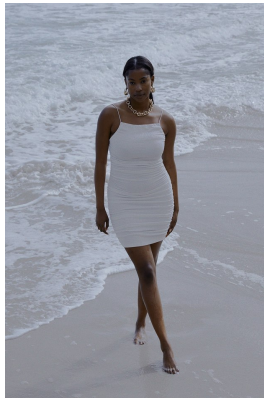

BOSS MODELS

CAPE TOWN

NALEDI MOGADIME

Height: 175cm Bust: 88cm Waist: 76cm Hips: 106cm Shoe: 6 UK Hair: Dark Brown Eyes: Brown

BOSS MODELS

CAPE TOWN

NALEDI MOGADIME

Height: 175cm Bust: 88cm Waist: 76cm Hips: 106cm Shoe: 6 UK Hair: Dark Brown Eyes: Brown