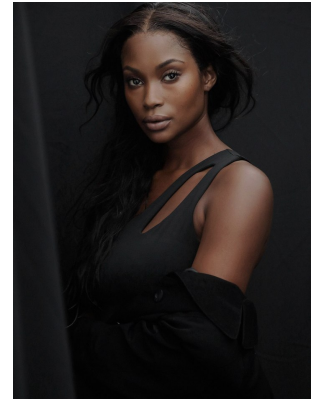

BOSS MODELS

CAPE TOWN

NALEDI MOGADIME

Height: 175cm Bust: 88cm Waist: 76cm Hips: 106cm Shoe: 6 UK Hair: Dark Brown Eyes: Brown

BOSS MODELS

CAPE TOWN

NALEDI MOGADIME

Height: 175cm Bust: 88cm Waist: 76cm Hips: 106cm Shoe: 6 UK Hair: Dark Brown Eyes: Brown