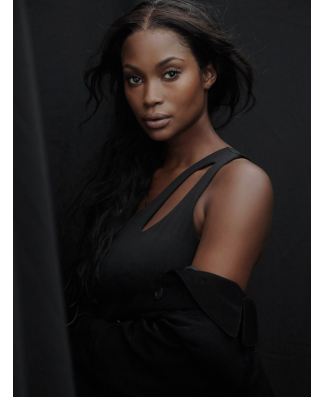

BOSS MODELS

CAPE TOWN

NALEDI MOGADIME

Height: 175cm Bust: 88cm Waist: 76cm Hips: 106cm Shoe: 6 UK Hair: Dark Brown Eyes: Brown

BOSS MODELS

CAPE TOWN

NALEDI MOGADIME

Height: 175cm Bust: 88cm Waist: 76cm Hips: 106cm Shoe: 6 UK Hair: Dark Brown Eyes: Brown