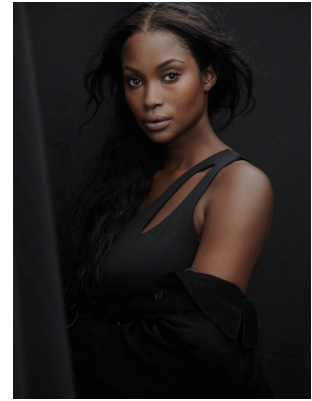

BOSS MODELS

CAPE TOWN

NALEDI MOGADIME

Height: 175cm Bust: 92cm Waist: 74cm Hips: 106cm Shoe: 6 UK Hair: Dark Brown Eyes: Brown

BOSS MODELS

CAPE TOWN

NALEDI MOGADIME

Height: 175cm Bust: 92cm Waist: 74cm Hips: 106cm Shoe: 6 UK Hair: Dark Brown Eyes: Brown