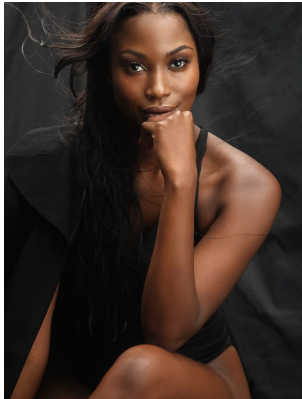

BOSS MODELS

CAPE TOWN

NALEDI MOGADIME

Height: 175cm Bust: 92cm Waist: 74cm Hips: 106cm Shoe: 6 UK Hair: Dark Brown Eyes: Brown

BOSS MODELS

CAPE TOWN

NALEDI MOGADIME

Height: 175cm Bust: 92cm Waist: 74cm Hips: 106cm Shoe: 6 UK Hair: Dark Brown Eyes: Brown