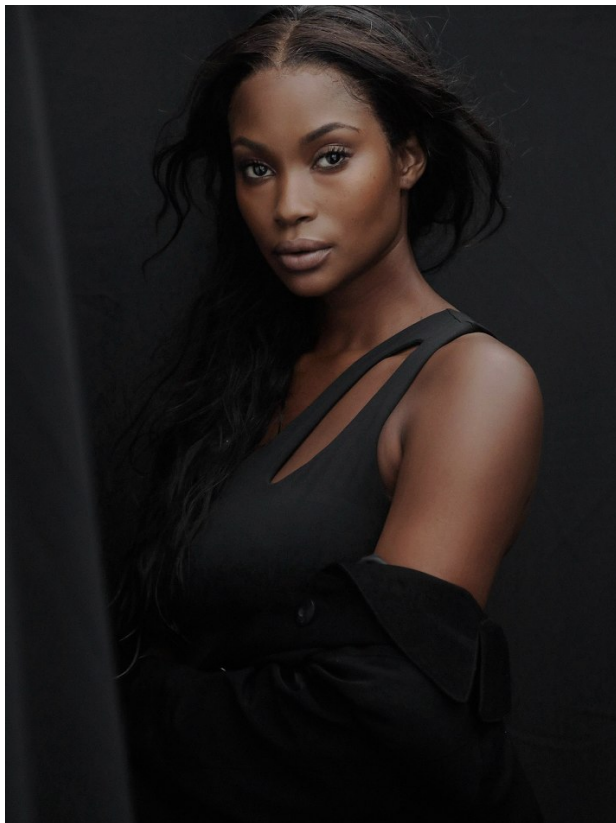

BOSS MODELS

CAPE TOWN

NALEDI MOGADIME

Height: 175cm Bust: 88cm Waist: 76cm Hips: 106cm Shoe: 6 UK Hair: Dark Brown Eyes: Brown