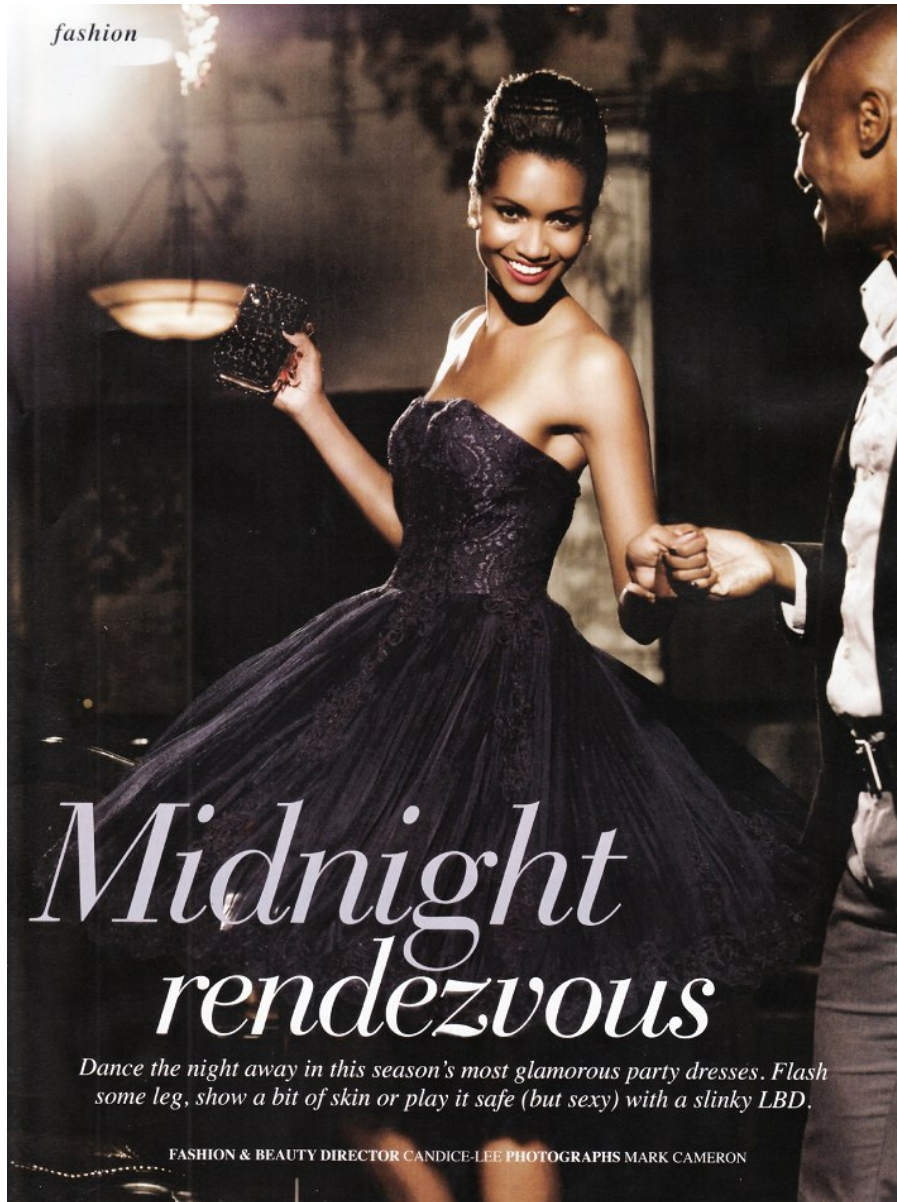

BOSS MODELS

CAPE TOWN

TANYA CLARK

Height: 175cm Bust: 88cm Waist: 74cm Hips: 100cm Shoe: 7 UK Hair: Dark Brown Eyes: Brown