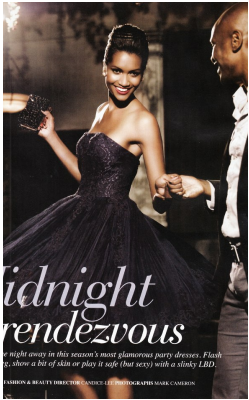

# BOSS MODELS

CAPE TOWN

# BOSS MODELS

CAPE TOWN

Image: Tanya Clark represented by Bos

TANYA CLARK

Height: 175cm Bust: 88cm Waist: 74cm Hips: 100cm Shoe: 7 UK Hair: Dark Brown Eyes: Brown