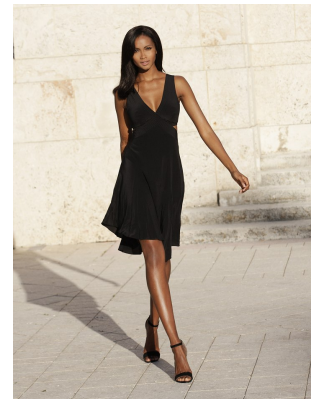

BOSS MODELS

CAPE TOWN

TANYA CLARK

Height: 175cm Bust: 88cm Waist: 74cm Hips: 100cm Shoe: 7 UK Hair: Dark Brown Eyes: Brown

BOSS MODELS

CAPE TOWN

TANYA CLARK

Height: 175cm Bust: 88cm Waist: 74cm Hips: 100cm Shoe: 7 UK Hair: Dark Brown Eyes: Brown

BOSS MODELS

CAPE TOWN

**A WARM
STATEMENT TOUCH**
SHOP SCARVES & WRAPS

Image: Tanya Clark represented by Bos

TANYA CLARK

Height: 175cm Bust: 88cm Waist: 74cm Hips: 100cm Shoe: 7 UK Hair: Dark Brown Eyes: Brown