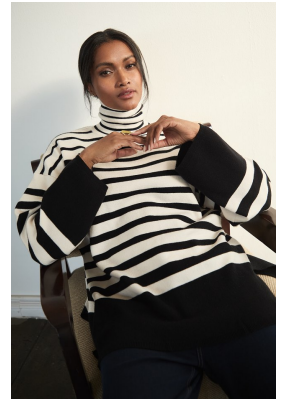

BOSS MODELS

CAPE TOWN

TANYA CLARK

Height: 175cm Bust: 88cm Waist: 74cm Hips: 100cm Shoe: 7 UK Hair: Dark Brown Eyes: Brown

BOSS MODELS

CAPE TOWN

TANYA CLARK

Height: 175cm Bust: 88cm Waist: 74cm Hips: 100cm Shoe: 7 UK Hair: Dark Brown Eyes: Brown