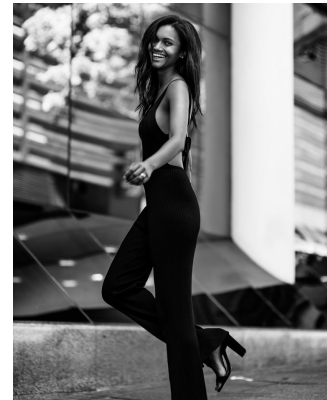

# BOSS MODELS

CAPE TOWN

TANYA CLARK

Height: 175cm Bust: 88cm Waist: 74cm Hips: 100cm Shoe: 7 UK Hair: Dark Brown Eyes: Brown

# BOSS MODELS

CAPE TOWN

## TANYA CLARK

Height: 175cm Bust: 88cm Waist: 74cm Hips: 100cm Shoe: 7 UK Hair: Dark Brown Eyes: Brown