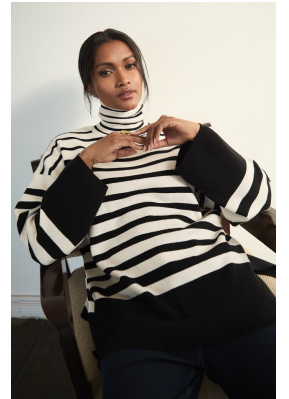

BOSS MODELS

CAPE TOWN

TANYA CLARK

Height: 175cm Bust: 88cm Waist: 74cm Hips: 100cm Shoe: 7 UK Hair: Dark Brown Eyes: Brown

BOSS MODELS

CAPE TOWN

TANYA CLARK

Height: 175cm Bust: 88cm Waist: 74cm Hips: 100cm Shoe: 7 UK Hair: Dark Brown Eyes: Brown

BOSS MODELS

CAPE TOWN

**A WARM
STATEMENT TOUCH**
SHOP SCARVES & WRAPS

Image: Tanya Clark represented by Bos

TANYA CLARK

Height: 175cm Bust: 88cm Waist: 74cm Hips: 100cm Shoe: 7 UK Hair: Dark Brown Eyes: Brown