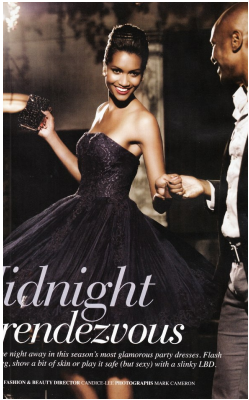

# BOSS MODELS

CAPE TOWN

# BOSS MODELS

CAPE TOWN

A WARM  
STATEMENT TOUCH  
SHOP SCARVES & WRAPS

Image: Tanya Clark represented by Bos

TANYA CLARK

Height: 175cm Bust: 88cm Waist: 74cm Hips: 100cm Shoe: 7 UK Hair: Dark Brown Eyes: Brown