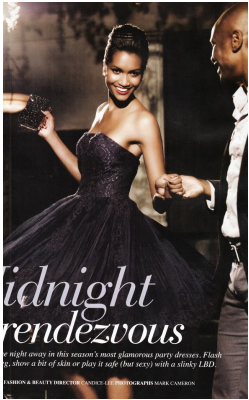

BOSS MODELS

CAPE TOWN

TANYA CLARK

Height: 175cm Bust: 88cm Waist: 74cm Hips: 100cm Shoe: 7 UK Hair: Dark Brown Eyes: Brown

BOSS MODELS

CAPE TOWN

TANYA CLARK

Height: 175cm Bust: 88cm Waist: 74cm Hips: 100cm Shoe: 7 UK Hair: Dark Brown Eyes: Brown

BOSS MODELS

CAPE TOWN

**A WARM
STATEMENT TOUCH**
SHOP SCARVES & WRAPS

Image: Tanya Clark represented by Bos

TANYA CLARK

Height: 175cm Bust: 88cm Waist: 74cm Hips: 100cm Shoe: 7 UK Hair: Dark Brown Eyes: Brown