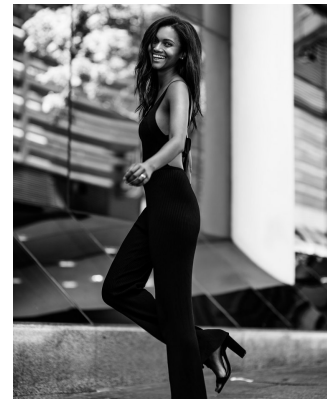

# BOSS MODELS

CAPE TOWN

TANYA CLARK

Height: 175cm Bust: 88cm Waist: 74cm Hips: 100cm Shoe: 7 UK Hair: Dark Brown Eyes: Brown

# BOSS MODELS

CAPE TOWN