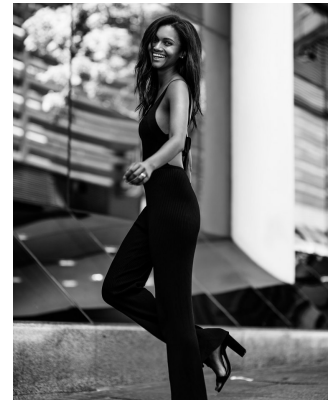

BOSS MODELS

CAPE TOWN

TANYA CLARK

Height: 175cm Bust: 88cm Waist: 74cm Hips: 100cm Shoe: 7 UK Hair: Dark Brown Eyes: Brown

BOSS MODELS

CAPE TOWN

TANYA CLARK

Height: 175cm Bust: 88cm Waist: 74cm Hips: 100cm Shoe: 7 UK Hair: Dark Brown Eyes: Brown

BOSS MODELS

CAPE TOWN

**A WARM
STATEMENT TOUCH**
SHOP SCARVES & WRAPS

Image: Tanya Clark represented by Bos

TANYA CLARK

Height: 175cm Bust: 88cm Waist: 74cm Hips: 100cm Shoe: 7 UK Hair: Dark Brown Eyes: Brown