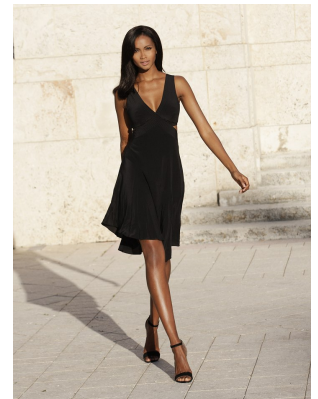

# BOSS MODELS

CAPE TOWN

TANYA CLARK

Height: 175cm Bust: 88cm Waist: 74cm Hips: 100cm Shoe: 7 UK Hair: Dark Brown Eyes: Brown

# BOSS MODELS

CAPE TOWN