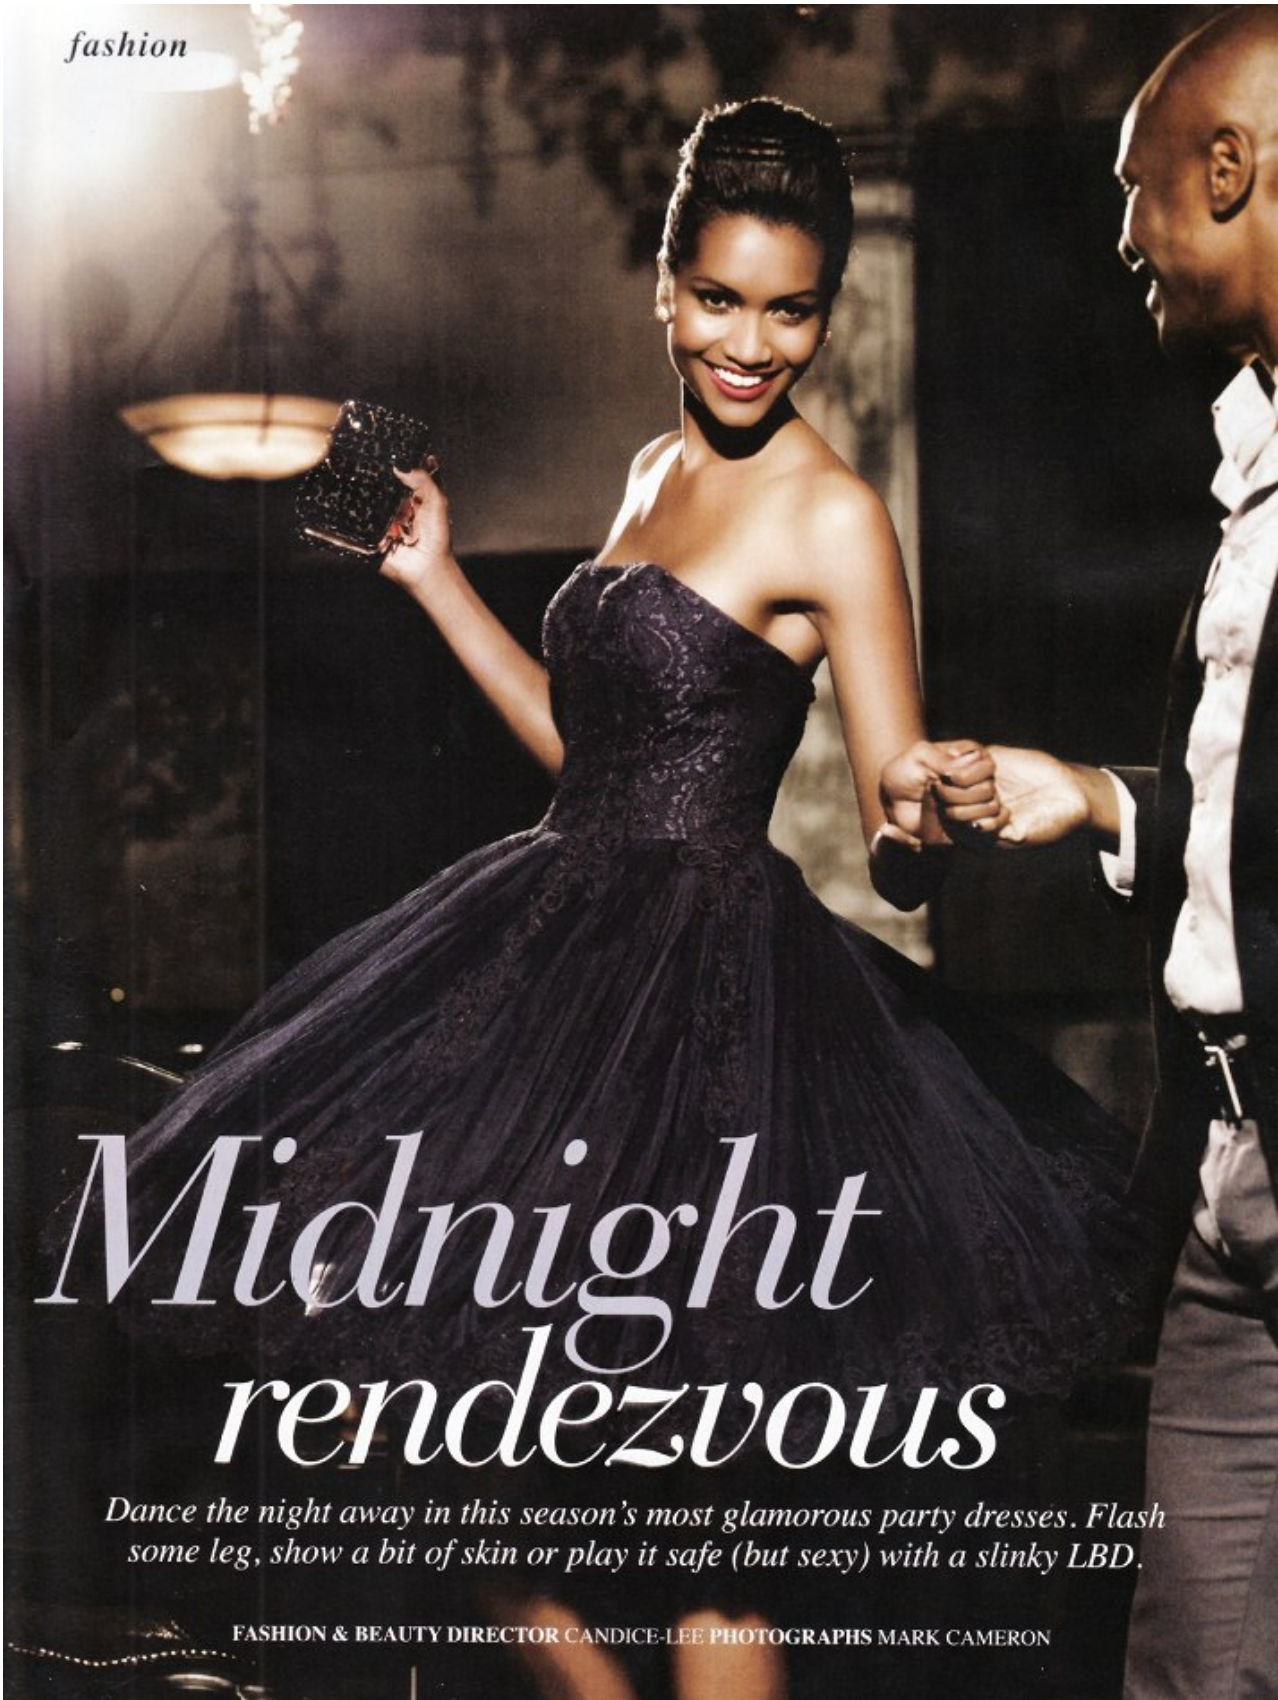

BOSS MODELS

CAPE TOWN

fashion

Midnight rendezvous

Dance the night away in this season's most glamorous party dresses. Flash some leg, show a bit of skin or play it safe (but sexy) with a slinky LBD.

FASHION & BEAUTY DIRECTOR CANDICE-LEE PHOTOGRAPHS MARK CAMERON

TANYA CLARK

Height: 175cm Bust: 88cm Waist: 74cm Hips: 100cm Shoe: 7 UK Hair: Dark Brown Eyes: Brown