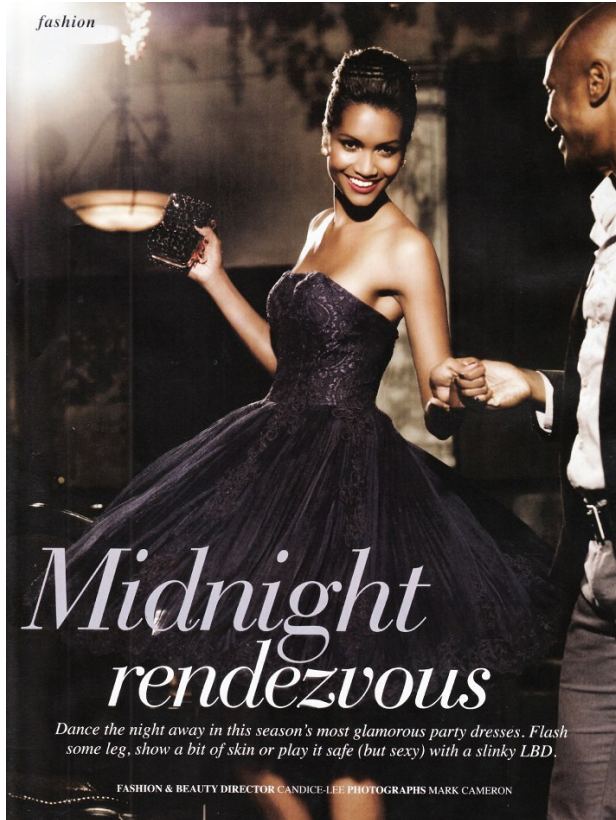

BOSS MODELS

CAPE TOWN

TANYA CLARK

Height: 175cm Bust: 88cm Waist: 74cm Hips: 100cm Shoe: 7 UK Hair: Dark Brown Eyes: Brown