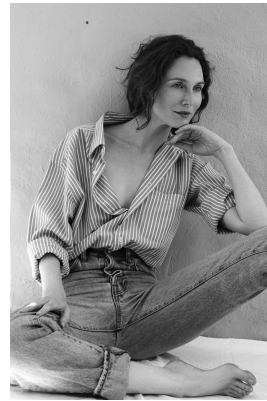

BOSS MODELS

CAPE TOWN

ALEX GLENDAY

Height: 177cm Bust: 79cm Waist: 64cm Hips: 96cm Shoe: 7 UK Hair: Red Eyes: Blue/Green

BOSS MODELS

CAPE TOWN

KAT VAN DUINEN

KAT VAN DUINEN

ALEX GLENDAY

Height: 177cm Bust: 79cm Waist: 64cm Hips: 96cm Shoe: 7 UK Hair: Red Eyes: Blue/Green

BOSS MODELS

CAPE TOWN

ALEX GLENDAY

Height: 177cm Bust: 79cm Waist: 64cm Hips: 96cm Shoe: 7 UK Hair: Red Eyes: Blue/Green