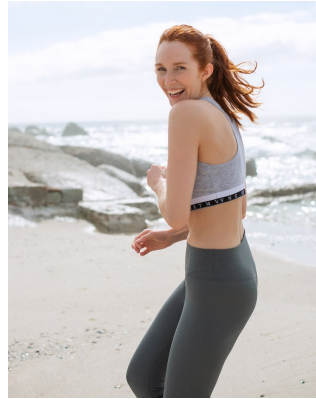

BOSS MODELS

CAPE TOWN

ALEX GLENDAY

Height: 177cm Bust: 79cm Waist: 64cm Hips: 96cm Shoe: 7 UK Hair: Red Eyes: Blue/Green

BOSS MODELS

CAPE TOWN

KAT VAN DUINEN

KAT VAN DUINEN

ALEX GLENDAY

Height: 177cm Bust: 79cm Waist: 64cm Hips: 96cm Shoe: 7 UK Hair: Red Eyes: Blue/Green

BOSS MODELS

CAPE TOWN

ALEX GLENDAY

Height: 177cm Bust: 79cm Waist: 64cm Hips: 96cm Shoe: 7 UK Hair: Red Eyes: Blue/Green