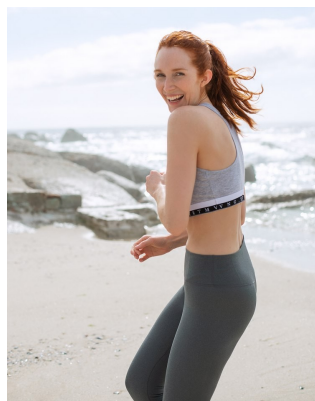

BOSS MODELS

CAPE TOWN

ALEX GLENDAY

Height: 177cm Bust: 79cm Waist: 64cm Hips: 96cm Shoe: 7 UK Hair: Red Eyes: Blue/Green

BOSS MODELS

CAPE TOWN

ALEX GLENDAY

Height: 177cm Bust: 79cm Waist: 64cm Hips: 96cm Shoe: 7 UK Hair: Red Eyes: Blue/Green

BOSS MODELS

CAPE TOWN

KAT VAN DUINEN

KAT VAN DUINEN

ALEX GLENDAY

Height: 177cm Bust: 79cm Waist: 64cm Hips: 96cm Shoe: 7 UK Hair: Red Eyes: Blue/Green