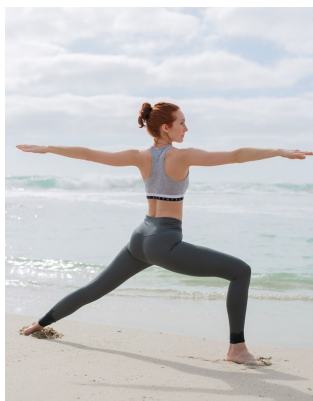

BOSS MODELS

CAPE TOWN

ALEX GLENDAY

Height: 177cm Bust: 79cm Waist: 64cm Hips: 96cm Shoe: 7 UK Hair: Red Eyes: Blue/Green

BOSS MODELS

CAPE TOWN

ALEX GLENDAY

Height: 177cm Bust: 79cm Waist: 64cm Hips: 96cm Shoe: 7 UK Hair: Red Eyes: Blue/Green

BOSS MODELS

CAPE TOWN

KAT VAN DUINEN

KAT VAN DUINEN

ALEX GLENDAY

Height: 177cm Bust: 79cm Waist: 64cm Hips: 96cm Shoe: 7 UK Hair: Red Eyes: Blue/Green