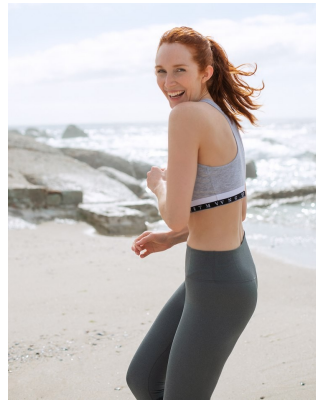

BOSS MODELS

CAPE TOWN

ALEX GLENDAY

Height: 177cm Bust: 79cm Waist: 64cm Hips: 96cm Shoe: 7 UK Hair: Red Eyes: Blue/Green

BOSS MODELS

CAPE TOWN

KAT VAN DUINEN

KAT VAN DUINEN

ALEX GLENDAY

Height: 177cm Bust: 79cm Waist: 64cm Hips: 96cm Shoe: 7 UK Hair: Red Eyes: Blue/Green

BOSS MODELS

CAPE TOWN

ALEX GLENDAY

Height: 177cm Bust: 79cm Waist: 64cm Hips: 96cm Shoe: 7 UK Hair: Red Eyes: Blue/Green