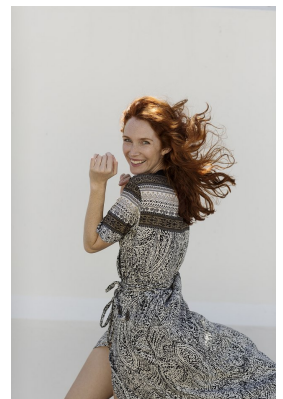

BOSS MODELS

CAPE TOWN

ALEX GLENDAY

Height: 177cm Bust: 79cm Waist: 64cm Hips: 96cm Shoe: 7 UK Hair: Red Eyes: Blue/Green

BOSS MODELS

CAPE TOWN

ALEX GLENDAY

Height: 177cm Bust: 79cm Waist: 64cm Hips: 96cm Shoe: 7 UK Hair: Red Eyes: Blue/Green

BOSS MODELS

CAPE TOWN

KAT VAN DUINEN

KAT VAN DUINEN

ALEX GLENDAY

Height: 177cm Bust: 79cm Waist: 64cm Hips: 96cm Shoe: 7 UK Hair: Red Eyes: Blue/Green