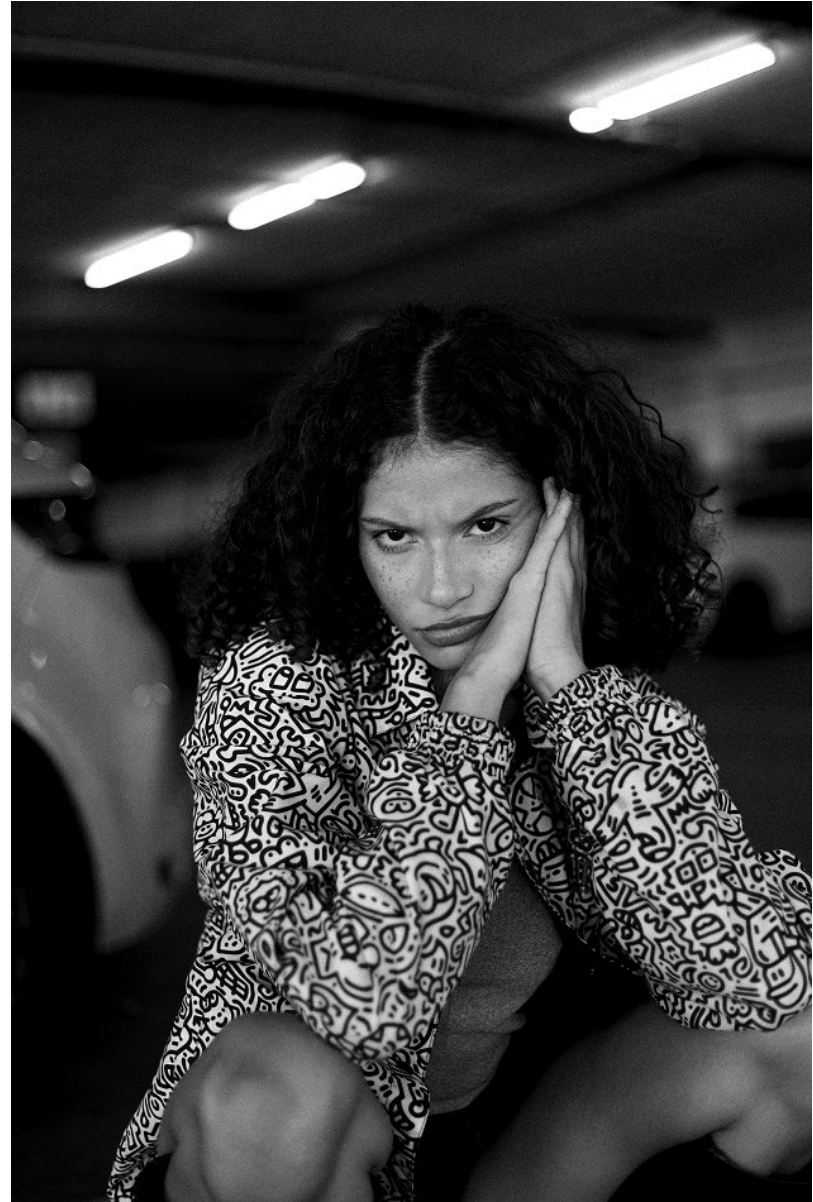

BOSS MODELS

CAPE TOWN

NICOLE ALVES

Height: 170cm Bust: 81cm Waist: 65cm Hips: 91cm Shoe: 5 UK Hair: Brown Eyes: Brown