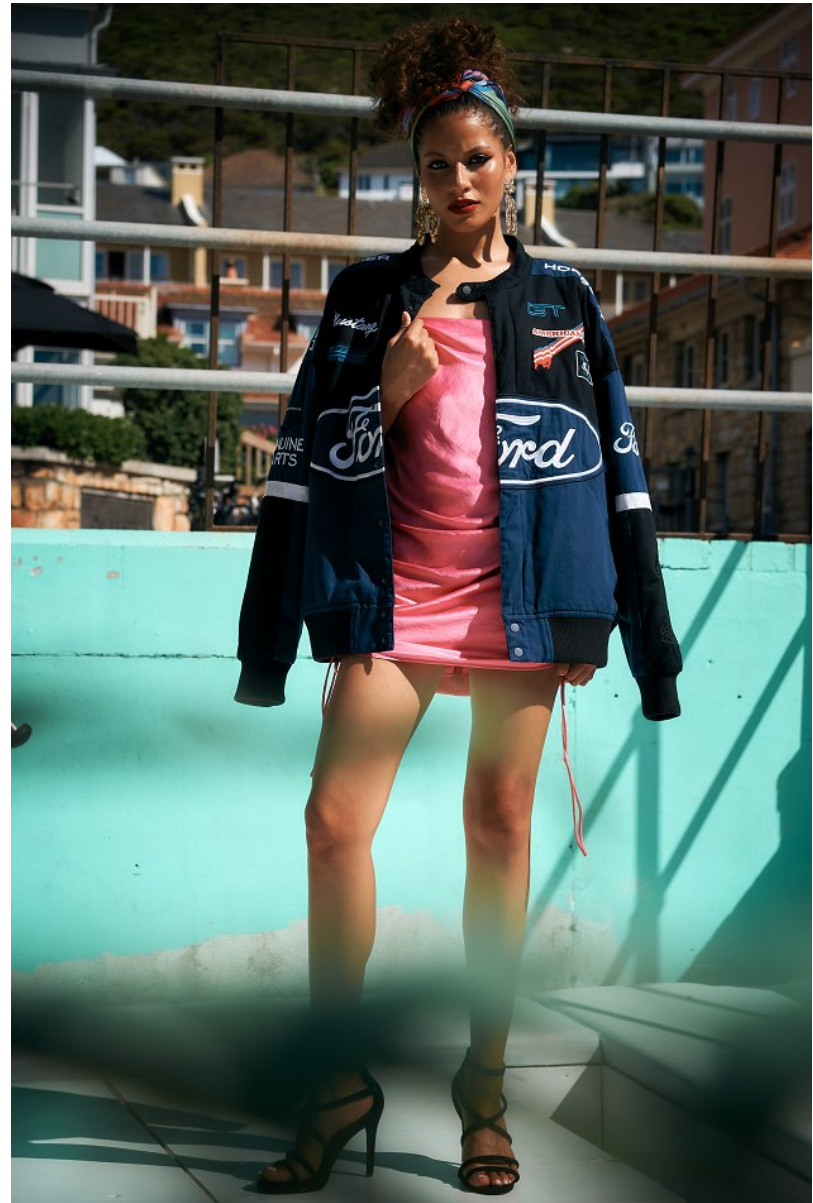

BOSS MODELS

CAPE TOWN

NICOLE ALVES

Height: 170cm Bust: 81cm Waist: 65cm Hips: 91cm Shoe: 5 UK Hair: Brown Eyes: Brown