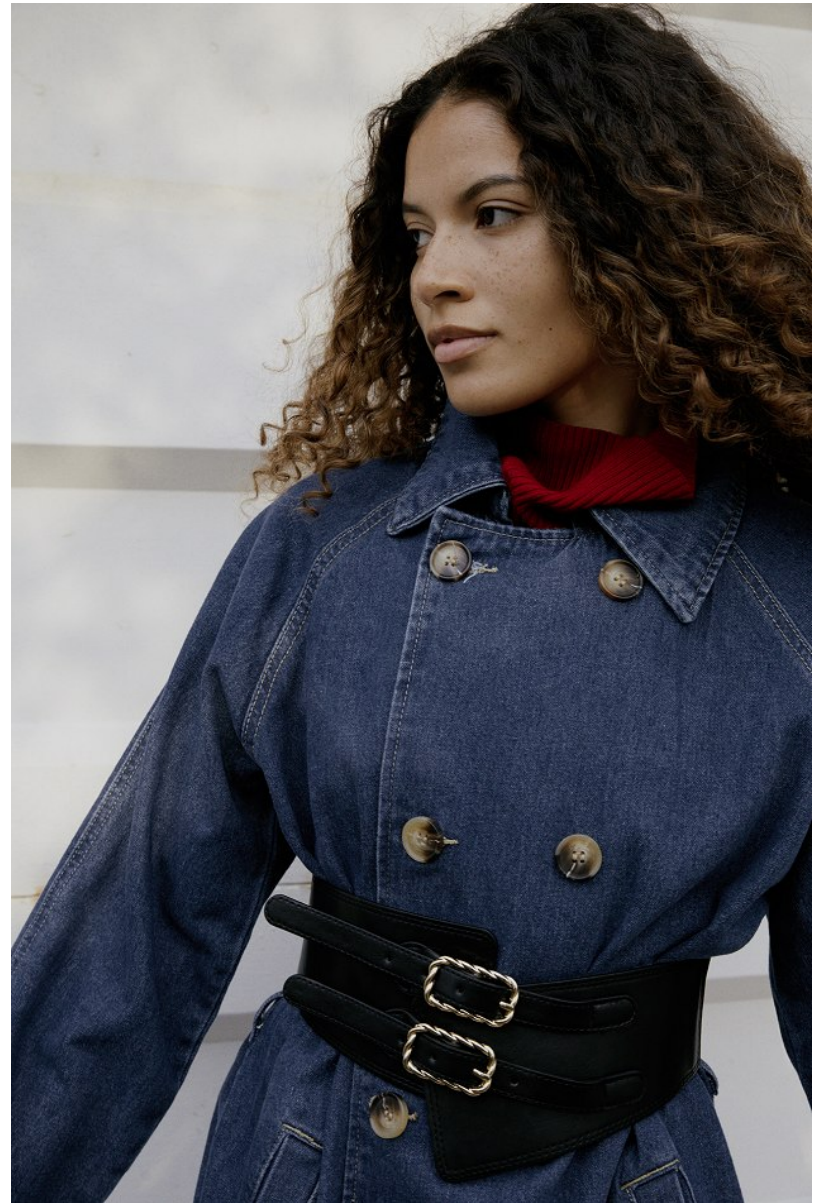

BOSS MODELS

CAPE TOWN

NICOLE ALVES

Height: 170cm Bust: 81cm Waist: 65cm Hips: 91cm Shoe: 5 UK Hair: Brown Eyes: Brown

BOSS MODELS

CAPE TOWN

NICOLE ALVES

Height: 170cm Bust: 81cm Waist: 65cm Hips: 91cm Shoe: 5 UK Hair: Brown Eyes: Brown