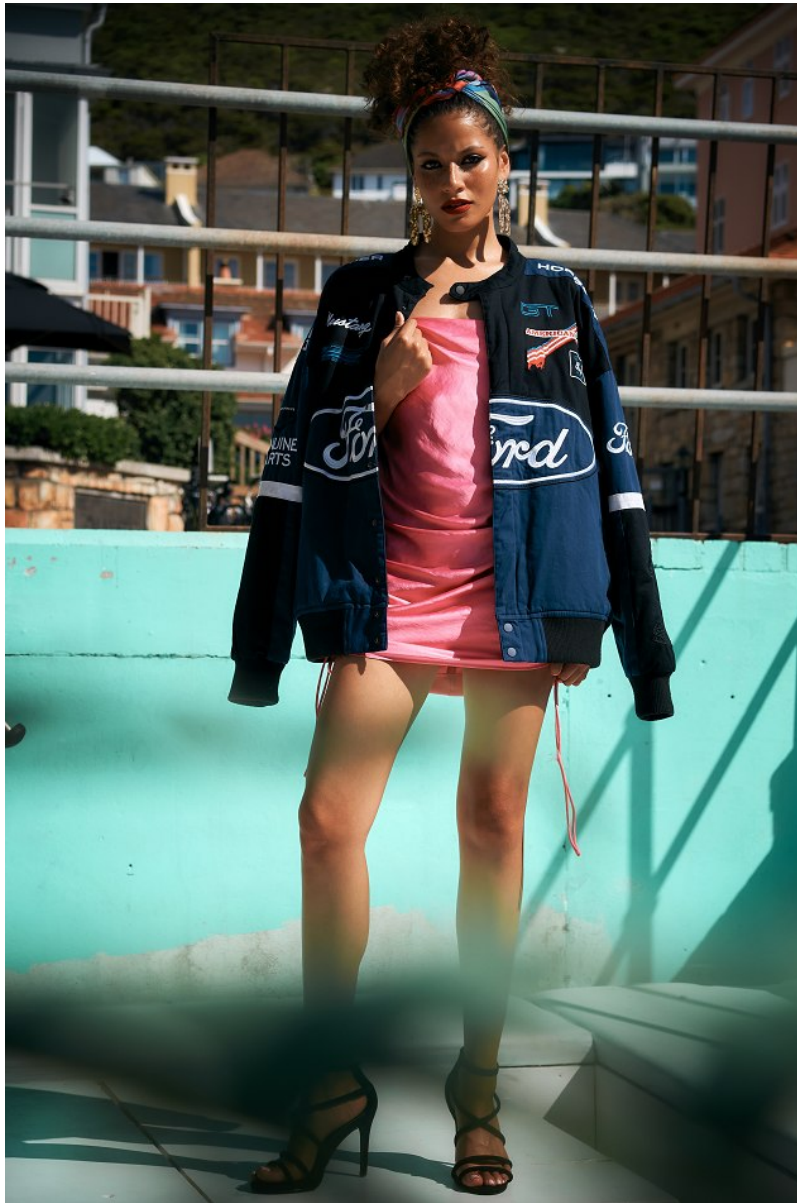

BOSS MODELS

CAPE TOWN

NICOLE ALVES

Height: 170cm Bust: 81cm Waist: 65cm Hips: 91cm Shoe: 5 UK Hair: Brown Eyes: Brown

BOSS MODELS

CAPE TOWN

NICOLE ALVES

Height: 170cm Bust: 81cm Waist: 65cm Hips: 91cm Shoe: 5 UK Hair: Brown Eyes: Brown