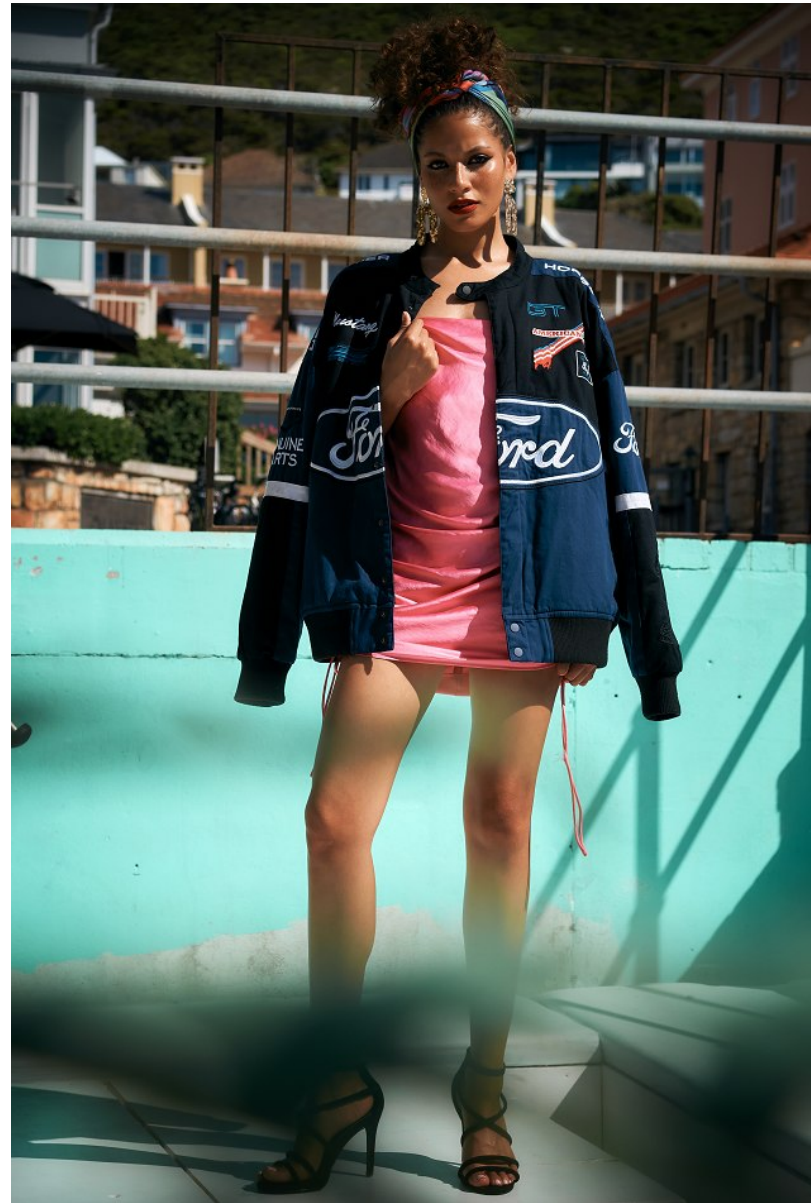

BOSS MODELS

CAPE TOWN

NICOLE ALVES

Height: 170cm Bust: 81cm Waist: 65cm Hips: 91cm Shoe: 5 UK Hair: Brown Eyes: Brown